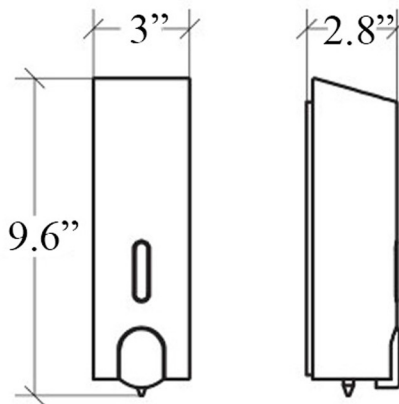

Product Specs Sheets

DOSATORE A PARETE SINGOLO 400 ML - ABS CROMATO
WALL BEARING LIQUID SOAP DISPENSER 400 ML - CHROMED ABS

WEIGHT 1 LBS
VOLUME m³ 0,0029

MAINTENANCE

Pulire con panno morbido inumidito. Non usare ammoniaca, detersivi, abrasivi contenenti candeggina

Clean with warm water and a stainless steel specific cleaner. Never use abrasives or solvent based cleaners. Never use Viakal[®]

Collection
Otel

Model |
Otel 53267

Dimensions Metric

1 inch = 2.54 cm
1 inch = 25.4 mm