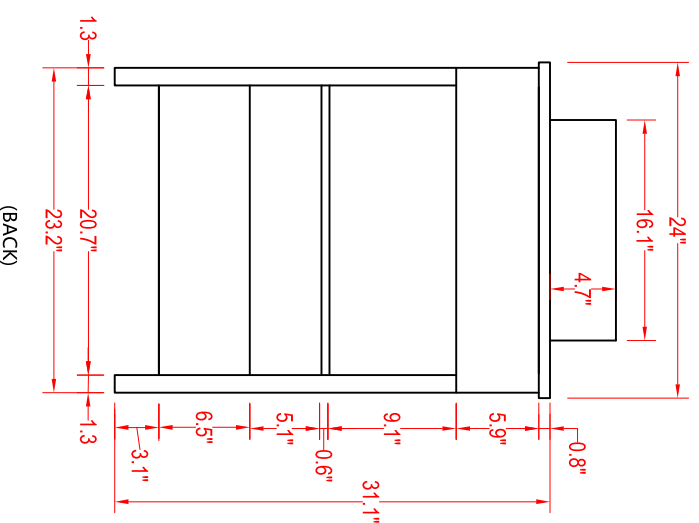

Bathroom Cabinet

Unit

inch

Model

VA3124

Mirror: 24"x27.56" inch

Cabinet: 24"x18.5"x31.1" inch

Handle: 6.2" inch

(PLAN)

(BACK)