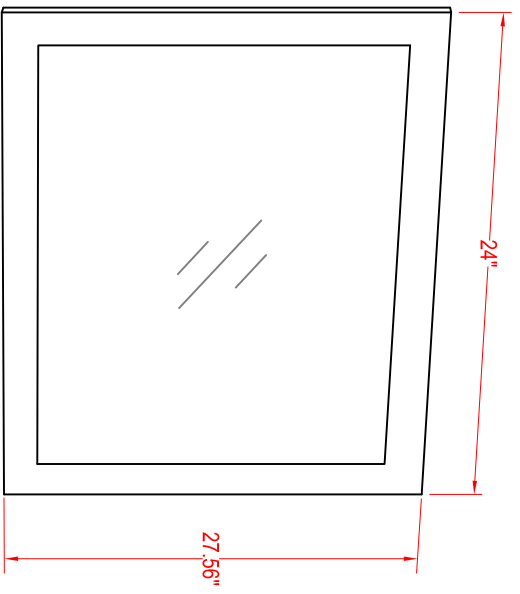

Bathroom Cabinet

Unit

inch

Model

VA3124

Mirror: 24"x27.56" inch

Cabinet: 24"x18.5"x31.1" inch

Handle: 6.2" inch