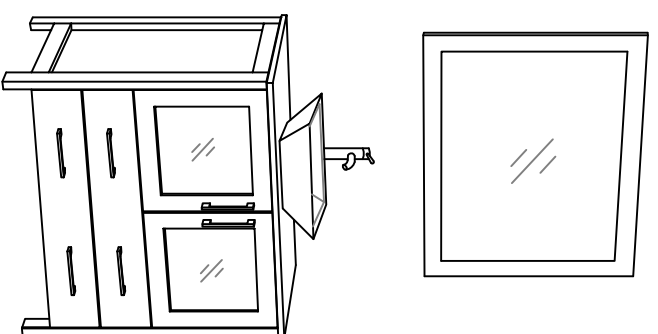

Bathroom Cabinet

Unit

inch

Model

VA3124

Mirror: 24"x27.56" inch

Cabinet: 24"x18.5"x31.1" inch

Handle: 6.2" inch

(PLAN)

(BACK)