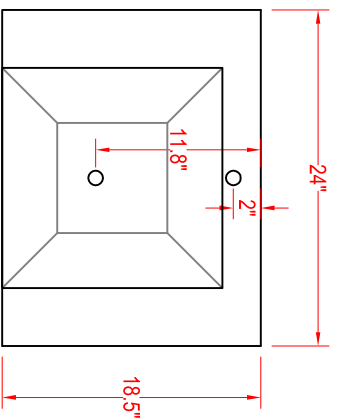

Bathroom Cabinet

Unit

inch

Model

VA3124

Mirror: 24"x27.56" inch

Cabinet: 24"x18.5"x31.1" inch

Handle: 6.2" inch