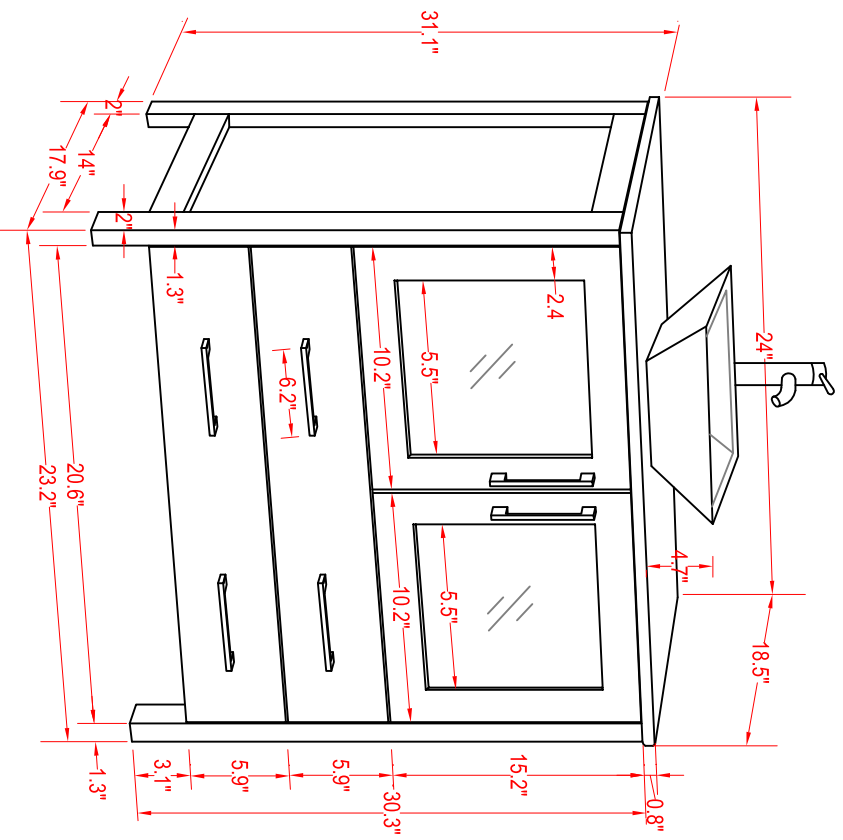

Bathroom Cabinet

Unit

inch

Model

VA3124

Mirror: 24"x27.56" inch

Cabinet: 24"x18.5"x31.1" inch

Handle: 6.2" inch

(PLAN)

(BACK)