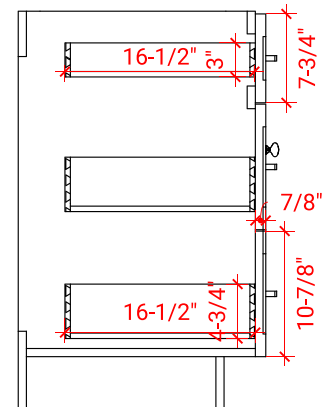

HAMLET 60" DOUBLE SINK BASE CABINET

ARIEL

FO60D

BASE CABINET DIMENSIONS

60" W x 21.5" D x 34.5" H

FEATURES

- Solid wood frame & plywood panels
- Dovetail drawers and joints
- Soft closing doors & drawers

HARDWARE FINISHES

Brushed Nickel Satin Brass Matte Black Polished Chrome

AVAILABLE COLORS

White Grey Midnight Blue Black

FRONT VIEW

SIDE VIEW

PLAN VIEW

60" DOUBLE RECTANGLE SINK COUNTERTOP WITH 1.5 IN. THICKNESS

ARIEL

OVERALL DIMENSIONS

60.25" W x 22" D x 1.5" H

COUNTERTOP OPTIONS

Carrara White Quartz
CQ-060D-REC-CT

FEATURES

- Solid countertop with mitered edges & seams
- Undermount white rectangular sink
- Pre-drilled for 8" widespread faucet

INCLUDED

- Countertop
- Matching Backsplash
- Rectangle Sinks

COUNTERTOP PLAN VIEW

EDGE SIDE VIEW

THREE DIMENSIONAL COUNTERTOP VIEW