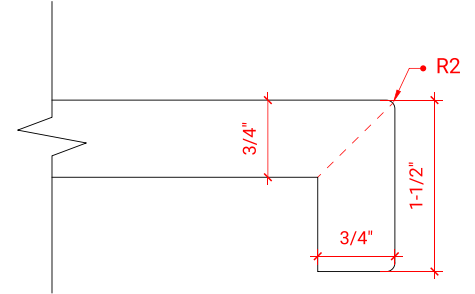

HAMLET 60" DOUBLE SINK BASE CABINET

ARIEL

FO60D

BASE CABINET DIMENSIONS

60" W x 21.5" D x 34.5" H

FEATURES

- Solid wood frame & plywood panels
- Dovetail drawers and joints
- Soft closing doors & drawers

HARDWARE FINISHES

OVERALL DIMENSIONS

60.25" W x 22" D x 1.5" H

COUNTERTOP OPTIONS

Carrara White Quartz
CQ-060D-REC-CT

FEATURES

- Solid countertop with mitered edges & seams
- Undermount white rectangular sink
- Pre-drilled for 8" widespread faucet

INCLUDED

- Countertop
- Matching Backsplash
- Rectangle Sinks

COUNTERTOP PLAN VIEW

EDGE SIDE VIEW

THREE DIMENSIONAL COUNTERTOP VIEW