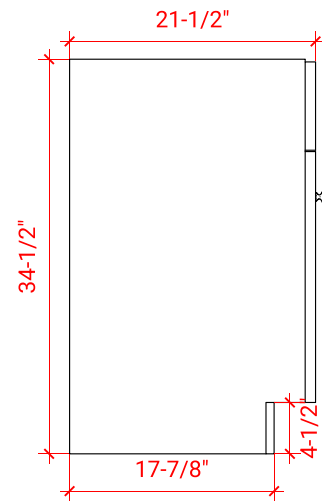

HAMLET 60" DOUBLE SINK BASE CABINET

ARIEL

FO60D

BASE CABINET DIMENSIONS

60" W x 21.5" D x 34.5" H

FEATURES

- Solid wood frame & plywood panels
- Dovetail drawers and joints
- Soft closing doors & drawers

HARDWARE FINISHES

Brushed Nickel Satin Brass Matte Black Polished Chrome

AVAILABLE COLORS

White Grey Midnight Blue Black

FRONT VIEW

SIDE VIEW

PLAN VIEW

60" DOUBLE RECTANGLE SINK COUNTERTOP WITH 1.5 IN. THICKNESS

ARIEL

OVERALL DIMENSIONS

60.25" W x 22" D x 1.5" H

COUNTERTOP OPTIONS

Carrara White Quartz
CQ-060D-REC-CT

FEATURES

- Solid countertop with mitered edges & seams
- Undermount white rectangular sink
- Pre-drilled for 8" widespread faucet

INCLUDED

- Countertop
- Matching Backsplash
- Rectangle Sinks

COUNTERTOP PLAN VIEW

EDGE SIDE VIEW

THREE DIMENSIONAL COUNTERTOP VIEW