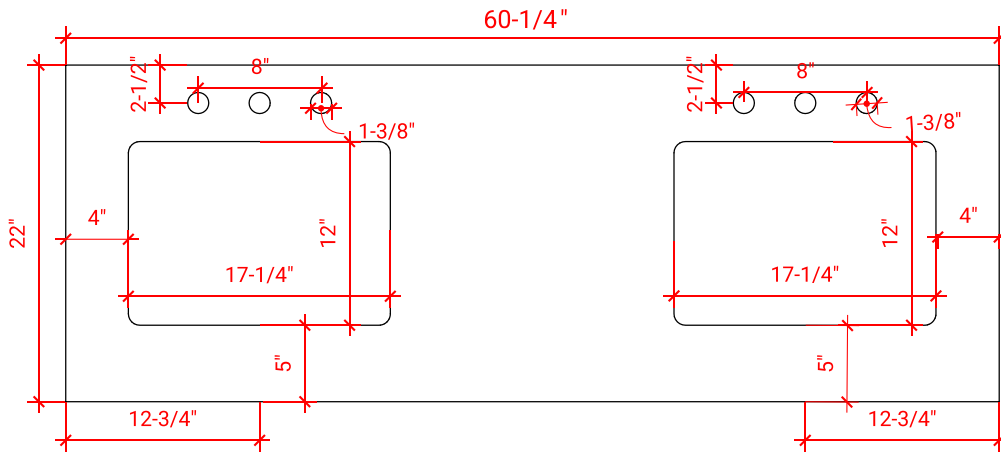

HAMLET 60" DOUBLE SINK BASE CABINET

ARIEL

FO60D

BASE CABINET DIMENSIONS

60" W x 21.5" D x 34.5" H

FEATURES

- Solid wood frame & plywood panels
- Dovetail drawers and joints
- Soft closing doors & drawers

HARDWARE FINISHES

OVERALL DIMENSIONS

60.25" W x 22" D x 1.5" H

COUNTERTOP OPTIONS

Carrara White Quartz
CQ-060D-REC-CT

FEATURES

- Solid countertop with mitered edges & seams
- Undermount white rectangular sink
- Pre-drilled for 8" widespread faucet

INCLUDED

- Countertop
- Matching Backsplash
- Rectangle Sinks

COUNTERTOP PLAN VIEW

EDGE SIDE VIEW

THREE DIMENSIONAL COUNTERTOP VIEW