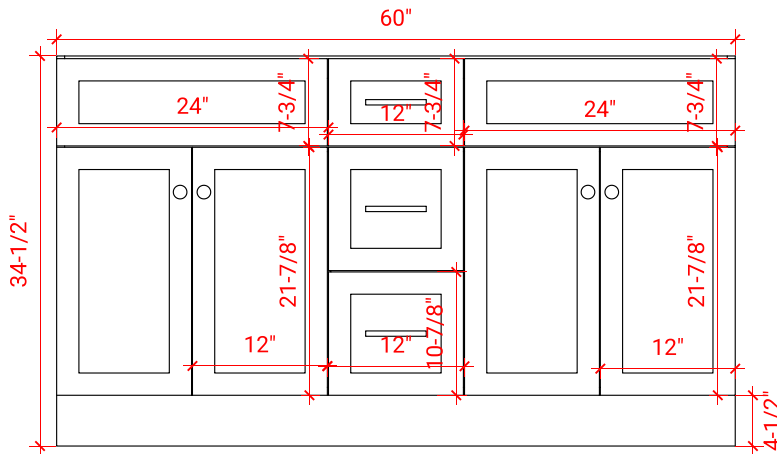

HAMLET 60" DOUBLE SINK BASE CABINET

ARIEL

FO60D

BASE CABINET DIMENSIONS

60" W x 21.5" D x 34.5" H

FEATURES

- Solid wood frame & plywood panels
- Dovetail drawers and joints
- Soft closing doors & drawers

HARDWARE FINISHES

Brushed Nickel Satin Brass Matte Black Polished Chrome

AVAILABLE COLORS

White Grey Midnight Blue Black

FRONT VIEW

SIDE VIEW

PLAN VIEW

60" DOUBLE RECTANGLE SINK COUNTERTOP WITH 1.5 IN. THICKNESS

ARIEL

OVERALL DIMENSIONS

60.25" W x 22" D x 1.5" H

COUNTERTOP OPTIONS

Carrara White Quartz
CQ-060D-REC-CT

FEATURES

- Solid countertop with mitered edges & seams
- Undermount white rectangular sink
- Pre-drilled for 8" widespread faucet

INCLUDED

- Countertop
- Matching Backsplash
- Rectangle Sinks

COUNTERTOP PLAN VIEW

EDGE SIDE VIEW

THREE DIMENSIONAL COUNTERTOP VIEW