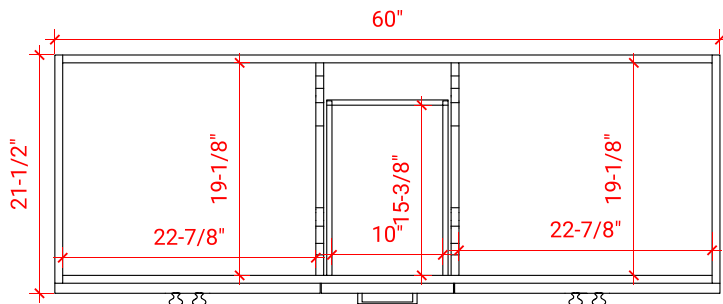

HAMLET 60" DOUBLE SINK BASE CABINET

ARIEL

FO60D

BASE CABINET DIMENSIONS

60" W x 21.5" D x 34.5" H

FEATURES

- Solid wood frame & plywood panels
- Dovetail drawers and joints
- Soft closing doors & drawers

HARDWARE FINISHES

Brushed Nickel Satin Brass Matte Black Polished Chrome

AVAILABLE COLORS

White Grey Midnight Blue Black

FRONT VIEW

SIDE VIEW

PLAN VIEW

60" DOUBLE RECTANGLE SINK COUNTERTOP WITH 1.5 IN. THICKNESS

ARIEL

OVERALL DIMENSIONS

60.25" W x 22" D x 1.5" H

COUNTERTOP OPTIONS

Carrara White Quartz
CQ-060D-REC-CT

FEATURES

- Solid countertop with mitered edges & seams
- Undermount white rectangular sink
- Pre-drilled for 8" widespread faucet

INCLUDED

- Countertop
- Matching Backsplash
- Rectangle Sinks

COUNTERTOP PLAN VIEW

EDGE SIDE VIEW

THREE DIMENSIONAL COUNTERTOP VIEW