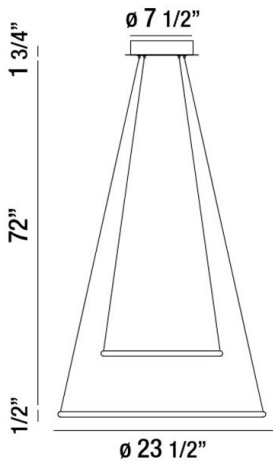

VALLEY, 24" ROUND PENDANT

PRODUCT DETAILS

No.	:	31856-010
Product Color	:	CHROME
Product Material	:	METAL
Shade / Accent Colour	:	OPAL WHITE
Shade / Accent Material	:	ACRYLIC
Diameter	:	23.5"
Height	:	0.5"
Overall Height	:	74.25"
Weight	:	7lbs

LIGHT SOURCE DETAILS

Light Source Type	:	INTEGRATED LED
Input Voltage	:	120V
Bulb Voltage	:	120V
Total Wattage	:	37W
Total Lumen	:	2775lm
Kelvin	:	3000K
CRI	:	80+
Dimmable	:	Yes

Options Available

ITEM NO.	FINISH	SHADE
31856-010	CHROME	OPAL WHITE

TECHNICAL DETAILS

Light Direction	:	Down
Hanging Support Type	:	AIRCRAFT CABLE
Hanging Support Length	:	72"
Canopy / Backplate Height	:	1.75"
Canopy / Backplate Dia.	:	7.5"
Adjustable Lamp Head	:	No
Location	:	DRY
Approval	:	