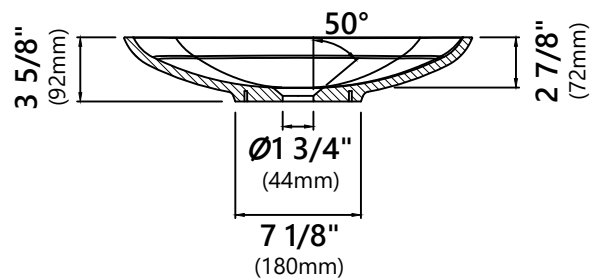

KSV-4MW

Composite Bathroom Sink

Sink Dimensions

Overall Dimensions: 19 5/8" x 15 3/4" x 3 5/8"

Bowl Dimensions: 18 5/8" x 14 3/4"

Sink Depth: 2 7/8"

Features

- Composite Solid Surface
- Rectangular Vessel Sink
- 1 3/4" Drain Hole Size
- Without Overflow

Available Colors

- Matte White

Accessories Included

- Sponge
- Buffing Paper

Optional Accessories

- Pop-Up Drain PU-10
- Grid Drain PU-12

CODES/STANDARDS:

Product Certification

cUPC
ADA

NOTE: Each sink may have a 3% dimension tolerance. Please measure the sink prior to installation.

Warranty

Kraus Limited Lifetime Warranty

see website for details www.kraususa.com