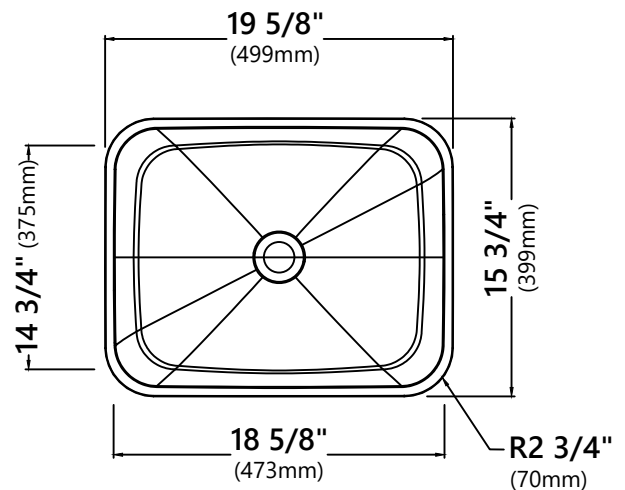

KSV-4MW

Composite Bathroom Sink

Sink Dimensions

Overall Dimensions: 19 5/8" x 15 3/4" x 3 5/8"

Bowl Dimensions: 18 5/8" x 14 3/4"

Sink Depth: 2 7/8"

Features

- Composite Solid Surface
- Rectangular Vessel Sink
- 1 3/4" Drain Hole Size
- Without Overflow

Available Colors

- Matte White

Accessories Included

- Sponge
- Buffing Paper

Optional Accessories

- Pop-Up Drain PU-10
- Grid Drain PU-12

CODES/STANDARDS:

Product Certification

cUPC
ADA

NOTE: Each sink may have a 3% dimension tolerance. Please measure the sink prior to installation.

Warranty

Kraus Limited Lifetime Warranty

see website for details www.kraususa.com