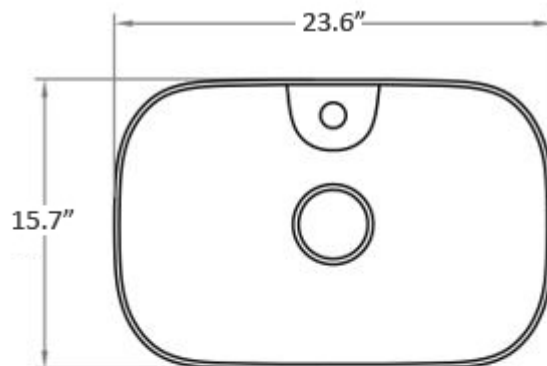

Features

- Ceramic
- Without overflow
- Countertop (vessel) installation
- With faucet hole

Vision 16260

SKU# | Option:

- Vision 16260 | Gloss white

Collection
Vision

Model |
Vision 16260

Dimensions Metric

1 inch = 2.54 cm

1 inch = 25.4 mm

WS[®]
BATH
COLLECTIONS

1051 Lea Drive - Collegeville, PA 19426
Tel. 215 513 9400 - Fax 610 831 0215

www.ws bathcollections.com - info@ws bathcollectins.com

Features

- 23.6" (800 mm) x 15.9" (620 mm) x 5.1" (130 mm)
- Ceramic
- Countertop (Vessel) Installation
- Without Overflow
- Extremely Reduced Thickness for a Captivating Design

Collection
Vision

Model |
Vision 16260

Dimensions Metric

1 inch = 2.54 cm
1 inch = 25.4 mm

WS[®]
BATH
COLLECTIONS

1051 Lea Drive - Collegeville, PA 19426
Tel. 215 513 9400 - Fax 610 831 0215
www.ws bathcollections.com - info@ws bathcollections.com

MOUNTING HARDWARE

Vessel/ countertop installation

Silicone (*optional*)

Collection
Vision

Model |
Vision 16260

Dimensions Metric
1 inch = 2.54 cm
1 inch = 25.4 mm

WS[®]
BATH
COLLECTIONS

1051 Lea Drive - Collegeville, PA 19426
Tel. 215 513 9400 - Fax 610 831 0215
www.ws bathcollections.com - info@ws bathcollections.com