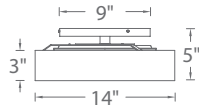

MANHATTAN – model: FM-131
dwelLED™ LED Close-to-Ceiling Mount

WAC LIGHTING
Responsible Lighting®

FM-13114