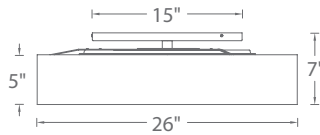

FM-13126

Fixture Type:

Catalog Number:

Project: _____

Location: _____

PRODUCT DESCRIPTION

A Luminous fabric shade with urban elegance & LED illumination softened with a fabric shade. Manhattan easily converts from a Semi-flush mount to a pendant.

FEATURES

- Trimless look with a modern upgrade
- Urban elegance & LED illumination softened with a fabric shade
- No transformer or driver required
- Color Temp: 2700K
- CRI: 90
- Dimming: 100% - 10% ELV
- Rated Life: 50,000 hours
- Input: 120V

SPECIFICATIONS

Construction: Aluminum and White Fabric Shade

Light Source: High output LED.

Finish: Brushed Nickel (BN)

Standards: ETL & cETL damp location listed.

		Watt	LED Lumens	Delivered Lumens	Finish
14"	FM-13114	31W	2405	2205	BN <i>Brushed Nickel</i>
20"	FM-13120	36W	2405	2360	
26"	FM-13126	39W	3000	2825	

Example: **FM-13114-BN**

waclighting.com
Phone (800) 526.2588
Fax (800) 526.2585

Headquarters/Eastern Distribution Center
44 Harbor Park Drive
Port Washington, NY 11050

Central Distribution Center
1600 Distribution Ct
Lithia Springs, GA 30122

Western Distribution Center
1750 Archibald Avenue
Ontario, CA 91760