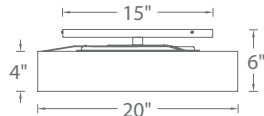

MANHATTAN – model: FM-131
dwelLED™ LED Close-to-Ceiling Mount

WAC LIGHTING
Responsible Lighting®

FM-13120

Fixture Type:

Catalog Number:

Project: _____

Location: _____

PRODUCT DESCRIPTION

A Luminous fabric shade with urban elegance & LED illumination softened with a fabric shade. Manhattan easily converts from a Semi-flush mount to a pendant.

FEATURES

- Trimless look with a modern upgrade
- Urban elegance & LED illumination softened with a fabric shade
- No transformer or driver required
- Color Temp: 2700K
- CRI: 90
- Dimming: 100% - 10% ELV
- Rated Life: 50,000 hours
- Input: 120V

SPECIFICATIONS

Construction: Aluminum and White Fabric Shade

Light Source: High output LED.

Finish: Brushed Nickel (BN)

Standards: ETL & cETL damp location listed.

		Watt	LED Lumens	Delivered Lumens	Finish
14"	FM-13114	31W	2405	2205	BN <i>Brushed Nickel</i>
20"	FM-13120	36W	2405	2360	
26"	FM-13126	39W	3000	2825	

Example: **FM-13114-BN**

waclighting.com
Phone (800) 526.2588
Fax (800) 526.2585

Headquarters/Eastern Distribution Center
44 Harbor Park Drive
Port Washington, NY 11050

Central Distribution Center
1600 Distribution Ct
Lithia Springs, GA 30122

Western Distribution Center
1750 Archibald Avenue
Ontario, CA 91760