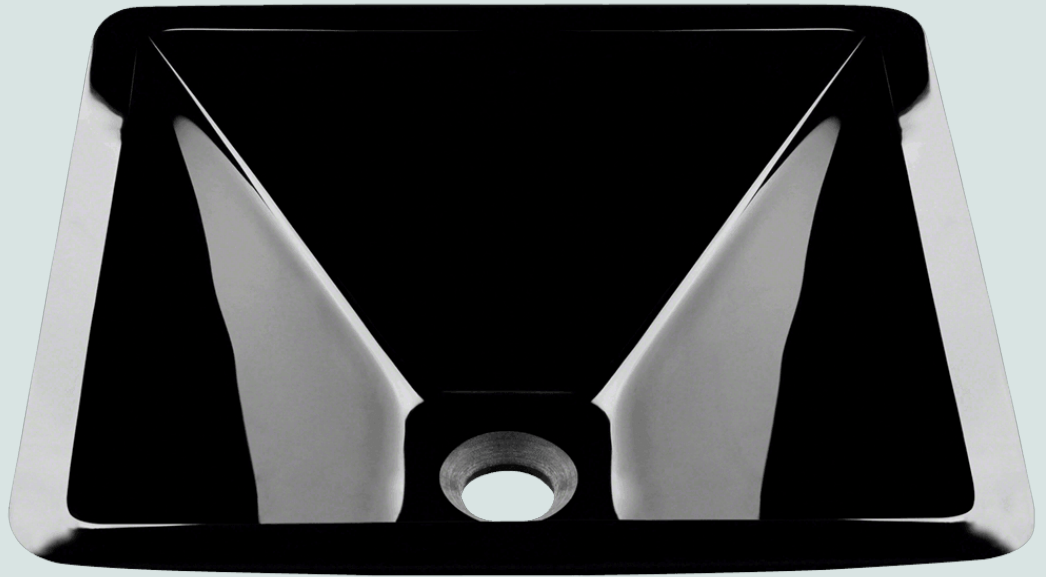

# 603-BLACK Dark Colored Vessel Sink

16 1/2" x 16 1/2" x 6"  
 Tempered Glass  
 Limited Lifetime Warranty  
 Dark-Colored Glass Throughout

## Features

Vessel Installation	18" Minimum Cabinet Size	3/4" Thick	Tempered Glass	Multiple Colors Available	Limited Lifetime Warranty
One Bowl					

UPC: 817299010135