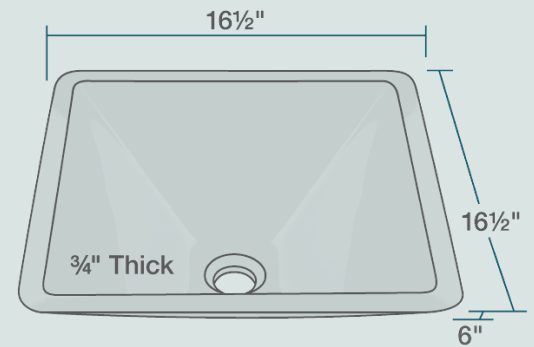

16 1/2" x 16 1/2" x 6"  
 Tempered Glass  
 Limited Lifetime Warranty  
 Dark-Colored Glass Throughout

## Features

Vessel Installation	18" Minimum Cabinet Size	3/4" Thick	Tempered Glass	Multiple Colors Available	Limited Lifetime Warranty
One Bowl					

UPC: 817299010135