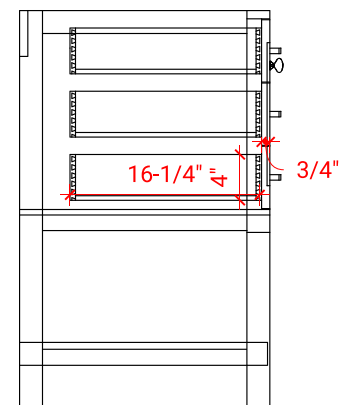

MAGNOLIA 48" SINGLE SINK BASE CABINET

ARIEL

S048S

BASE CABINET DIMENSIONS

48" W x 21.5" D x 34.5" H

FEATURES

- Solid wood frame & plywood panels
- Dovetail drawers and joints
- Soft closing doors & drawers

HARDWARE FINISHES

Brushed Nickel   Satin Brass   Matte Black   Polished Chrome

AVAILABLE COLORS

White   Grey   Midnight Blue

FRONT VIEW

SIDE VIEW

PLAN VIEW