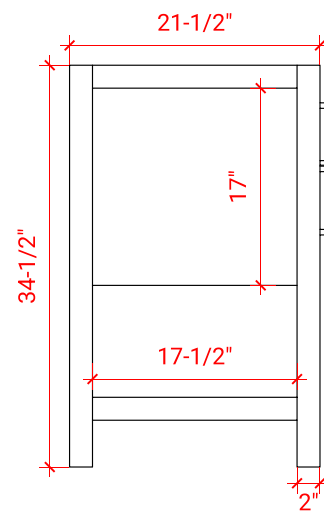

## BASE CABINET DIMENSIONS

48" W x 21.5" D x 34.5" H

### SIDE VIEW

## OVERALL DIMENSIONS

48.25" W x 22" D x 1.5" H