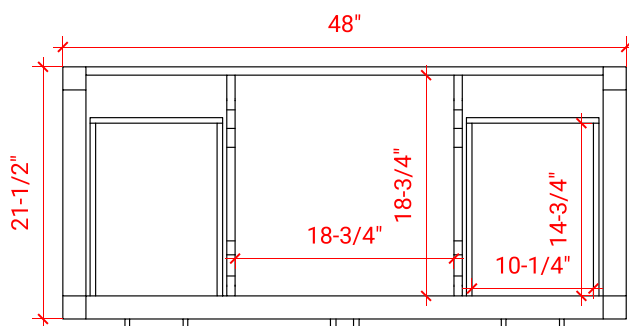

MAGNOLIA 48" SINGLE SINK BASE CABINET

ARIEL

S048S

BASE CABINET DIMENSIONS

48" W x 21.5" D x 34.5" H

FEATURES

- Solid wood frame & plywood panels
- Dovetail drawers and joints
- Soft closing doors & drawers

HARDWARE FINISHES

Brushed Nickel   Satin Brass   Matte Black   Polished Chrome

AVAILABLE COLORS

White   Grey   Midnight Blue

FRONT VIEW

SIDE VIEW

PLAN VIEW