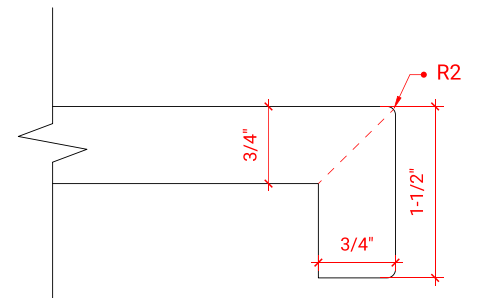

EDGE SIDE VIEW