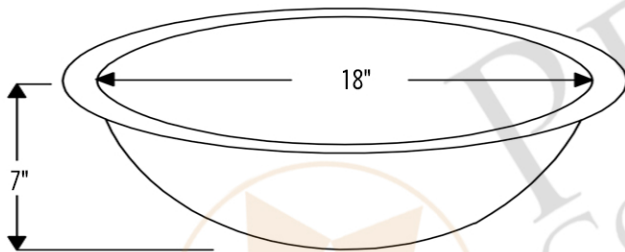

PACKAGE INCLUDES THE FOLLOWING ITEMS:

- * Master Bath Oval Self Rimming Hammered Copper Sink / ORB Finish (Model# LO20RDB)
- * Widespread Bathroom Faucet / ORB Finish (Model# B-WS01ORB)
- * 1.5" Non-Overflow Pop-up Bathroom Sink Drain / ORB Finish (Model# D-208ORB)
- * Neutral Cure Copper Sink Installation Silicone (Model# C900-ORB)
- * Copper Sink Wax (Model# W900-WAX)

* ORB: Oil Rubbed Bronze

SINK DETAILS (Model# LO20RDB)

- * Master Bath Oval Self Rimming Hammered Copper Sink
- * Color: Oil Rubbed Bronze
- * Outer Dimension: 20" x 16" x 7"
- * Inner Dimension: 18" x 14" x 7"
- * Drain Opening: 1.5" Non-Overflow
- * Material Gauge: (17 Gauge or .0450")
- * CODE / STANDARD COMPLIANCE: IAPMO / cUPC LISTED

* ORB: Oil Rubbed Bronze

FAUCET DETAILS (Model# B-WS01ORB)

- * Solid Brass Widespread Bathroom Faucet
- * Overall Height: 9" / Overall Width: 13.625"
- * Spout Reach: 6"
- * Valve Type: Drip Free Ceramic Disc
- * ASME A112.18.1/CSA B125.1, NSF/ANSI 61, California Lead Plumbing Law, ADA Compliant