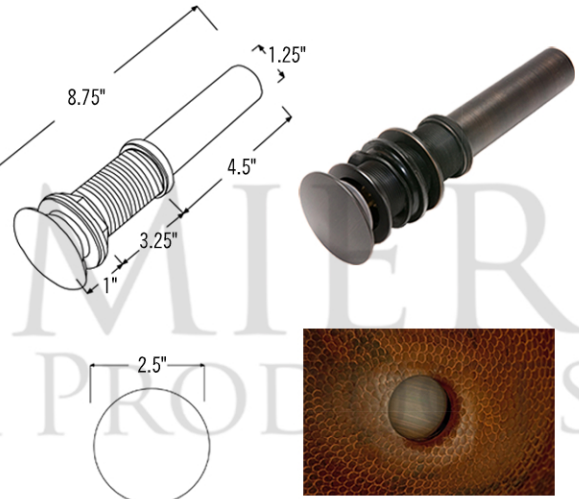

* ORB: Oil Rubbed Bronze

SINK DETAILS (Model# LO20RDB)

- * Master Bath Oval Self Rimming Hammered Copper Sink
- * Color: Oil Rubbed Bronze
- * Outer Dimension: 20" x 16" x 7"
- * Inner Dimension: 18" x 14" x 7"
- * Drain Opening: 1.5" Non-Overflow
- * Material Gauge: (17 Gauge or .0450")
- * CODE / STANDARD COMPLIANCE: IAPMO / cUPC LISTED

DUE TO THE HAND CRAFTED NATURE OF THIS SINK, SMALL VARIANCES IN COLOR AND SIZE MAY OCCUR.
DO NOT MAKE ANY INSTALLATION CUTS UNTIL YOU RECEIVE YOUR ITEM(S).

PACKAGE INCLUDES THE FOLLOWING ITEMS:

- * Master Bath Oval Self Rimming Hammered Copper Sink / ORB Finish (Model# LO20RDB)
- * Widespread Bathroom Faucet / ORB Finish (Model# B-WS01ORB)
- * 1.5" Non-Overflow Pop-up Bathroom Sink Drain / ORB Finish (Model# D-208ORB)
- * Neutral Cure Copper Sink Installation Silicone (Model# C900-ORB)
- * Copper Sink Wax (Model# W900-WAX)

* ORB: Oil Rubbed Bronze

FAUCET DETAILS (Model# B-WS01ORB)

- * Solid Brass Widespread Bathroom Faucet
- * Overall Height: 9" / Overall Width: 13.625"
- * Spout Reach: 6"
- * Valve Type: Drip Free Ceramic Disc
- * ASME A112.18.1/CSA B125.1, NSF/ANSI 61, California Lead Plumbing Law, ADA Compliant

DRAIN DETAILS (Model# D-208ORB)

- * 1.5" Non-Overflow Pop-up Bathroom Sink Drain
- * Design: Push Pop Top
- * Upper Flange Dimension: 2"
- * Material: Solid Brass

SILICONE DETAILS (Model# C900-ORB)

- * Neutral Cure Installation Silicone
- * Size: 4.7 OZ
- * Matches a Variety of Different Styled Sinks and Drains