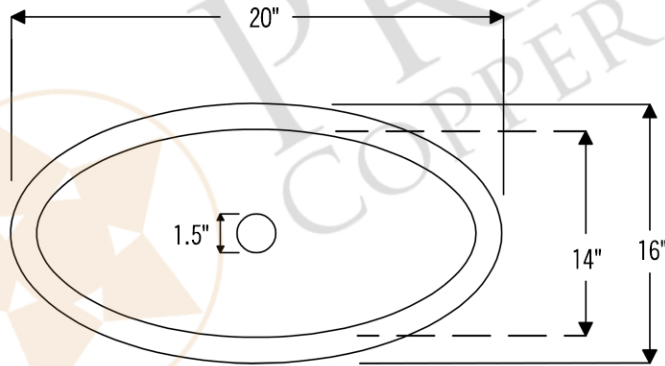

PACKAGE INCLUDES THE FOLLOWING ITEMS:

- * Master Bath Oval Self Rimming Hammered Copper Sink / ORB Finish (Model# LO20RDB)
- * Widespread Bathroom Faucet / ORB Finish (Model# B-WS01ORB)
- * 1.5" Non-Overflow Pop-up Bathroom Sink Drain / ORB Finish (Model# D-208ORB)
- * Neutral Cure Copper Sink Installation Silicone (Model# C900-ORB)
- * Copper Sink Wax (Model# W900-WAX)

* ORB: Oil Rubbed Bronze

SINK DETAILS (Model# LO20RDB)

- * Master Bath Oval Self Rimming Hammered Copper Sink
- * Color: Oil Rubbed Bronze
- * Outer Dimension: 20" x 16" x 7"
- * Inner Dimension: 18" x 14" x 7"
- * Drain Opening: 1.5" Non-Overflow
- * Material Gauge: (17 Gauge or .0450")
- * CODE / STANDARD COMPLIANCE: IAPMO / cUPC LISTED

* ORB: Oil Rubbed Bronze

FAUCET DETAILS (Model# B-WS01ORB)

- * Solid Brass Widespread Bathroom Faucet
- * Overall Height: 9" / Overall Width: 13.625"
- * Spout Reach: 6"
- * Valve Type: Drip Free Ceramic Disc
- * ASME A112.18.1/CSA B125.1, NSF/ANSI 61, California Lead Plumbing Law, ADA Compliant

DRAIN DETAILS (Model# D-208ORB)

- * 1.5" Non-Overflow Pop-up Bathroom Sink Drain
- * Design: Push Pop Top
- * Upper Flange Dimension: 2"
- * Material: Solid Brass

SILICONE DETAILS (Model# C900-ORB)

- * Neutral Cure Installation Silicone
- * Size: 4.7 OZ
- * Matches a Variety of Different Styled Sinks and Drains