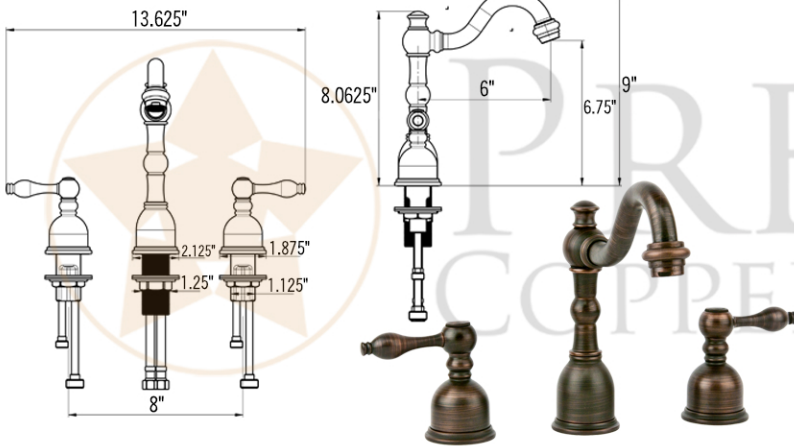

PACKAGE INCLUDES THE FOLLOWING ITEMS:

- * Master Bath Oval Self Rimming Hammered Copper Sink / ORB Finish (Model# LO20RDB)
- * Widespread Bathroom Faucet / ORB Finish (Model# B-WS01ORB)
- * 1.5" Non-Overflow Pop-up Bathroom Sink Drain / ORB Finish (Model# D-208ORB)
- * Neutral Cure Copper Sink Installation Silicone (Model# C900-ORB)
- * Copper Sink Wax (Model# W900-WAX)

* ORB: Oil Rubbed Bronze

SINK DETAILS (Model# LO20RDB)

- * Master Bath Oval Self Rimming Hammered Copper Sink
- * Color: Oil Rubbed Bronze
- * Outer Dimension: 20" x 16" x 7"
- * Inner Dimension: 18" x 14" x 7"
- * Drain Opening: 1.5" Non-Overflow
- * Material Gauge: (17 Gauge or .0450")
- * CODE / STANDARD COMPLIANCE: IAPMO / cUPC LISTED

DUE TO THE HAND CRAFTED NATURE OF THIS SINK, SMALL VARIANCES IN COLOR AND SIZE MAY OCCUR.
DO NOT MAKE ANY INSTALLATION CUTS UNTIL YOU RECEIVE YOUR ITEM(S).

PACKAGE INCLUDES THE FOLLOWING ITEMS:

- * Master Bath Oval Self Rimming Hammered Copper Sink / ORB Finish (Model# LO20RDB)
- * Widespread Bathroom Faucet / ORB Finish (Model# B-WS01ORB)
- * 1.5" Non-Overflow Pop-up Bathroom Sink Drain / ORB Finish (Model# D-208ORB)
- * Neutral Cure Copper Sink Installation Silicone (Model# C900-ORB)
- * Copper Sink Wax (Model# W900-WAX)

* ORB: Oil Rubbed Bronze

FAUCET DETAILS (Model# B-WS01ORB)

- * Solid Brass Widespread Bathroom Faucet
- * Overall Height: 9" / Overall Width: 13.625"
- * Spout Reach: 6"
- * Valve Type: Drip Free Ceramic Disc
- * ASME A112.18.1/CSA B125.1, NSF/ANSI 61, California Lead Plumbing Law, ADA Compliant