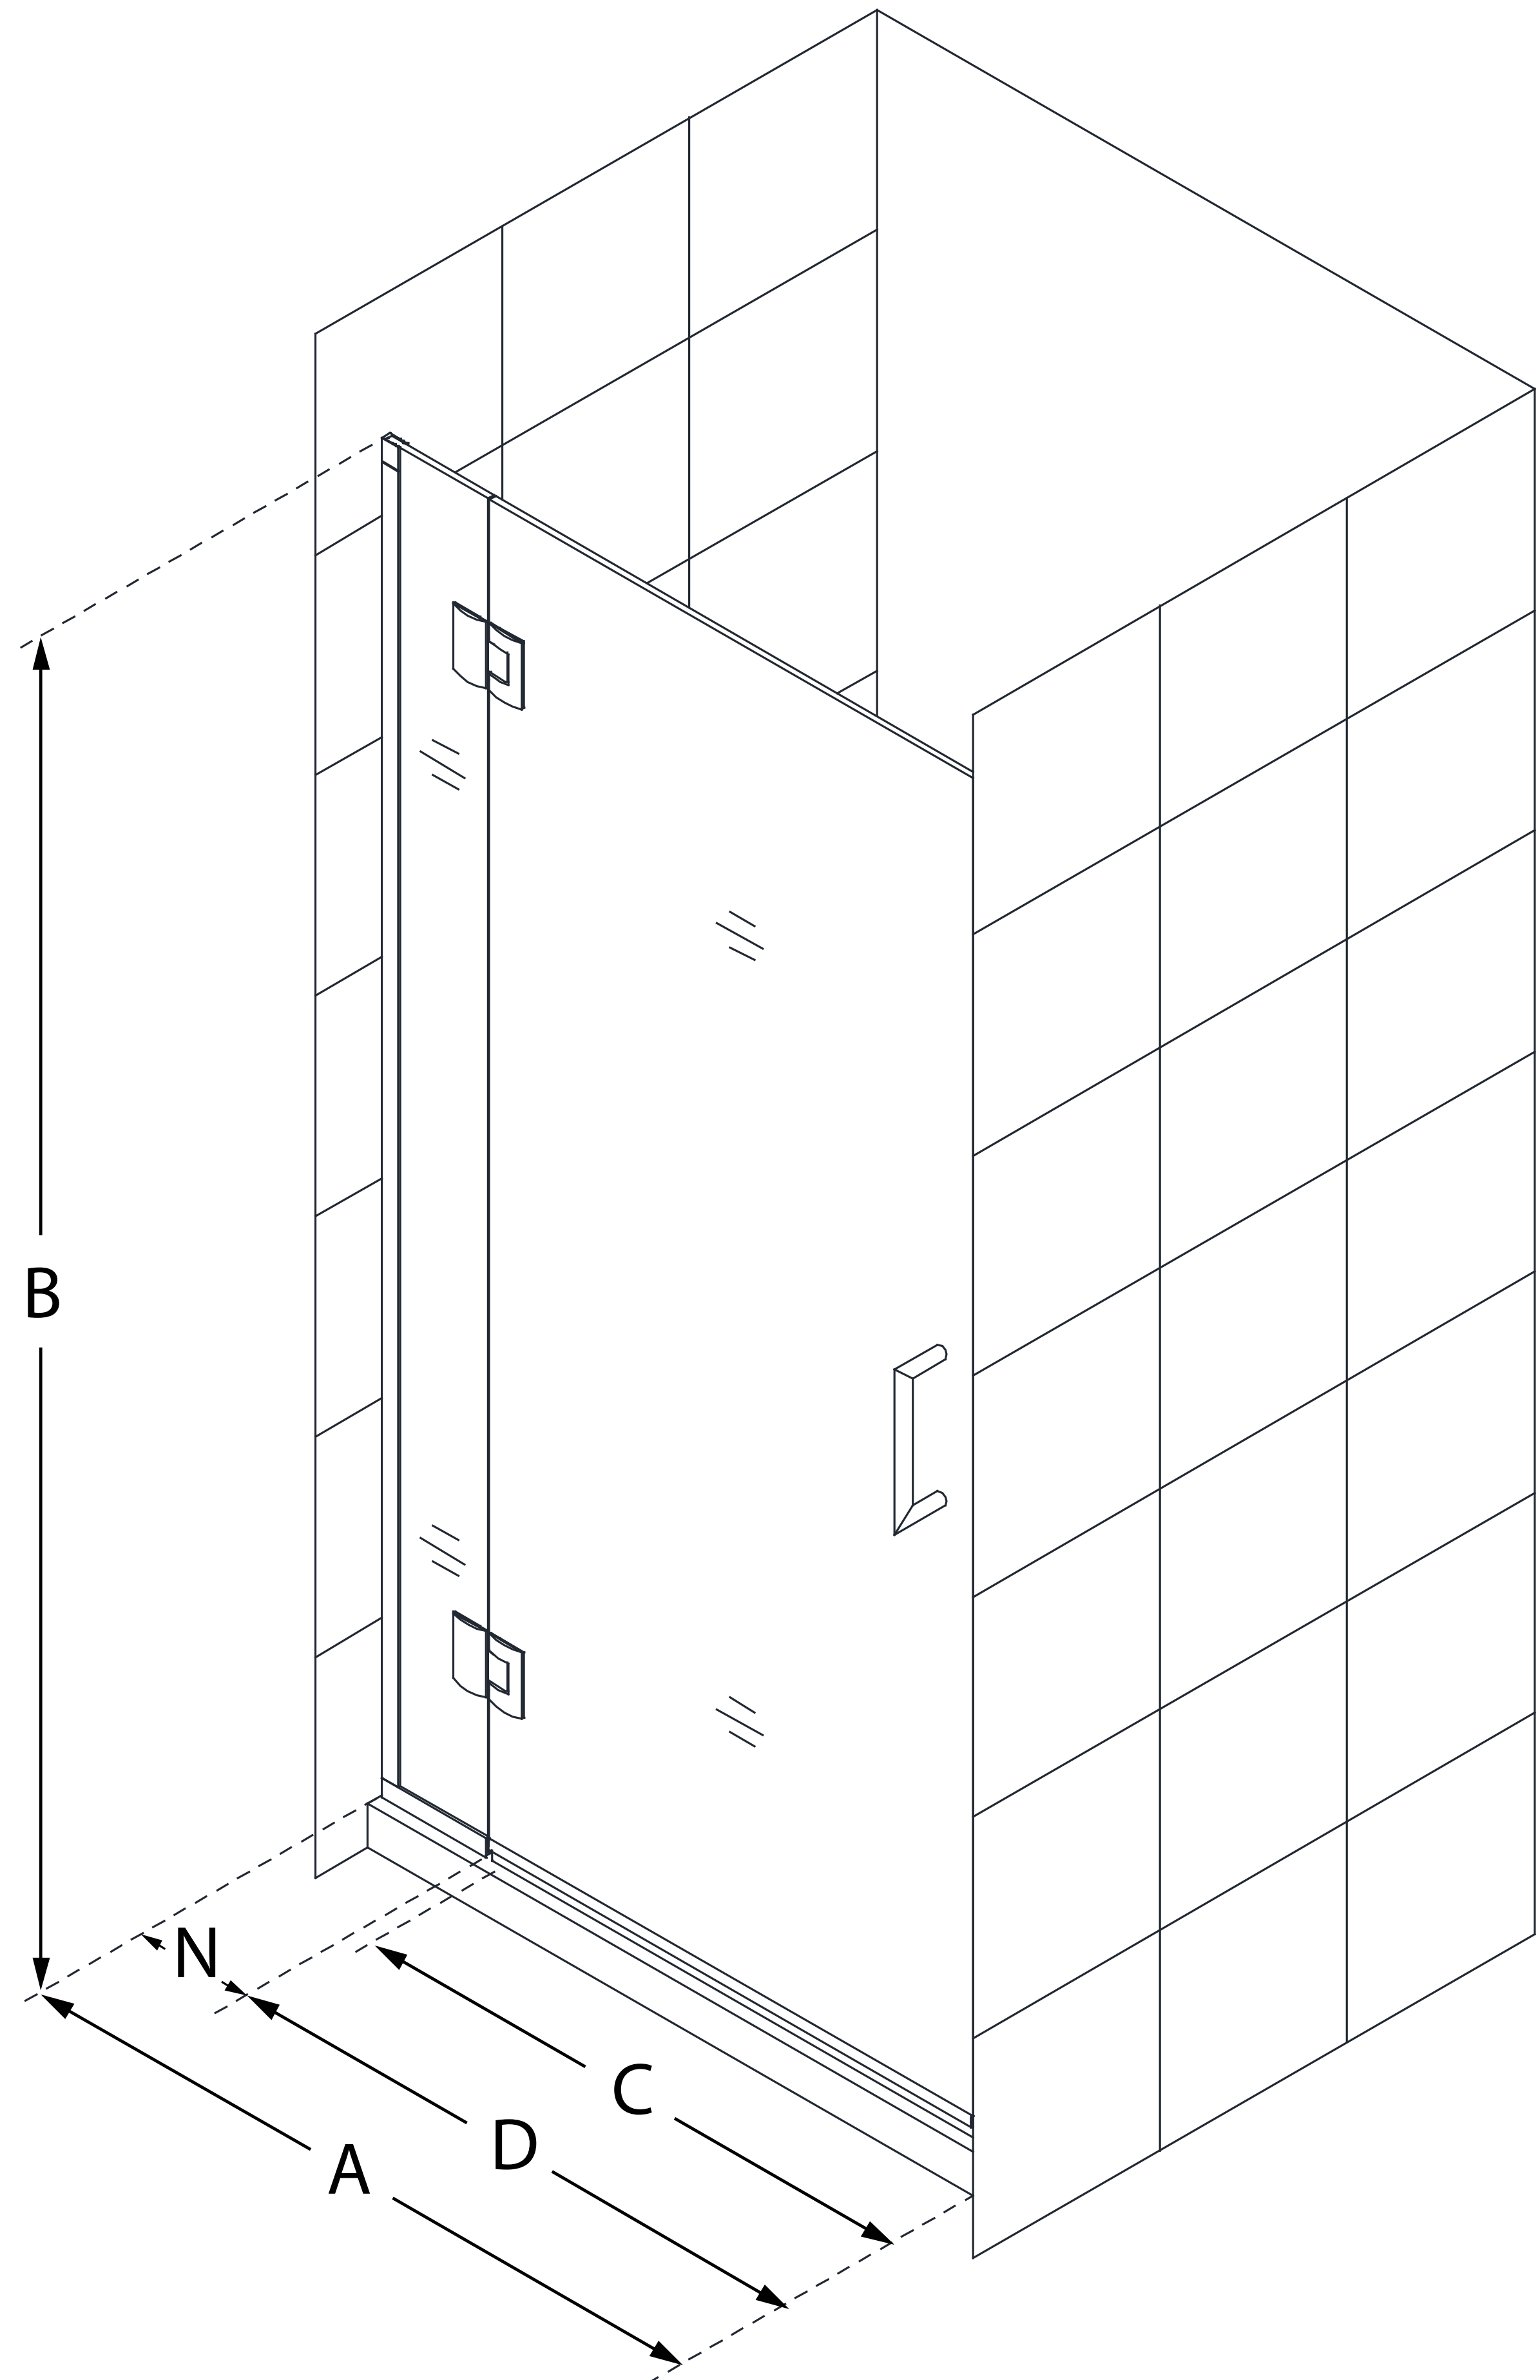

## UNIDOOR-X

DreamLine Unidoor-X 36 in. W x  
72 in. H Frameless Hinged Shower  
Door, Clear Glass

**SWING DOOR**

### CONFIGURATION DIMENSIONS:

**A: 36 in.**

MODEL WIDTH

**B: 72 in.**

MODEL HEIGHT

**C: 29 in.**

ACCESS WIDTH

**D: 30 in.**

DOOR WIDTH

**N: 6 in.**

HINGE PANEL WIDTH

DreamLine reserves the right to update or modify the hardware or materials pictured without prior notice for the purpose of product improvement and customer satisfaction.