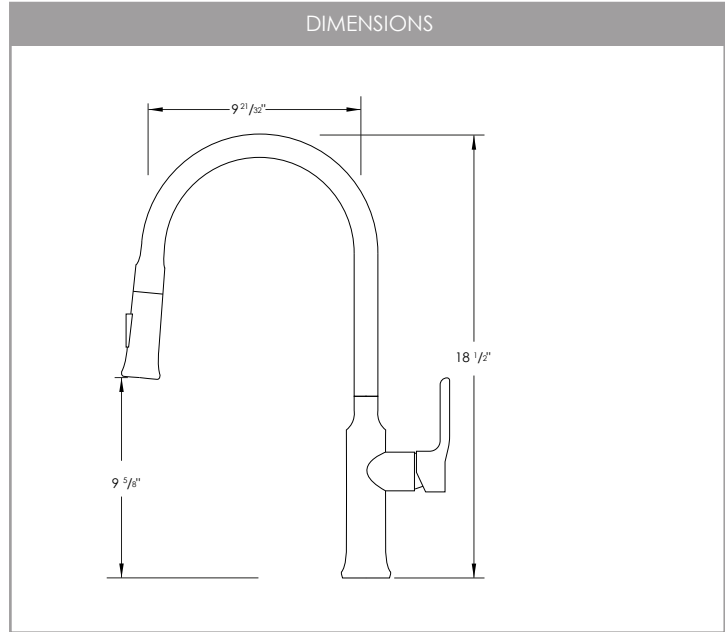

FORLI K-137

PULL DOWN WITH DUAL FUNCTION
KITCHEN FAUCET

RECOMMENDED ACCESSORIES

A-802
FAUCET PLATE

S-01
SOAP DISPENSER

HANDLE TYPE

LEVER

NUMBER OF HANDLE

1

CARTRIDGE MODEL

Kerox®

SIZE: 35mm
STYLE: LEVER

SPRAY SETTINGS

SPRAY WATER FLOW / AERATED STREAM

FAUCET FINISH

BRUSHED (S)

MATTE BLACK (N)

PRODUCT DIMENSIONS

Faucet Height (in)	18 1/2"
Spout Height (in)	9 5/8"
Spout Reach (in)	9 21/32"

CONFIGURATION

1-HOLE 3-HOLES

SPOUT SWIVEL (DEGREES)

360°

MATERIAL

SUS 304

STAINLESS STEEL

CUT OUT HOLE

1 1/2"

DECK PLATE

NO INCLUDED.
REQUIRED FOR 3 HOLES INSTALLATION

WATER FLOW

1.5