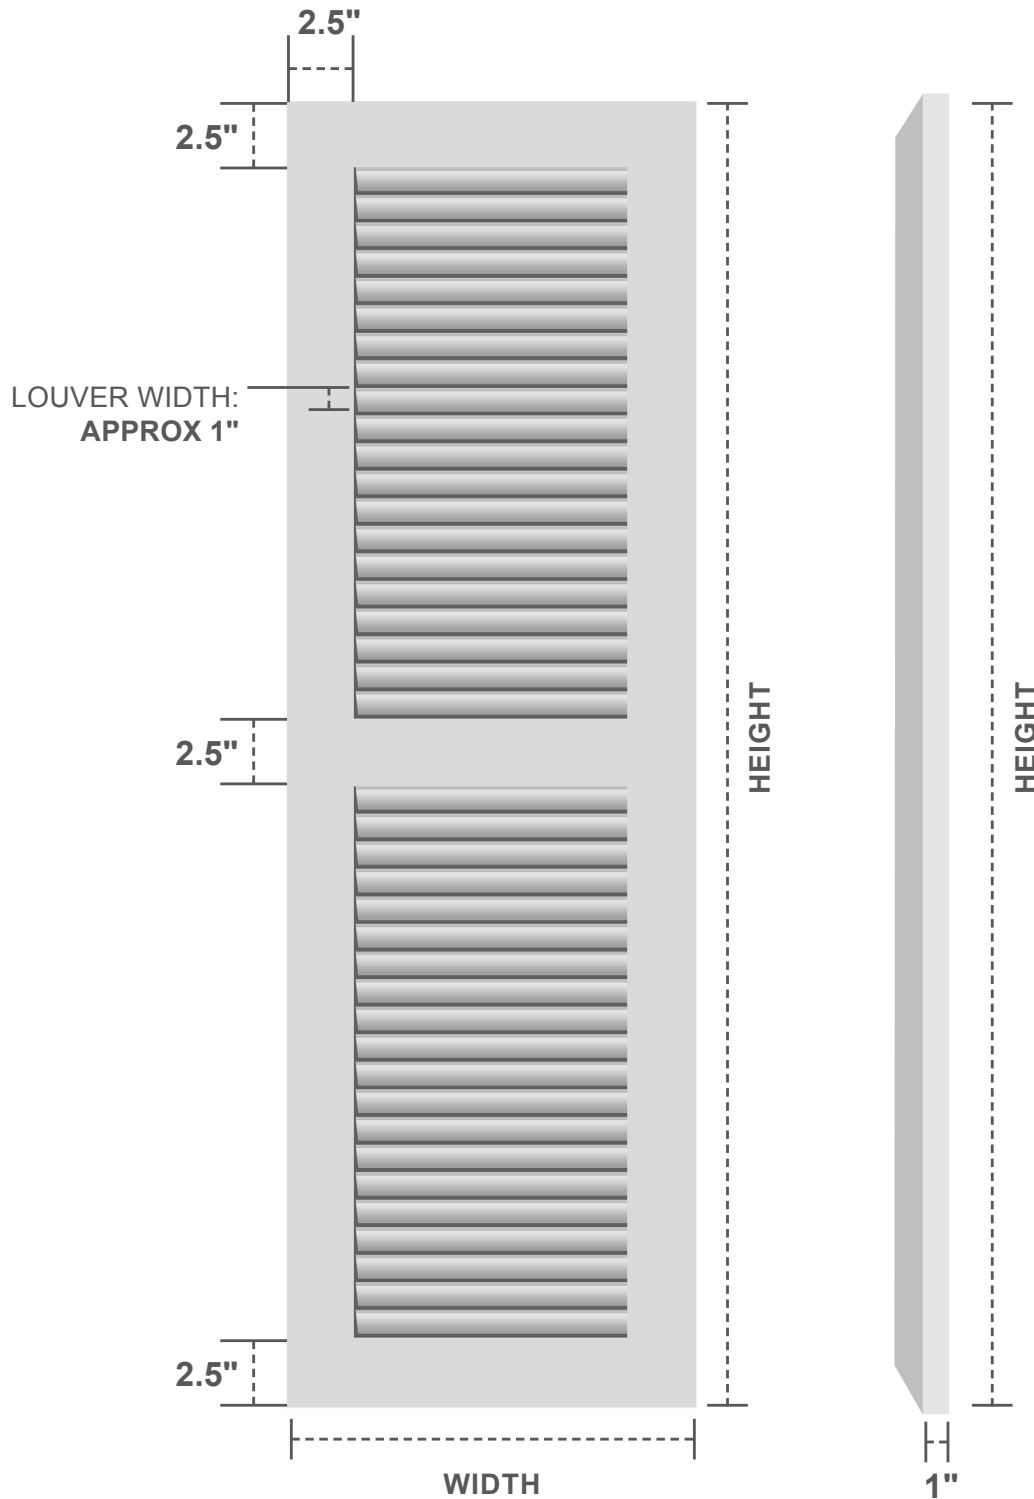

TRUE FIT SHUTTERS

TWO EQUAL LOUVER SHUTTERS

STYLE

TFP101LV

FRONT VIEW

SIDE VIEW

AVAILABLE
WIDTH

9" - 36"

AVAILABLE
HEIGHT

18" - 108"

NOTE:
Shutters contain structural aluminum allowing both decorative and operable installation methods.