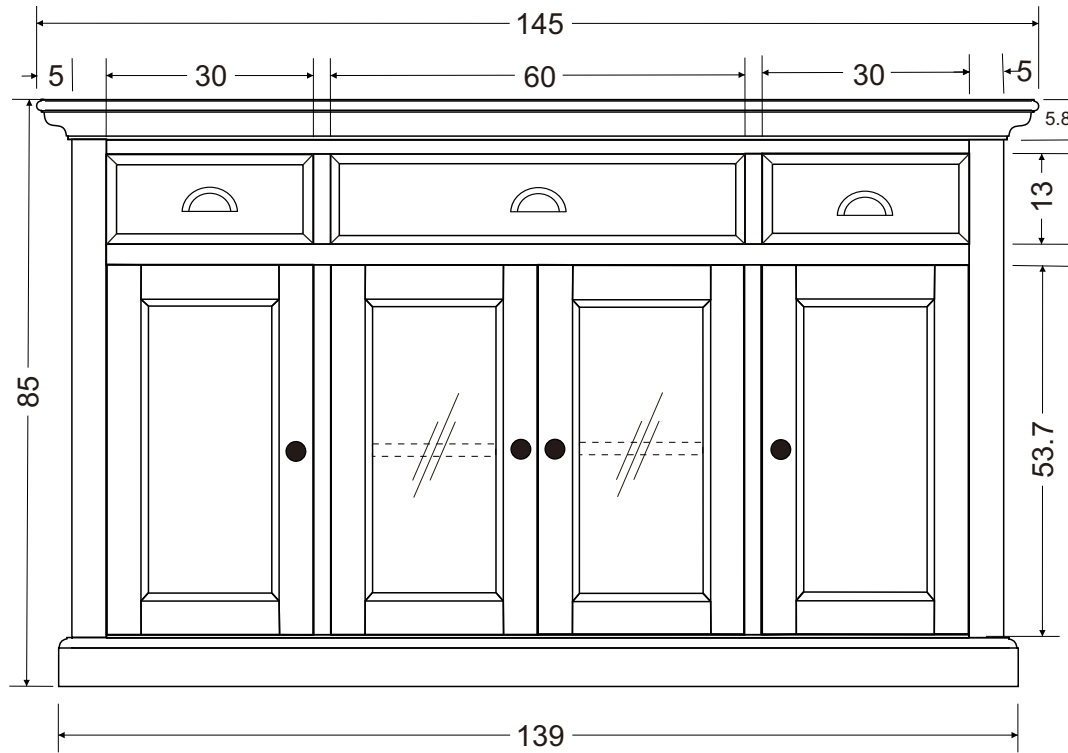

Technical Drawing

B191CT

Halifax Contrast Buffet
with 4 Doors 3 Drawers

**NOVA
SOLO**

FRONT VIEW

SIDE VIEW

FRONT OPEN VIEW

DETAIL DOOR

DETAIL DRAWER BIG

DETAIL DRAWER SMALL