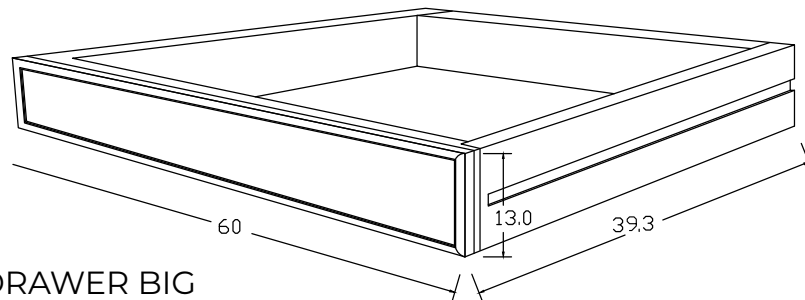

Technical Drawing

B191CT

Halifax Contrast Buffet
with 4 Doors 3 Drawers

**NOVA
SOLO**

FRONT VIEW

SIDE VIEW

FRONT OPEN VIEW

DETAIL DOOR

DETAIL DRAWER BIG

DETAIL DRAWER SMALL