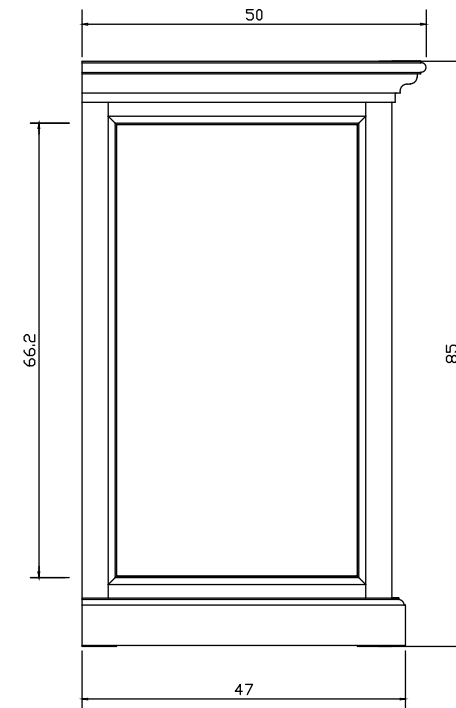

Technical Drawing

B191CT

Halifax Contrast Buffet
with 4 Doors 3 Drawers

**NOVA
SOLO**

FRONT VIEW

SIDE VIEW

FRONT OPEN VIEW

DETAIL DOOR

DETAIL DRAWER BIG

DETAIL DRAWER SMALL