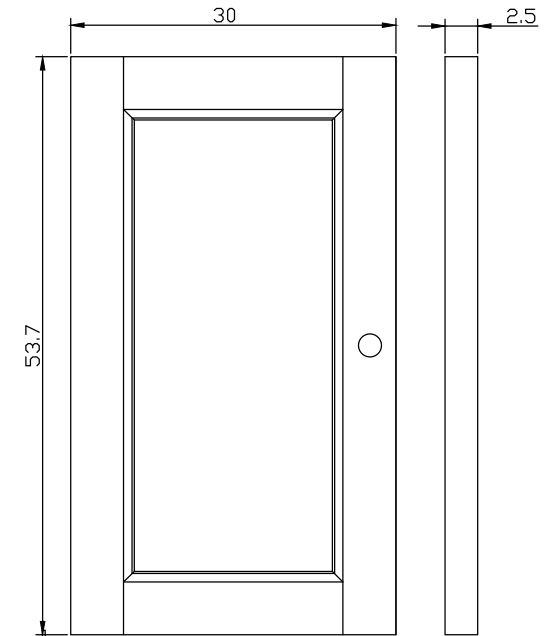

Technical Drawing

B191CT

Halifax Contrast Buffet
with 4 Doors 3 Drawers

**NOVA
SOLO**

FRONT VIEW

SIDE VIEW

FRONT OPEN VIEW

DETAIL DOOR

DETAIL DRAWER BIG

DETAIL DRAWER SMALL