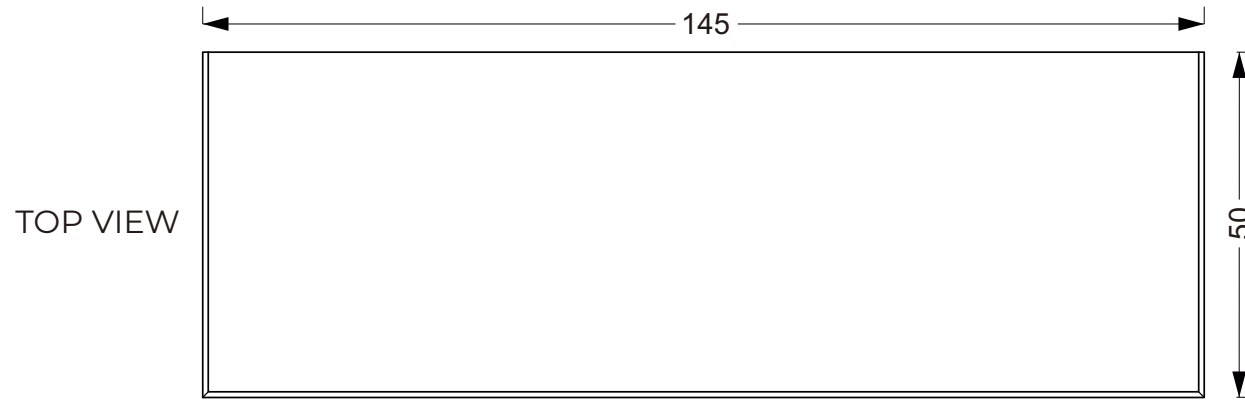

Technical Drawing

B191CT

Halifax Contrast Buffet
with 4 Doors 3 Drawers

**NOVA
SOLO**

FRONT VIEW

SIDE VIEW

FRONT OPEN VIEW

DETAIL DOOR

DETAIL DRAWER BIG

DETAIL DRAWER SMALL