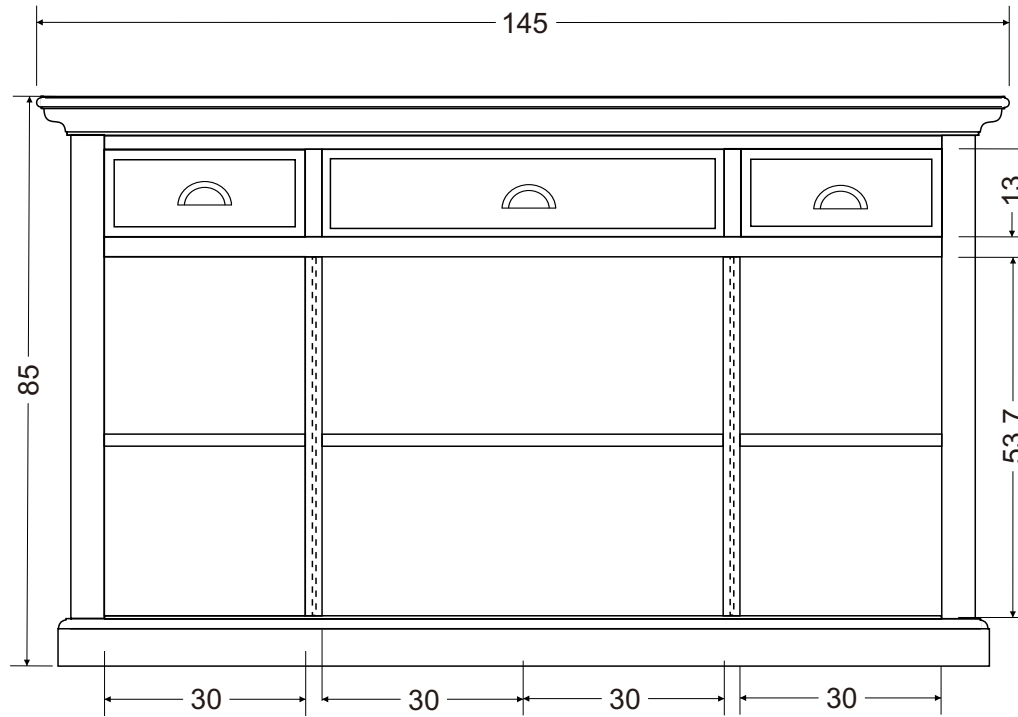

Technical Drawing

B191CT

Halifax Contrast Buffet
with 4 Doors 3 Drawers

**NOVA
SOLO**

FRONT VIEW

SIDE VIEW

FRONT OPEN VIEW

DETAIL DOOR

DETAIL DRAWER BIG

DETAIL DRAWER SMALL