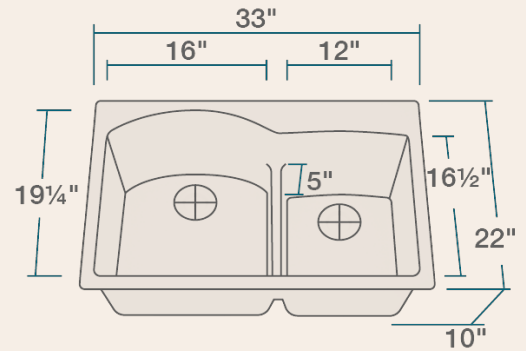

33" x 22" x 10 1/2"
 Topmount Installation
 33" Minimum Cabinet Size
 Made with 80% Quartz, 20% Acrylic
 Offset Drain
 Heat Resistant to 550 Degrees
 Stain Resistant
 Scratch Resistant
 Multiple Colors Available
 Installation Hardware Included
 Limited Lifetime Warranty
 Low-Divide Center

Accessories

*Accessories not included

Available Colors

Features

Topmount Installation	33" Minimum Cabinet Size	80% Quartz 20% Acrylic	Offset Drain 3 1/2"	Heat Resistant	Stain Resistant
Scratch Resistant	Multiple Colors Available	Hardware Included	Limited Lifetime Warranty	Two Bowls, Offset	