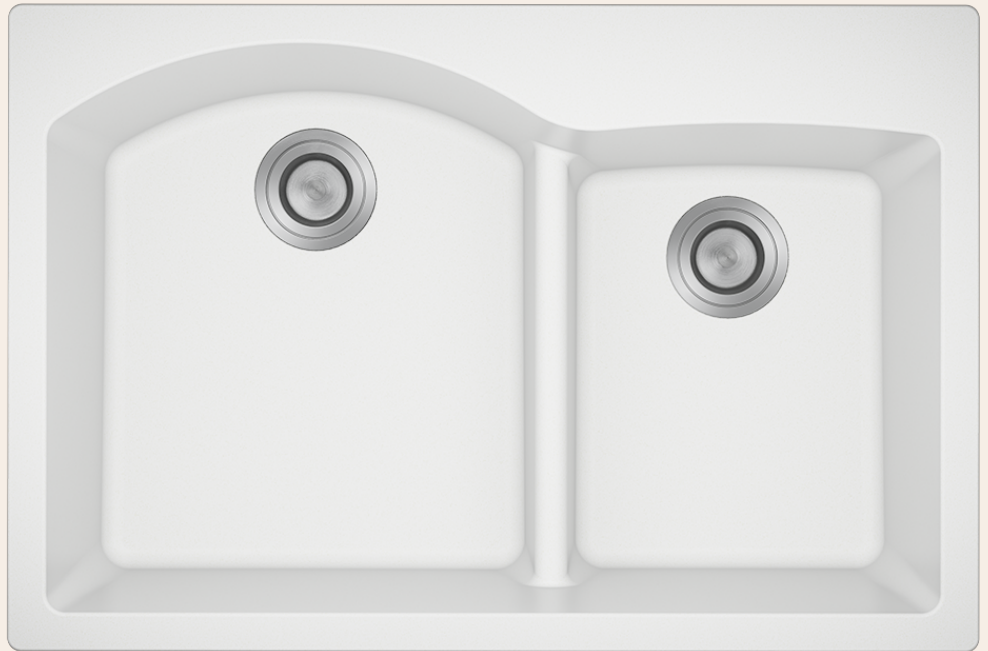

T811-WHITE Offset Low-Divide Topmount Sink

Quartz Granite

Our Quartz Granite sinks come in six colors to match any countertop: black, silver, mocha, slate, beige, and white. They are made with 80% Quartz and 20% Acrylic and have a non-porous surface that gives the sink antibacterial properties. They are extremely scratch resistant, can withstand temperatures up to 550 Degrees, and are unaffected by household acids and cleaners. They are also completely stain resistant.

33" x 22" x 10 1/2"
 Topmount Installation
 33" Minimum Cabinet Size
 Made with 80% Quartz, 20% Acrylic
 Offset Drain
 Heat Resistant to 550 Degrees
 Stain Resistant
 Scratch Resistant
 Multiple Colors Available
 Installation Hardware Included
 Limited Lifetime Warranty
 Low-Divide Center

Accessories

*Accessories not included

Available Colors

Features

Topmount Installation	33" Minimum Cabinet Size	80% Quartz 20% Acrylic	Offset Drain 3 1/2"	Heat Resistant	Stain Resistant
Scratch Resistant	Multiple Colors Available	Hardware Included	Limited Lifetime Warranty	Two Bowls, Offset	