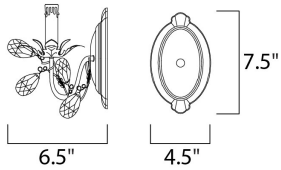

**MEASUREMENTS**

DIMENSION : 12" W x 9.5" H x 6.5" Ext  
 MAX OAH : 4.5" W x 7.5" H  
 HANGING WEIGHT : 1.81 lb

**LAMPING**

INPUT VOLTAGE : 120V  
 BULB : 2 x 60W Incandescent E12 Candelabra , 120W Total  
 BULB INCLUDED : (Not Included)  
 DIMMABLE : Yes  
 LIGHTING\_DIRECTION : Up