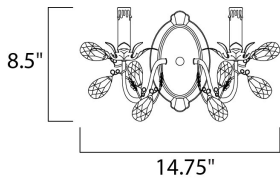

**MEASUREMENTS**

DIMENSION : 12" W x 9.5" H x 6.5" Ext  
 MAX OAH : 4.5" W x 7.5" H  
 HANGING WEIGHT : 1.81 lb

**LAMPING**

INPUT VOLTAGE : 120V  
 BULB : 2 x 60W Incandescent E12 Candelabra , 120W Total  
 BULB INCLUDED : (Not Included)  
 DIMMABLE : Yes  
 LIGHTING\_DIRECTION : Up