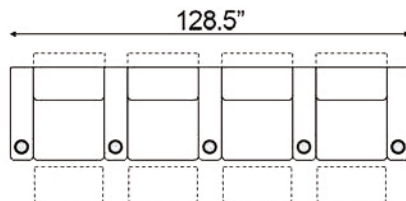

Armrest Width: 6.5"

Double Arm Recliner

RAF Recliner

Armless Recliner

Distance from wall needed for full recline: 5"

Upright Position

'T.V. Position' Recline

Full Recline Position

Popular Configurations

Row of 2

Row of 3

Row of 4

Row of 4 Middle Loveseat