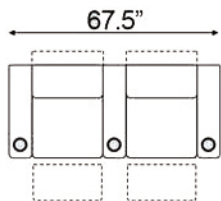

Armrest Width: 6.5"

Double Arm Recliner

RAF Recliner

Armless Recliner

Distance from wall needed for full recline: 5"

Upright Position

'T.V. Position' Recline

Full Recline Position

Popular Configurations

Row of 2

Row of 3

Row of 4

Row of 4 Middle Loveseat