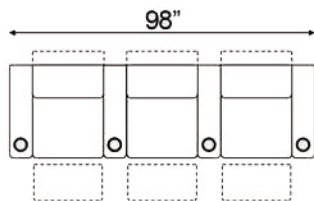

Armrest Width: 6.5"

Double Arm Recliner

RAF Recliner

Armless Recliner

Distance from wall needed for full recline: 5"

Upright Position

'T.V. Position' Recline

Full Recline Position

Popular Configurations

Row of 2

Row of 3

Row of 4

Row of 4 Middle Loveseat