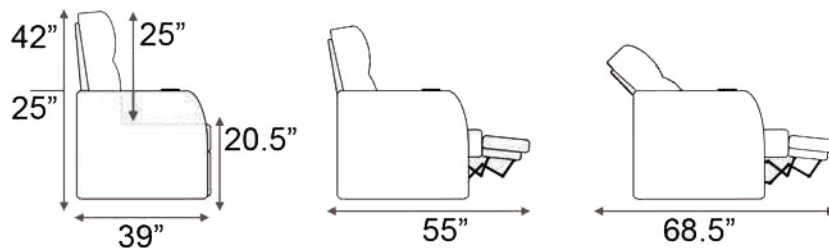

Armrest Width: 6.5"

Double Arm Recliner

RAF Recliner

Armless Recliner

Distance from wall needed for full recline: 5"

Upright Position

'T.V. Position' Recline

Full Recline Position

Popular Configurations

Row of 2

Row of 3

Row of 4

Row of 4 Middle Loveseat