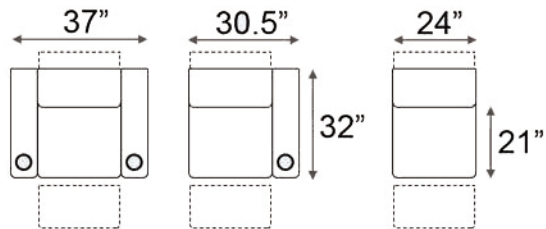

Armrest Width: 6.5"

Double Arm Recliner

RAF Recliner

Armless Recliner

Distance from wall needed for full recline: 5"

Upright Position

'T.V. Position' Recline

Full Recline Position

Popular Configurations

Row of 2

Row of 3

Row of 4

Row of 4 Middle Loveseat