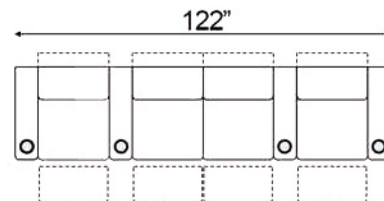

Armrest Width: 6.5"

Double Arm Recliner

RAF Recliner

Armless Recliner

Distance from wall needed for full recline: 5"

Upright Position

'T.V. Position' Recline

Full Recline Position

Popular Configurations

Row of 2

Row of 3

Row of 4

Row of 4 Middle Loveseat