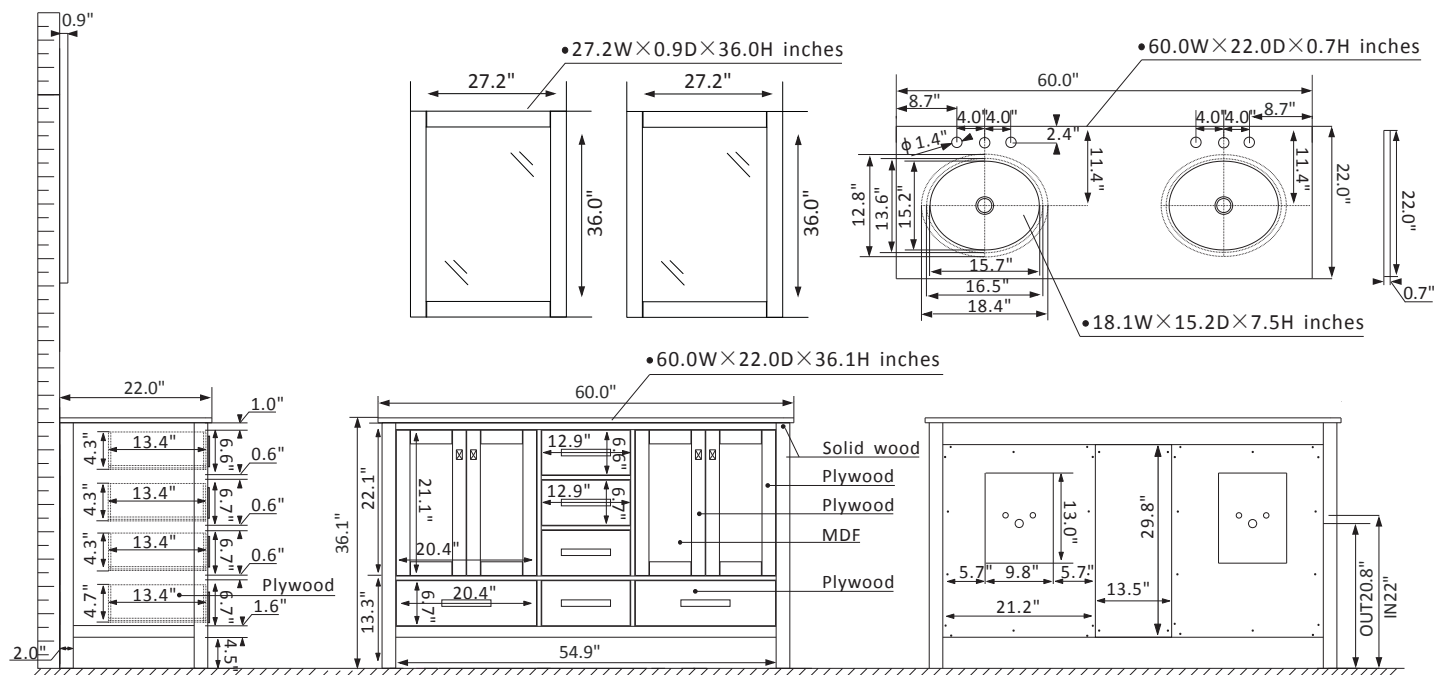

Vinnova Gela Vanity Collection 723060-GR-CA

Features

- Makes a dramatic statement in any bathroom
- Crafted of laminated solid wood
- Available in Espresso, Grey and White finish
- Double Matching Framed Mirrors
- Double Round Under-Mount Sinks
- Generous storage space for toiletries
- Alluring satin nickel-finish hardware
- Six Soft-Closing Drawers and Four Soft-Closing Doors
- Easy plumbing and faucet installation*

* Does not include faucet, drain assembly, backsplash or P-trap

VINNOVA
FASHION BATHROOM LIFE