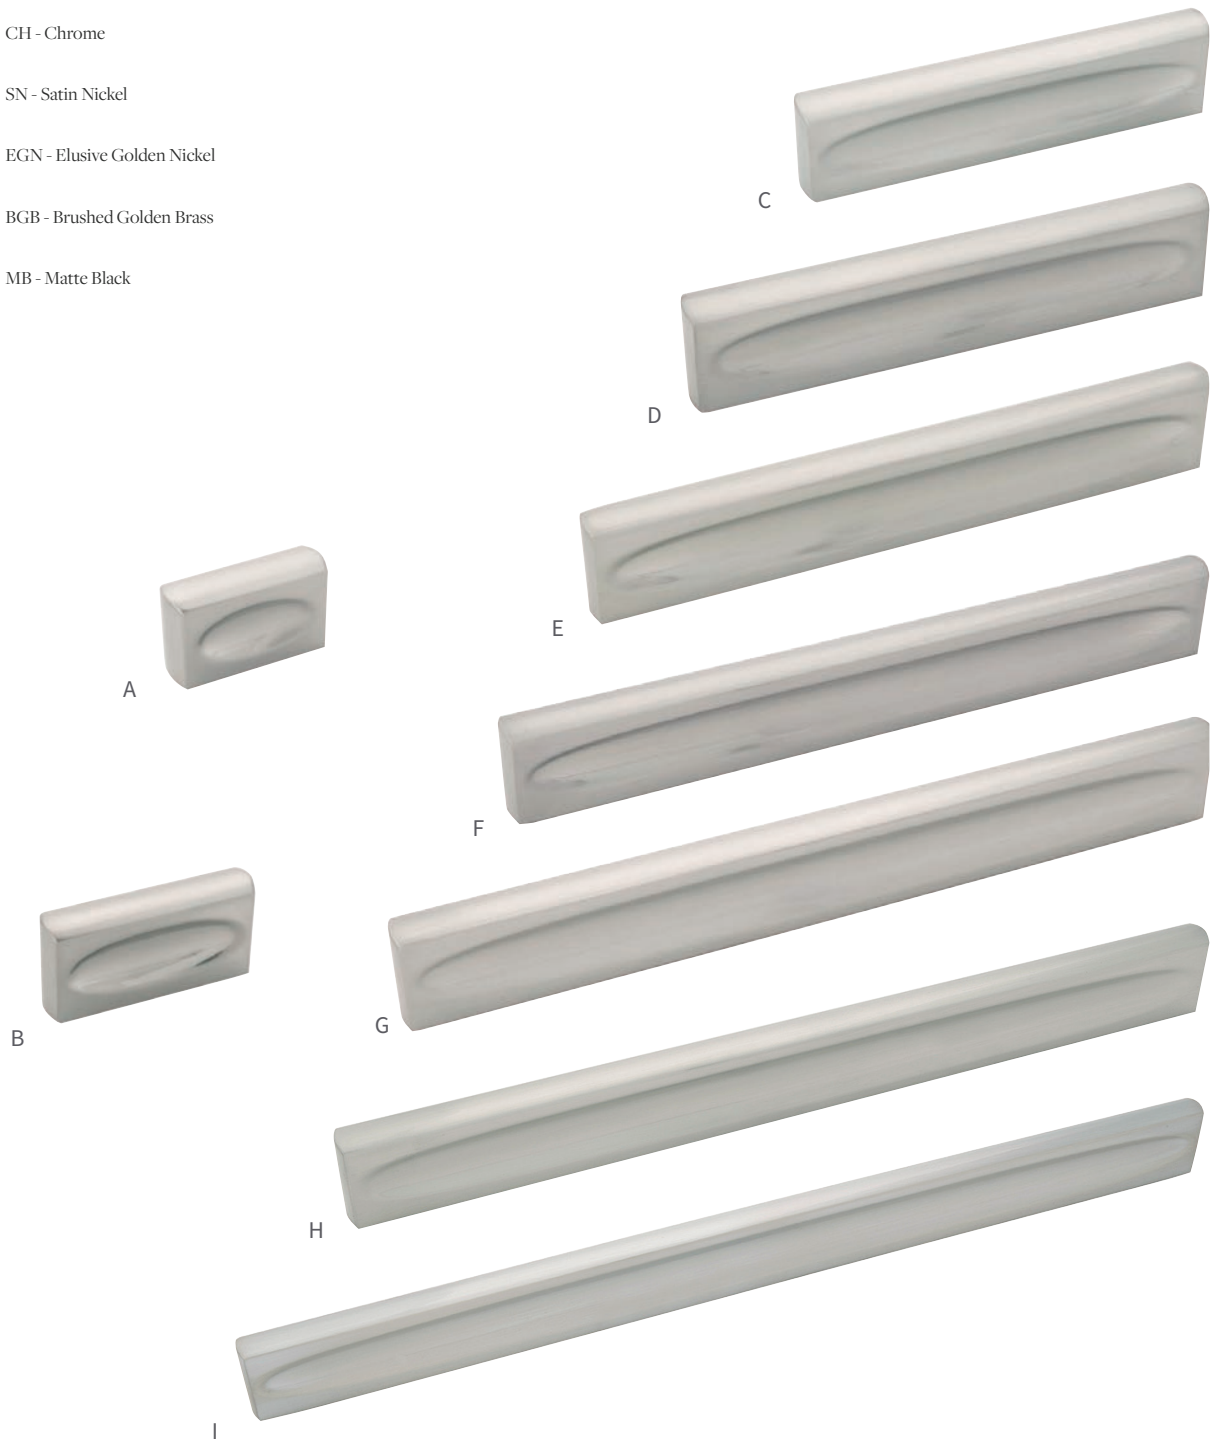

INGOT COLLECTION

- CH - Chrome
- SN - Satin Nickel
- EGN - Elusive Golden Nickel
- BGB - Brushed Golden Brass
- MB - Matte Black

SN - Satin Nickel

A B075644-SN L: 1-3/8" W: 7/16" P: 1-1/16"	D B076042-SN C/C: 96mm L: 4-7/8" W: 7/16" P: 1-1/16"	G B075531-SN C/C: 192mm L: 8-5/8" W: 7/16" P: 1-1/16"
B B075529-SN C/C: 1" L: 2-1/16" W: 7/16" P: 1-1/16"	E B075530-SN C/C: 128mm L: 6-1/8" W: 7/16" P: 1-1/16"	H B076008-SN C/C: 224mm L: 9-7/8" W: 7/16" P: 1-1/16"
C B076041-SN C/C: 3" L: 4-1/16" W: 7/16" P: 1-1/16"	F B076043-SN C/C: 160mm L: 7-3/8" W: 7/16" P: 1-1/16"	I B075645-SN C/C: 12" L: 13-1/16" W: 7/16" P: 1-1/16"