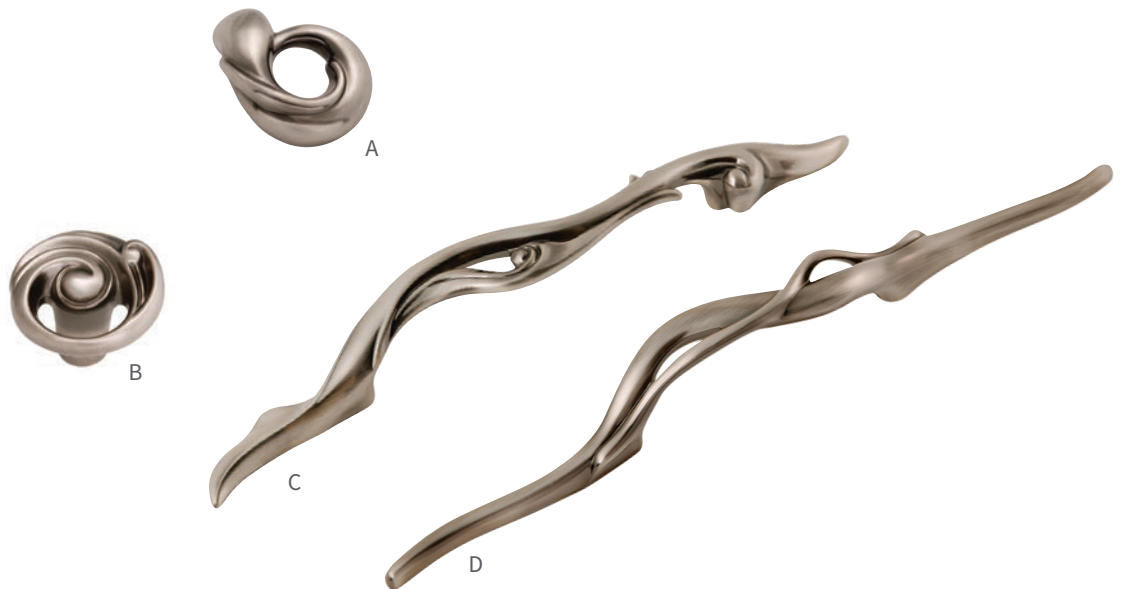

Featured: B056554-BI
B056649-BI

AMARANTA

Amaranta - the flower that never fades. Taking inspiration from unbridled floral growth, the signature look of the Art Nouveau movement, the Amaranta collection emphasizes curved lines and elegant shapes.

AMARANTA COLLECTION - SOLID BRASS

-  14 - Polished Nickel
-  ANN - Antique Nickel
-  ARG - Antique Rose Gold
-  VBN - Vintage Bronze Nickel

14 - Polished Nickel

- | | |
|---|--|
| <p>A B072432-14
L: 2" W: 1-3/4" P: 1-1/2" B: 3/8"</p> <p>B B072433-14
D: 1-1/2" P: 1-1/8" B: 1/2"</p> | <p>C B057254-14
C/C: 128mm L: 9" W: 1-1/8" P: 1-1/8"</p> <p>D B072435-14
C/C: 96mm L: 9-1/2" W: 1" P: 1-1/8"</p> |
|---|--|