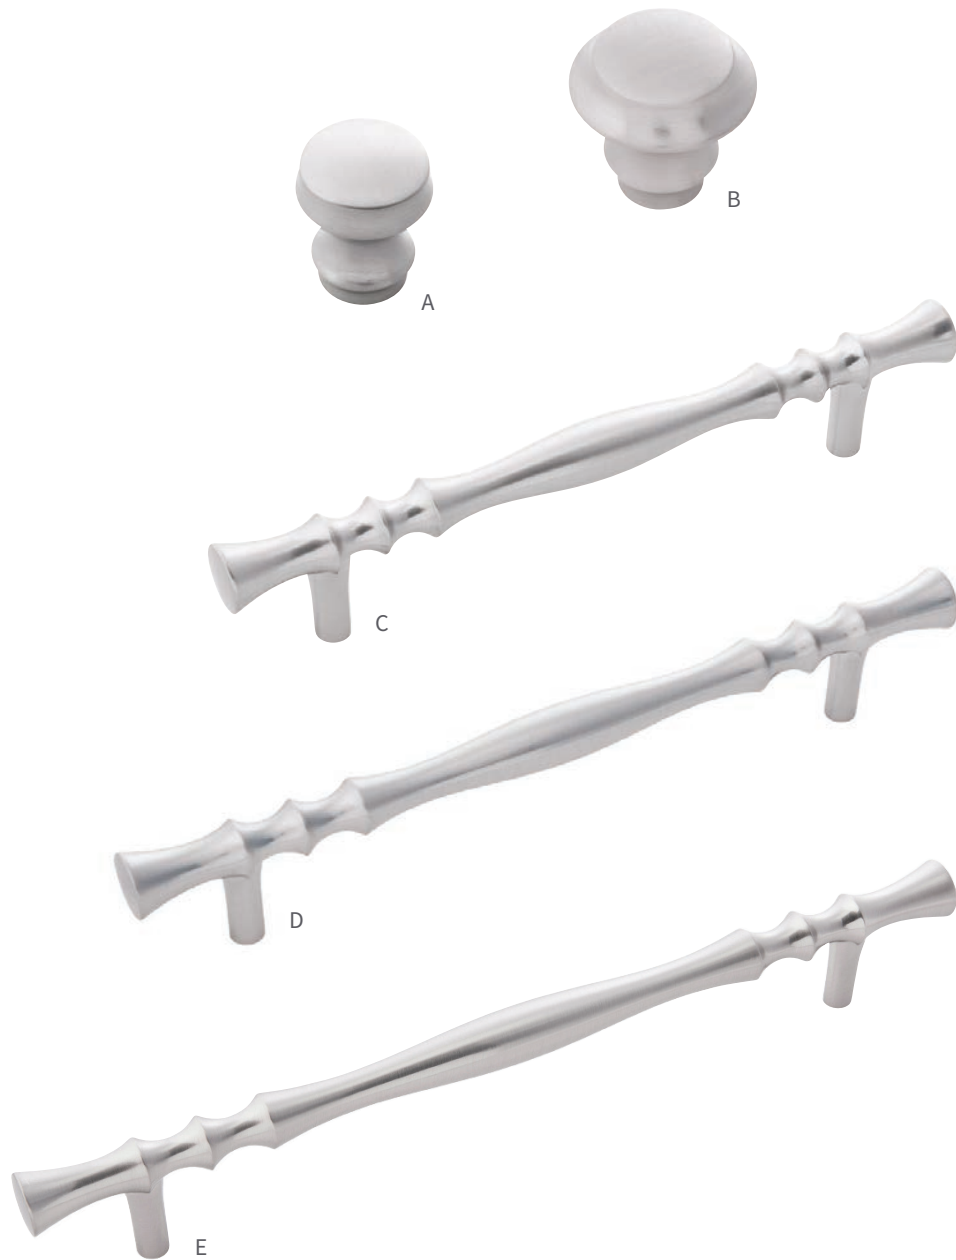

HERON COLLECTION

-  14 - Polished Nickel
-  SS - Stainless Steel
-  BGB - Brushed Golden Brass
-  VB - Vintage Bronze
-  10B - Oil-Rubbed Bronze

14 - Polished Nickel

A B076851-14
D: 7/8" P: 1-1/16" B: 9/16"

B B076852-14
D: 1-1/4" P: 1-1-4" B: 9/16"

C B076854-14
C/C: 128mm L: 6-15/16" W: 5/8" P: 1-3/8"

D B076855-14
C/C: 160mm L: 8-3/8" W: 5/8" P: 1-3/8"

E B076856-14
C/C: 192mm L: 9-13/16" W: 5/8" P: 1-7/16"

HERON COLLECTION

-  14 - Polished Nickel
-  SS - Stainless Steel
-  BGB - Brushed Golden Brass
-  VB - Vintage Bronze
-  10B - Oil-Rubbed Bronze

SS - Stainless Steel

- | | | |
|--|---|---|
| <p>A B076851-SS
D: 7/8" P: 1-1/16" B: 9/16"</p> <p>B B076852-SS
D: 1-1/4" P: 1-1/4" B: 9/16"</p> | <p>C B076854-SS
C/C: 128mm L: 6-15/16" W: 5/8" P: 1-3/8"</p> <p>D B076855-SS
C/C: 160mm L: 8-3/8" W: 5/8" P: 1-3/8"</p> | <p>E B076856-SS
C/C: 192mm L: 9-13/16" W: 5/8" P: 1-7/16"</p> |
|--|---|---|