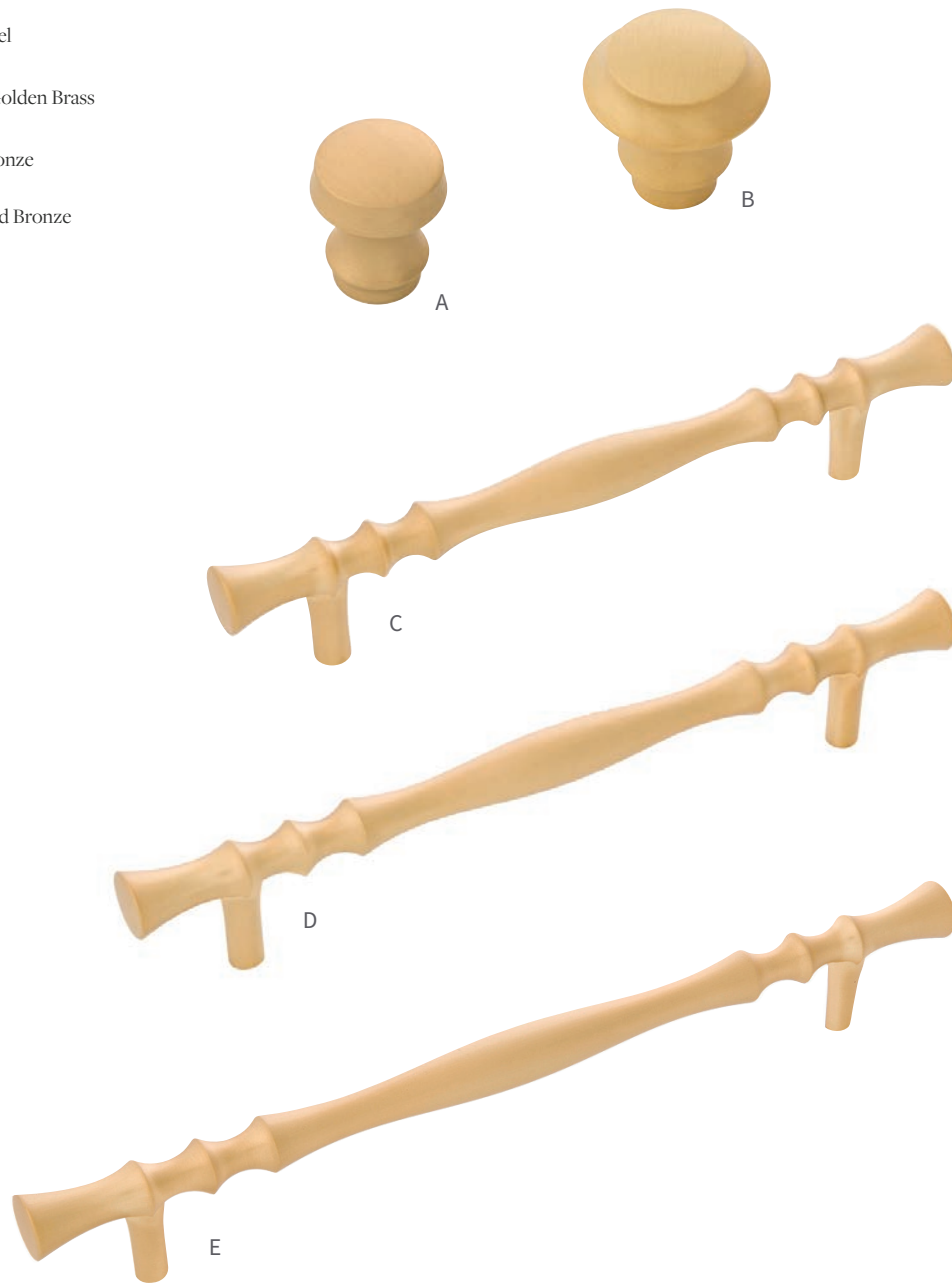

HERON COLLECTION

- 14 - Polished Nickel
- SS - Stainless Steel
- BGB - Brushed Golden Brass
- VB - Vintage Bronze
- 10B - Oil-Rubbed Bronze

BGB - Brushed Golden Brass

A B076851-BGB
D: 7/8" P: 1-1/16" B: 9/16"

B B076852-BGB
D: 1-1/4" P: 1-1/4" B: 9/16"

C B076854-BGB
C/C: 128mm L: 6-15/16" W: 5/8" P: 1-3/8"

D B076855-BGB
C/C: 160mm L: 8-3/8" W: 5/8" P: 1-3/8"

E B076856-BGB
C/C: 192mm L: 9-13/16" W: 5/8" P: 1-7/16"