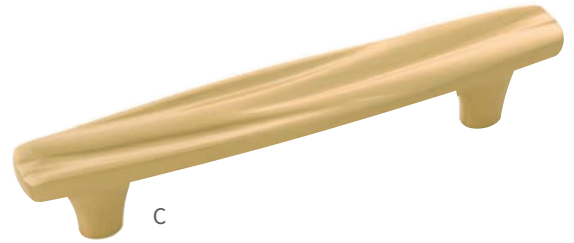

CASPIAN COLLECTION - SOLID BRASS

14 - Polished Nickel

CH - Chrome

SN - Satin Nickel

APN - Antique Pewter Nickel

04 - Satin Brass

A

C

B