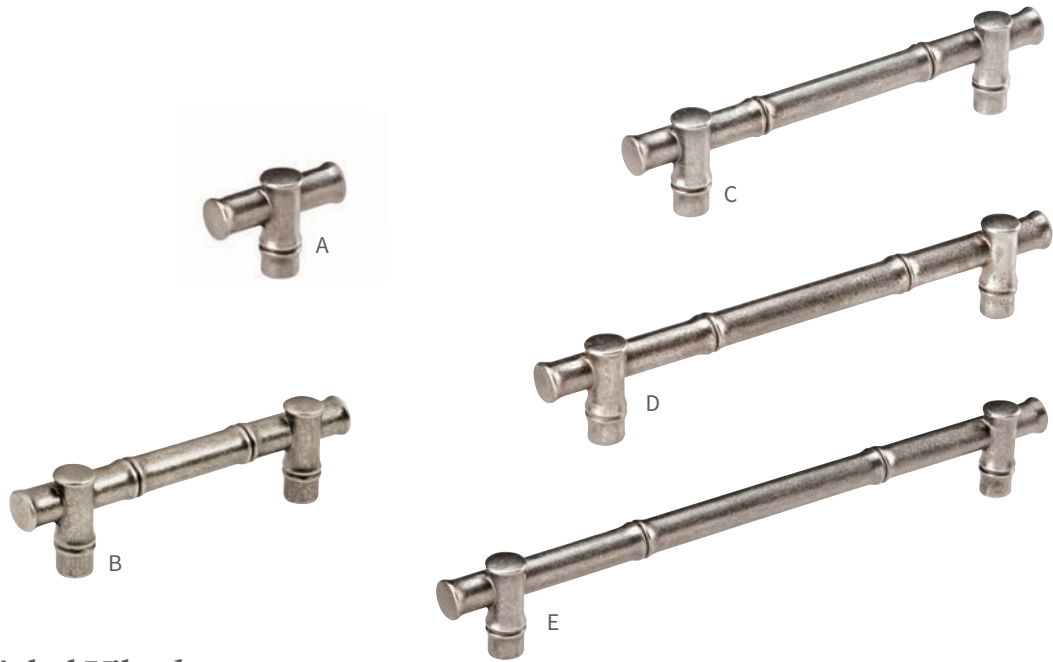

BNV - Black Nickel Vibed

A B056655-BNV L: 1-15/16" W: 5/8" P: 1-7/16" B: 1/2" B B056656-BNV C/C: 96mm L: 5-3/8" W: 5/8" P: 1-7/16"	C B056657-BNV C/C: 128mm L: 6-3/4" W: 5/8" P: 1-7/16" D B056658-BNV C/C: 160mm L: 8" W: 5/8" P: 1-7/16"	E B056659-BNV C/C: 220mm L: 10-7/16" W: 5/8" P: 1-7/16"