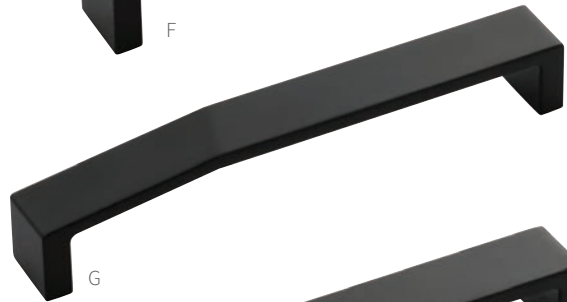

VEER COLLECTION

14 - Polished Nickel

SN - Satin Nickel

BGB - Brushed Golden Brass

BLN - Black Nickel

MB - Matte Black

A

B

C

D

E

F

G

H

I

MB - Matte Black

A B077150-MB
L: 1-3/8" W: 1-3/8" P: 1-1/8" B: 7/16"

B B077152-MB
L: 1-5/8" W: 1/2" P: 1-3/8" B: 1-5/8" x 3/8"

C B077153-MB
P: 1-1/8" D: 1-3/8" B: 1/2"

D B077400-MB
C/C: 3" L: 3-3/8" W: 7/8" P: 1-1/8"

E B077154-MB
C/C: 96mm L: 4-1/8" W: 7/8" P: 1-1/8"

F B077155-MB
C/C: 128mm L: 5-3/8" W: 7/8" P: 1-3/16"

G B077156-MB
C/C: 160mm L: 6-5/16" W: 7/8" P: 1-3/16"

H B077157-MB
C/C: 192mm L: 7-7/8" W: 7/8" P: 1-3/16"

I B077158-MB
C/C: 224mm L: 8-13/16" W: 7/8" P: 1-1/4"