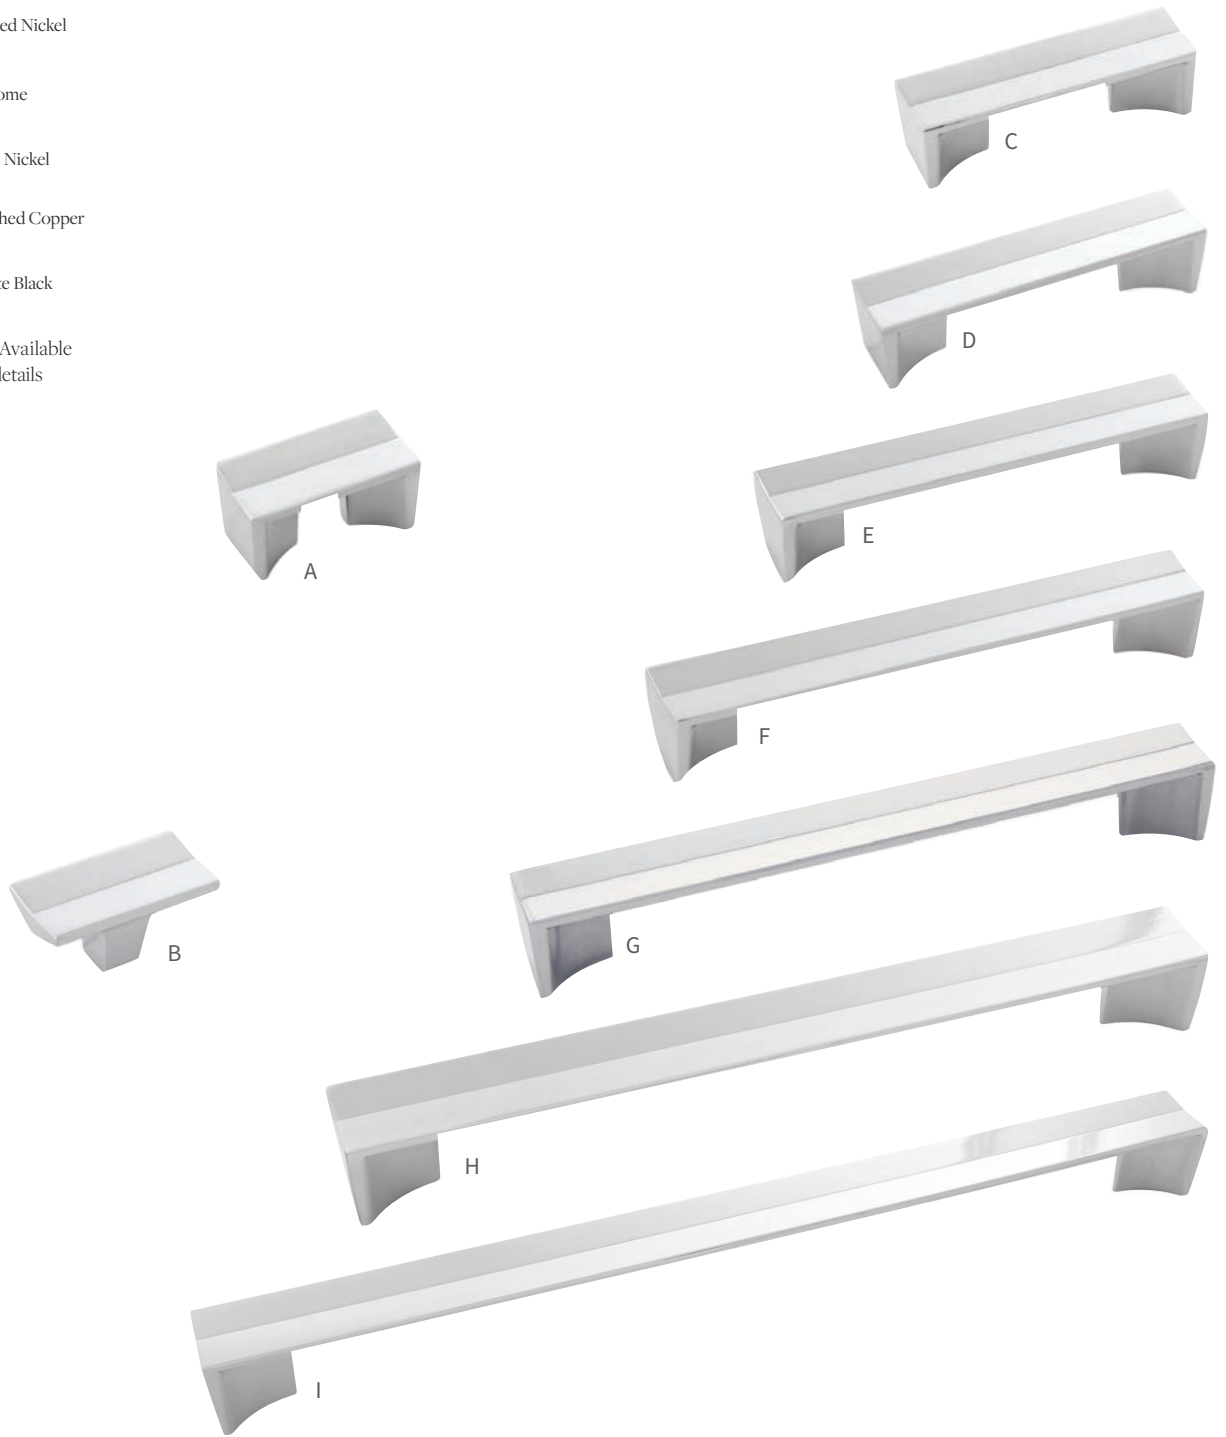

AVENUE COLLECTION

- 14 - Polished Nickel
- CH - Chrome
- SN - Satin Nickel
- CP - Polished Copper
- MB - Matte Black

Appliance Pulls Available
See page 98 for details

14 - Polished Nickel

A B076086-14 C/C: 1-1/2" L: 2" W: 1" P: 1" B B076087-14 L: 2" W: 1" P: 1" B: 1/2" SQ C B076088-14 C/C: 3" L: 3-1/2" W: 1" P: 1"	D B076089-14 C/C: 96mm L: 4-1/4" W: 1" P: 1" E B076090-14 C/C: 128mm L: 5-9/16" W: 1" P: 1-1/16" F B076091-14 C/C: 160mm L: 6-13/16" W: 1" P: 1-1/16"	G B076092-14 C/C: 192mm L: 8-1/16" W: 1" P: 1-1/8" H B076093-14 C/C: 224mm L: 9-5/16" W: 1" P: 1-1/8" I B076094-14 C/C: 12" L: 12-1/2" W: 1" P: 1-3/16"