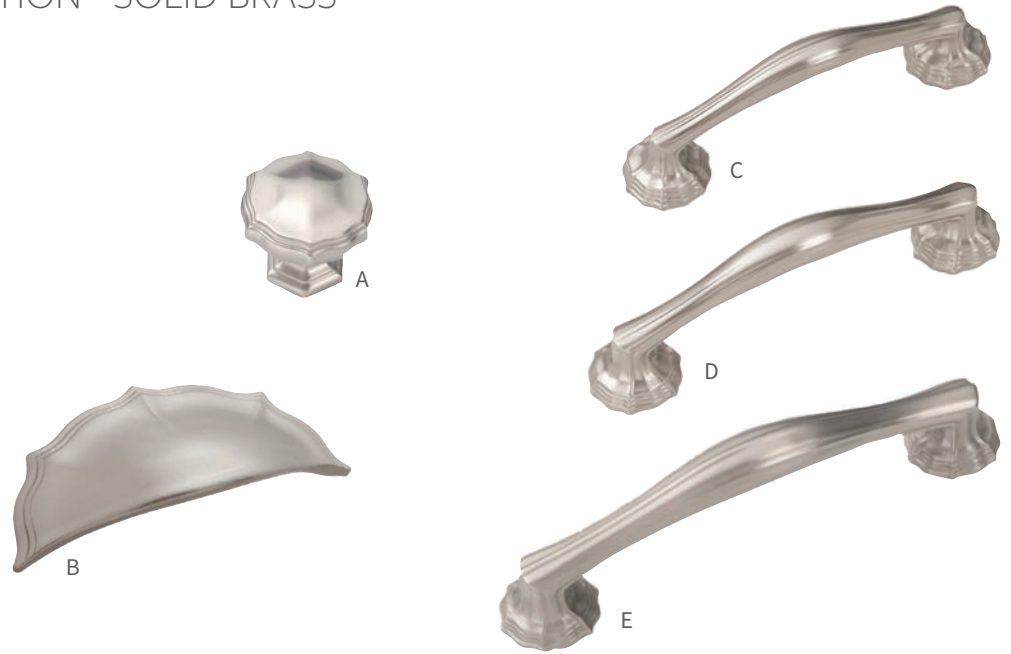

VERONA COLLECTION - SOLID BRASS

SN - Satin Nickel

APN - Antique Pewter Nickel

OBH - Oil-Rubbed
Bronze Highlighted

SN - Satin Nickel

A B053163-SN
D: 1-5/16" P: 1-1/8" B: 13/16"

C B055547-SN
C/C: 3" L: 3-7/8" W: 13/16" P: 1"