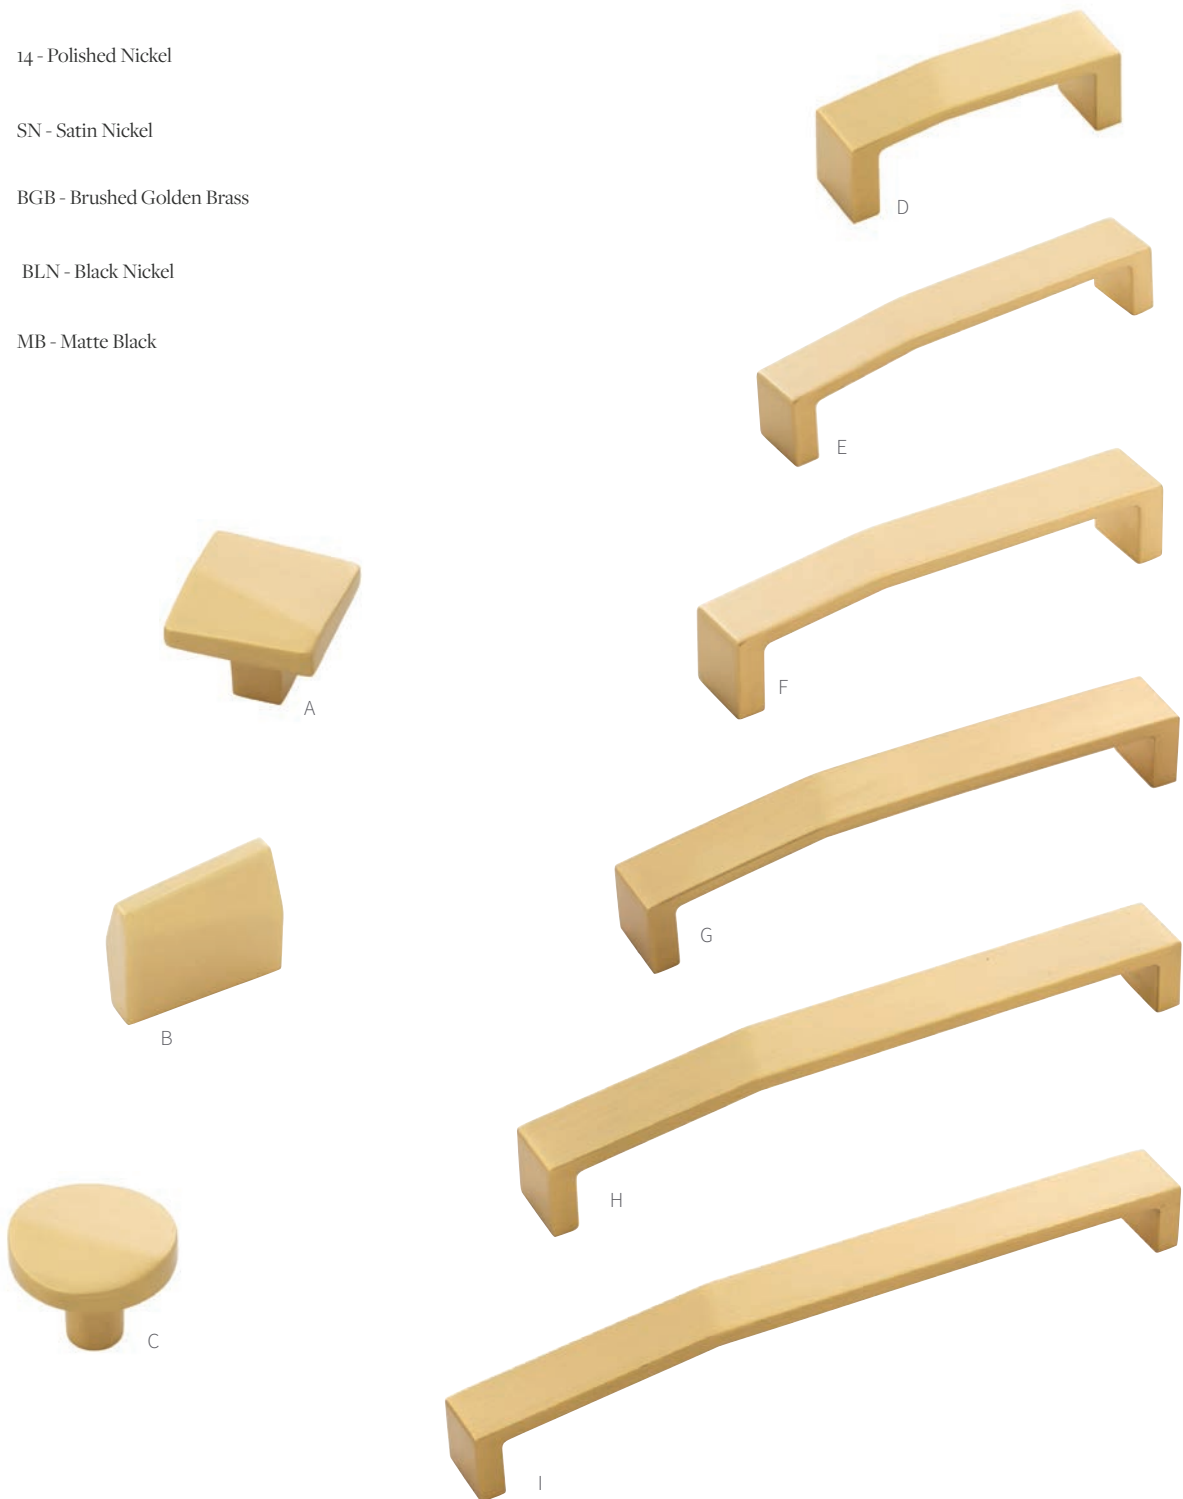

E B077154-SN
C/C: 96mm L: 4-1/8" W: 7/8" P: 1-1/8"

F B077155-SN
C/C: 128mm L: 5-3/8" W: 7/8" P: 1-3/16"

G B077156-SN
C/C: 160mm L: 6-5/16" W: 7/8" P: 1-3/16"

H B077157-SN
C/C: 192mm L: 7-7/8" W: 7/8" P: 1-3/16"

I B077158-SN
C/C: 224mm L: 8-13/16" W: 7/8" P: 1-1/4"

VEER COLLECTION

14 - Polished Nickel

SN - Satin Nickel

BGB - Brushed Golden Brass

BLN - Black Nickel

MB - Matte Black

BGB - Brushed Golden Brass

A B077150-BGB
L: 1-3/8" W: 1-3/8" P: 1-1/8" B: 7/16"

B B077152-BGB
L: 1-5/8" W: 1/2" P: 1-3/8" B: 1-5/8" x 3/8"

C B077153-BGB
P: 1-1/8" D: 1-3/8" B: 1/2"

D B077400-BGB
C/C: 3" L: 3-3/8" W: 7/8" P: 1-1/8"

E B077154-BGB
C/C: 96mm L: 4-1/8" W: 7/8" P: 1-1/8"

F B077155-BGB
C/C: 128mm L: 5-3/8" W: 7/8" P: 1-3/16"

G B077156-BGB
C/C: 160mm L: 6-5/16" W: 7/8" P: 1-3/16"

H B077157-BGB
C/C: 192mm L: 7-7/8" W: 7/8" P: 1-3/16"