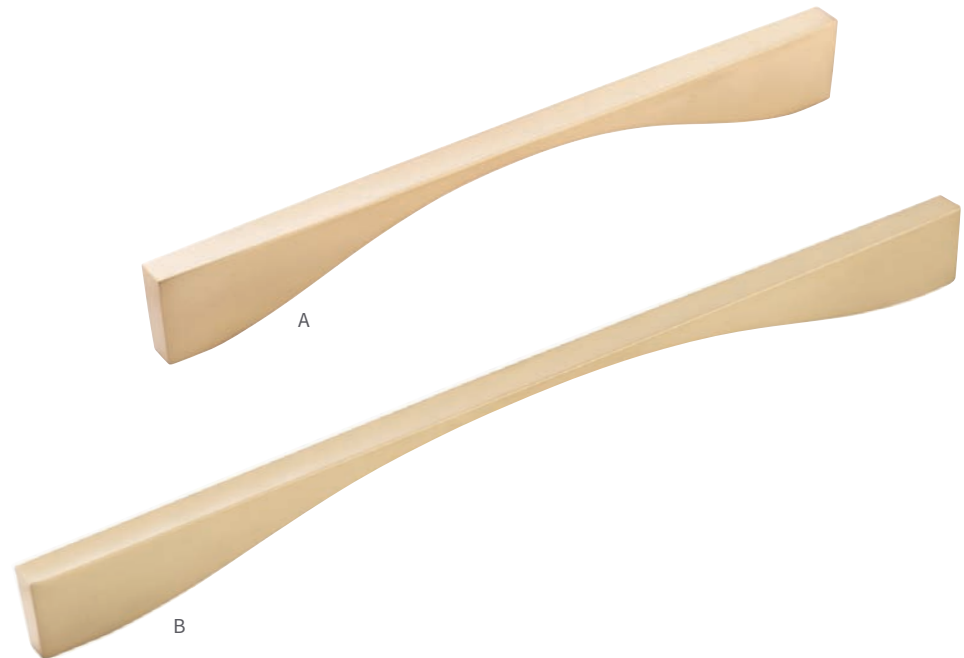

CH - Chrome

BGB - Brushed Golden Brass

MB - Matte Black

BLN - Black Nickel

A B077118-BGB
C/C: 12" L: 12-5/8" W: 3/4" P: 1-5/8"

B B077286-BGB
C/C: 18" L: 18-5/8" W: 3/4" P: 1-5/8"

Cabinet Pull Sizes Available:	Cabinet Knob Sizes Available:
3"	1-1/4"
96mm	3"
128mm	
160mm	
192mm	
224mm	
12"	