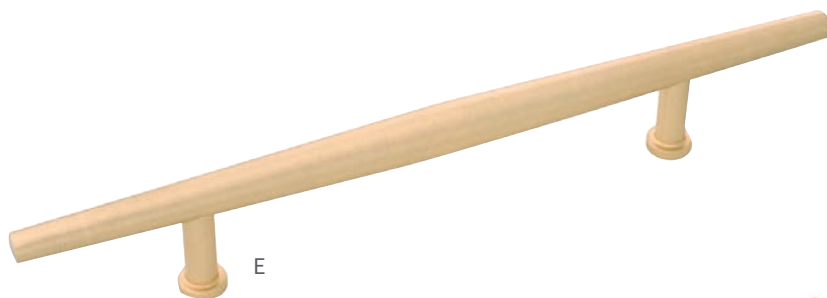

WEXLER COLLECTION

- SS - Stainless Steel
- RLB - Royal Brass
- FO - Flat Onyx

A

B

C

D

E

F

G

RLB - Royal Brass

- A B076337-RLB
  L: 1-1/2" W: 1/2" P: 1-3/8" B: 1/2"
- B B076336-RLB
  L: 1-1/2" W: 1/2" P: 1-3/8" B: 1/2"
- C B076338-RLB
  C/C: 3" L: 5-1/2" W: 1/2" P: 1-3/8"

- D B076339-RLB
  C/C: 96mm L: 6-3/4" W: 1/2" P: 1-3/8"
- E B076340-RLB
  C/C: 128mm L: 8-9/16" W: 1/2" P: 1-3/8"
- F B076341-RLB
  C/C: 160mm L: 10-5/16" W: 1/2" P: 1-3/8"

- G B076342-RLB
  C/C: 192mm L: 12-1/16" W: 1/2" P: 1-3/8"