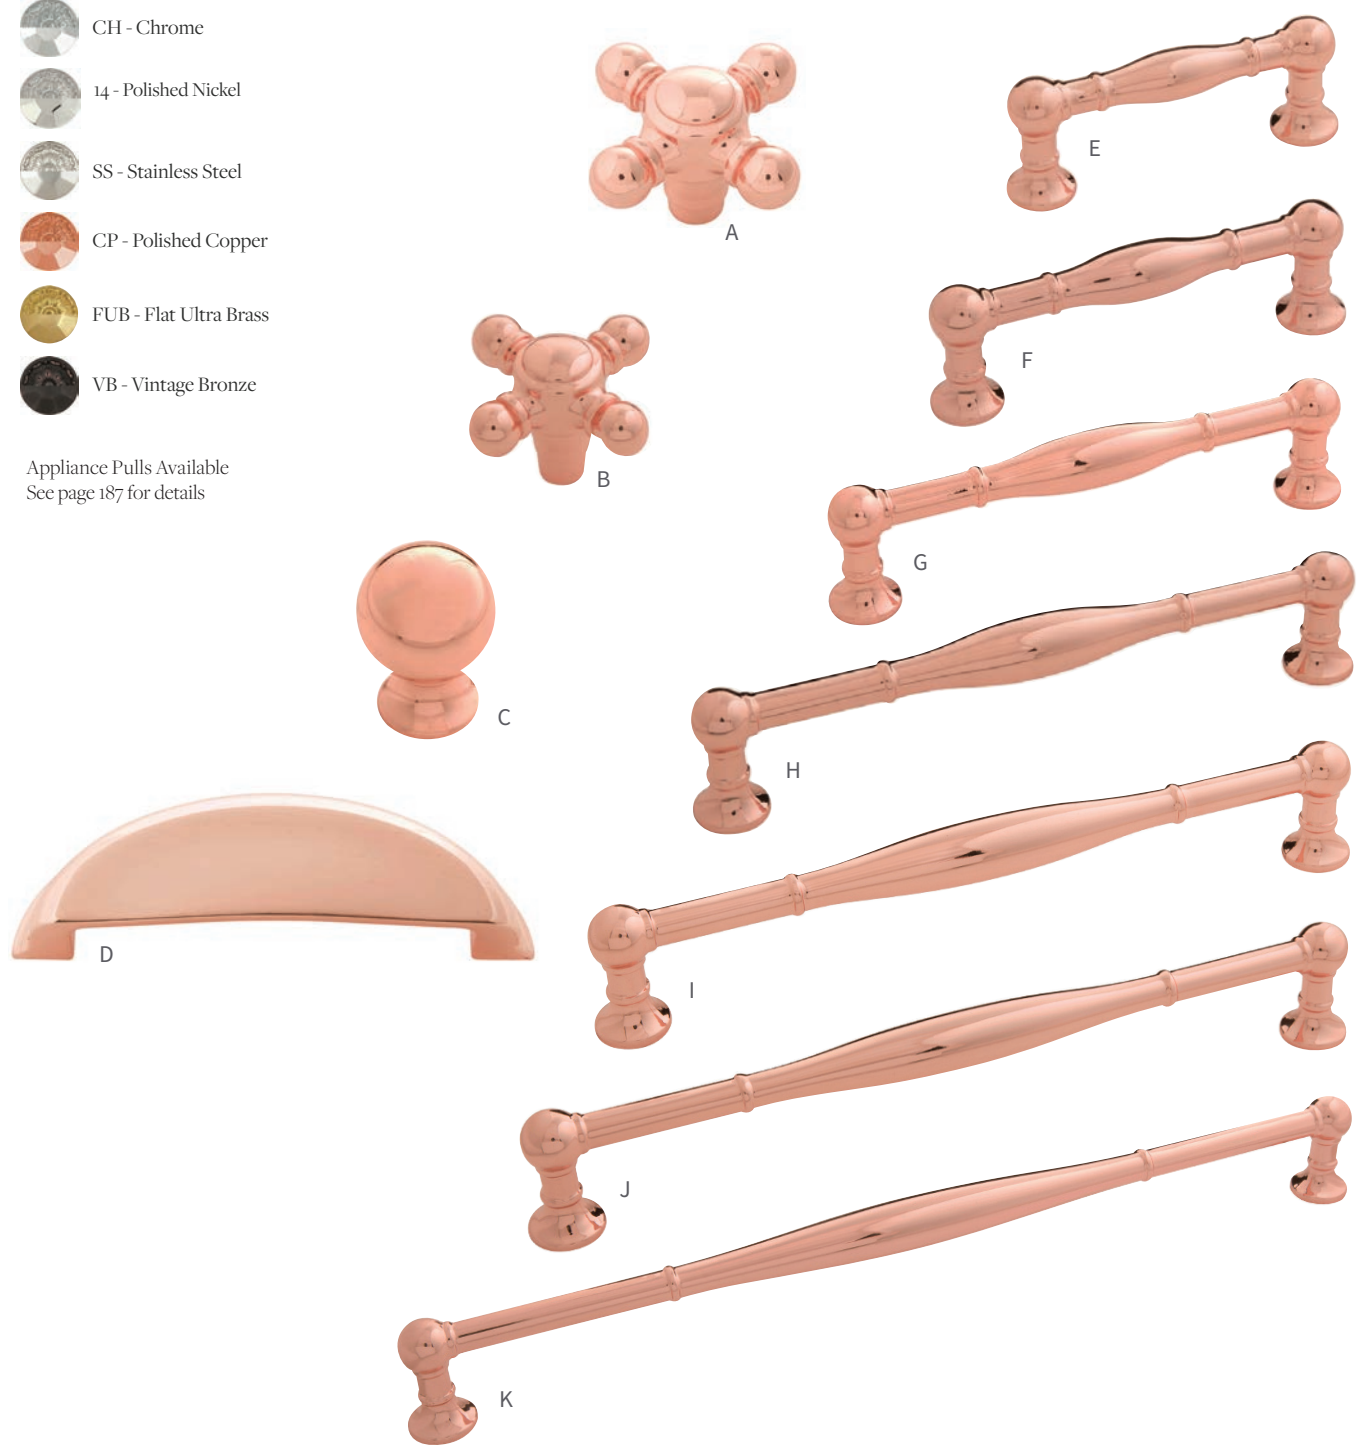

FULLER COLLECTION

- CH - Chrome
- 14 - Polished Nickel
- SS - Stainless Steel
- CP - Polished Copper
- FUB - Flat Ultra Brass
- VB - Vintage Bronze

Appliance Pulls Available
See page 187 for details

CP - Polished Copper

A B076809-CP L: 2-1/8" W: 2-1/8" P: 1-7/16" B: 1/2"	E B076289-CP C/C: 3" L: 3-3/4" W: 3/4" P: 1-7/16"	I B076292-CP C/C: 192mm L: 8-5/16" W: 3/4" P: 1-7/16"
B B075061-CP L: 1-11/16" W: 1-11/16" P: 1-1/4" B: 3/8"	F B076290-CP C/C: 96mm L: 4-1/2" W: 3/4" P: 1-7/16"	J B076293-CP C/C: 224mm L: 9-5/8" W: 13/16" P: 1-1/2"
C B076288-CP D: 1" P: 1-7/16" B: 3/4"	G B075060-CP C/C: 128mm L: 5-13/16" W: 3/4" P: 1-7/16"	K B076294-CP C/C: 12" L: 12-13/16" W: 13/16" P: 1-1/2"
D B077090-CP C/C: 96mm L: 4-9/16" W: 1-1/2" P: 1-1/8"	H B076291-CP C/C: 160mm L: 7" W: 3/4" P: 1-7/16"