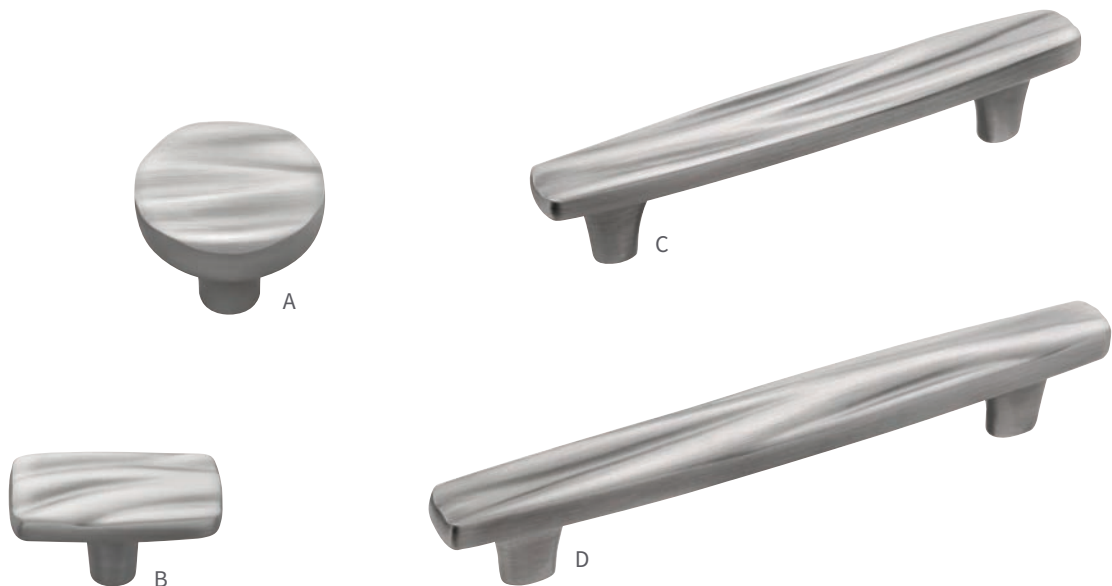

 04 - Satin Brass

SN - Satin Nickel

A B056974-SN
D: 1-1/4" P: 1-1/8" B: 7/16"

B B072431-SN
L: 2" W: 1" P: 1-3/16" B: 1/2"

C B072342-SN
C/C: 96mm L: 5-3/16" W: 7/8" P: 1-1/16"

D B072341-SN
C/C: 128mm L: 6-7/8" W: 1" P: 1-1/8"