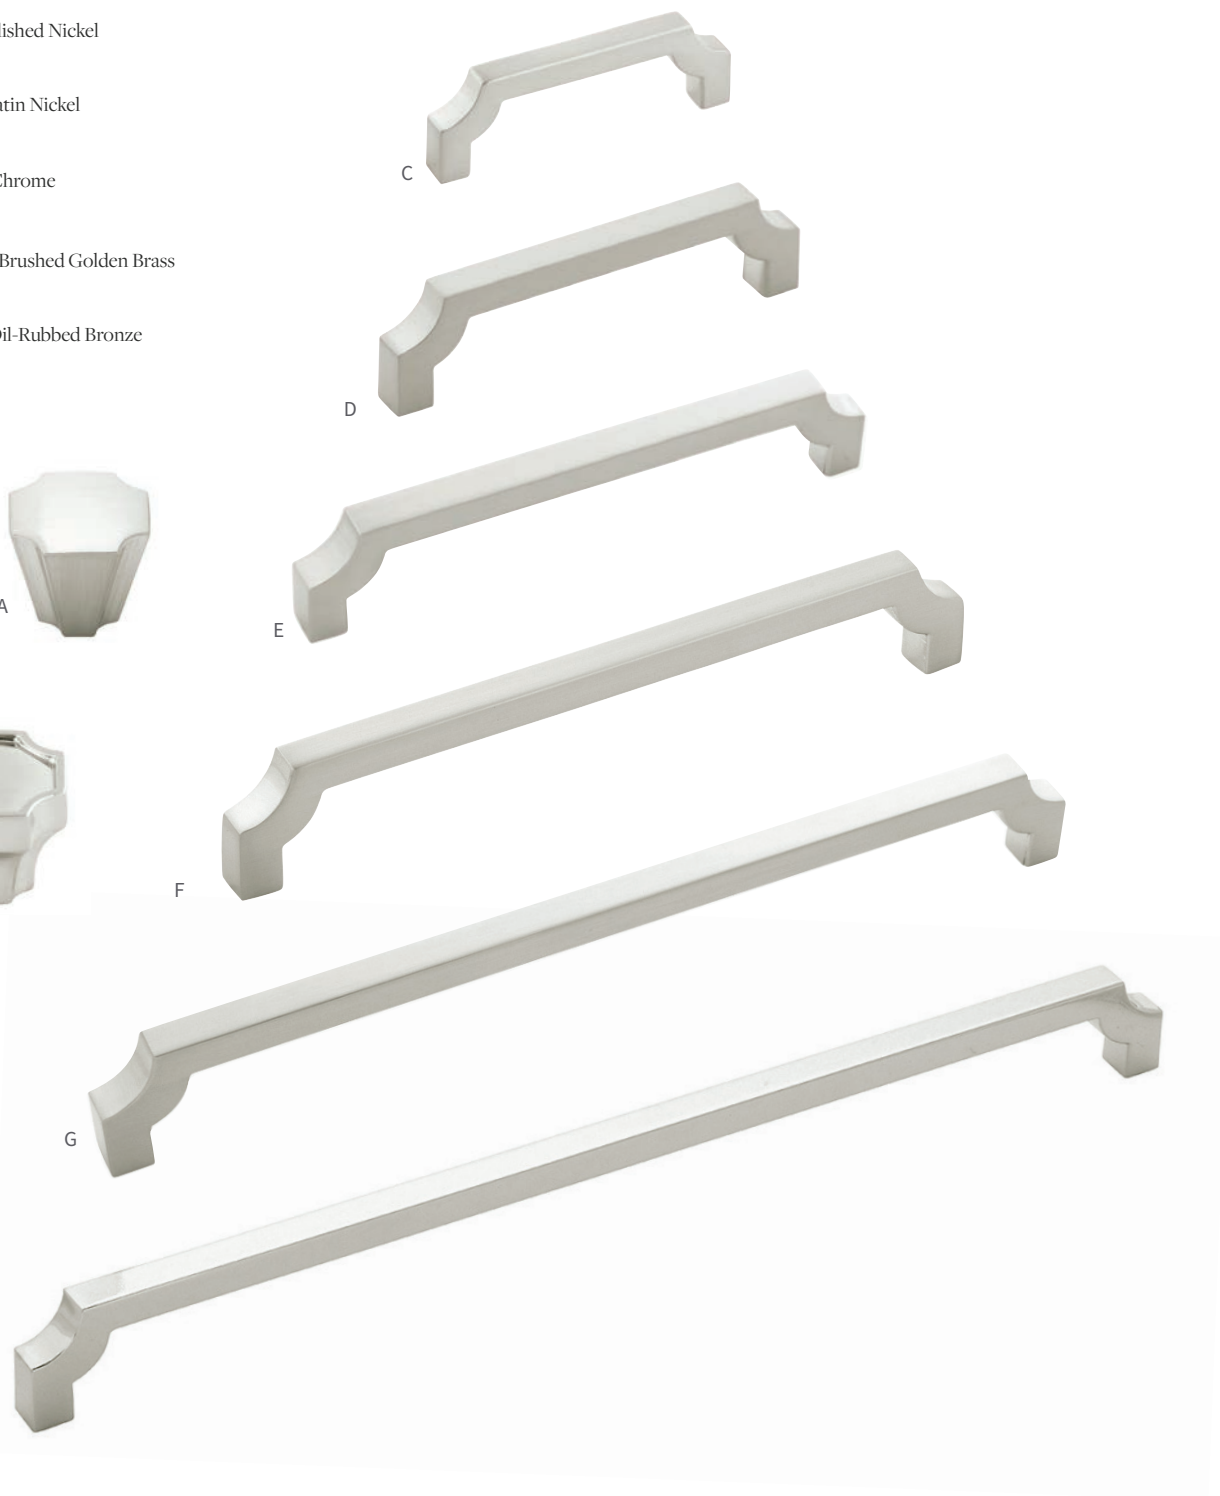

MONARCH COLLECTION

- 14 - Polished Nickel
- SN - Satin Nickel
- CH - Chrome
- BGB - Brushed Golden Brass
- 10B - Oil-Rubbed Bronze

SN - Satin Nickel

A B076635-SN L: 1-1/8" W: 1-1/8" P: 1-1/16" B: 5/8" B B076636-SN L: 1-1/4" W: 1-1/4" P: 1-1/8" B: 11/16" C B076640-SN C/C: 3" L: 3-3/8" W: 7/16" P: 1-1/8"	D B076641-SN C/C: 96mm L: 4-3/16" W: 7/16" P: 1-1/8" E B076642-SN C/C: 128mm L: 5-7/16" W: 7/16" P: 1-1/8" F B076643-SN C/C: 160mm L: 6-11/16" W: 7/16" P: 1-1/8"	G B076645-SN C/C: 224mm L: 9-1/4" W: 7/16" P: 1-3/16" H B076646-SN C/C: 12" L: 12-7/16" W: 7/16" P: 1-1/4"