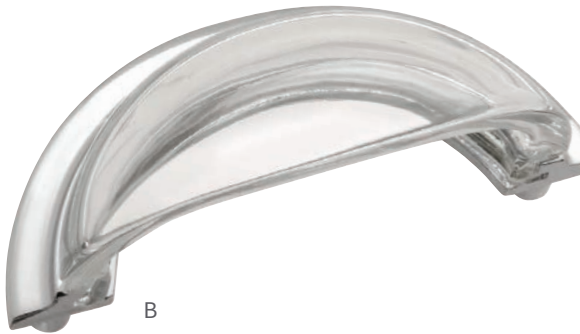

LUSTER COLLECTION - SOLID BRASS

CH - Chrome

PB - Polished Brass

*Not all items available in all finishes shown.

B

Glass with Chrome & Polished Brass

A B076274-GLCH
C/C: 3" L: 4-9/16" W: 1-1/8" P: 1-11/16"

B B076574-GLCH
C/C: 3" L: 3-9/16" W: 1-1/2" P: 1-3/8"

C B076570-GLCH
D: 1-1/2" P: 1-1/4" B: 13/16"

D B076571-GLCH
D: 1-1/4" P: 1-3/8" B: 3/4"

E B076569-GLCH
D: 1-3/8" P: 1-5/8" B: 1-1/16"

F B076572-GLCH
D: 1-1/4" P: 1-9/16" B: 9/16"

G B076568-GLCH
D: 1-1/8" P: 1-11/16" B: 1-1/16"

H B076573-GLPB
D: 1-1/4" P: 1-5/8" B: 13/16"