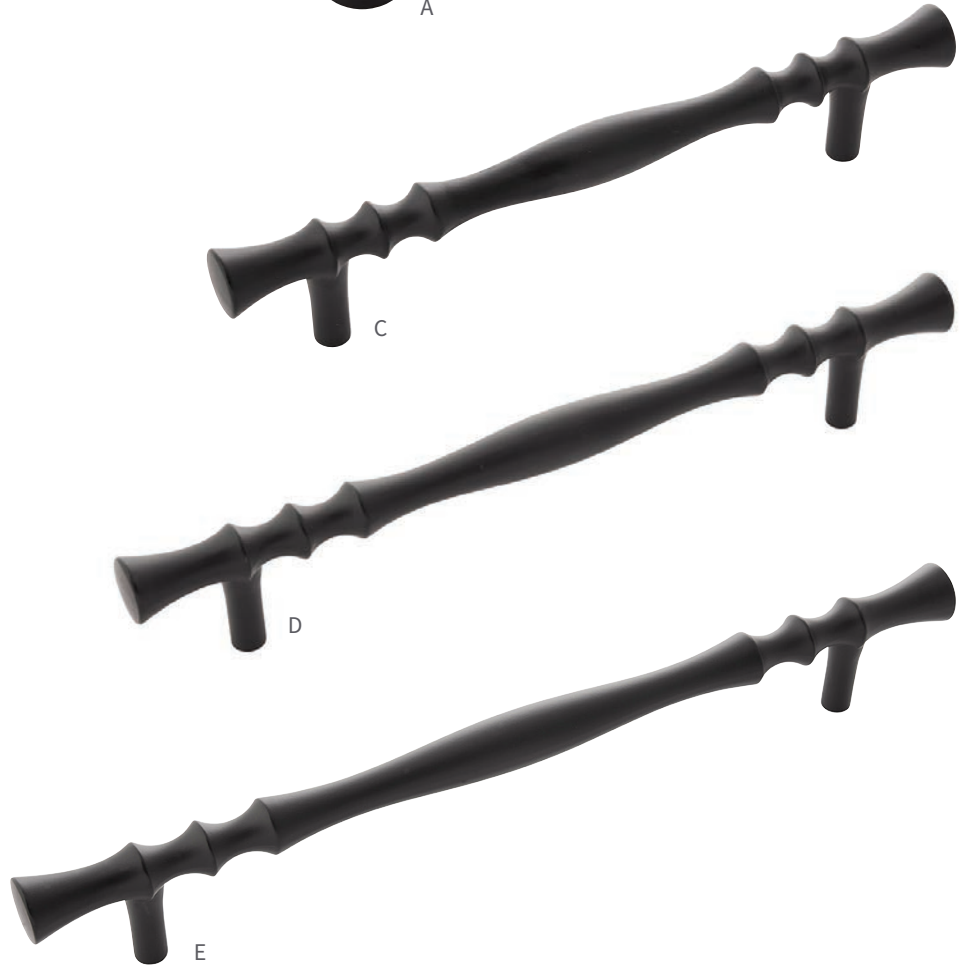

14 - Polished Nickel

SS - Stainless Steel

BGB - Brushed Golden Brass

VB - Vintage Bronze

10B - Oil-Rubbed Bronze

10B - Oil-Rubbed Bronze

A B076851-10B
D: 7/8" P: 1-1/16" B: 9/16"

B B076852-10B
D: 1-1/4" P: 1-1/4" B: 9/16"