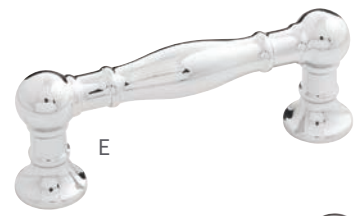

FULLER COLLECTION

- CH - Chrome
- 14 - Polished Nickel
- SS - Stainless Steel
- CP - Polished Copper
- FUB - Flat Ultra Brass
- VB - Vintage Bronze

Appliance Pulls Available
See page 186 for details

14 - Polished Nickel

A B076809-14 L: 2-1/8" W: 2-1/8" P: 1-7/16" B: 1/2" B B075061-14 L: 1-11/16" W: 1-11/16" P: 1-1/4" B: 3/8" C B076288-14 D: 1" P: 1-7/16" B: 3/4" D B077090-14 C/C: 96mm L: 4-9/16" W: 1-1/2" P: 1-1/8"	E B076289-14 C/C: 3" L: 3-3/4" W: 3/4" P: 1-7/16" F B076290-14 C/C: 96mm L: 4-1/2" W: 3/4" P: 1-7/16" G B075060-14 C/C: 128mm L: 5-13/16" W: 3/4" P: 1-7/16" H B076291-14 C/C: 160mm L: 7" W: 3/4" P: 1-7/16"	I B076292-14 C/C: 192mm L: 8-5/16" W: 3/4" P: 1-7/16" J B076293-14 C/C: 224mm L: 9-5/8" W: 13/16" P: 1-1/2" K B076294-14 C/C: 12" L: 12-13/16" W: 13/16" P: 1-1/2"