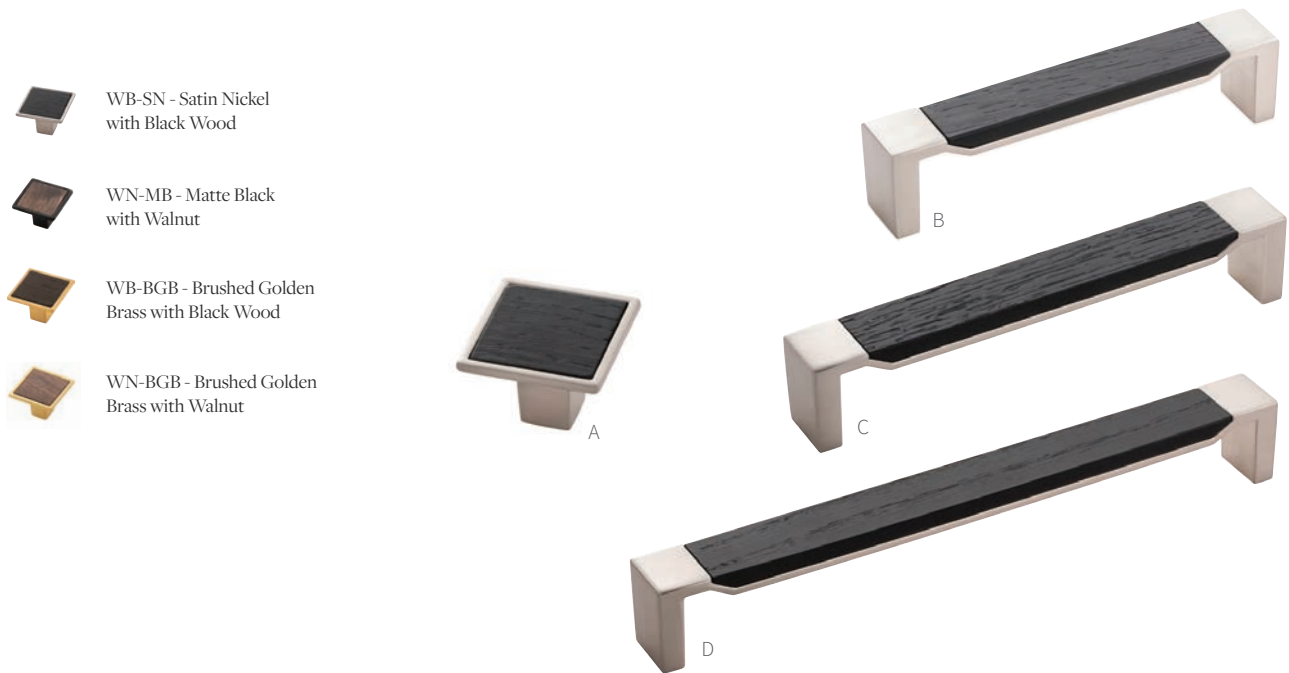

FUSE COLLECTION

- WB-SN - Satin Nickel with Black Wood
- WN-MB - Matte Black with Walnut
- WB-BGB - Brushed Golden Brass with Black Wood
- WN-BGB - Brushed Golden Brass with Walnut

WB-SN - Satin Nickel with Black Wood

A B076617WB-SN L: 1-7/16" W: 1-7/16" P: 1" B: 1/2" SQ B B076620WB-SN C/C: 128mm L: 5-7/16" W: 15/16" P: 1-1/4"	C B076710WB-SN C/C: 160mm L: 6-11/16" W: 15/16" P: 1-1/4" D B076623WB-SN C/C: 224mm L: 9-3/16" W: 15/16" P: 1-1/4"