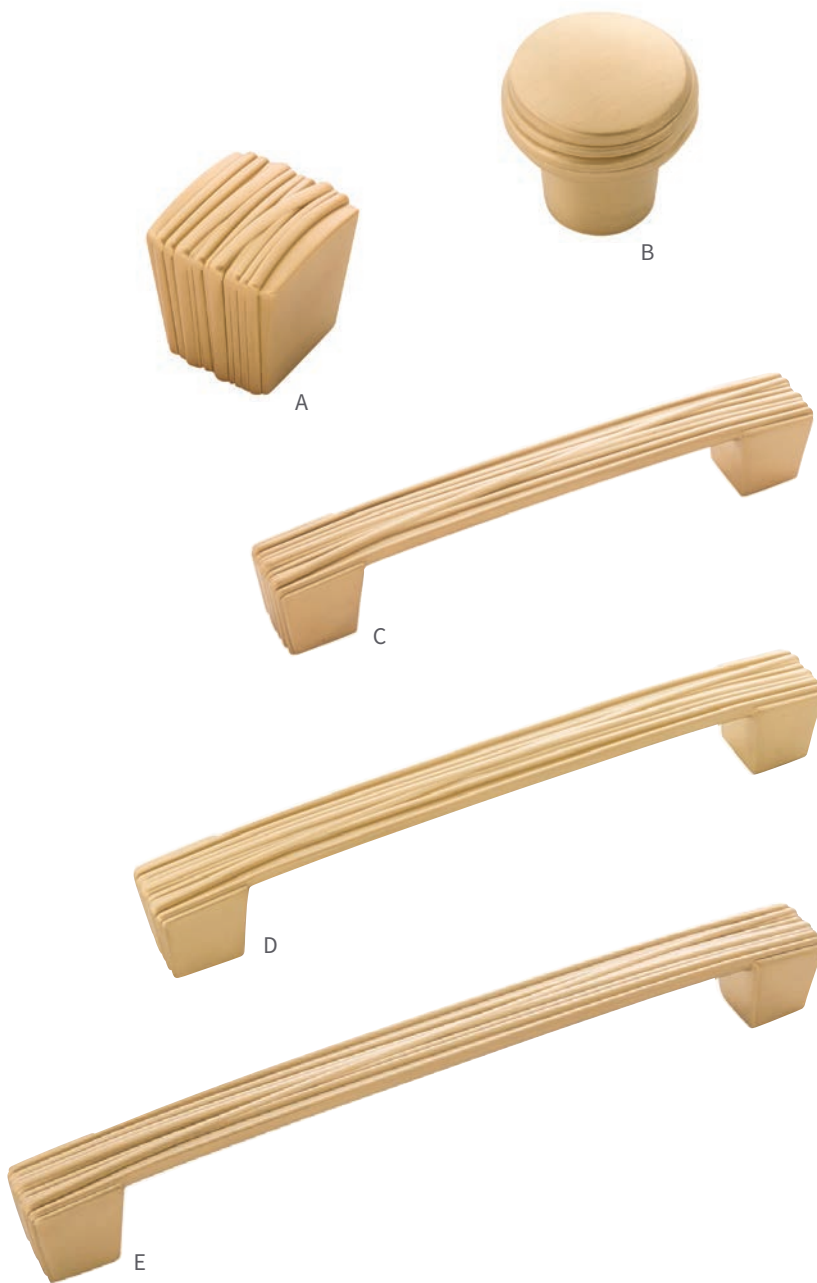

FERMATA COLLECTION

- CH - Chrome
- 14 - Polished Nickel
- SN - Satin Nickel
- BGB - Brushed Golden Brass

BGB - Brushed Golden Brass

A B077064-BGB L: 1-1/4" W: 1-1/8" P: 1-1/4" B: 1-1/16" X 7/8"	C B077065-BGB C/C: 128mm L: 6" W: 7/8" P: 1-1/8"	E B077067-BGB C/C: 192mm L: 8-1/2" W: 7/8" P: 1-3/16"
B B077063-BGB D: 1-5/16" P: 1-5/16" B: 3/4"	D B077066-BGB C/C: 160mm L: 7-1/4" W: 7/8" P: 1-3/16"