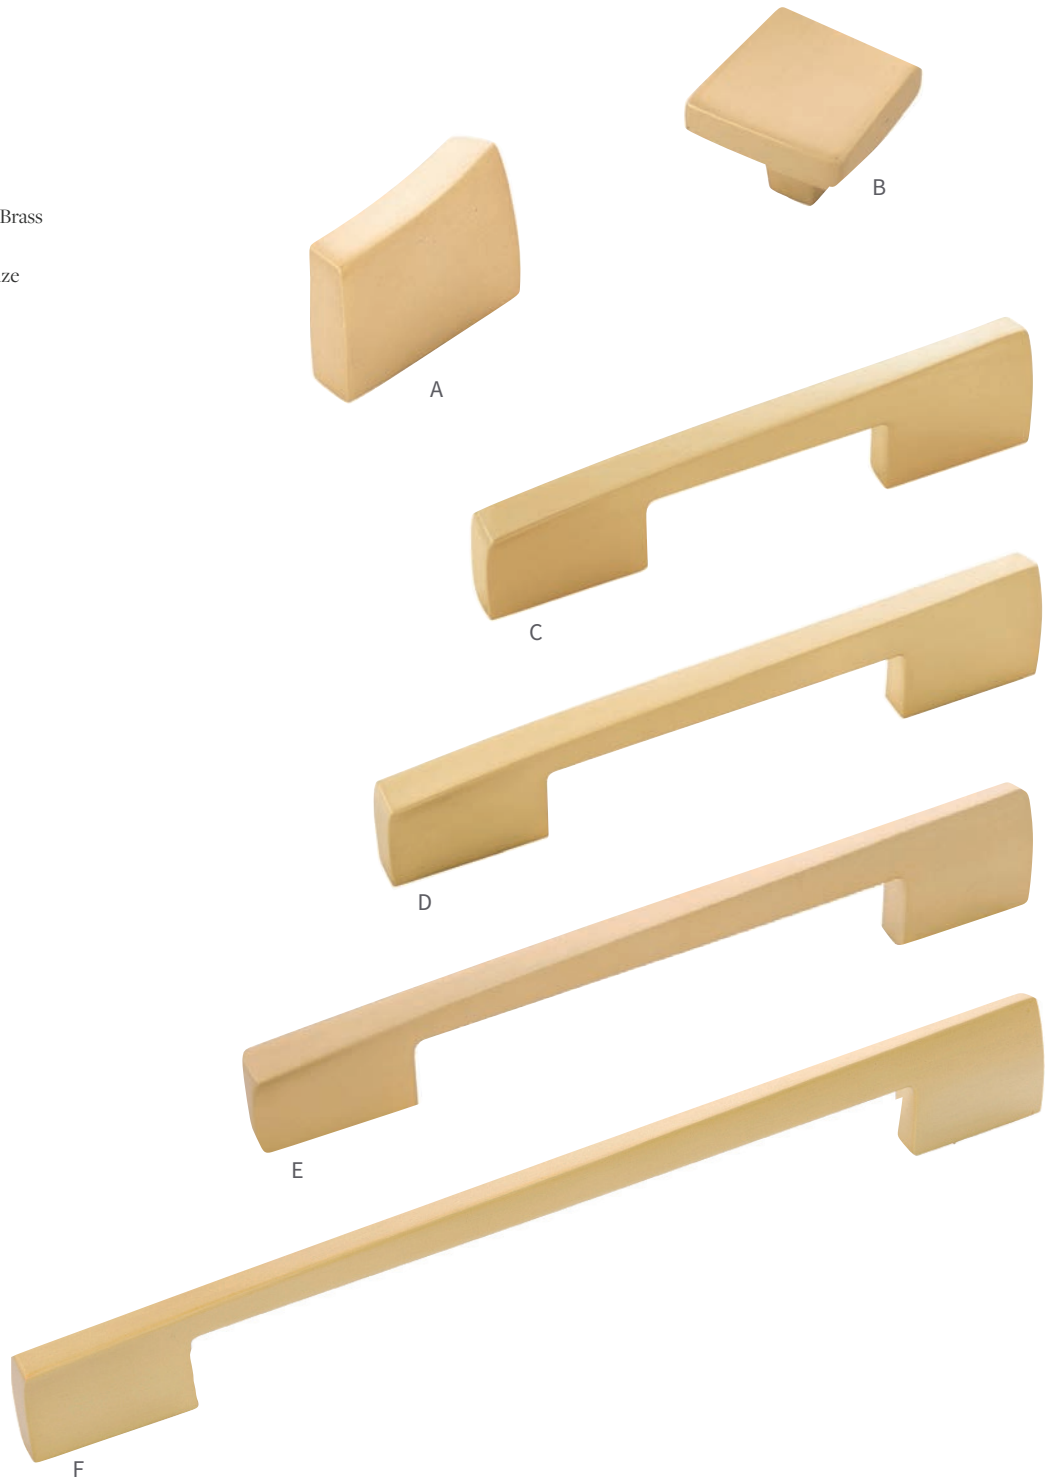

FLEX COLLECTION

- CH - Chrome
- 14 - Polished Nickel
- SN - Satin Nickel
- BGB - Brushed Golden Brass
- 10B - Oil-Rubbed Bronze

BGB - Brushed Golden Brass

A B076717-BGB
L: 1-7/16" W: 9/16" P: 1-1/8" B: 1-7/16 X 3/8"

C B076719-BGB
C/C: 3" & 96mm L: 5-1/4" W: 3/4" P: 1-1/4"

E B077023-BGB
C/C: 160mm L: 7-13/16" W: 13/16" P: 1-1/4"

B B076716-BGB
SQ: 1-1/4" P: 1-1/8" B: 3/8" SQ.

D B076720-BGB
C/C: 128mm L: 6-9/16" W: 13/16" P: 1-1/4"

F B077024-BGB
C/C: 224mm L: 10-5/16" W: 7/8" P: 1-1/4"