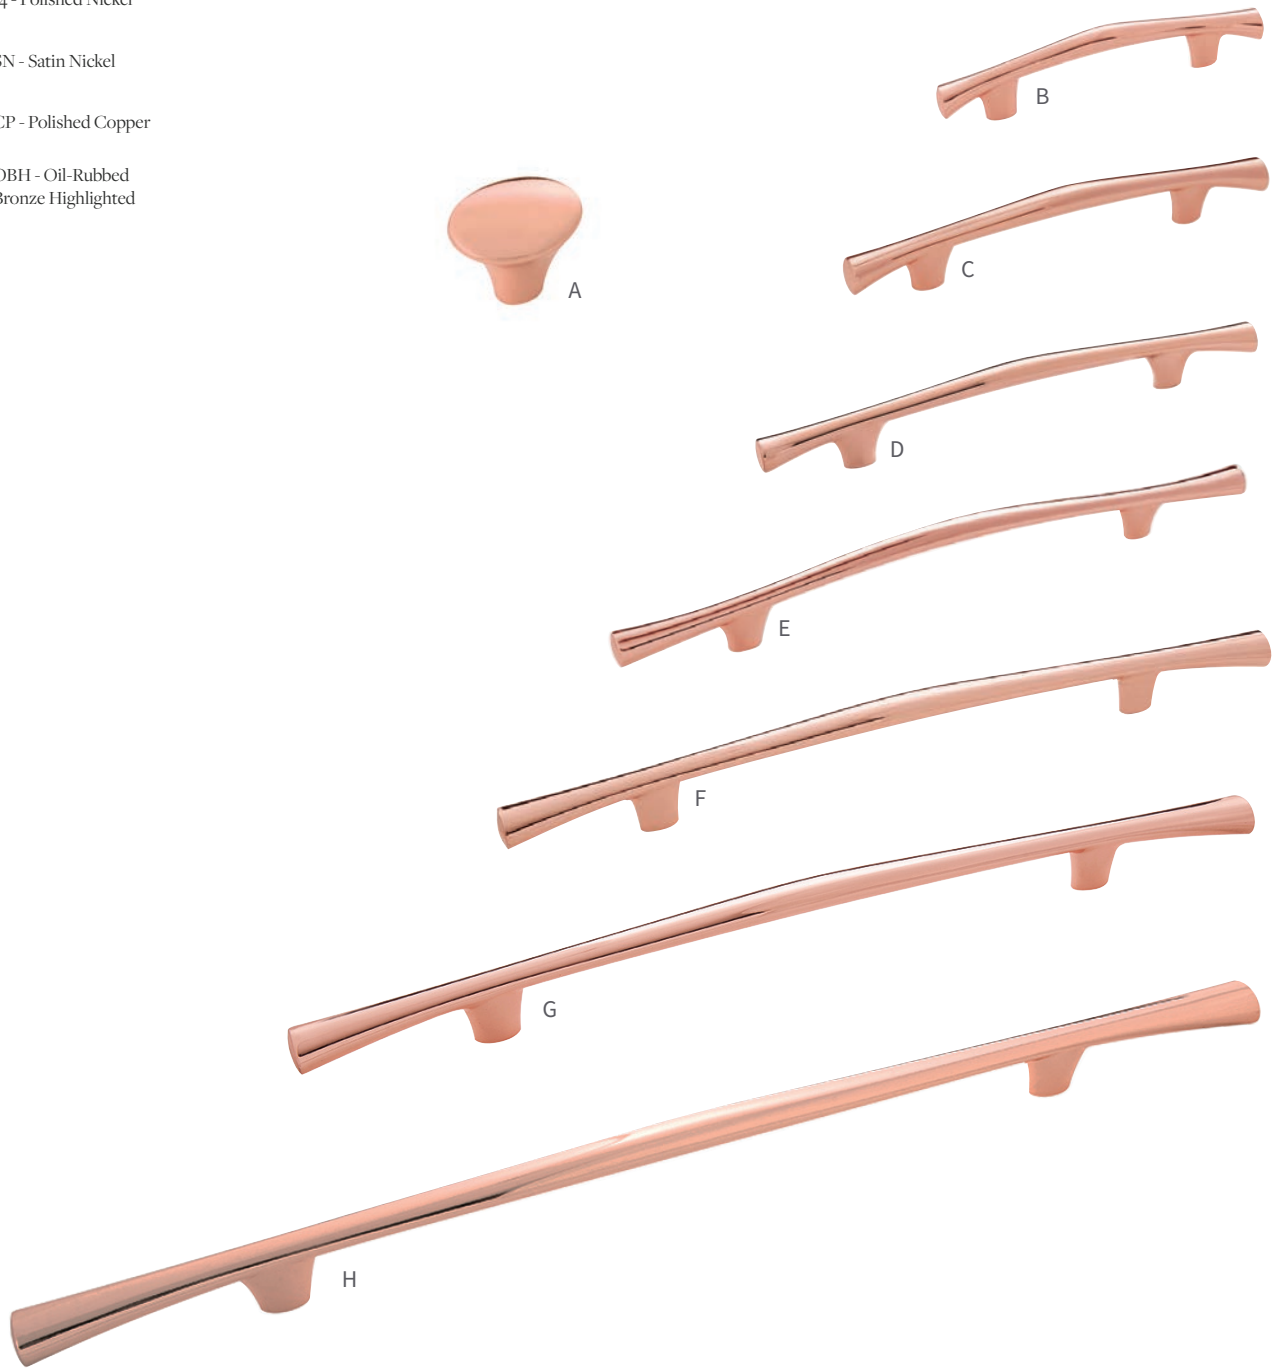

OLIVET COLLECTION

- 14 - Polished Nickel
- SN - Satin Nickel
- CP - Polished Copper
- OBH - Oil-Rubbed Bronze Highlighted

CP - Polished Copper

A B075324-CP L: 1-7/16" W: 1-1/8" P: 1-1/8" B: 1/2" x 3/8"	D B075122-CP C/C: 128mm L: 8" W: 9/16" P: 1-1/8"	G B075320-CP C/C: 224mm L: 14" W: 11/16" P: 1-5/16"
B B076037-CP C/C: 3" L: 4-3/4" W: 1/2" P: 1-1/8"	E B076039-CP C/C: 160mm L: 10" W: 9/16" P: 1-1/8"	H B075321-CP C/C: 12" L: 18-15/16" W: 7/8" P: 1-1/2"
C B075319-CP C/C: 96mm L: 6-1/16" W: 1/2" P: 1-1/8"	F B076040-CP C/C: 192mm L: 12" W: 11/16" P: 1-5/16"