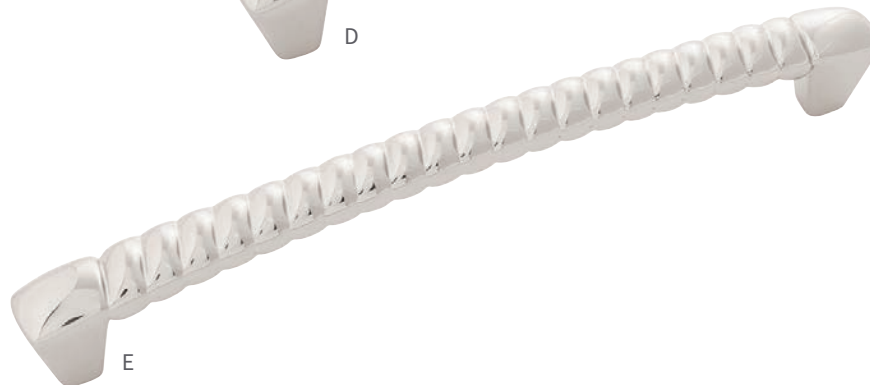

E

14 - Polished Nickel

A B077057-14
SQ: 1" P: 1-1/8" B: 11/16" SQ.

B B077058-14
D: 1-1/8" P: 1-1/16" B: 9/16"

C B077054-14
C/C: 96mm L: 4-11/16" W: 3/4" P: 1-5/16"

D B077055-14
C/C: 128mm L: 6" W: 3/4" P: 1-5/16"

E B077056-14
C/C: 192mm L: 8-1/2" W: 3/4" P: 1-5/16"