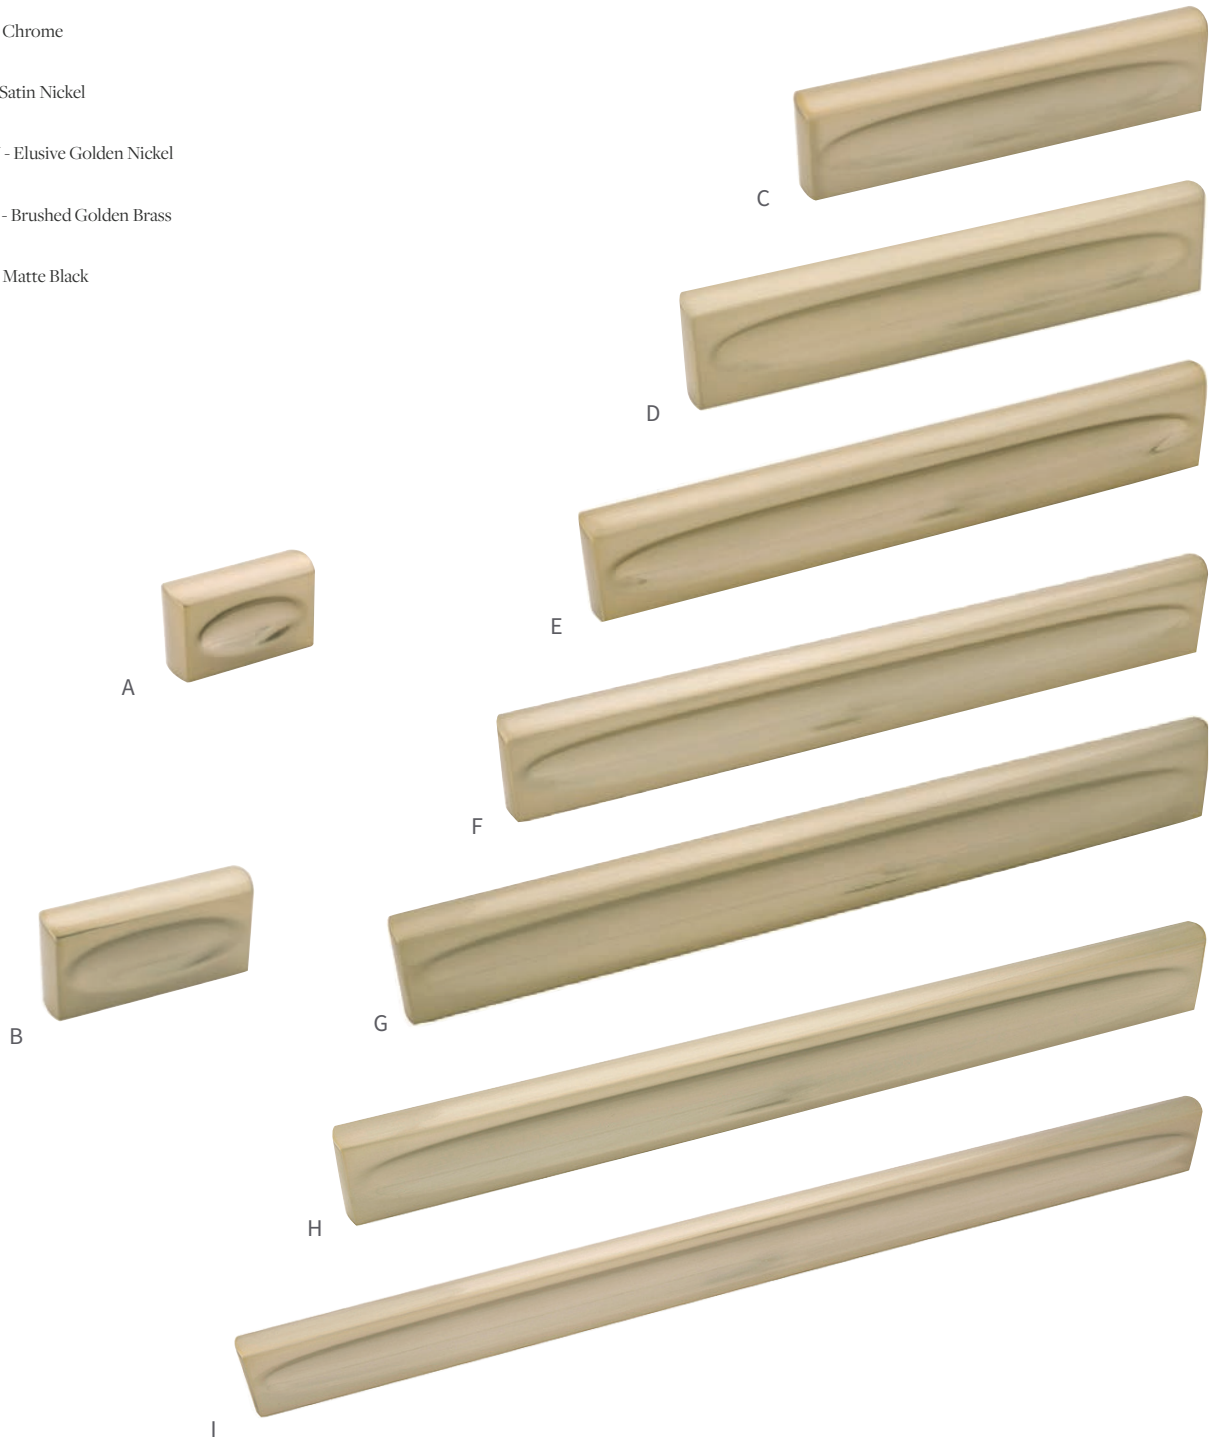

INGOT COLLECTION

EGN - Elusive Golden Nickel

A B075644-EGN L: 1-3/8" W: 7/16" P: 1-1/16"	D B076042-EGN C/C: 96mm L: 4-7/8" W: 7/16" P: 1-1/16"	G B075531-EGN C/C: 192mm L: 8-5/8" W: 7/16" P: 1-1/16"
B B075529-EGN C/C: 1" L: 2-1/16" W: 7/16" P: 1-1/16"	E B075530-EGN C/C: 128mm L: 6-1/8" W: 7/16" P: 1-1/16"	H B076008-EGN C/C: 224mm L: 9-7/8" W: 7/16" P: 1-1/16"
C B076041-EGN C/C: 3" L: 4-1/16" W: 7/16" P: 1-1/16"	F B076043-EGN C/C: 160mm L: 7-3/8" W: 7/16" P: 1-1/16"	I B075645-EGN C/C: 12" L: 13-1/16" W: 7/16" P: 1-1/16"