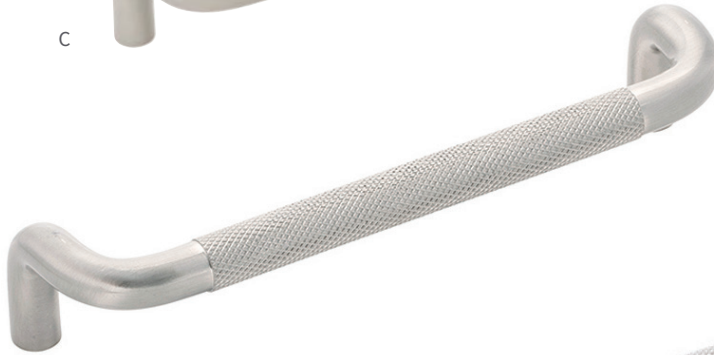

E B076877-04
C/C: 192mm L: 7-15/16" W: 1-3/8" P: 1-3/16"

VERGE COLLECTION - SOLID BRASS

CH - Chrome

SS - Stainless Steel

04 - Satin Brass

10B - Oil-Rubbed Bronze

A

B

C

D

E

SS - Stainless Steel

A B076864-SS
D: 7/8" P: 1-1/8" B: 1/2"

B B076865-SS
D: 1-3/16" P: 1-1/4" B: 11/16"

C B076871-SS
C/C: 96mm L: 4-1/8" W: 1-3/8" P: 1-3/16"

D B076873-SS
C/C: 128mm L: 5-7/16" W: 1-3/8" P: 1-3/16"