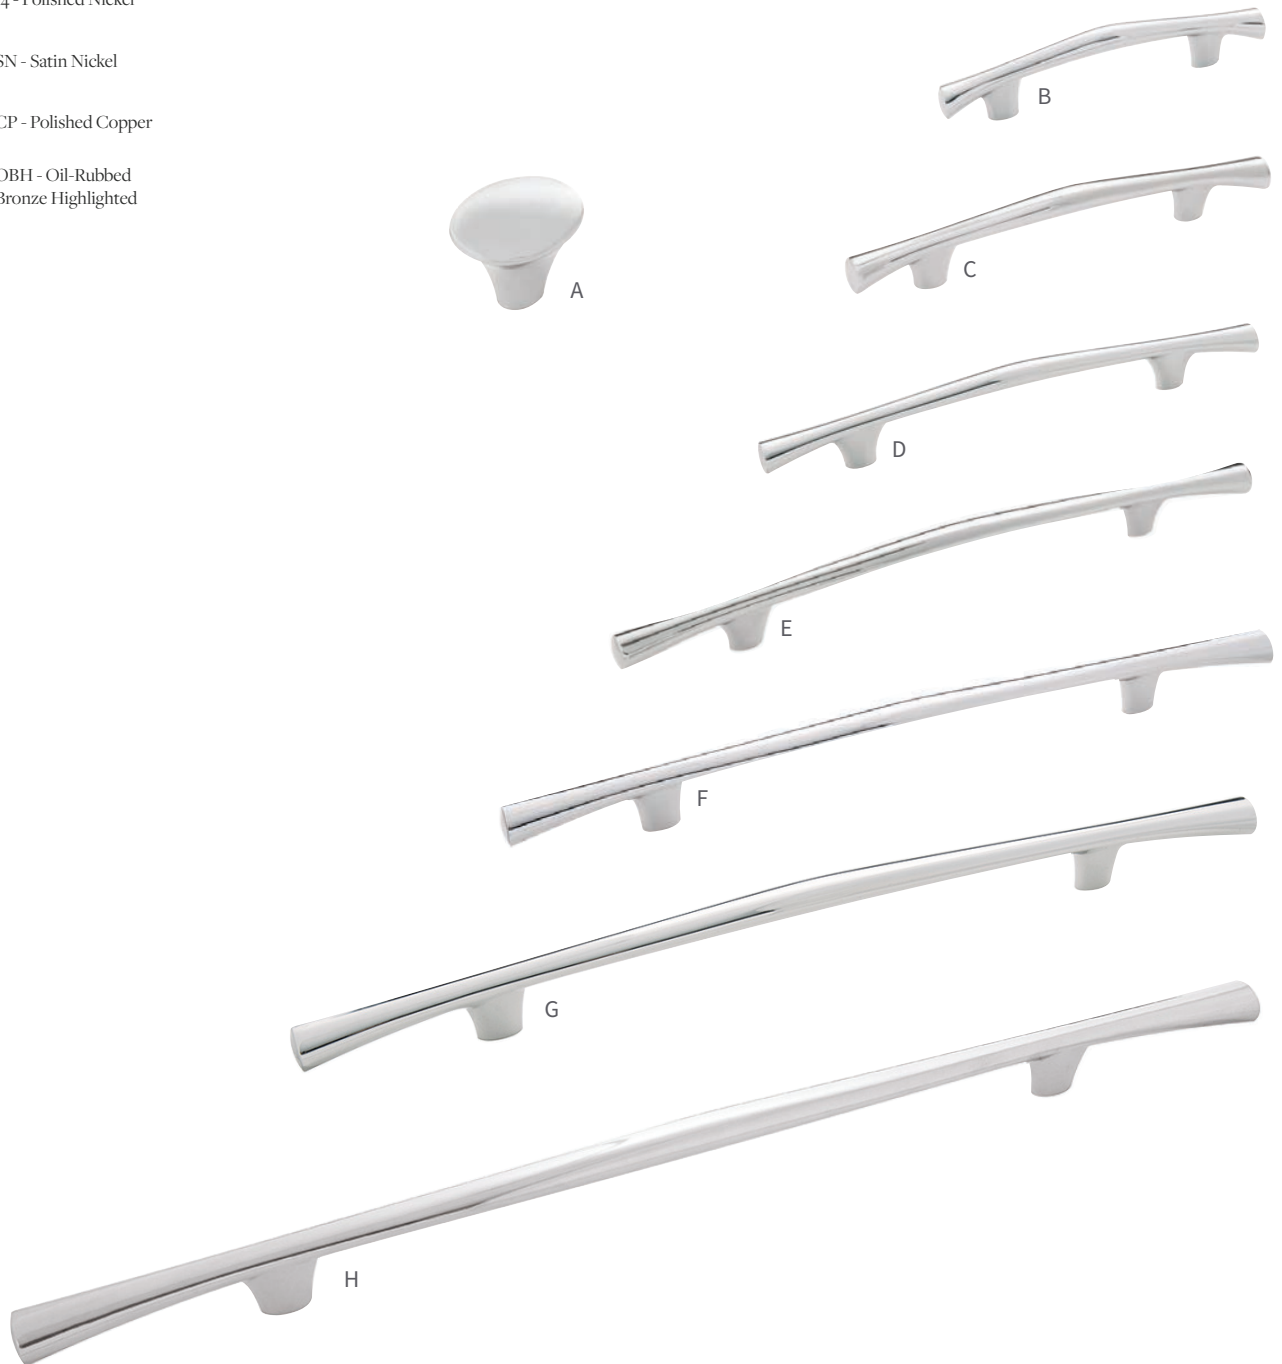

OLIVET COLLECTION

- 14 - Polished Nickel
- SN - Satin Nickel
- CP - Polished Copper
- OBH - Oil-Rubbed Bronze Highlighted

14 - Polished Nickel

A B075324-14 L: 1-7/16" W: 1-1/8" P: 1-1/8" B: 1/2" x 3/8"	D B075122-14 C/C: 128mm L: 8" W: 9/16" P: 1-1/8"	G B075320-14 C/C: 224mm L: 14" W: 11/16" P: 1-5/16"
B B076037-14 C/C: 3" L: 4-3/4" W: 1/2" P: 1-1/8"	E B076039-14 C/C: 160mm L: 10" W: 9/16" P: 1-1/8"	H B075321-14 C/C: 12" L: 18-15/16" W: 7/8" P: 1-1/2"
C B075319-14 C/C: 96mm L: 6-1/16" W: 1/2" P: 1-1/8"	F B076040-14 C/C: 192mm L: 12" W: 11/16" P: 1-5/16"