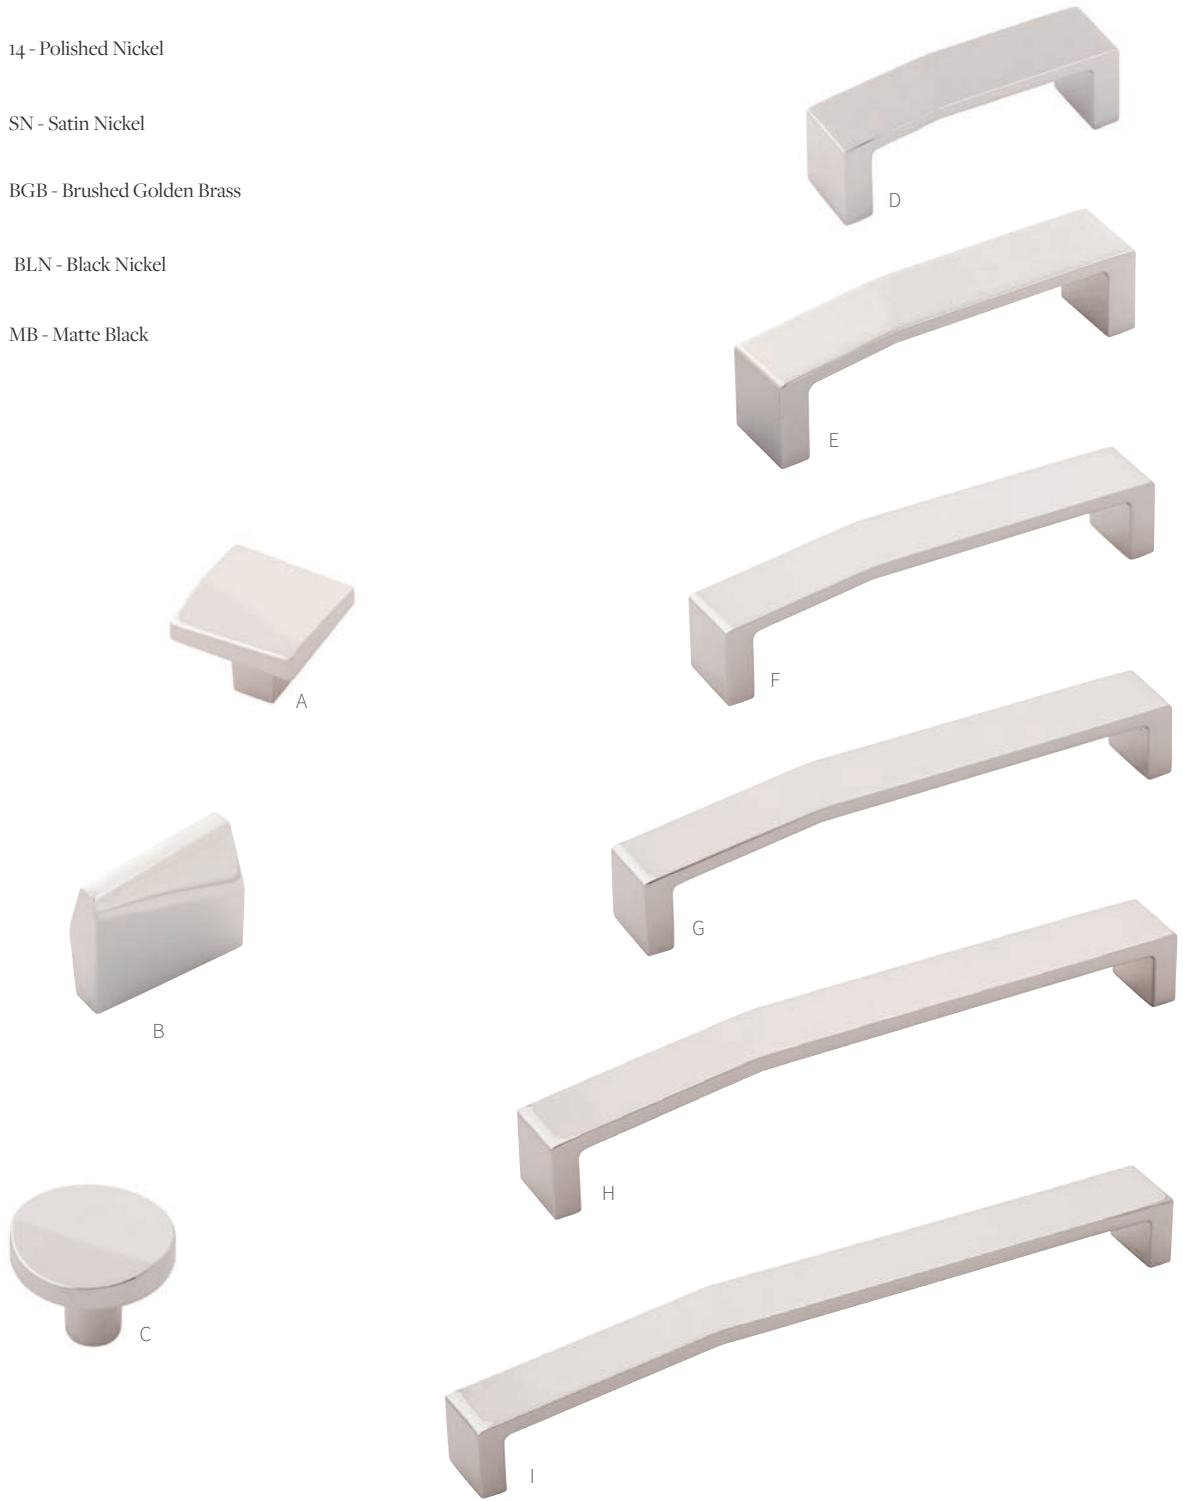

14 - Polished Nickel

SN - Satin Nickel

BGB - Brushed Golden Brass

BLN - Black Nickel

MB - Matte Black

14 - Polished Nickel

A B077150-14
L: 1-3/8" W: 1-3/8" P: 1-1/8" B: 7/16"

B B077152-14
L: 1-5/8" W: 1/2" P: 1-3/8" B: 1-5/8" x 3/8"

C B077153-14
P: 1-1/8" D: 1-3/8" B: 1/2"

D B077400-14
C/C: 3" L: 3-3/8" W: 7/8" P: 1-1/8"

E B077154-14
C/C: 96mm L: 4-1/8" W: 7/8" P: 1-1/8"

F B077155-14
C/C: 128mm L: 5-3/8" W: 7/8" P: 1-3/16"

G B077156-14
C/C: 160mm L: 6-5/16" W: 7/8" P: 1-3/16"