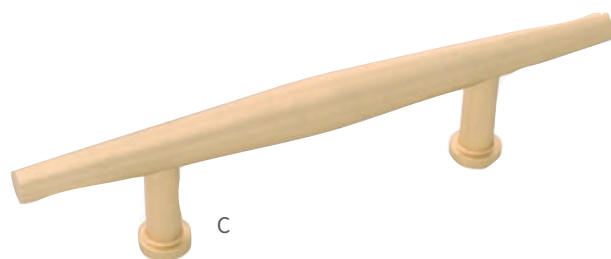

WEXLER COLLECTION

- SS - Stainless Steel
- RLB - Royal Brass
- FO - Flat Onyx

A

B

C

D

E

F

G

RLB - Royal Brass

- A B076337-RLB
  L: 1-1/2" W: 1/2" P: 1-3/8" B: 1/2"
- B B076336-RLB
  L: 1-1/2" W: 1/2" P: 1-3/8" B: 1/2"
- C B076338-RLB
  C/C: 3" L: 5-1/2" W: 1/2" P: 1-3/8"

- D B076339-RLB
  C/C: 96mm L: 6-3/4" W: 1/2" P: 1-3/8"
- E B076340-RLB
  C/C: 128mm L: 8-9/16" W: 1/2" P: 1-3/8"
- F B076341-RLB
  C/C: 160mm L: 10-5/16" W: 1/2" P: 1-3/8"

- G B076342-RLB
  C/C: 192mm L: 12-1/16" W: 1/2" P: 1-3/8"