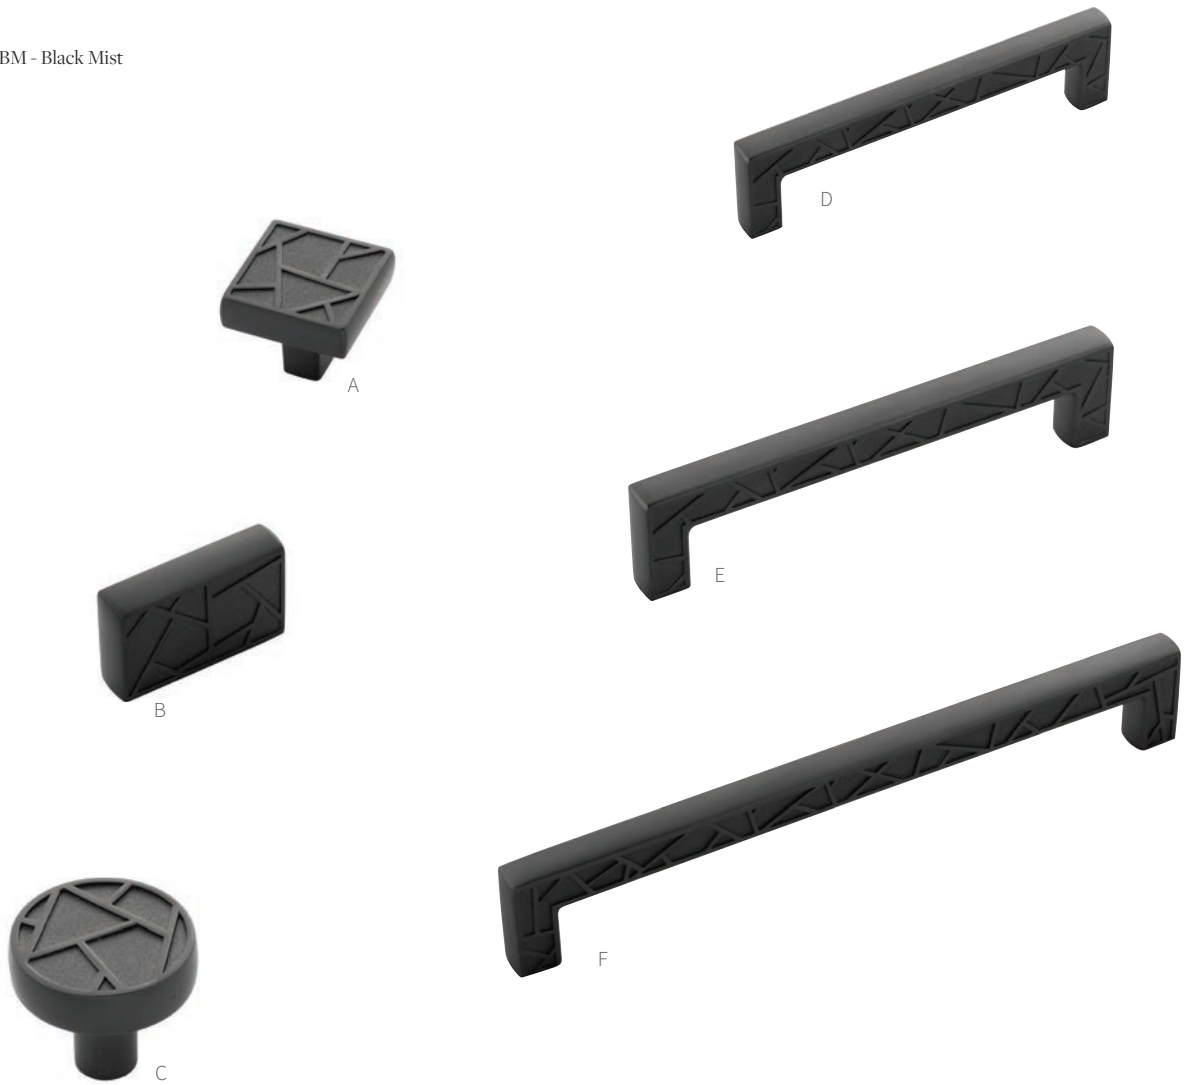

CULLET COLLECTION

CH - Chrome

SN - Satin Nickel

BGB - Brushed Golden Brass

BM - Black Mist

BM - Black Mist

A B077134-BM
L: 1-3/8" W: 1-3/8" P: 1-3/16" B: 7/16"

B B077135-BM
L: 1-15/16" W: 1/2" P: 1-3/16"

C B077140-BM
D: 1-3/8" B: 1/2" P: 1-3/16"

D B077139-BM
C/C: 96mm L: 4-3/8" W: 1/2" P: 1-5/16"

E B077137-BM
C/C: 192mm L: 8-1/8" W: 1/2" P: 1-5/16"

F B077136-BM
C/C: 128mm L: 5-5/8" W: 1/2" P: 1-5/16"