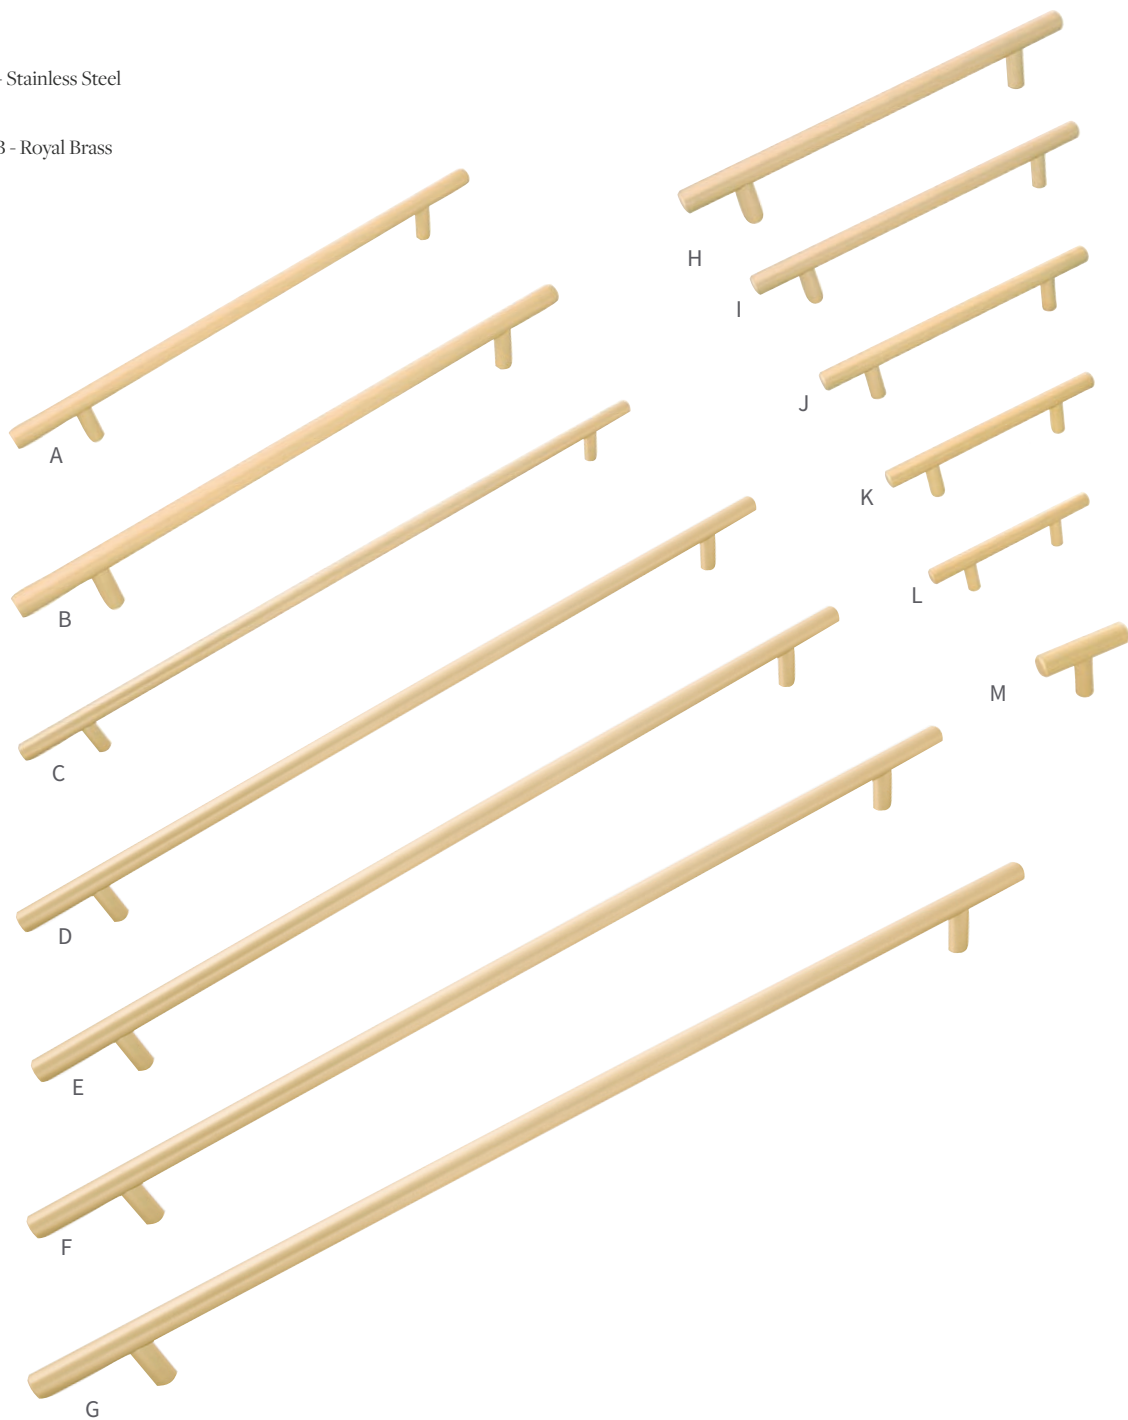

SS - Stainless Steel

RLB - Royal Brass

SS - Stainless Steel

- | | | |
|--|--|---|
| A B074878-SS
C/C: 256mm L: 13-1/4" W: 1/2" P: 1-3/8" | F B074883-SS
C/C: 640mm L: 28-3/8" W: 1/2" P: 1-3/8" | K B074874-SS
C/C: 96mm L: 6-1/8" W: 1/2" P: 1-3/8" |
| B B074879-SS
C/C: 320mm L: 15-3/4" W: 1/2" P: 1-3/8" | G B074884-SS
C/C: 768mm L: 33-3/8" W: 1/2" P: 1-3/8" | L B074873-SS
C/C: 3" L: 5-3/8" W: 1/2" P: 1-3/8" |
| C B074880-SS
C/C: 416mm L: 19-9/16" W: 1/2" P: 1-3/8" | H B074877-SS
C/C: 192mm L: 9-15/16" W: 1/2" P: 1-3/8" | M B055191-SS
L: 2" W: 1/2" P: 1-3/8" B: 3/8" |
| D B074881-SS
C/C: 480mm L: 22-1/6" W: 1/2" P: 1-3/8" | I B074876-SS
C/C: 160mm L: 8-11/16" W: 1/2" P: 1-3/8" | |
| E B074882-SS
C/C: 544mm L: 24-9/16" W: 1/2" P: 1-3/8" | J B074875-SS
C/C: 128mm L: 7-3/8" W: 1/2" P: 1-3/8" | |

CONTEMPORARY BAR PULLS COLLECTION - STEEL

SS - Stainless Steel

RLB - Royal Brass

RLB - Royal Brass

- A B076756-RLB
C/C: 256mm L: 13-1/4" W: 1/2" P: 1-3/8"
- B B076757-RLB
C/C: 320mm L: 15-3/4" W: 1/2" P: 1-3/8"
- C B076758-RLB
C/C: 416mm L: 19-9/16" W: 1/2" P: 1-3/8"
- D B076759-RLB
C/C: 480mm L: 22-1/16" W: 1/2" P: 1-3/8"
- E B076760-RLB
C/C: 544mm L: 24-9/16" W: 1/2" P: 1-3/8"