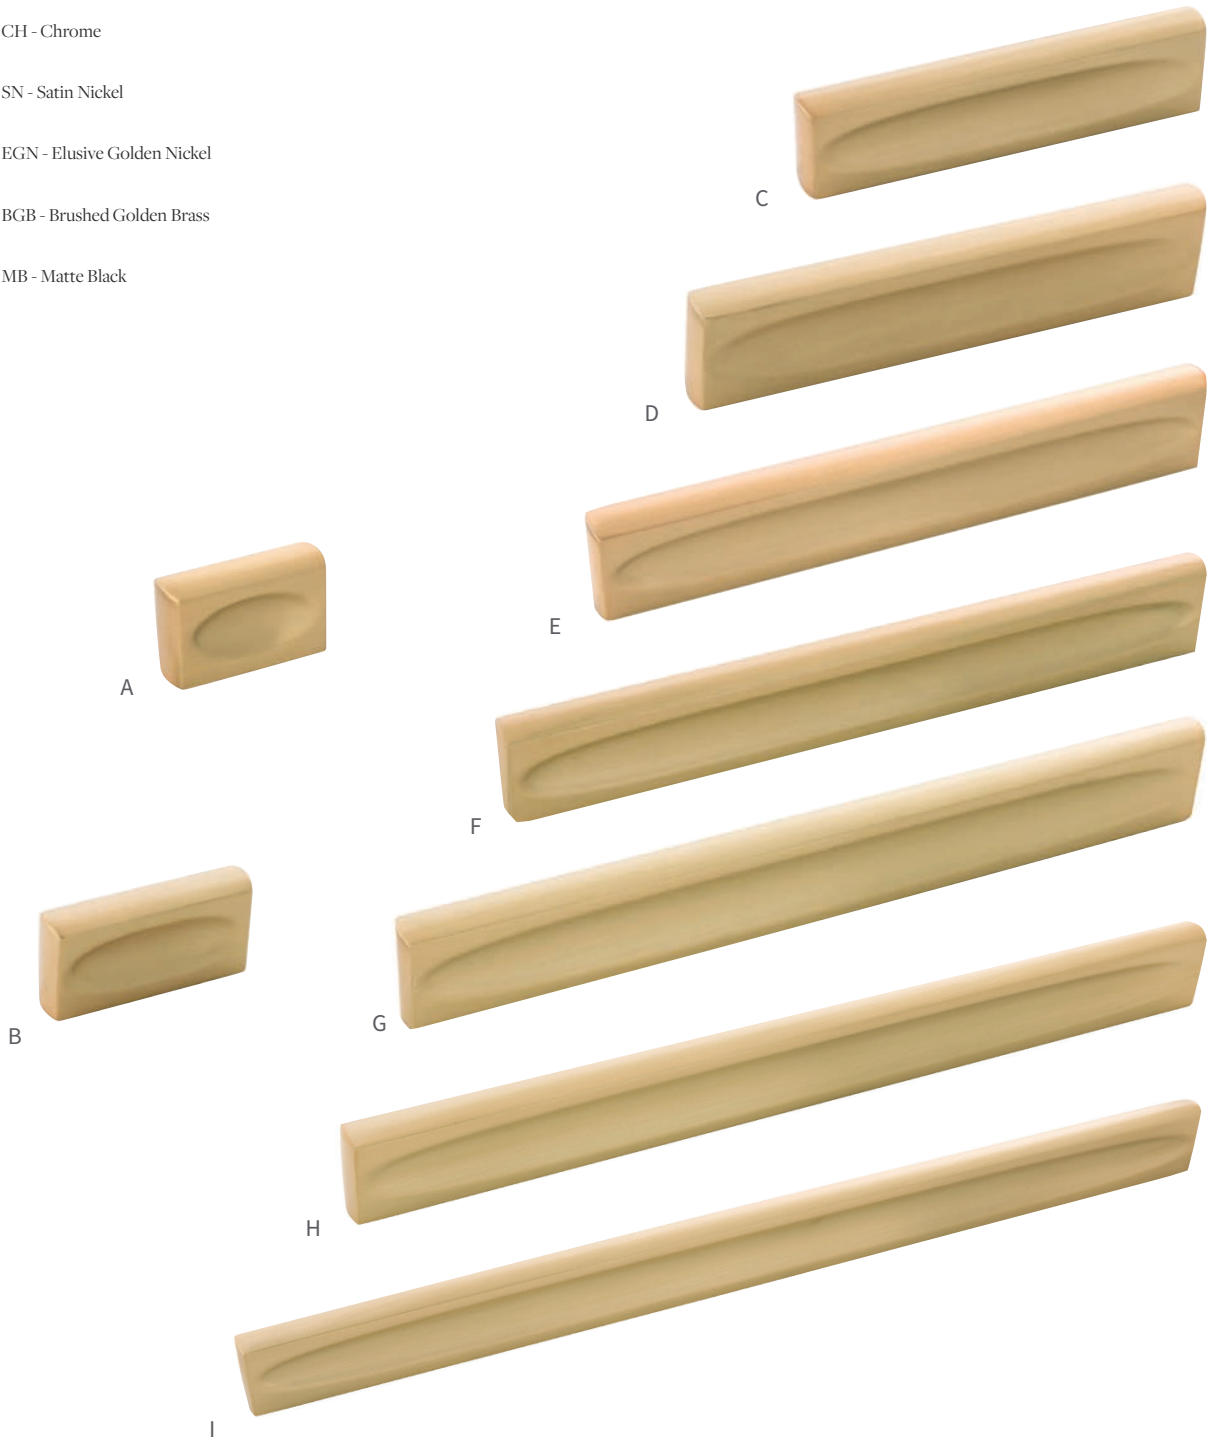

INGOT COLLECTION

- CH - Chrome
- SN - Satin Nickel
- EGN - Elusive Golden Nickel
- BGB - Brushed Golden Brass
- MB - Matte Black

BGB - Brushed Golden Brass

A B075644-BGB L: 1-3/8" W: 7/16" P: 1-1/16"	D B076042-BGB C/C: 96mm L: 4-7/8" W: 7/16" P: 1-1/16"	G B075531-BGB C/C: 192mm L: 8-5/8" W: 7/16" P: 1-1/16"
B B075529-BGB C/C: 1" L: 2-1/16" W: 7/16" P: 1-1/16"	E B075530-BGB C/C: 128mm L: 6-1/8" W: 7/16" P: 1-1/16"	H B076008-BGB C/C: 224mm L: 9-7/8" W: 7/16" P: 1-1/16"
C B076041-BGB C/C: 3" L: 4-1/16" W: 7/16" P: 1-1/16"	F B076043-BGB C/C: 160mm L: 7-3/8" W: 7/16" P: 1-1/16"	I B075645-BGB C/C: 12" L: 13-1/16" W: 7/16" P: 1-1/16"