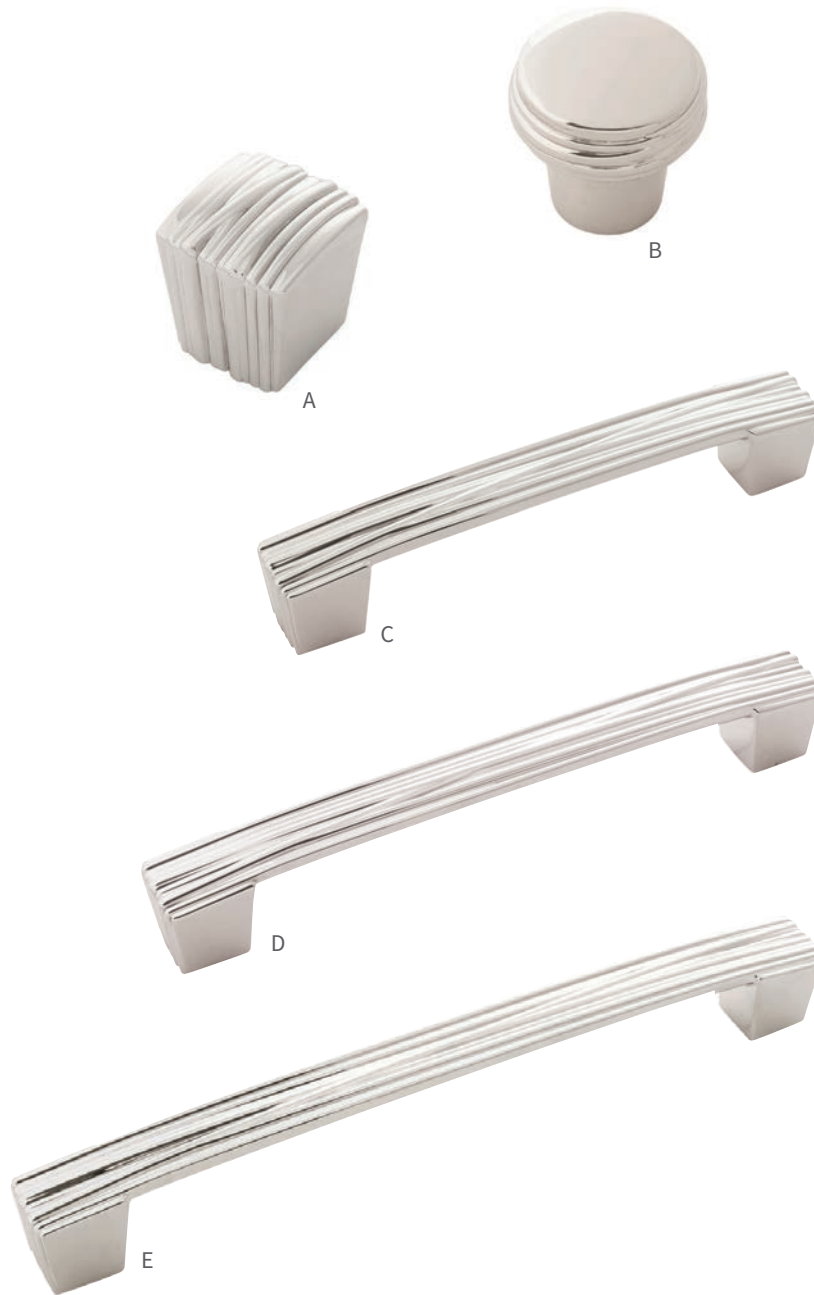

FERMATA COLLECTION

CH - Chrome

14 - Polished Nickel

SN - Satin Nickel

BGB - Brushed Golden Brass

14 - Polished Nickel

A B077064-14
L: 1-1/4" W: 1-1/8" P: 1-1/4" B: 1-1/16" X 7/8"

B B077063-14
D: 1-5/16" P: 1-5/16" B: 3/4"

C B077065-14
C/C: 128mm L: 6" W: 7/8" P: 1-1/8"

D B077066-14
C/C: 160mm L: 7-1/4" W: 7/8" P: 1-3/16"

E B077067-14
C/C: 192mm L: 8-1/2" W: 7/8" P: 1-3/16"