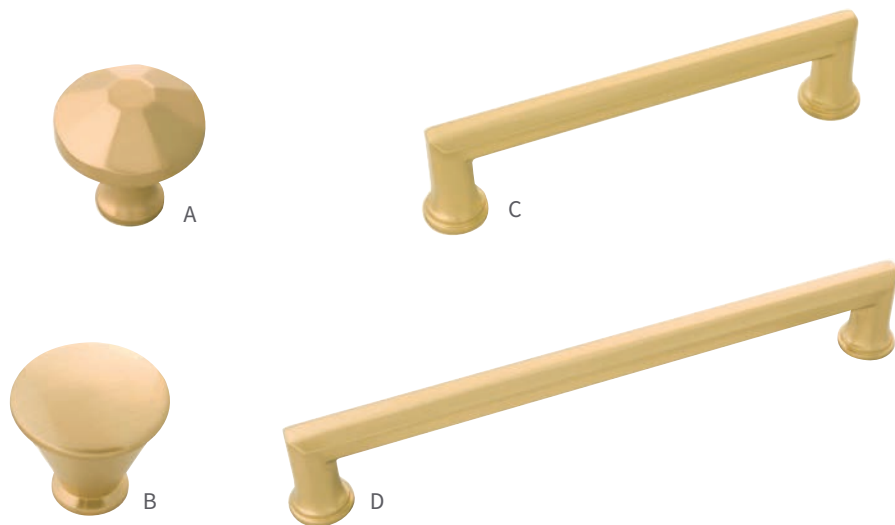

04 - Satin Brass

A B053134-04 D: 1-3/8" P: 1-7/16" B: 5/8" B B054726-04 D: 1-1/4" P: 1-1/8" B: 5/8"	C B072425-04 C/C: 128mm L: 5-7/8" W: 13/16" P: 1-3/8" D B072442-04 C/C: 220mm L: 9-9/16" W: 7/8" P: 1-1/2"