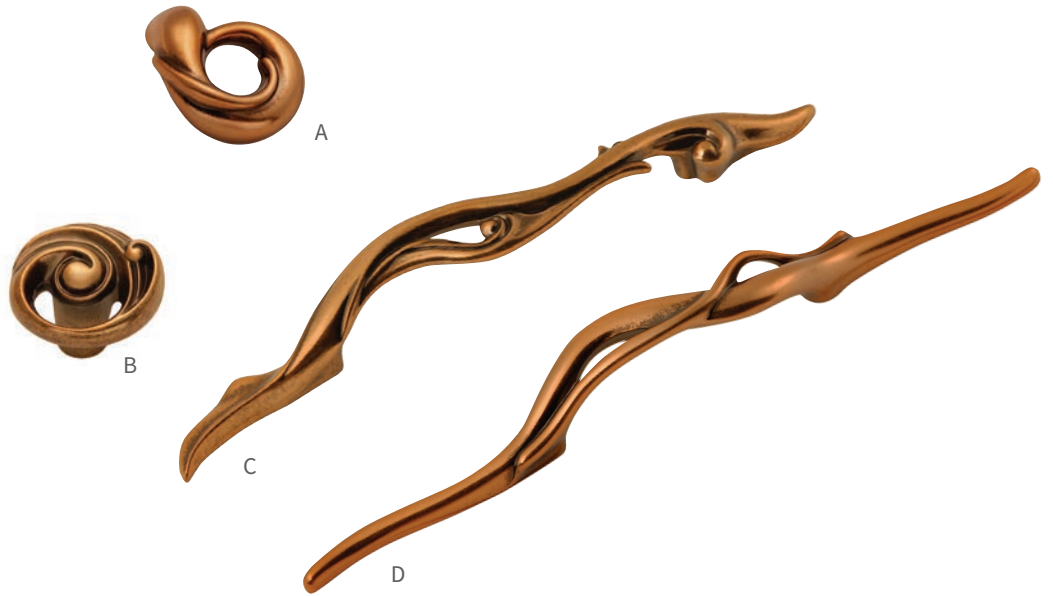

Featured: B057254-SN

AMARANTA COLLECTION - SOLID BRASS

14 - Polished Nickel

ANN - Antique Nickel

ARG - Antique Rose Gold

VBN - Vintage Bronze Nickel

ARG - Antique Rose Gold

A B072432-ARG
L: 2" W: 1-3/4" P: 1-1/2" B: 3/8"

C B057254-ARG
C/C: 128mm L: 9" W: 1-1/8" P: 1-1/8"

B B072433-ARG
D: 1-1/2" P: 1-1/8" B: 1/2"

D B072435-ARG
C/C: 96mm L: 9-1/2" W: 1" P: 1-1/8"

VBN - Vintage Bronze Nickel

A B072432-VBN
L: 2" W: 1-3/4" P: 1-1/2" B: 3/8"