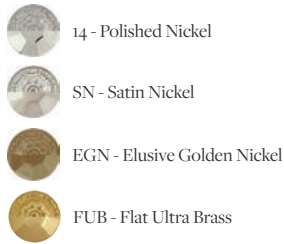

TRELLIS COLLECTION