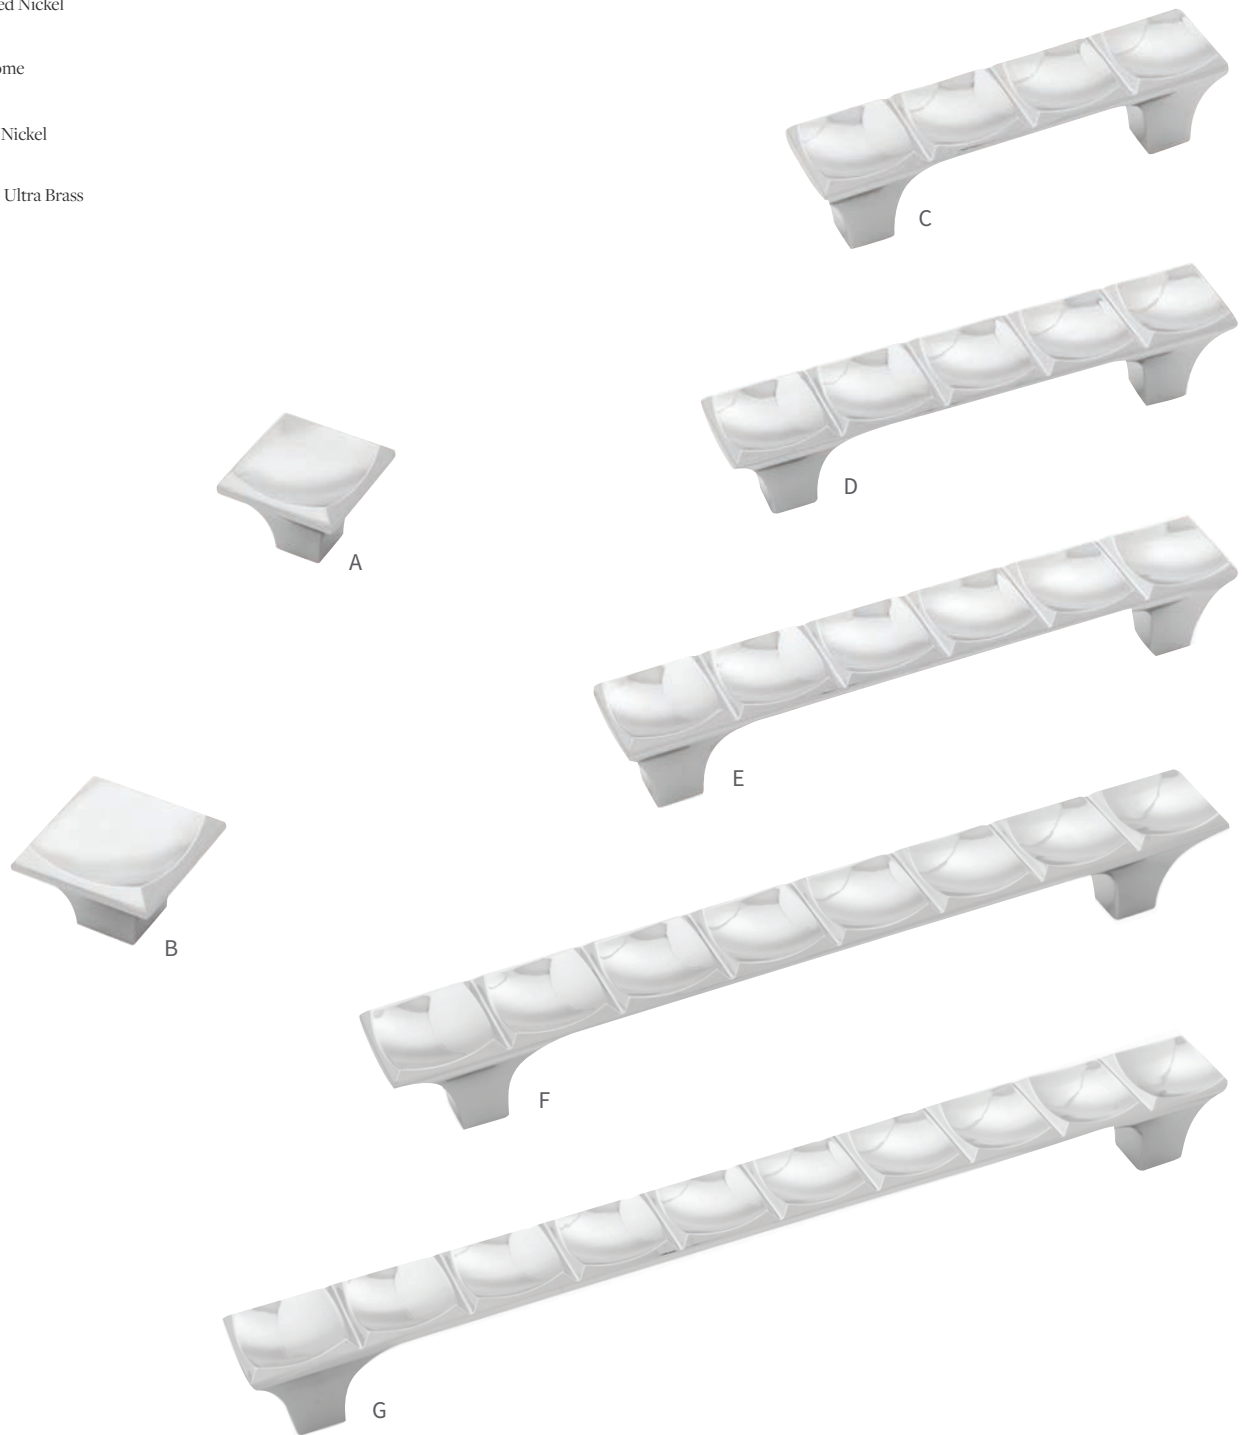

CALLISTO COLLECTION

- 14 - Polished Nickel
- CH - Chrome
- SN - Satin Nickel
- FUB - Flat Ultra Brass

14 - Polished Nickel

- A B075672-14
  SQ: 1-1/4" P: 1-1/16" B: 1/2" SQ
- B B075673-14
  SQ: 1-1/2" P: 1-1/8" B: 5/8" SQ
- C B076033-14
  C/C: 3" L: 4" W: 1" P: 1-1/8"

- D B076034-14
  C/C: 96mm L: 5" W: 1" P: 1-1/8"
- E B075669-14
  C/C: 128mm L: 6" W: 1" P: 1-1/8"
- F B076035-14
  C/C: 160mm L: 8" W: 1" P: 1-1/8"

- G B076036-14
  C/C: 224mm L: 10" W: 1" P: 1-1/8"