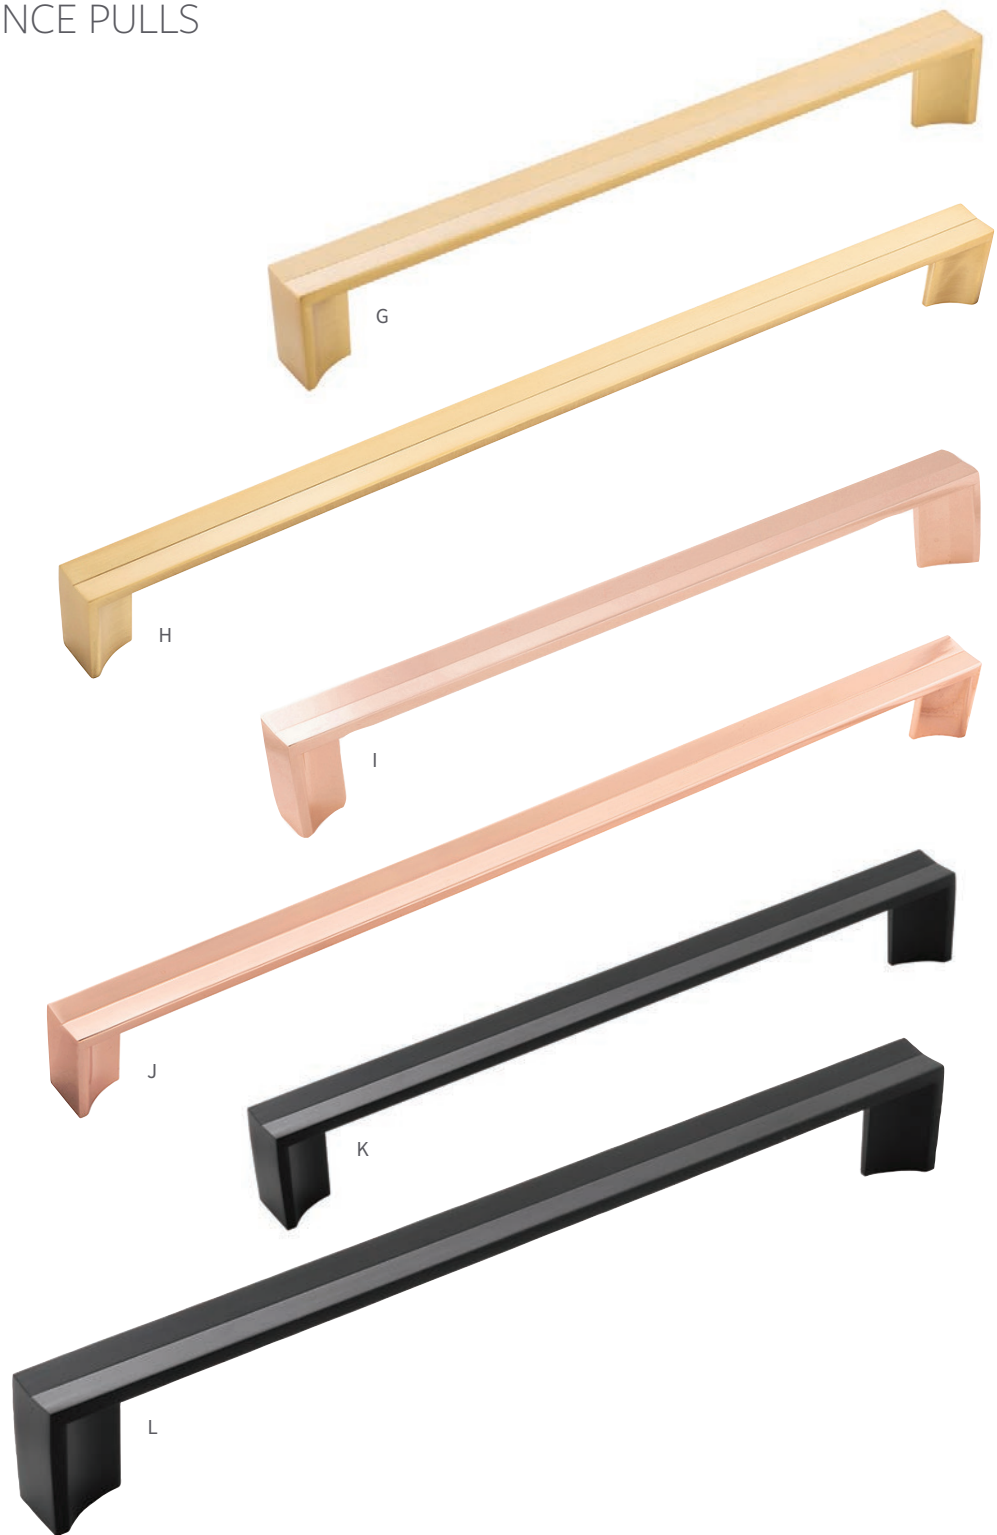

AVENUE | APPLIANCE PULLS

- 14 - Polished Nickel
- CH - Chrome
- SN - Satin Nickel
- BGB - Brushed Golden Brass
- CP - Polished Copper
- MB - Matte Black

G B077287-BGB
C/C: 12" L: 12-1/2" W: 1" P: 1-3/4"

H B077289-BGB
C/C: 18" L: 18-1/2" W: 1" P: 1-3/4"

I B077287-CP
C/C: 12" L: 12-1/2" W: 1" P: 1-3/4"

J B077289-CP
C/C: 18" L: 18-1/2" W: 1" P: 1-3/4"

K B077287-MB
C/C: 12" L: 12-1/2" W: 1" P: 1-3/4"

L B077289-MB
C/C: 18" L: 18-1/2" W: 1" P: 1-3/4"