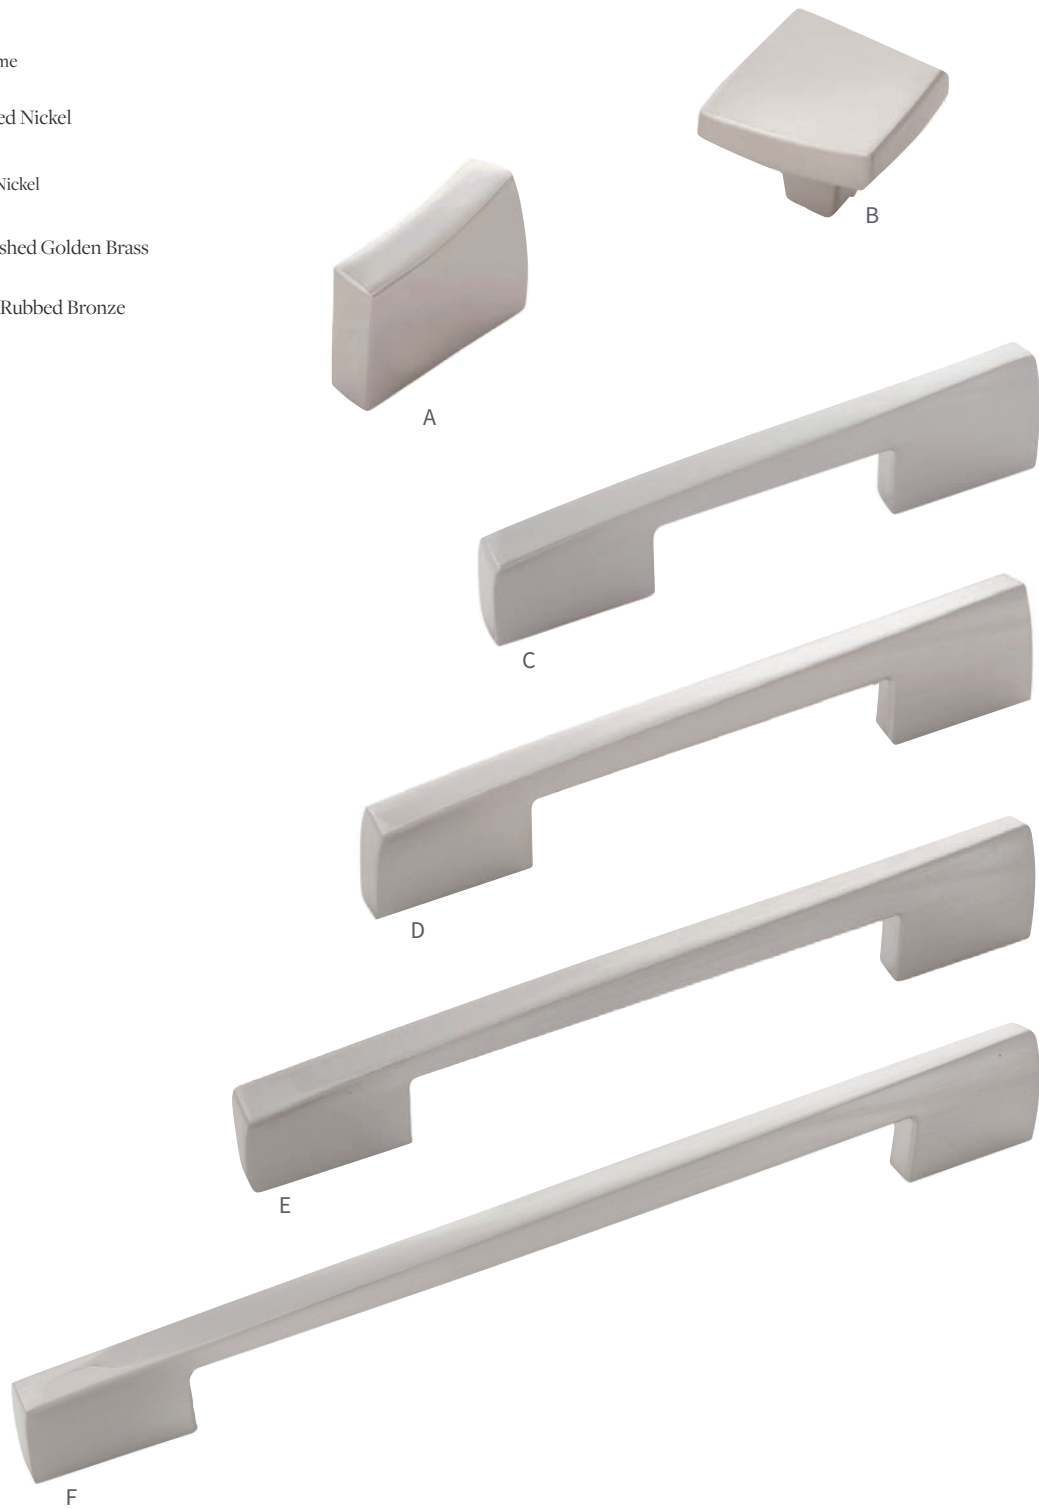

E B077023-14
C/C: 160mm L: 7-13/16" W: 13/16" P: 1-1/4"

F B077024-14
C/C: 224mm L: 10-5/16" W: 7/8" P: 1-1/4"

FLEX COLLECTION

CH - Chrome

14 - Polished Nickel

SN - Satin Nickel

BGB - Brushed Golden Brass

10B - Oil-Rubbed Bronze