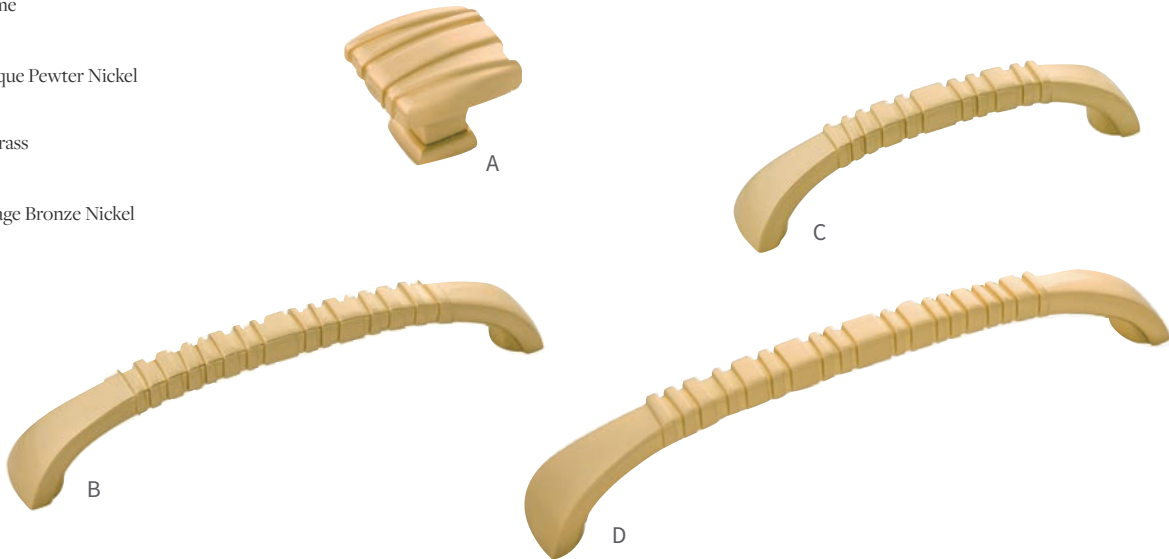

PHILIPPE COLLECTION - SOLID BRASS

CH - Chrome

APN - Antique Pewter Nickel

O4 - Satin Brass

VBN - Vintage Bronze Nickel

O4 - Satin Brass

A B056520-04
L: 1-5/16" W: 1-1/4" P: 1-1/16" B: 11/16"

C B056673-04
C/C: 96mm L: 4-3/8" W: 11/16" P: 1-1/16"

B B055683-04
C/C: 128mm L: 5-5/8" W: 3/4" P: 1-1/16"

D B056650-04
C/C: 160mm L: 6-15/16" W: 15/16" P: 1-1/8"