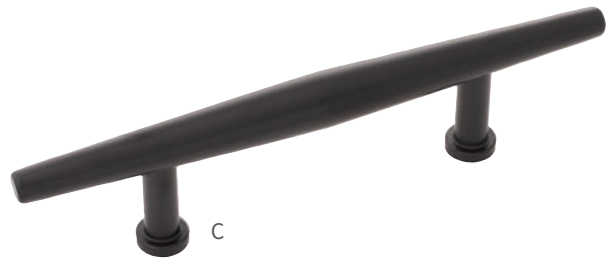

G

RLB - Royal Brass

- A B076337-RLB
L: 1-1/2" W: 1/2" P: 1-3/8" B: 1/2"
- B B076336-RLB
L: 1-1/2" W: 1/2" P: 1-3/8" B: 1/2"
- C B076338-RLB
C/C: 3" L: 5-1/2" W: 1/2" P: 1-3/8"

- D B076339-RLB
C/C: 96mm L: 6-3/4" W: 1/2" P: 1-3/8"
- E B076340-RLB
C/C: 128mm L: 8-9/16" W: 1/2" P: 1-3/8"
- F B076341-RLB
C/C: 160mm L: 10-5/16" W: 1/2" P: 1-3/8"

- G B076342-RLB
C/C: 192mm L: 12-1/16" W: 1/2" P: 1-3/8"

WEXLER COLLECTION

SS - Stainless Steel

RLB - Royal Brass

FO - Flat Onyx

A

B

C