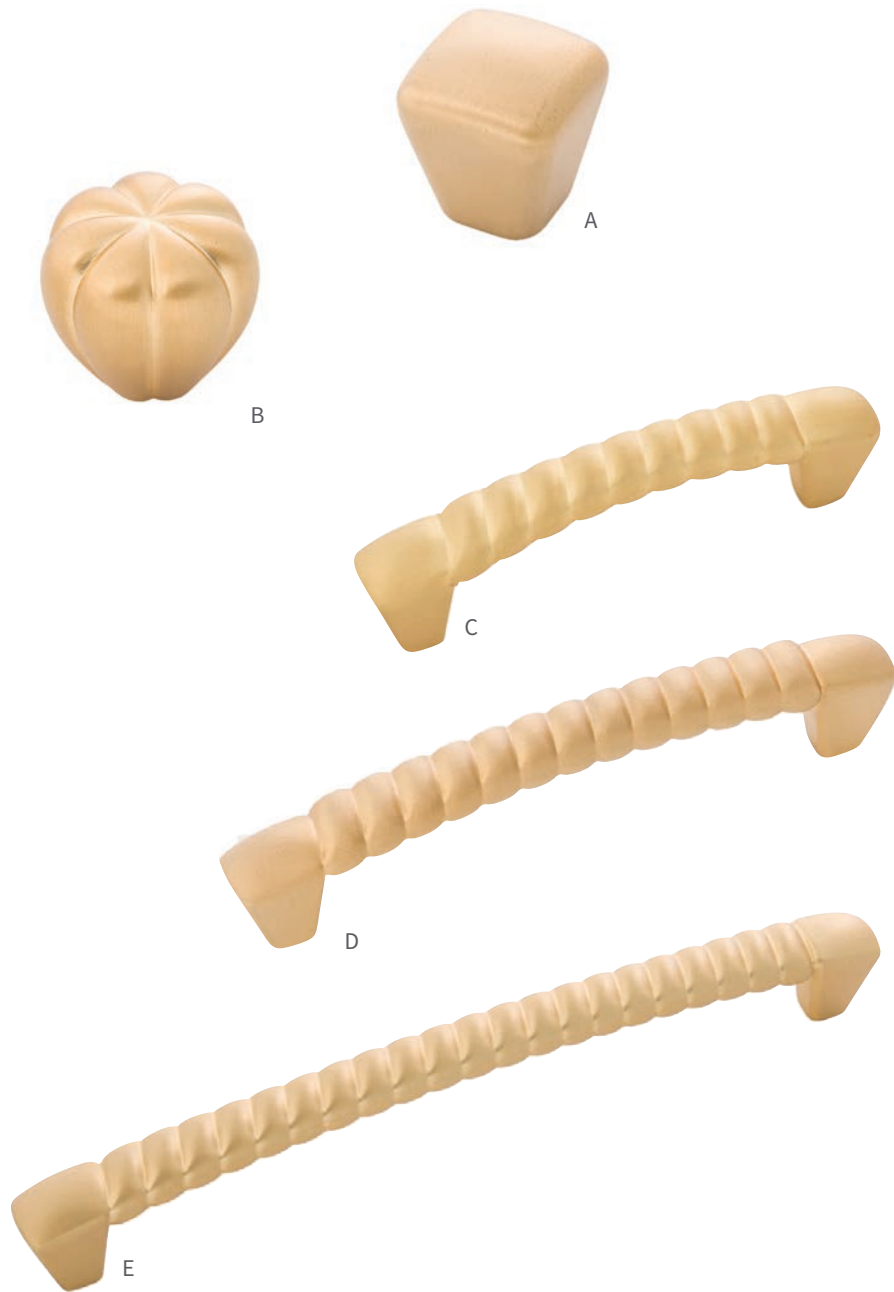

- E B077056-SN
C/C: 192mm L: 8-1/2" W: 3/4" P: 1-5/16"

HARBOR COLLECTION

CH - Chrome

14 - Polished Nickel

SN - Satin Nickel

BGB - Brushed Golden Brass

BNV - Black Nickel Vibed

BGB - Brushed Golden Brass

A B077057-BGB
SQ: 1" P: 1-1/8" B: 11/16" SQ.

B B077058-BGB
D: 1-1/8" P: 1-1/6" B: 9/16"

C B077054-BGB
C/C: 96mm L: 4-11/16" W: 3/4" P: 1-5/16"

D B077055-BGB
C/C: 128mm L: 6" W: 3/4" P: 1-5/16"

E B077056-BGB
C/C: 192mm L: 8-1/2" W: 3/4" P: 1-5/16"