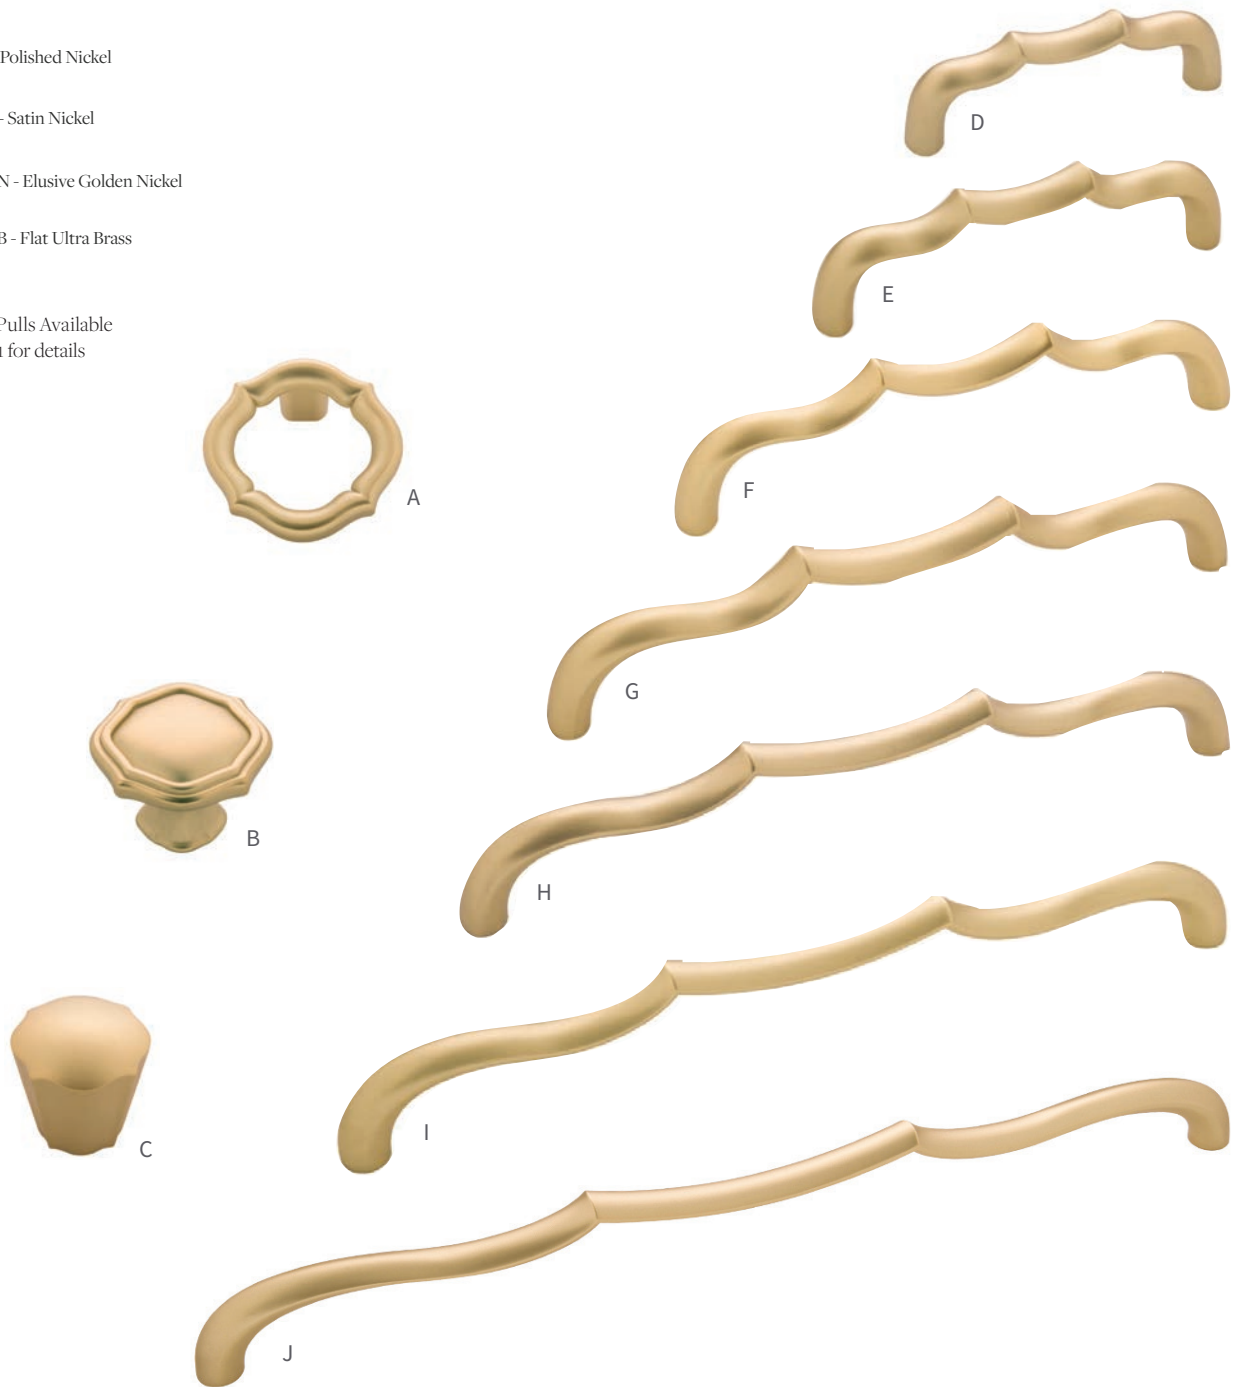

TRELLIS COLLECTION

- 14 - Polished Nickel
- SN - Satin Nickel
- EGN - Elusive Golden Nickel
- FUB - Flat Ultra Brass

Appliance Pulls Available
See page 151 for details

FUB - Flat Ultra Brass

A B076180-FUB D: 2" P: 15/16" B: 1/2" x 5/16" B B076137-FUB D: 1-1/2" P: 1" B: 3/4" C B076138-FUB D: 1-3/16" P: 1-3/16" B: 3/4" D B076139-FUB C/C: 3" L: 3-3/8" W: 1/2" P: 1-1/16"	E B076140-FUB C/C: 96mm L: 4-3/16" W: 1/2" P: 1-1/4" F B076141-FUB C/C: 128mm L: 5-7/16" W: 1/2" P: 1-5/16" G B076142-FUB C/C: 160mm L: 6-11/16" W: 1/2" P: 1-5/16" H B076143-FUB C/C: 192mm L: 8" W: 9/16" P: 1-5/16"	I B076144-FUB C/C: 224mm L: 9-5/16" W: 9/16" P: 1-5/16" J B076145-FUB C/C: 12" L: 12-1/2" W: 9/16" P: 1-3/8"