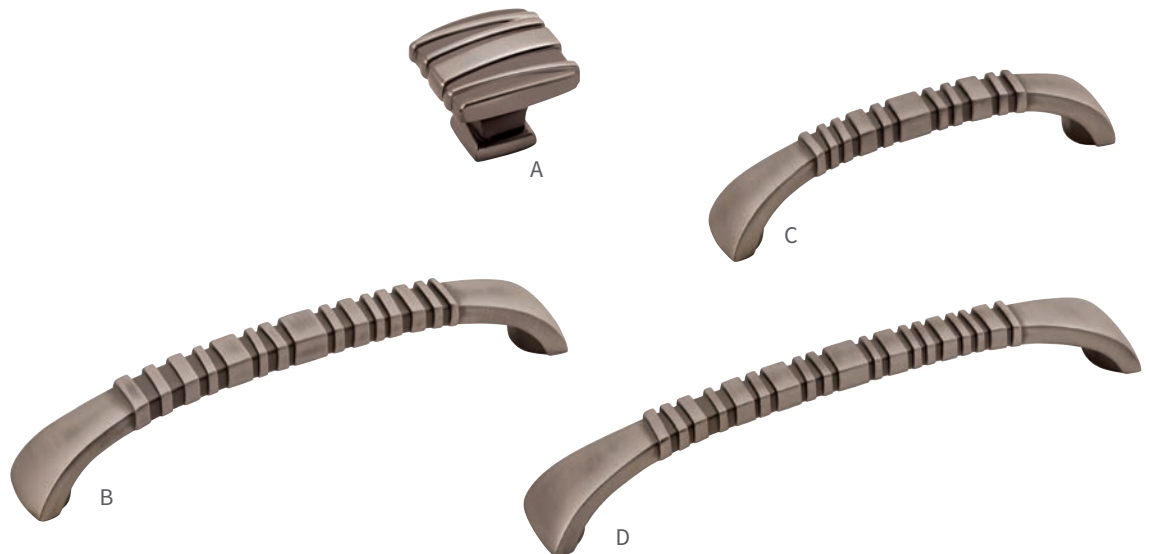

APN - Antique Pewter Nickel

A B056520-APN
L: 1-5/16" W: 1-1/4" P: 1-1/16" B: 11/16"

C B056673-APN
C/C: 96mm L: 4-3/8" W: 11/16" P: 1-1/16"

B B055683-APN
C/C: 128mm L: 5-5/8" W: 3/4" P: 1-1/16"

D B056650-APN
C/C: 160mm L: 6-15/16" W: 15/16" P: 1-1/8"