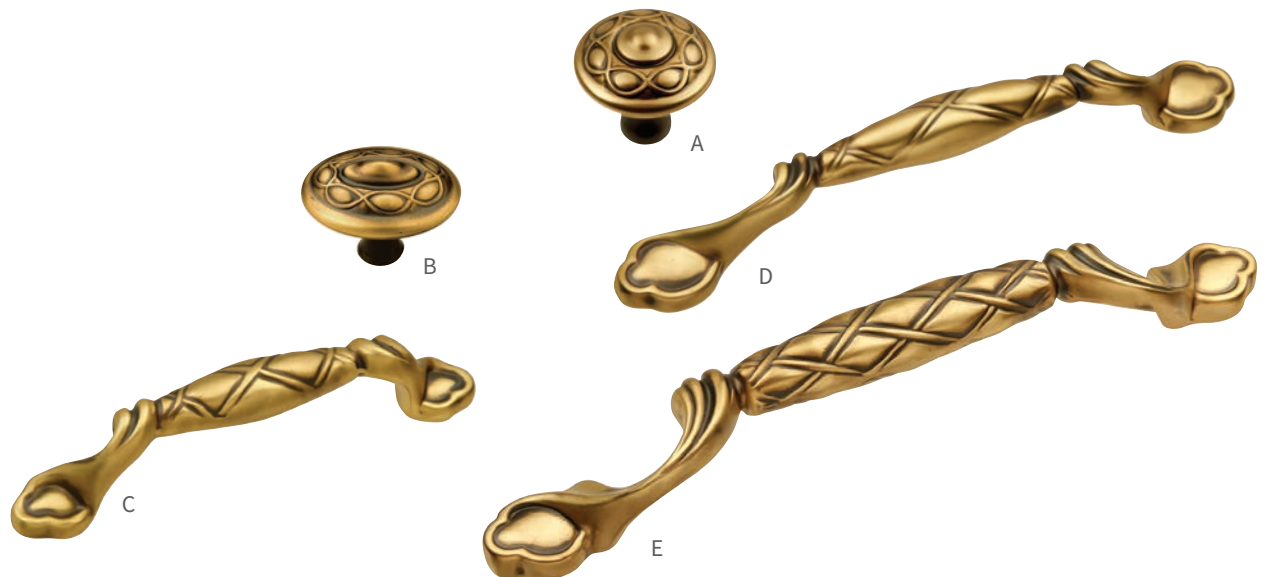

06 - Winchester Brass

A B073252-06 D: 1-3/8" P: 1-1/4" B: 5/8" B B073248-06 L: 1-5/8" W: 1-3/16" P: 1-1/4" B: 5/8"	C B073249-06 C/C: 96mm L: 5" W: 5/8" P: 1-3/16" D B073250-06 C/C: 160mm L: 7-15/16" W: 1" P: 1-7/16"	E B073251-06 C/C: 8" L: 10-3/8" W: 1-5/16" P: 1-13/16"