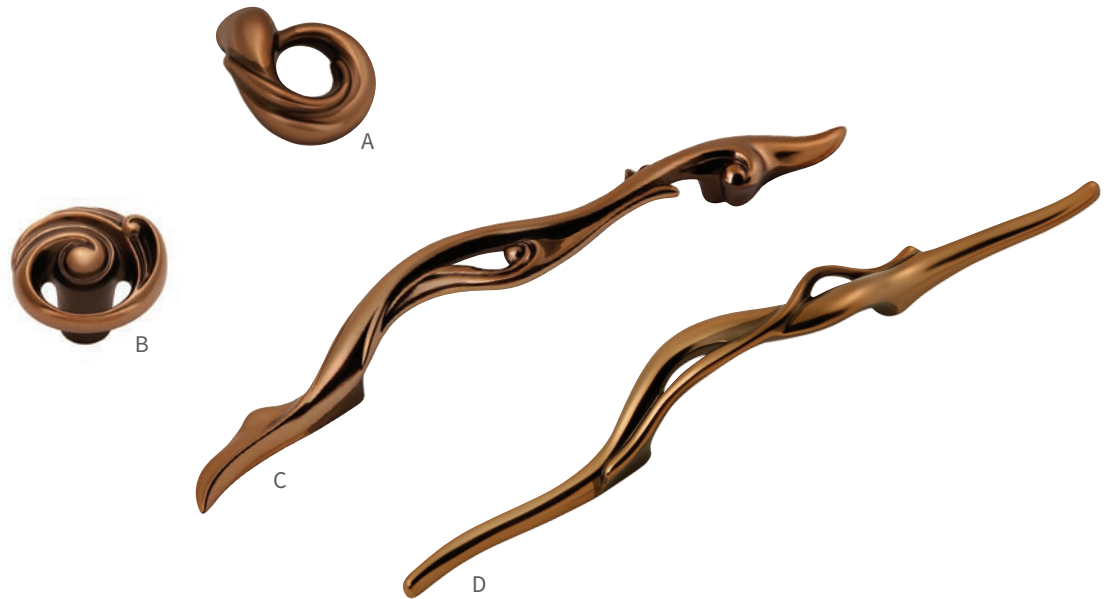

Featured: B057254-SN

AMARANTA COLLECTION - SOLID BRASS

14 - Polished Nickel

ANN - Antique Nickel

ARG - Antique Rose Gold

VBN - Vintage Bronze Nickel

ARG - Antique Rose Gold

A B072432-ARG
L: 2" W: 1-3/4" P: 1-1/2" B: 3/8"

C B057254-ARG
C/C: 128mm L: 9" W: 1-1/8" P: 1-1/8"

B B072433-ARG
D: 1-1/2" P: 1-1/8" B: 1/2"

D B072435-ARG
C/C: 96mm L: 9-1/2" W: 1" P: 1-1/8"

VBN - Vintage Bronze Nickel

A B072432-VBN
L: 2" W: 1-3/4" P: 1-1/2" B: 3/8"