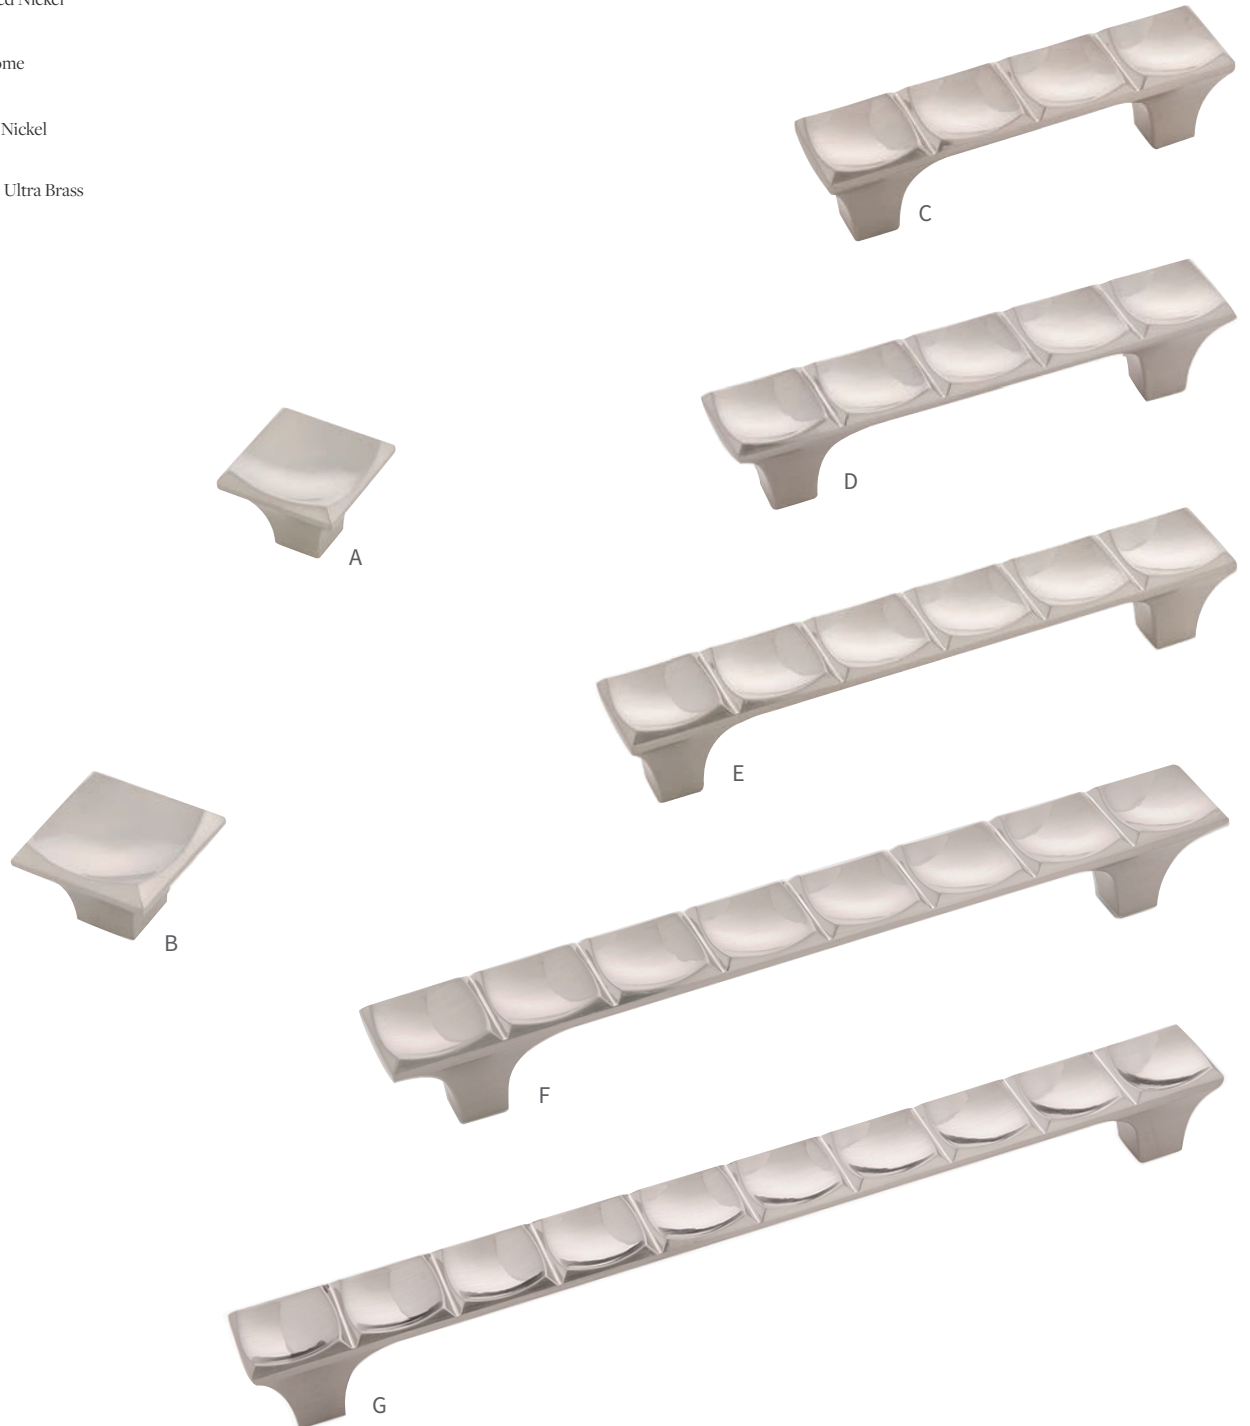

CALLISTO COLLECTION

- 14 - Polished Nickel
- CH - Chrome
- SN - Satin Nickel
- FUB - Flat Ultra Brass

SN - Satin Nickel

- A B075672-SN
  SQ: 1-1/4" P: 1-1/16" B: 1/2" SQ.
- B B075673-SN
  SQ: 1-1/2" P: 1-1/8" B: 5/8" SQ.
- C B076033-SN
  C/C: 3" L: 4" W: 1" P: 1-1/8"

- D B076034-SN
  C/C: 96mm L: 5" W: 1" P: 1-1/8"
- E B075669-SN
  C/C: 128mm L: 6" W: 1" P: 1-1/8"
- F B076035-SN
  C/C: 160mm L: 8" W: 1" P: 1-1/8"

- G B076036-SN
  C/C: 224mm L: 10" W: 1" P: 1-1/8"