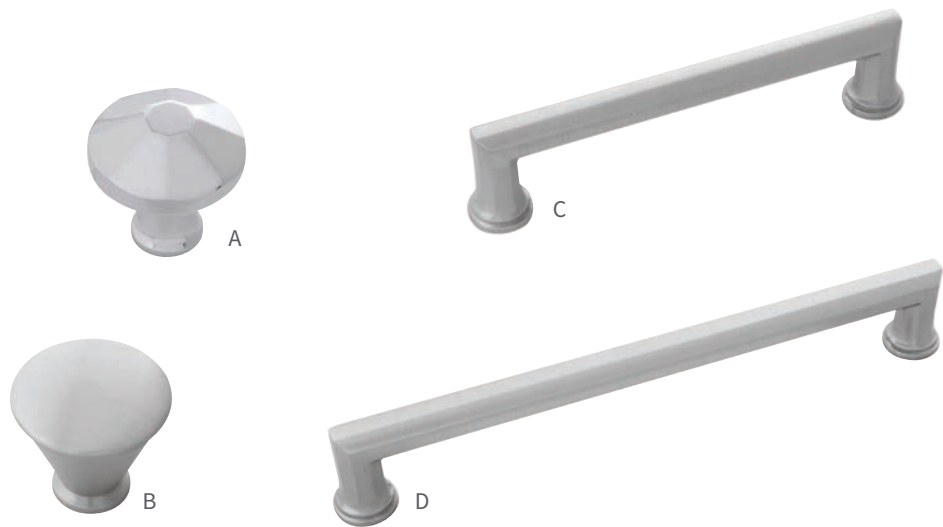

FACETTE COLLECTION - SOLID BRASS

- 14 - Polished Nickel
- CH - Chrome
- SS - Stainless Steel
- 04 - Satin Brass
- BCP - Brushed Copper
- DAC - Dark Antique Copper
- VBN - Vintage Bronze Nickel

SS - Stainless Steel

A B053134-SS D: 1-3/8" P: 1-7/16" B: 5/8" B B054726-SS D: 1-1/4" P: 1-1/8" B: 5/8"	C B072425-SS C/C: 128mm L: 5-7/8" W: 13/16" P: 1-3/8" D B072442-SS C/C: 220mm L: 9-9/16" W: 7/8" P: 1-1/2"