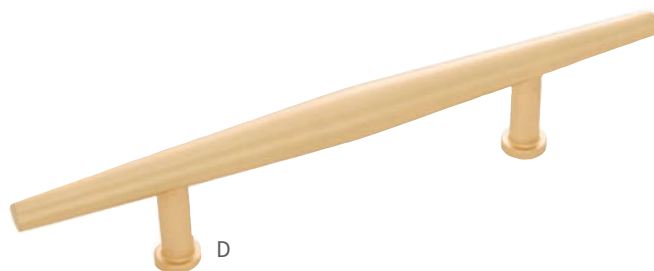

WEXLER COLLECTION

- SS - Stainless Steel
- RLB - Royal Brass
- FO - Flat Onyx

A

B

C

D

E

F

G

RLB - Royal Brass

- A B076337-RLB
  L: 1-1/2" W: 1/2" P: 1-3/8" B: 1/2"
- B B076336-RLB
  L: 1-1/2" W: 1/2" P: 1-3/8" B: 1/2"
- C B076338-RLB
  C/C: 3" L: 5-1/2" W: 1/2" P: 1-3/8"

- D B076339-RLB
  C/C: 96mm L: 6-3/4" W: 1/2" P: 1-3/8"
- E B076340-RLB
  C/C: 128mm L: 8-9/16" W: 1/2" P: 1-3/8"
- F B076341-RLB
  C/C: 160mm L: 10-5/16" W: 1/2" P: 1-3/8"

- G B076342-RLB
  C/C: 192mm L: 12-1/16" W: 1/2" P: 1-3/8"