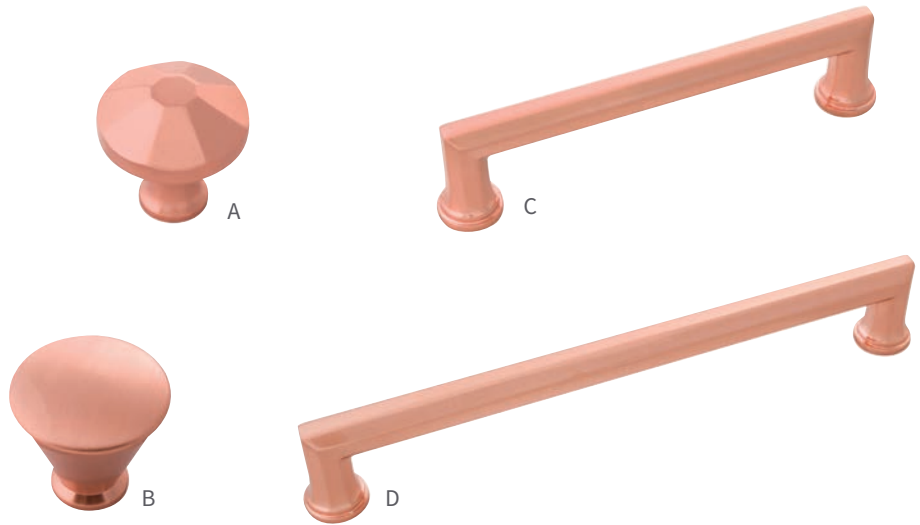

FACETTE COLLECTION - SOLID BRASS

- 14 - Polished Nickel
- CH - Chrome
- SS - Stainless Steel
- 04 - Satin Brass
- BCP - Brushed Copper
- DAC - Dark Antique Copper
- VBN - Vintage Bronze Nickel

BBCP - Brushed Copper

A B053134-BBCP D: 1-3/8" P: 1-7/16" B: 5/8" B B054726-BBCP D: 1-1/4" P: 1-1/8" B: 5/8"	C B072425-BBCP C/C: 128mm L: 5-7/8" W: 13/16" P: 1-3/8" D B072442-BBCP C/C: 220mm L: 9-9/16" W: 7/8" P: 1-1/2"