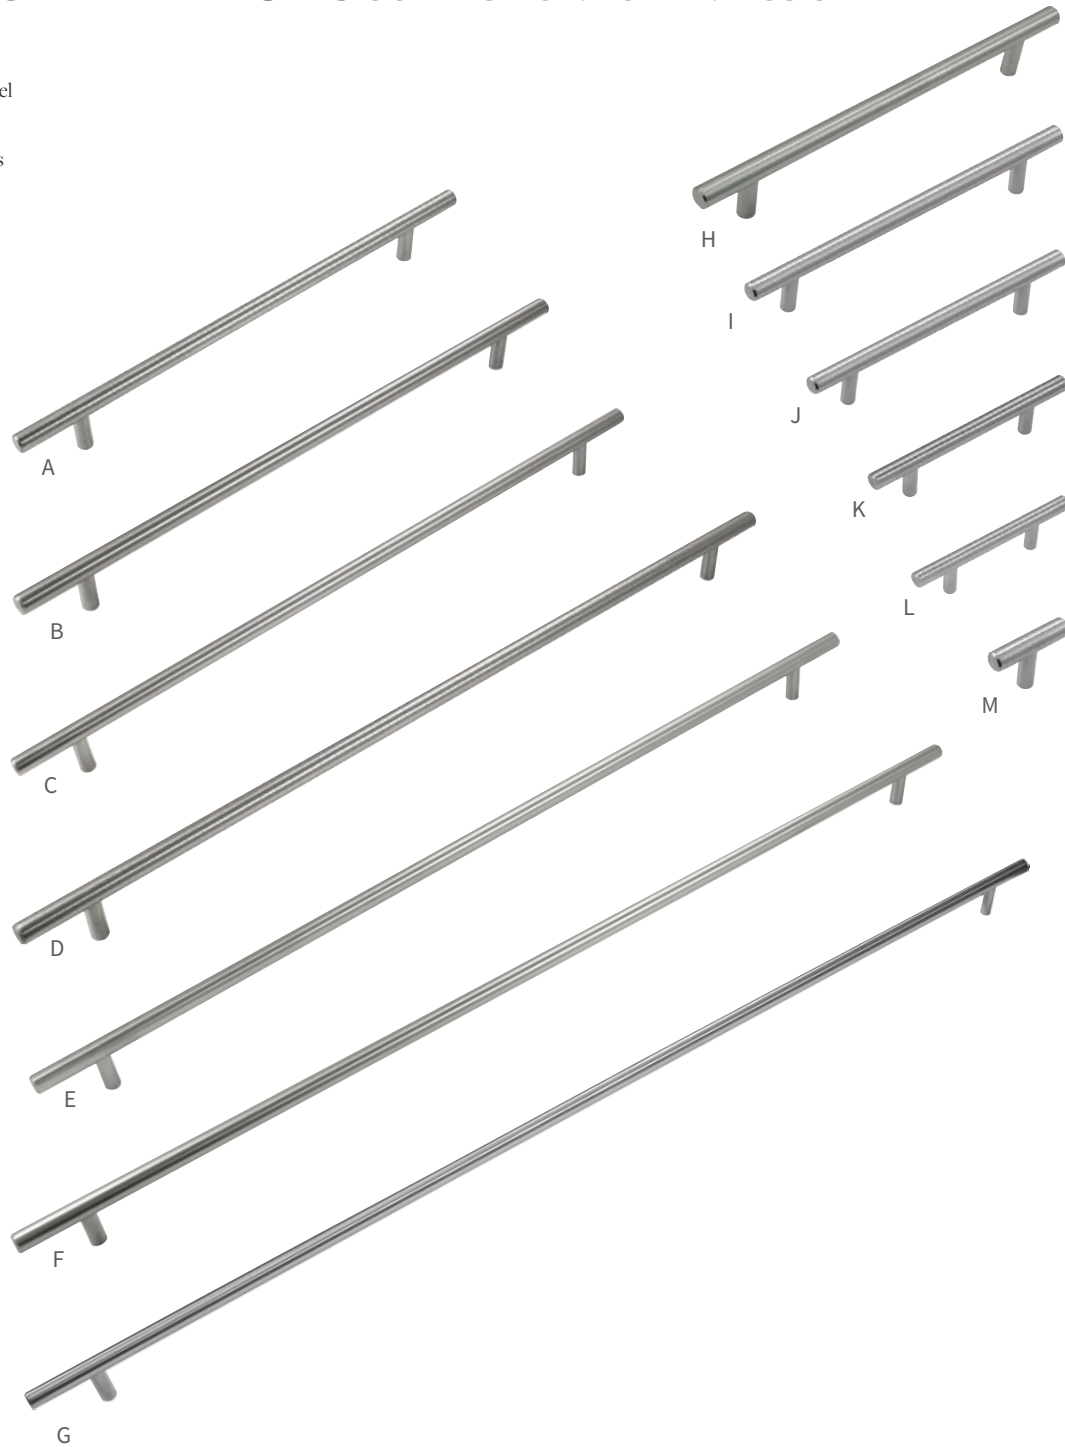

CONTEMPORARY BAR PULLS COLLECTION - STAINLESS STEEL

SS - Stainless Steel

RLB - Royal Brass

SS - Stainless Steel

A B074878-SS C/C: 256mm L: 13-1/4" W: 1/2" P: 1-3/8"	F B074883-SS C/C: 640mm L: 28-3/8" W: 1/2" P: 1-3/8"	K B074874-SS C/C: 96mm L: 6-1/8" W: 1/2" P: 1-3/8"
B B074879-SS C/C: 320mm L: 15-3/4" W: 1/2" P: 1-3/8"	G B074884-SS C/C: 768mm L: 33-3/8" W: 1/2" P: 1-3/8"	L B074873-SS C/C: 3" L: 5-3/8" W: 1/2" P: 1-3/8"
C B074880-SS C/C: 416mm L: 19-9/16" W: 1/2" P: 1-3/8"	H B074877-SS C/C: 192mm L: 9-15/16" W: 1/2" P: 1-3/8"	M B055191-SS L: 2" W: 1/2" P: 1-3/8" B: 3/8"
D B074881-SS C/C: 480mm L: 22-1/6" W: 1/2" P: 1-3/8"	I B074876-SS C/C: 160mm L: 8-11/16" W: 1/2" P: 1-3/8"	
E B074882-SS C/C: 544mm L: 24-9/16" W: 1/2" P: 1-3/8"	J B074875-SS C/C: 128mm L: 7-3/8" W: 1/2" P: 1-3/8"