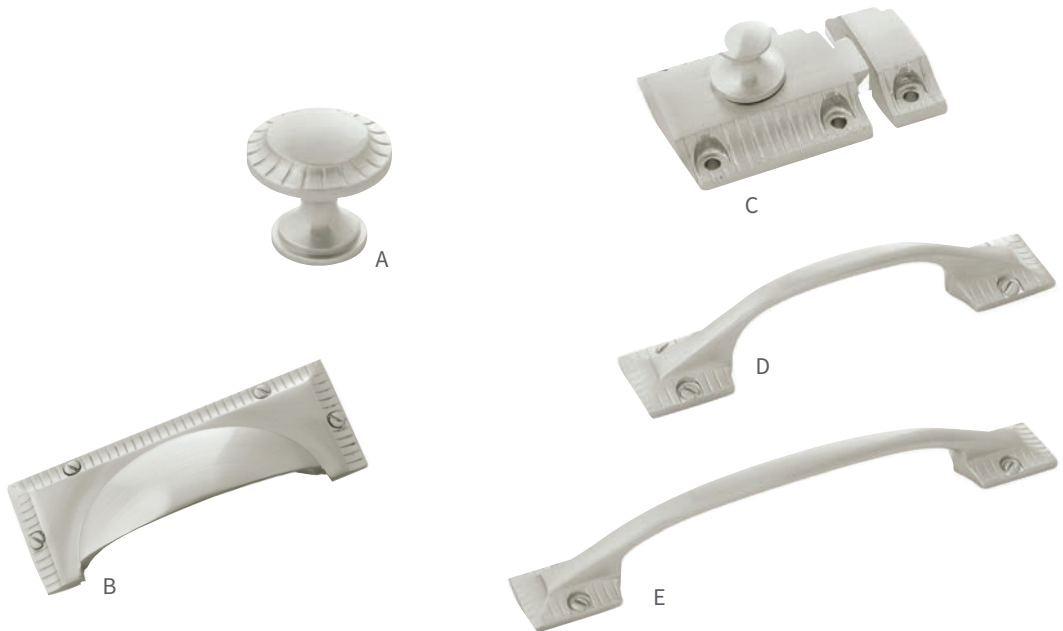

SN - Satin Nickel

A B056553-SN D: 1-3/16" P: 1-1/8" B: 13/16" B B056554-SN C/C: 3" L: 4-11/16" W: 1-11/16" P: 7/8"	C B056714-SN L: 2-7/16" W: 1-9/16" P: 1" D B056555-SN C/C: 3" L: 5-1/16" W: 1-1/16" P: 1"	E B056649-SN C/C: 128mm L: 7-1/16" W: 1-1/16" P: 1"