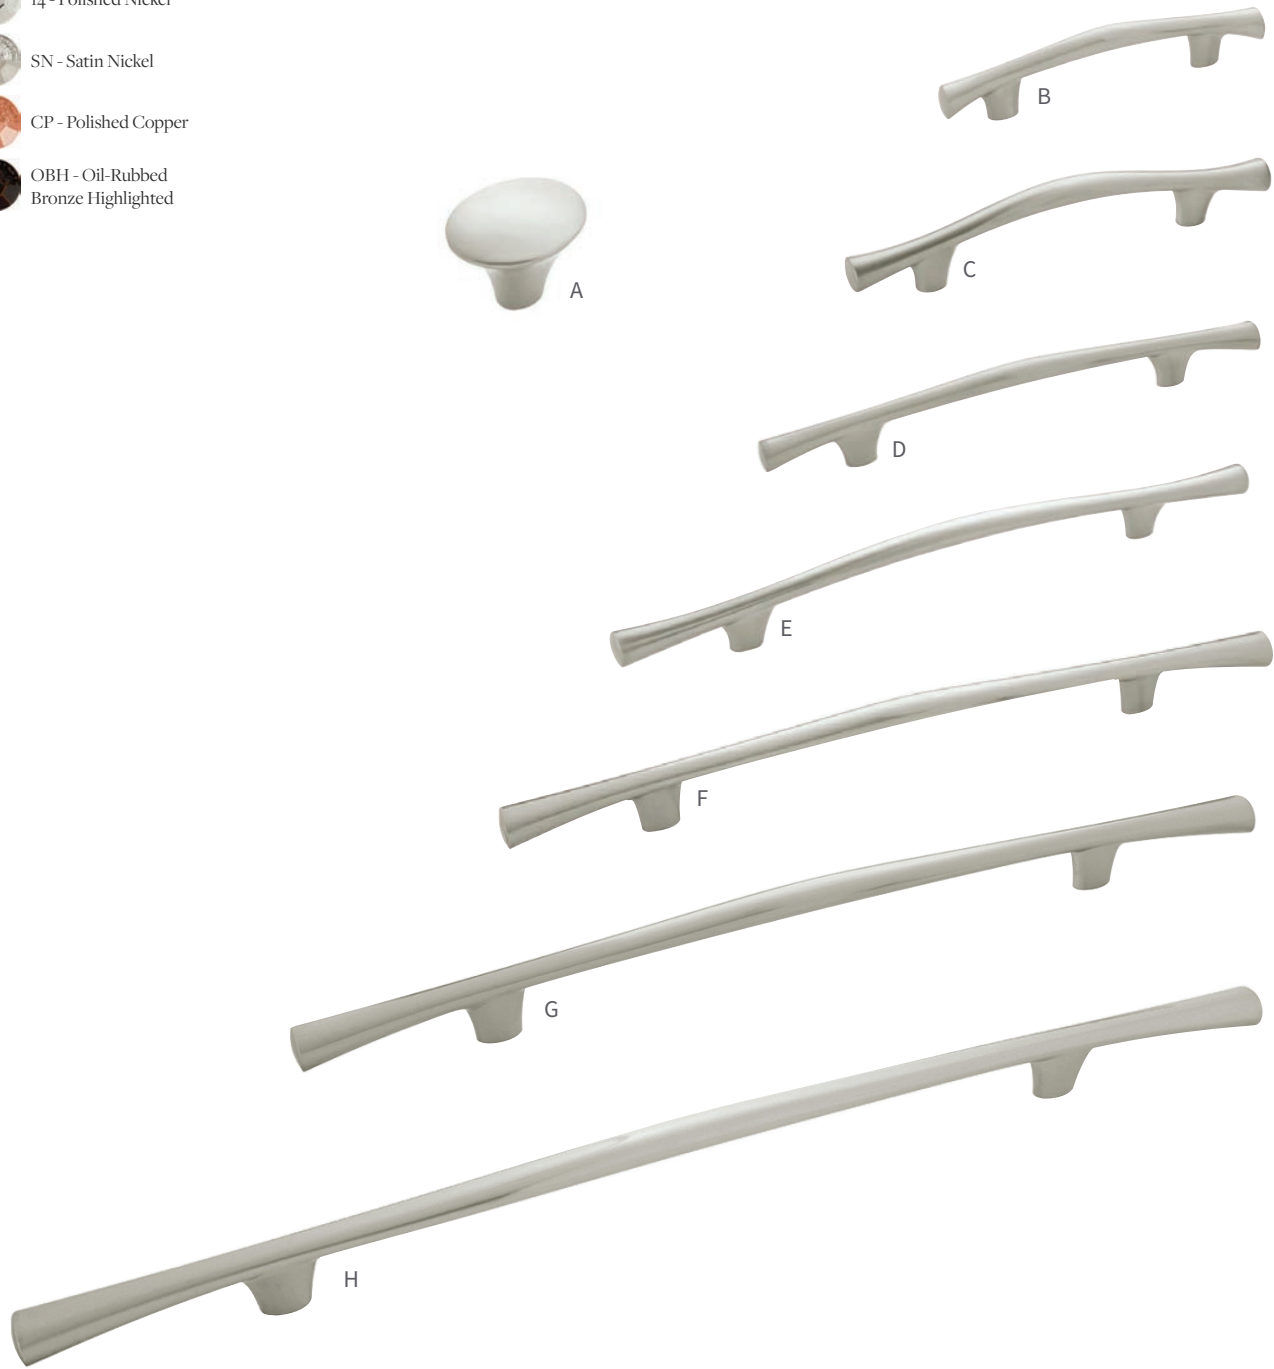

OLIVET COLLECTION

- 14 - Polished Nickel
- SN - Satin Nickel
- CP - Polished Copper
- OBH - Oil-Rubbed Bronze Highlighted

SN - Satin Nickel

A B075324-SN L: 1-7/16" W: 1-1/8" P: 1-1/8" B: 1/2" x 3/8"	D B075122-SN C/C: 128mm L: 8" W: 9/16" P: 1-1/8"	G B075320-SN C/C: 224mm L: 14" W: 11/16" P: 1-5/16"
B B076037-SN C/C: 3" L: 4-3/4" W: 1/2" P: 1-1/8"	E B076039-SN C/C: 160mm L: 10" W: 9/16" P: 1-1/8"	H B075321-SN C/C: 12" L: 18-15/16" W: 7/8" P: 1-1/2"
C B075319-SN C/C: 96mm L: 6-1/16" W: 1/2" P: 1-1/8"	F B076040-SN C/C: 192mm L: 12" W: 11/16" P: 1-5/16"