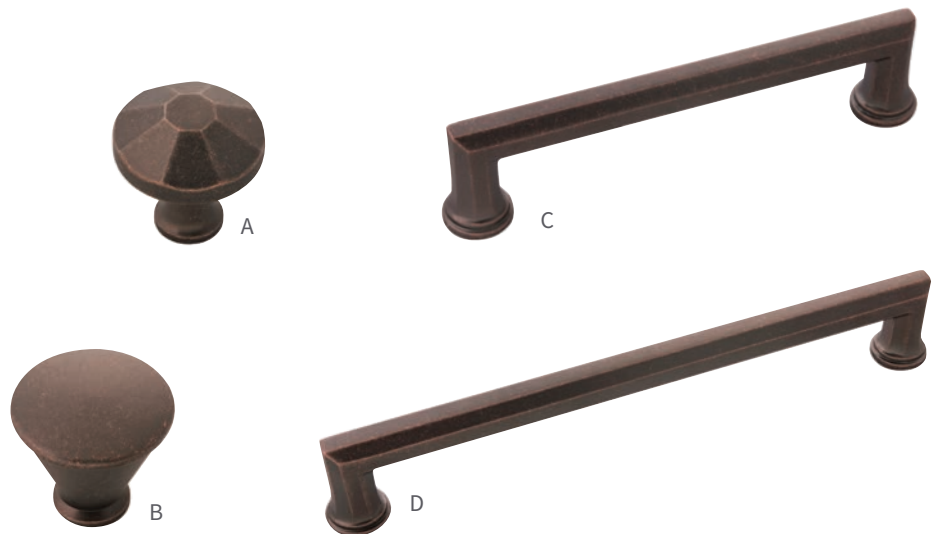

DAC - Dark Antique Copper

A B053134-DAC D: 1-3/8" P: 1-7/16" B: 5/8" B B054726-DAC D: 1-1/4" P: 1-1/8" B: 5/8"	C B072425-DAC C/C: 128mm L: 5-7/8" W: 13/16" P: 1-3/8" D B072442-DAC C/C: 220mm L: 9-9/16" W: 7/8" P: 1-1/2"