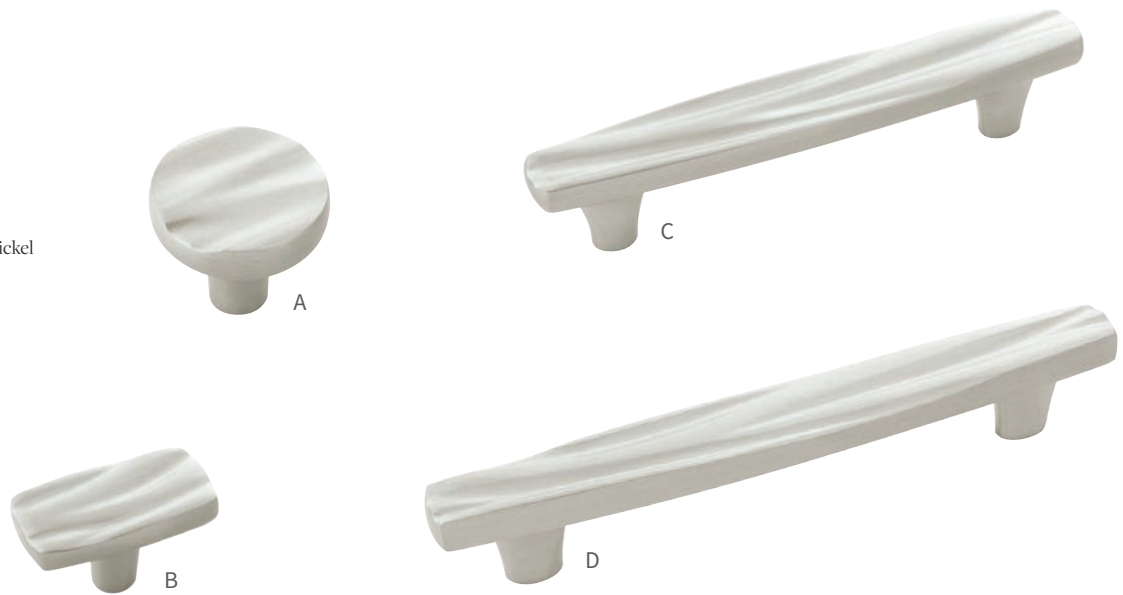

CASPIAN COLLECTION - SOLID BRASS

14 - Polished Nickel

CH - Chrome

SN - Satin Nickel

APN - Antique Pewter Nickel

04 - Satin Brass

SN - Satin Nickel

A B056974-SN
D: 1-1/4" P: 1-1/8" B: 7/16"

B B072431-SN
L: 2" W: 1" P: 1-3/16" B: 1/2"

C B072342-SN
C/C: 96mm L: 5-3/16" W: 7/8" P: 1-1/16"

D B072341-SN
C/C: 128mm L: 6-7/8" W: 1" P: 1-1/8"