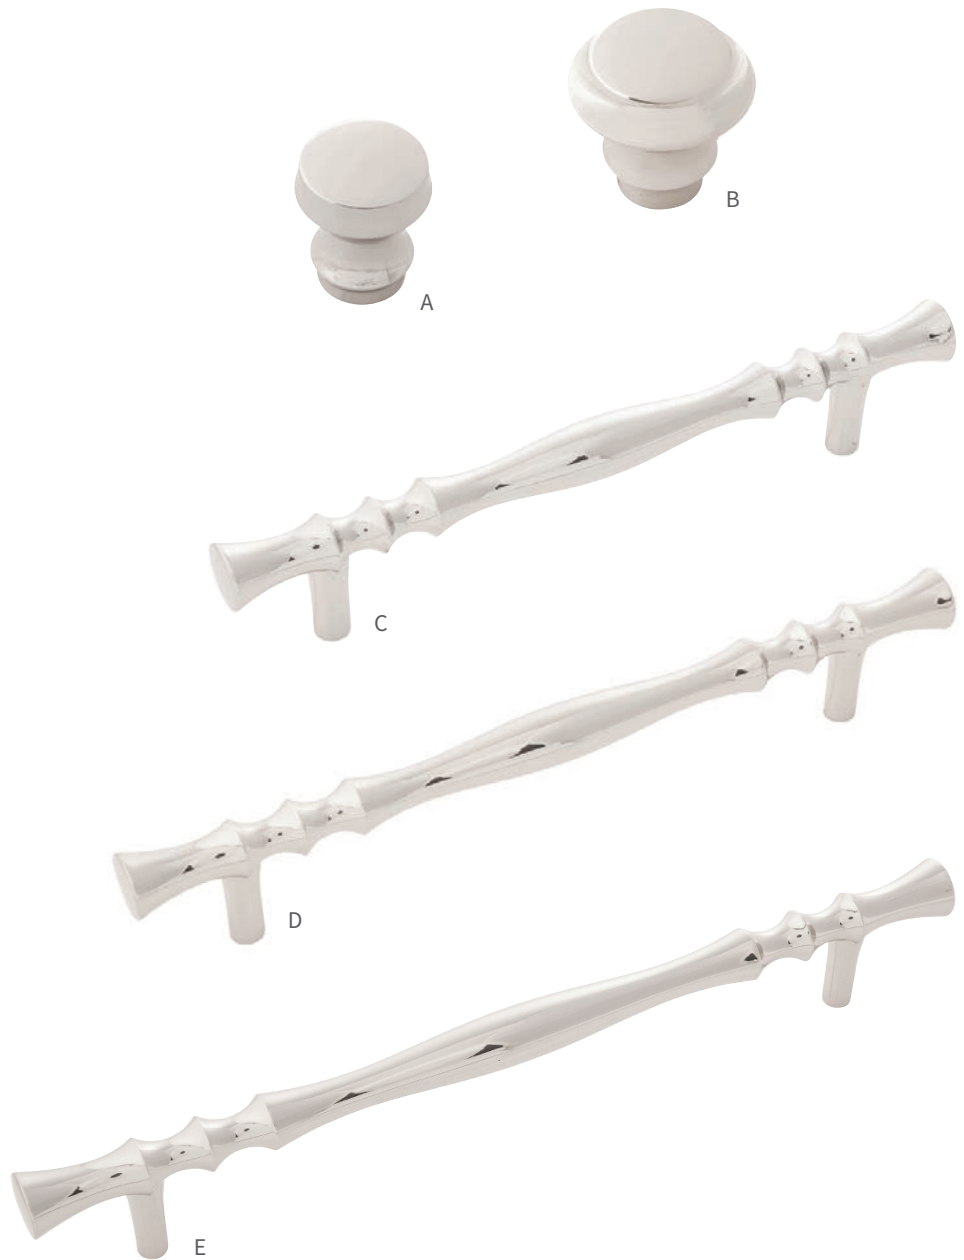

VB - Vintage Bronze

A B076895-VB
L: 1-5/16" W: 1-5/16" P: 1-1/4" B: 1/2"

B B076899-VB
C/C: 96mm L: 5-7/8" W: 5/8" P: 1-7/16"

C B076900-VB
C/C: 128mm L: 7-1/8" W: 5/8" P: 1-7/16"

D B077025-VB
C/C: 160mm L: 8-3/8" W: 5/8" P: 1-7/16"

E B077026-VB
C/C: 224mm L: 10-15/16" W: 5/8" P: 1-7/16"

F B076902-VB
C/C: 12" L: 14-1/8" W: 11/16" P: 1-7/16"

HERON

With the emergence of Greek-influenced fashion and home décor, the Heron collection pays homage to Greek mythology and the heron, messenger of Athena.

HERON COLLECTION

-  14 - Polished Nickel
-  SS - Stainless Steel
-  BGB - Brushed Golden Brass
-  VB - Vintage Bronze
-  10B - Oil-Rubbed Bronze

14 - Polished Nickel

A B076851-14
D: 7/8" P: 1-1/16" B: 9/16"