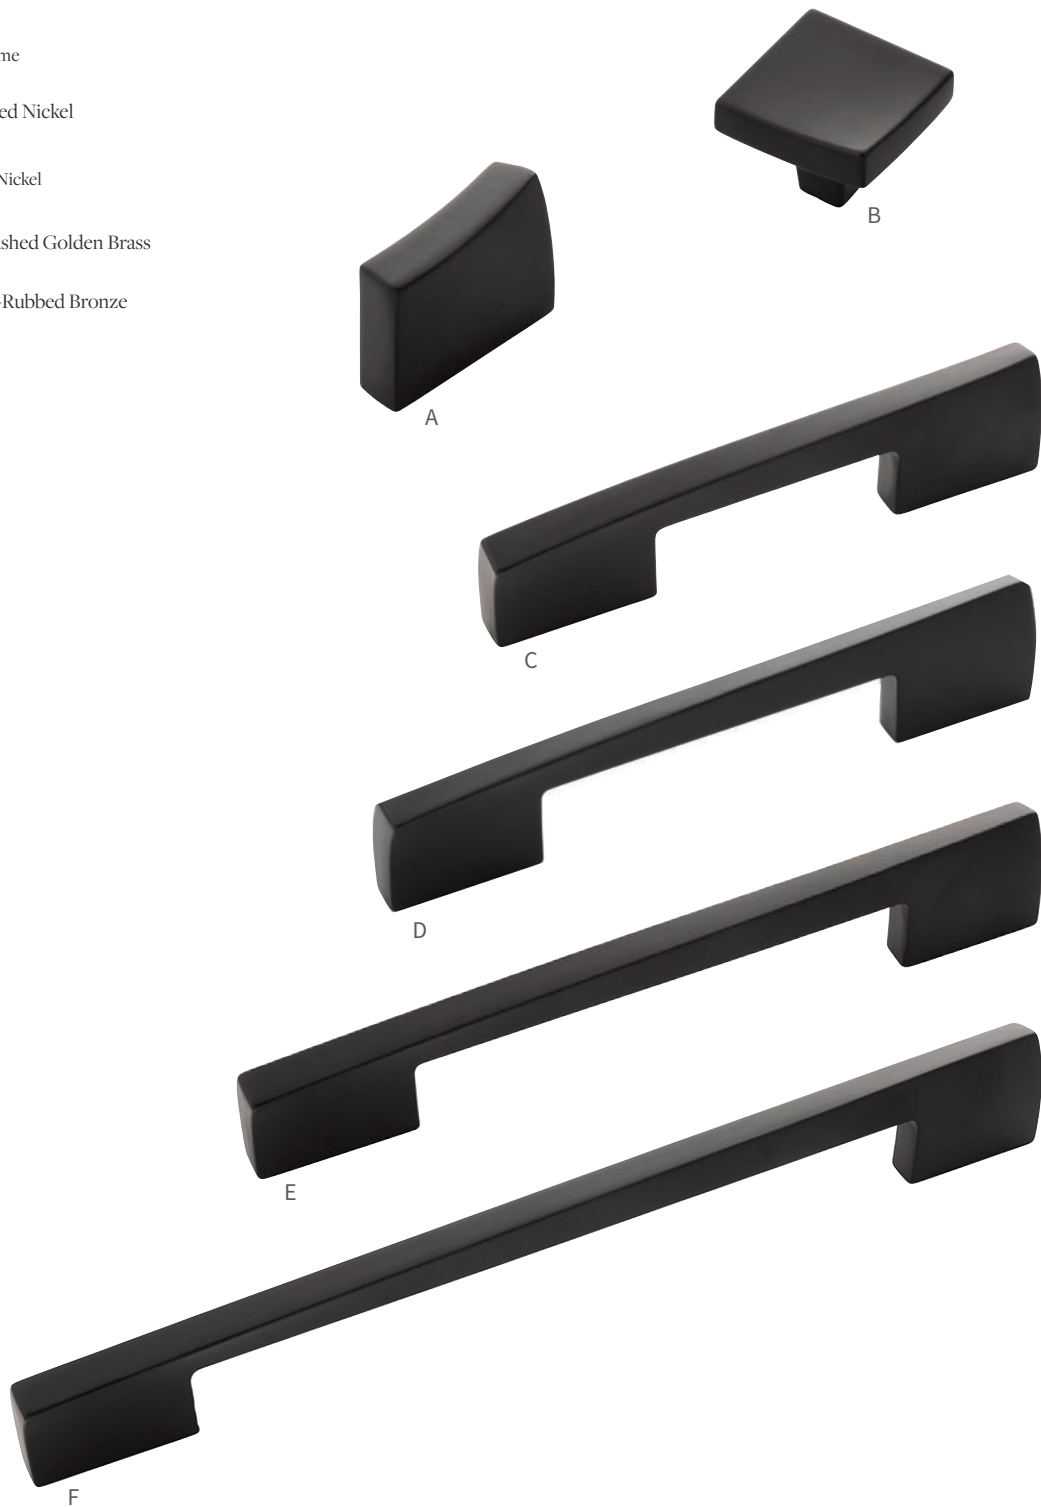

FLEX COLLECTION

- CH - Chrome
- 14 - Polished Nickel
- SN - Satin Nickel
- BGB - Brushed Golden Brass
- 10B - Oil-Rubbed Bronze

10B - Oil-Rubbed Bronze

A B076717-10B L: 1-7/16" W: 9/16" P: 1-1/8" B: 1-7/16 X 3/8"	C B076719-10B C/C: 3" & 96mm L: 5-1/4" W: 3/4" P: 1-1/4"	E B077023-10B C/C: 160mm L: 7-13/16" W: 13/16" P: 1-1/4"
B B076716-10B SQ: 1-1/4" P: 1-1/8" B: 3/8" SQ.	D B076720-10B C/C: 128mm L: 6-9/16" W: 13/16" P: 1-1/4"	F B077024-10B C/C: 224mm L: 10-5/16" W: 7/8" P: 1-1/4"