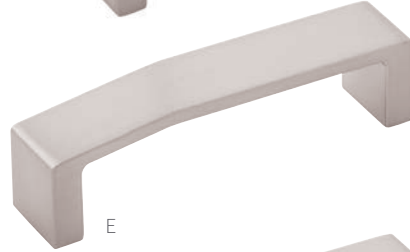

VEER COLLECTION

- 14 - Polished Nickel
- SN - Satin Nickel
- BGB - Brushed Golden Brass
- BLN - Black Nickel
- MB - Matte Black

D

SN - Satin Nickel

A B077150-SN
L: 1-3/8" W: 1-3/8" P: 1-1/8" B: 7/16"

B B077152-SN
L: 1-5/8" W: 1/2" P: 1-3/8" B: 1-5/8" x 3/8"

C B077153-SN
P: 1-1/8" D: 1-3/8" B: 1/2"

D B077400-SN
C/C: 3" L: 3-3/8" W: 7/8" P: 1-1/8"

E B077154-SN
C/C: 96mm L: 4-1/8" W: 7/8" P: 1-1/8"

F B077155-SN
C/C: 128mm L: 5-3/8" W: 7/8" P: 1-3/16"

G B077156-SN
C/C: 160mm L: 6-5/16" W: 7/8" P: 1-3/16"

H B077157-SN
C/C: 192mm L: 7-7/8" W: 7/8" P: 1-3/16"

I B077158-SN
C/C: 224mm L: 8-13/16" W: 7/8" P: 1-1/4"