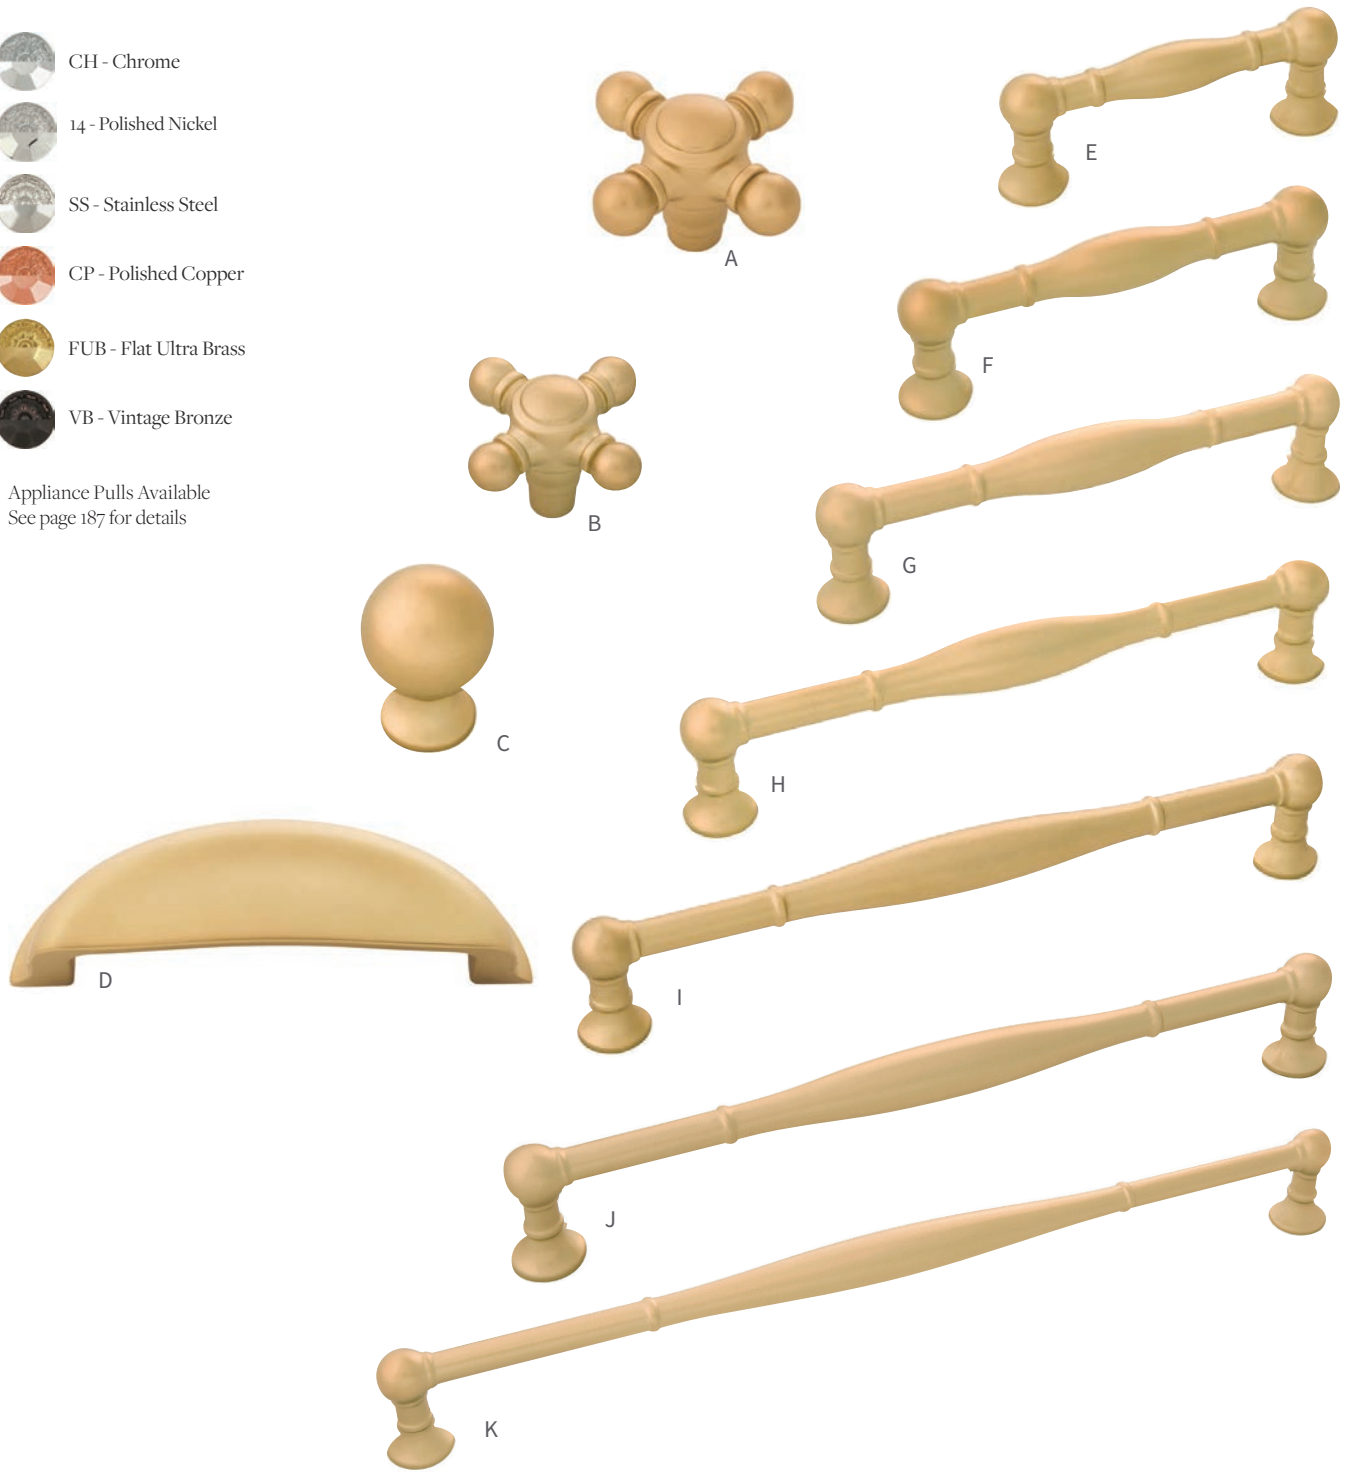

FULLER COLLECTION

- CH - Chrome
- 14 - Polished Nickel
- SS - Stainless Steel
- CP - Polished Copper
- FUB - Flat Ultra Brass
- VB - Vintage Bronze

Appliance Pulls Available
See page 187 for details

FUB - Flat Ultra Brass

A B076809-FUB L: 2-1/8" W: 2-1/8" P: 1-7/16" B: 1/2"	E B076289-FUB C/C: 3" L: 3-3/4" W: 3/4" P: 1-7/16"	I B076292-FUB C/C: 192mm L: 8-5/16" W: 3/4" P: 1-7/16"
B B075061-FUB L: 1-11/16" W: 1-11/16" P: 1-1/4" B: 3/8"	F B076290-FUB C/C: 96mm L: 4-1/2" W: 3/4" P: 1-7/16"	J B076293-FUB C/C: 224mm L: 9-5/8" W: 13/16" P: 1-1/2"
C B076288-FUB D: 1" P: 1-7/16" B: 3/4"	G B075060-FUB C/C: 128mm L: 5-13/16" W: 3/4" P: 1-7/16"	K B076294-FUB C/C: 12" L: 12-13/16" W: 13/16" P: 1-1/2"
E B077090-FUB C/C: 96mm L: 4-9/16" W: 1-1/2" P: 1-1/8"	H B076291-FUB C/C: 160mm L: 7" W: 3/4" P: 1-7/16"