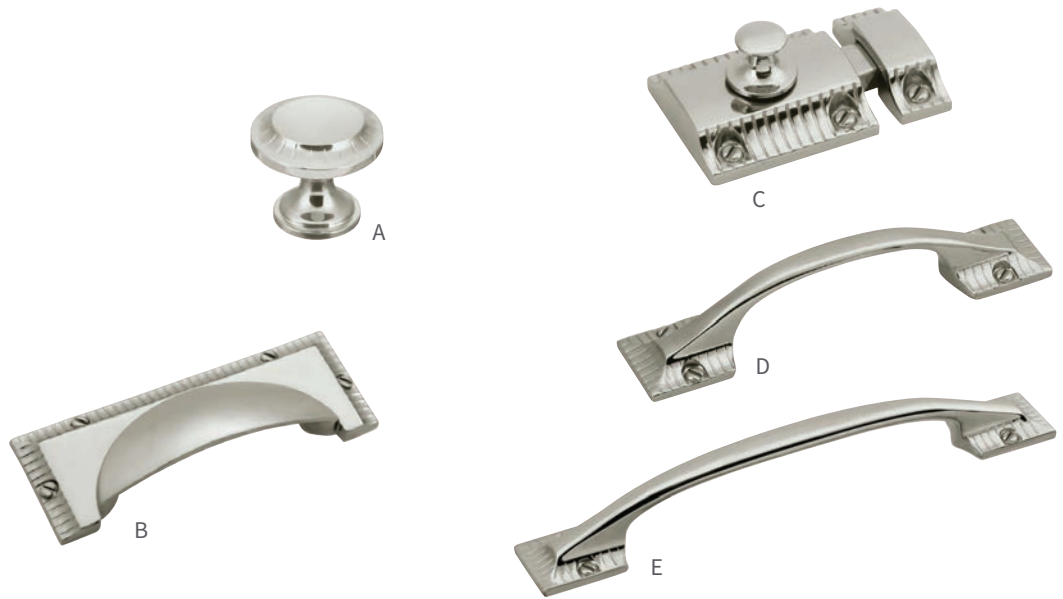

VINTAGE 1900 COLLECTION - SOLID BRASS

- 14 - Polished Nickel
- SN - Satin Nickel
- O4 - Satin Brass
- BI - Black Iron

14 - Polished Nickel

A B056553-14 D: 1-3/16" P: 1-1/8" B: 13/16" B B056554-14 C/C: 3" L: 4-11/16" W: 1-11/16" P: 7/8"	C B056714-14 L: 2-7/16" W: 1-9/16" P: 1" D B056555-14 C/C: 3" L: 5-1/16" W: 1-1/16" P: 1"	E B056649-14 C/C: 128mm L: 7-1/16" W: 1-1/16" P: 1"