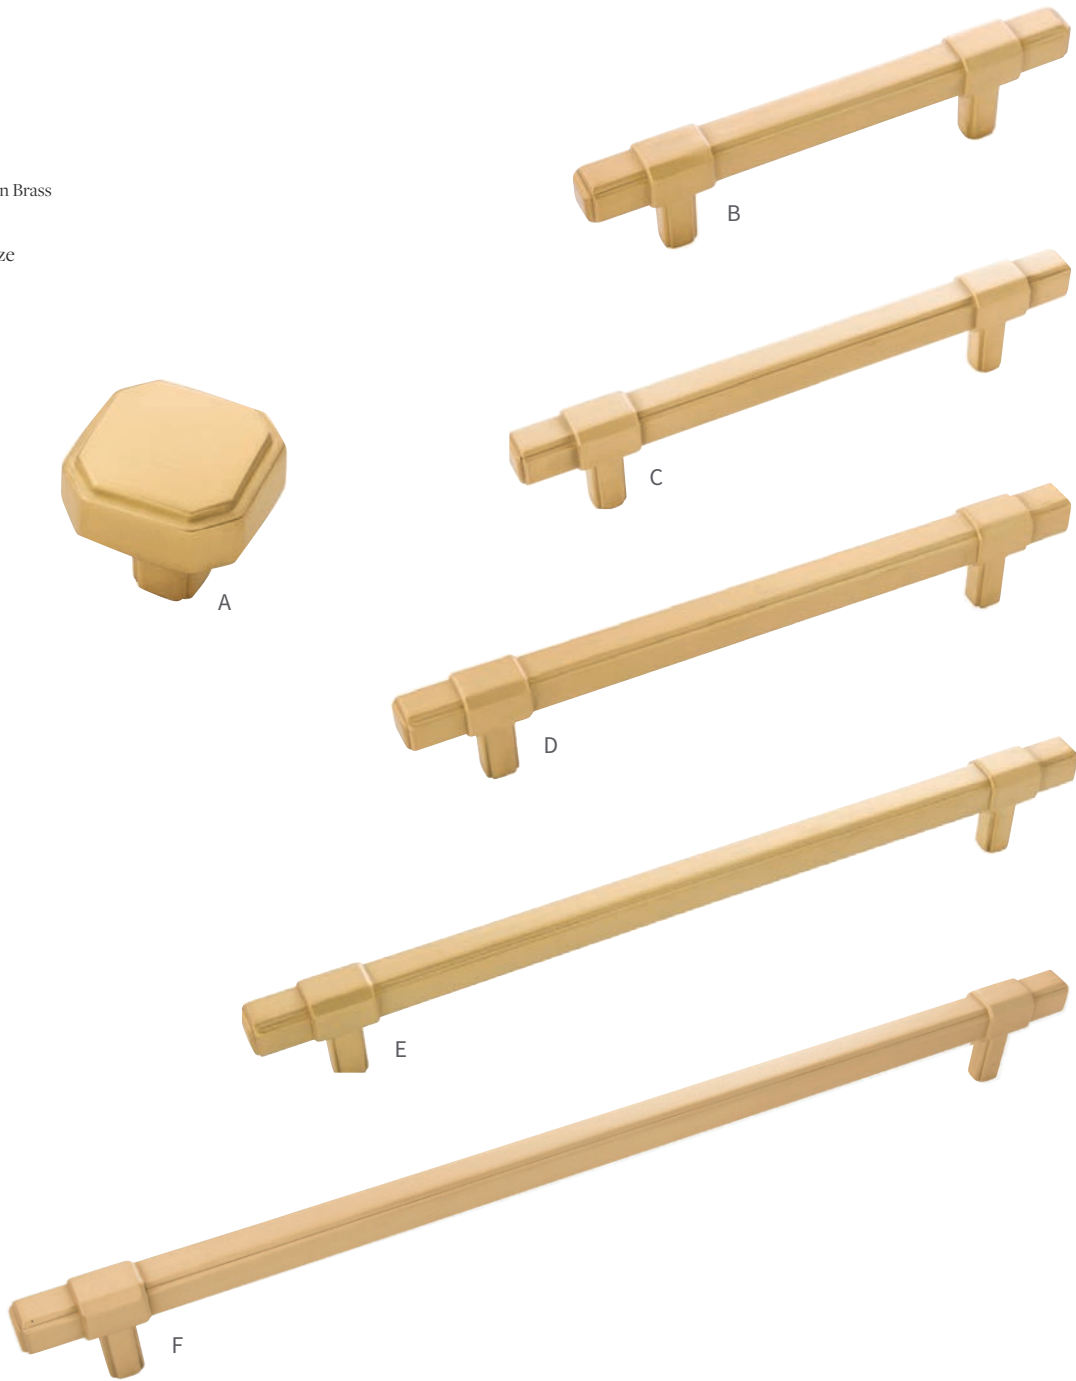

- E B077026-14
C/C: 224mm L: 10-15/16" W: 5/8" P: 1-7/16"
- F B076902-14
C/C: 12" L: 14-1/8" W: 11/16" P: 1-7/16"

MONROE COLLECTION

-  CH - Chrome
-  14 - Polished Nickel
-  SN - Satin Nickel
-  BGB - Brushed Golden Brass
-  VB - Vintage Bronze

SN - Satin Nickel

- A B076895-SN
L: 1-5/16" W: 1-5/16" P: 1-1/4" B: 1/2"
- B B076899-SN
C/C: 96mm L: 5-7/8" W: 5/8" P: 1-7/16"

- C B076900-SN
C/C: 128mm L: 7-1/8" W: 5/8" P: 1-7/16"
- D B077025-SN
C/C: 160mm L: 8-3/8" W: 5/8" P: 1-7/16"

- E B077026-SN
C/C: 224mm L: 10-15/16" W: 5/8" P: 1-7/16"
- F B076902-SN
C/C: 12" L: 14-1/8" W: 11/16" P: 1-7/16"

MONROE COLLECTION

-  CH - Chrome
-  14 - Polished Nickel
-  SN - Satin Nickel
-  BGB - Brushed Golden Brass
-  VB - Vintage Bronze