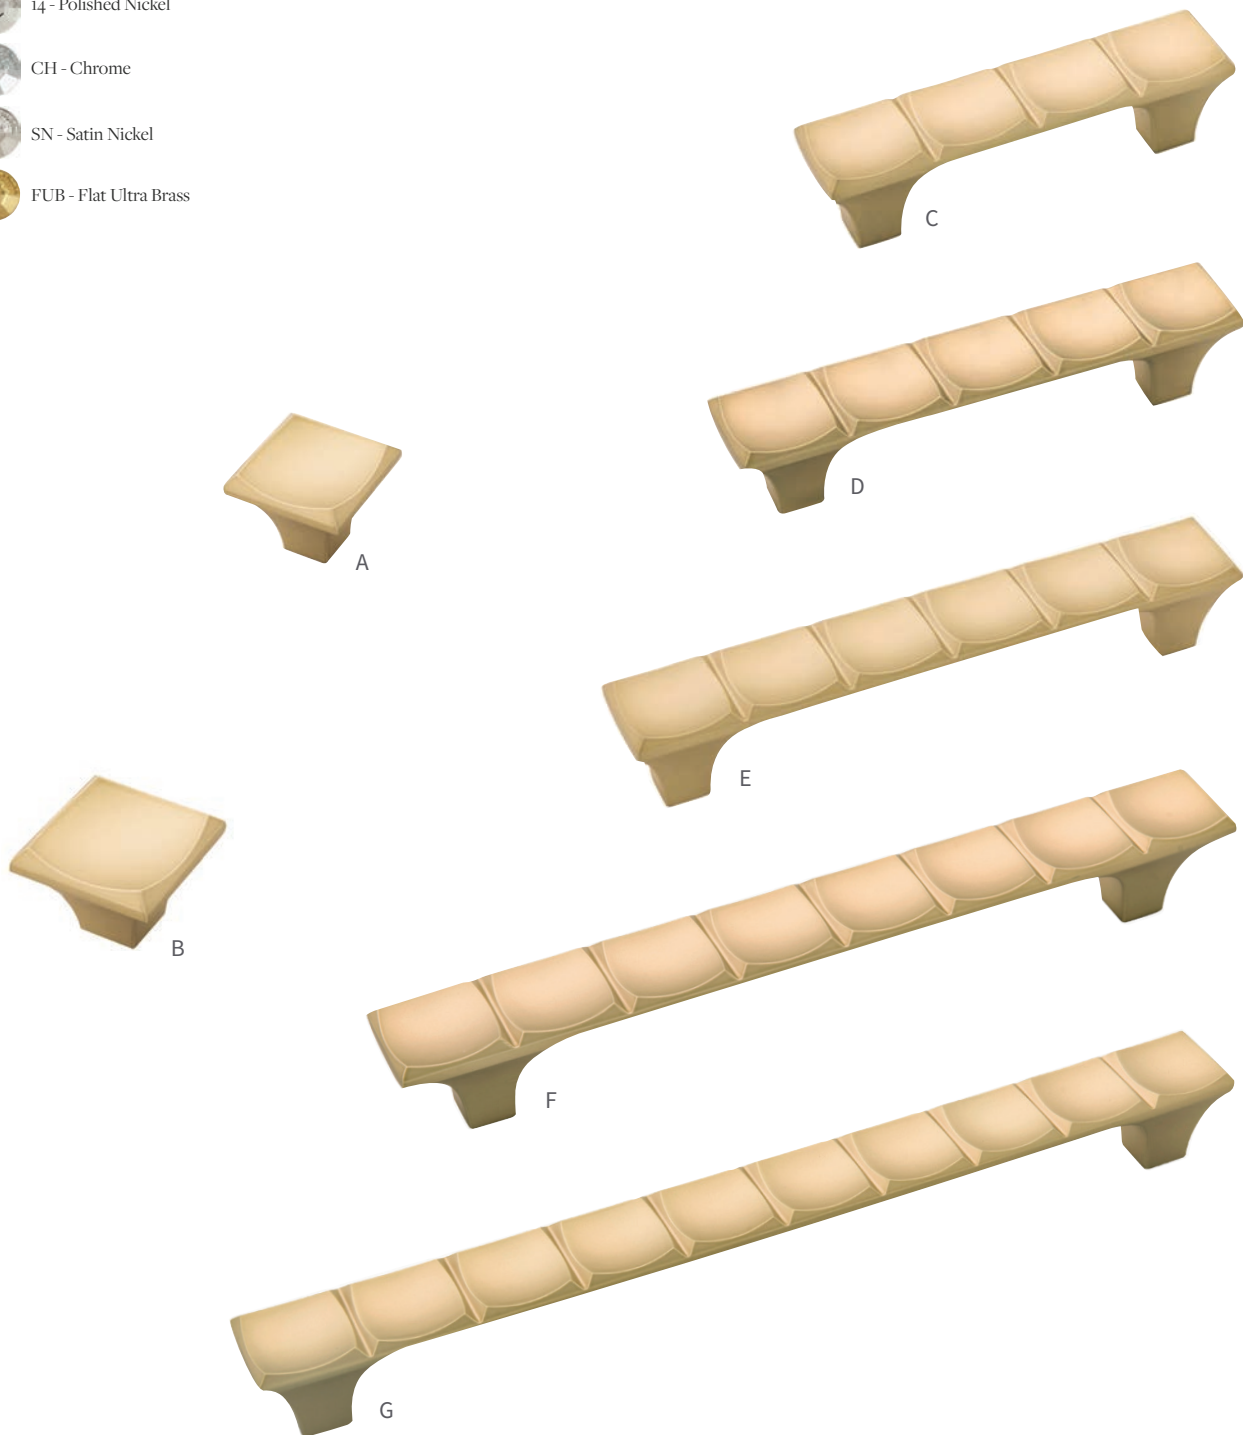

CALLISTO COLLECTION

14 - Polished Nickel

CH - Chrome

SN - Satin Nickel

FUB - Flat Ultra Brass

FUB - Flat Ultra Brass

A B075672-FUB
SQ: 1-1/4" SQ P: 1-1/16" B: 1/2" SQ

B B075673-FUB
SQ: 1-1/2" P: 1-1/8" B: 5/8" SQ

C B076033-FUB
C/C: 3" L: 4" W: 1" P: 1-1/8"

D B076034-FUB
C/C: 96mm L: 5" W: 1" P: 1-1/8"

E B075669-FUB
C/C: 128mm L: 6" W: 1" P: 1-1/8"

F B076035-FUB
C/C: 160mm L: 8" W: 1" P: 1-1/8"

G B076036-FUB
C/C: 224mm L: 10" W: 1" P: 1-1/8"