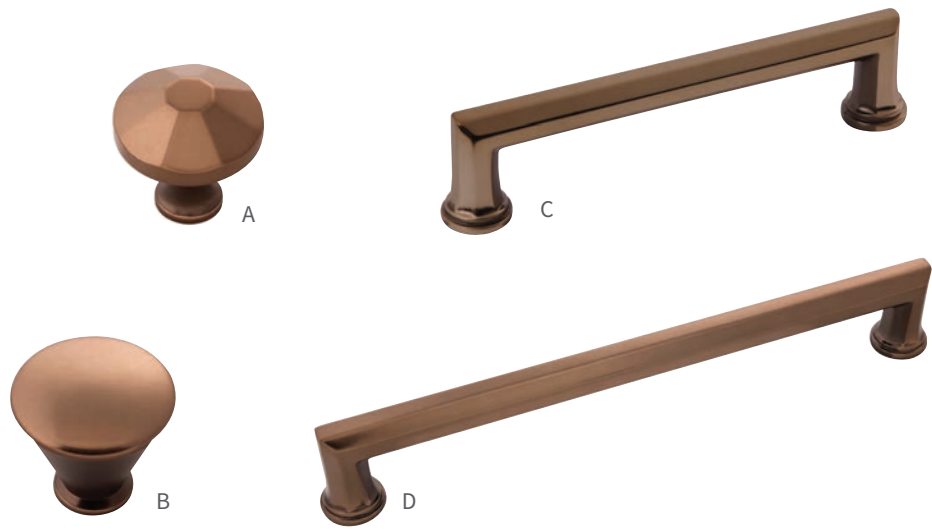

FACETTE COLLECTION - SOLID BRASS

- 14 - Polished Nickel
- CH - Chrome
- SS - Stainless Steel
- 04 - Satin Brass
- BCP - Brushed Copper
- DAC - Dark Antique Copper
- VBN - Vintage Bronze Nickel

VBN - Vintage Bronze Nickel

A B053134-VBN D: 1-3/8" P: 1-7/16" B: 5/8"	C B072425-VBN C/C: 128mm L: 5-7/8" W: 13/16" P: 1-3/8"
B B054726-VBN D: 1-1/4" P: 1-1/8" B: 5/8"	D B072442-VBN C/C: 220mm L: 9-9/16" W: 7/8" P: 1-1/2"