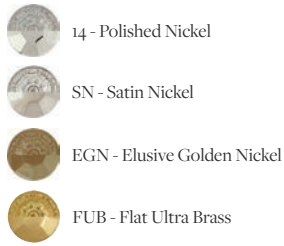

TRELLIS COLLECTION