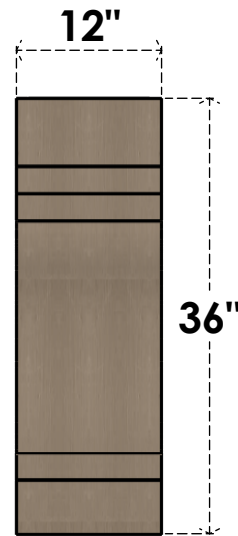

ITEM NUMBER: CORU12X24X36PECRCPR

12"W X 24"D X 36"H SERIES 2 CLASSIC PESCADERO ROUGH CEDAR
TIMBERTHANE FAUX WOOD CORBEL, PRIMED

SIDE PROFILE

FRONT PROFILE

ISOMETRIC

EKENA MILLWORK
2300 WEST MAIN ST.
CLARKSVILLE, TX 75426
TOLL FREE: 866-607-0453
WWW.EKENAMILLWORK.COM

NOTES

1. INSTALLATION TO BE COMPLETED IN ACCORDANCE WITH MANUFACTURER'S SPECIFICATIONS.
2. DRAWING MAY NOT BE TO SCALE
3. THIS DRAWING IS INTENDED FOR DESIGN AND PLANNING PURPOSES ONLY.
4. ALL INFORMATION CONTAINED HEREIN WAS CURRENT AT THE TIME OF DEVELOPMENT BUT MUST BE REVIEWED AND APPROVED BY THE PRODUCT MANUFACTURER TO BE CONSIDERED ACCURATE.
5. TIMBERTHANE ARCHITECTURAL PRODUCTS ARE MADE FROM HIGH DENSITY URETHANE AND COME FACTORY PRIMED