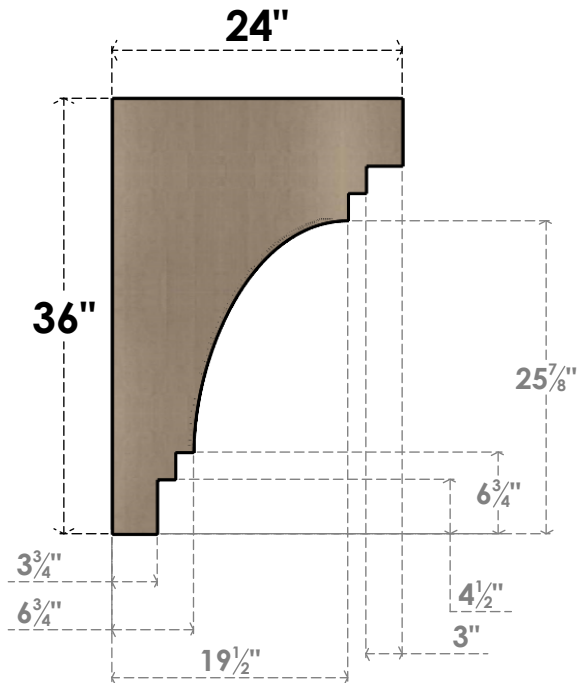

ITEM NUMBER: CORU12X24X36PECRCPR

12"W X 24"D X 36"H SERIES 2 CLASSIC PESCADERO ROUGH CEDAR
TIMBERTHANE FAUX WOOD CORBEL, PRIMED

SIDE PROFILE

FRONT PROFILE

ISOMETRIC

EKENA MILLWORK
2300 WEST MAIN ST.
CLARKSVILLE, TX 75426
TOLL FREE: 866-607-0453
WWW.EKENAMILLWORK.COM

NOTES

1. INSTALLATION TO BE COMPLETED IN ACCORDANCE WITH MANUFACTURER'S SPECIFICATIONS.
2. DRAWING MAY NOT BE TO SCALE
3. THIS DRAWING IS INTENDED FOR DESIGN AND PLANNING PURPOSES ONLY.
4. ALL INFORMATION CONTAINED HEREIN WAS CURRENT AT THE TIME OF DEVELOPMENT BUT MUST BE REVIEWED AND APPROVED BY THE PRODUCT MANUFACTURER TO BE CONSIDERED ACCURATE.
5. TIMBERTHANE ARCHITECTURAL PRODUCTS ARE MADE FROM HIGH DENSITY URETHANE AND COME FACTORY PRIMED