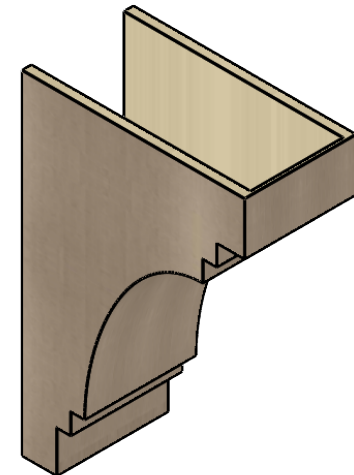

ITEM NUMBER: CORU12X24X36PECRCPR

12"W X 24"D X 36"H SERIES 2 CLASSIC PESCADERO ROUGH CEDAR
TIMBERTHANE FAUX WOOD CORBEL, PRIMED

SIDE PROFILE

FRONT PROFILE

ISOMETRIC

EKENA MILLWORK
2300 WEST MAIN ST.
CLARKSVILLE, TX 75426
TOLL FREE: 866-607-0453
WWW.EKENAMILLWORK.COM

NOTES

1. INSTALLATION TO BE COMPLETED IN ACCORDANCE WITH MANUFACTURER'S SPECIFICATIONS.
2. DRAWING MAY NOT BE TO SCALE
3. THIS DRAWING IS INTENDED FOR DESIGN AND PLANNING PURPOSES ONLY.
4. ALL INFORMATION CONTAINED HEREIN WAS CURRENT AT THE TIME OF DEVELOPMENT BUT MUST BE REVIEWED AND APPROVED BY THE PRODUCT MANUFACTURER TO BE CONSIDERED ACCURATE.
5. TIMBERTHANE ARCHITECTURAL PRODUCTS ARE MADE FROM HIGH DENSITY URETHANE AND COME FACTORY PRIMED