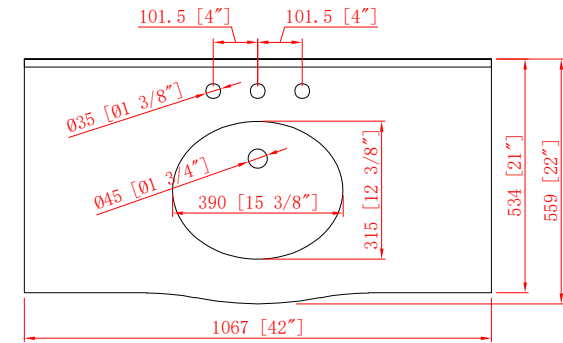

42" Bathroom vanity

42 in.W x 22 in.D x 38 in.H
(106.7 cm x 55.9 cm x 95.8 cm)

Top View

Back View