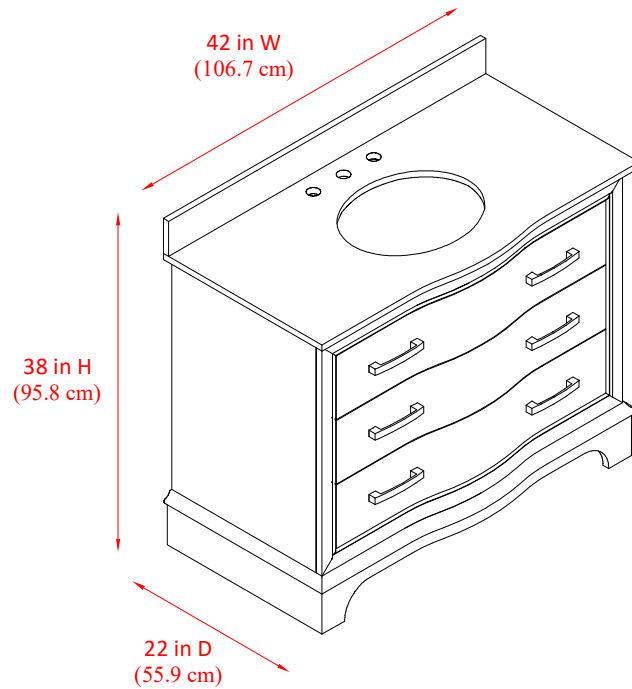

42" Bathroom vanity

42 in.W x 22 in.D x 38 in.H
(106.7 cm x 55.9 cm x 95.8 cm)

Top View

Back View