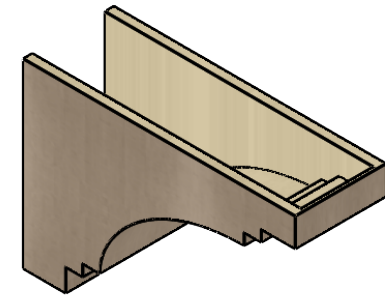

# ITEM NUMBER: CORU10X30X20PECRCPR

10"W X 30"D X 20"H SERIES 3 CLASSIC PESCADERO ROUGH CEDAR  
TIMBERTHANE FAUX WOOD CORBEL, PRIMED

**SIDE PROFILE**

**FRONT PROFILE**

**ISOMETRIC**

EKENA MILLWORK  
2300 WEST MAIN ST.  
CLARKSVILLE, TX 75426  
TOLL FREE: 866-607-0453  
WWW.EKENAMILLWORK.COM

**NOTES**

1. INSTALLATION TO BE COMPLETED IN ACCORDANCE WITH MANUFACTURER'S SPECIFICATIONS.
2. DRAWING MAY NOT BE TO SCALE
3. THIS DRAWING IS INTENDED FOR DESIGN AND PLANNING PURPOSES ONLY.
4. ALL INFORMATION CONTAINED HEREIN WAS CURRENT AT THE TIME OF DEVELOPMENT BUT MUST BE REVIEWED AND APPROVED BY THE PRODUCT MANUFACTURER TO BE CONSIDERED ACCURATE.
5. TIMBERTHANE ARCHITECTURAL PRODUCTS ARE MADE FROM HIGH DENSITY URETHANE AND COME FACTORY PRIMED