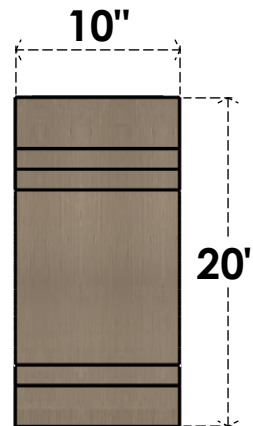

# ITEM NUMBER: CORU10X30X20PECRCPR

10"W X 30"D X 20"H SERIES 3 CLASSIC PESCADERO ROUGH CEDAR  
TIMBERTHANE FAUX WOOD CORBEL, PRIMED

**SIDE PROFILE**

**FRONT PROFILE**

**ISOMETRIC**

EKENA MILLWORK  
2300 WEST MAIN ST.  
CLARKSVILLE, TX 75426  
TOLL FREE: 866-607-0453  
WWW.EKENAMILLWORK.COM

**NOTES**

1. INSTALLATION TO BE COMPLETED IN ACCORDANCE WITH MANUFACTURER'S SPECIFICATIONS.
2. DRAWING MAY NOT BE TO SCALE
3. THIS DRAWING IS INTENDED FOR DESIGN AND PLANNING PURPOSES ONLY.
4. ALL INFORMATION CONTAINED HEREIN WAS CURRENT AT THE TIME OF DEVELOPMENT BUT MUST BE REVIEWED AND APPROVED BY THE PRODUCT MANUFACTURER TO BE CONSIDERED ACCURATE.
5. TIMBERTHANE ARCHITECTURAL PRODUCTS ARE MADE FROM HIGH DENSITY URETHANE AND COME FACTORY PRIMED