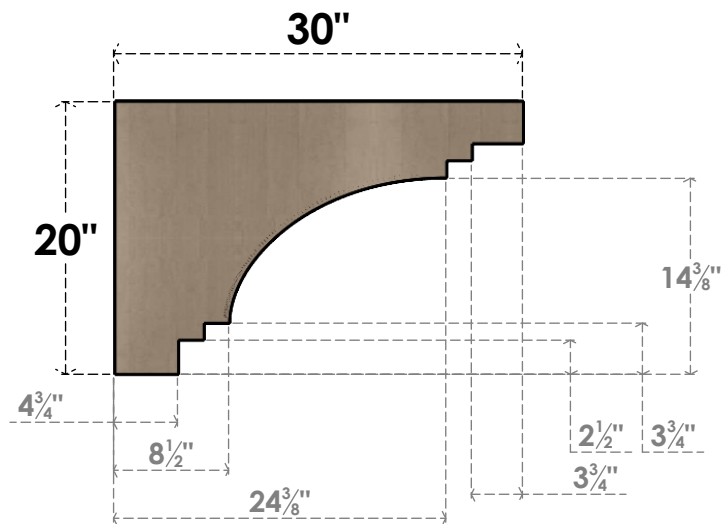

# ITEM NUMBER: CORU10X30X20PECRCPR

10"W X 30"D X 20"H SERIES 3 CLASSIC PESCADERO ROUGH CEDAR  
TIMBERTHANE FAUX WOOD CORBEL, PRIMED

**SIDE PROFILE**

**FRONT PROFILE**

**ISOMETRIC**

EKENA MILLWORK  
2300 WEST MAIN ST.  
CLARKSVILLE, TX 75426  
TOLL FREE: 866-607-0453  
WWW.EKENAMILLWORK.COM

**NOTES**

1. INSTALLATION TO BE COMPLETED IN ACCORDANCE WITH MANUFACTURER'S SPECIFICATIONS.
2. DRAWING MAY NOT BE TO SCALE
3. THIS DRAWING IS INTENDED FOR DESIGN AND PLANNING PURPOSES ONLY.
4. ALL INFORMATION CONTAINED HEREIN WAS CURRENT AT THE TIME OF DEVELOPMENT BUT MUST BE REVIEWED AND APPROVED BY THE PRODUCT MANUFACTURER TO BE CONSIDERED ACCURATE.
5. TIMBERTHANE ARCHITECTURAL PRODUCTS ARE MADE FROM HIGH DENSITY URETHANE AND COME FACTORY PRIMED