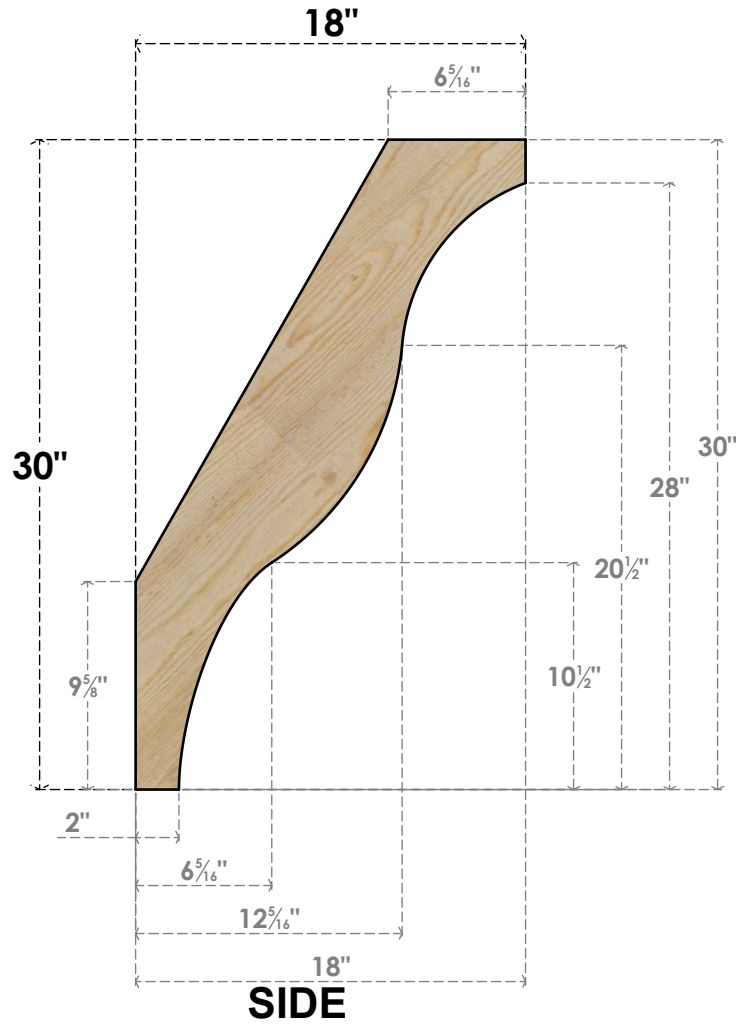

BRC06X18X30FST00RDF

6"W X 18"D X 30"H FUNSTON ROUGH SAWN BRACE, DOUGLAS FIR

EKENA MILLWORK
 2300 WEST MAIN ST.
 CLARKSVILLE, TX 75426
 TOLL FREE: 866-607-0453
 WWW.EKENAMILLWORK.COM

NOTES

1. INSTALLATION TO BE COMPLETED IN ACCORDANCE WITH MANUFACTURER'S SPECIFICATIONS.
2. DRAWING MAY NOT BE TO SCALE
3. THIS DRAWING IS INTENDED FOR DESIGN AND PLANNING PURPOSES ONLY.
4. ALL INFORMATION CONTAINED HEREIN WAS CURRENT AT THE TIME OF DEVELOPMENT BUT MUST BE REVIEWED AND APPROVED BY THE PRODUCT MANUFACTURER TO BE CONSIDERED ACCURATE.
5. PRODUCTS ARE NOT KILN DRIED. THIS ITEM IS UNIQUE AND WILL CONTAIN THE NATURAL VARIATIONS THAT THE WOOD SPECIES OFFERS. THIS MAY RESULT IN VARIATIONS UP TO 1/4"