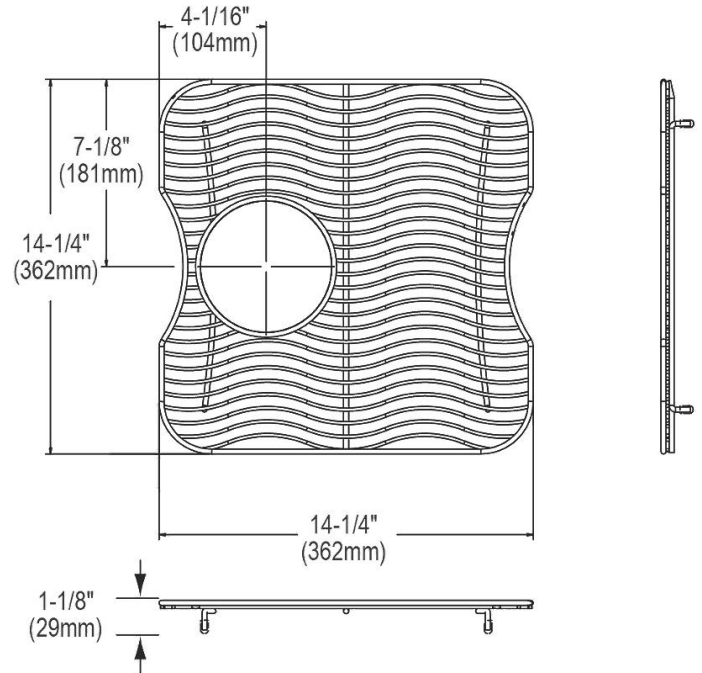

Material:	Stainless Steel
Finish:	Polished Stainless Steel
Dimensions:	14-1/4" x 14-1/4" x 1-1/8"
Fits Bowl Size(s):	16-1/2" x 16-1/2"

Special Note: For bowls with left center drain opening.

AMERICAN PRIDE. A LIFETIME TRADITION.
Like your family, the Elkay family has values and traditions that endure. For almost a century, Elkay has been a family-owned and operated company, providing thousands of jobs that support our families and communities.

[Clean and Care Manual (PDF)](#)

[Clean and Care Manual (PDF)](#)

[Warranty (PDF)](#)