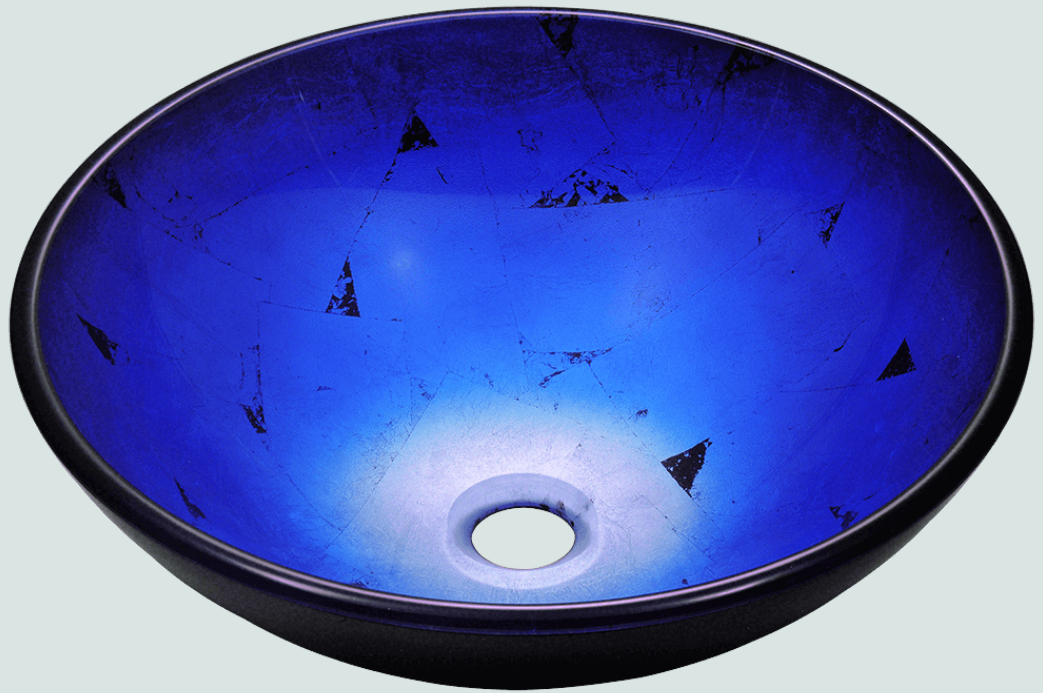

608 Foil Undertone Vessel Sink

Glass

Our line of glass sinks will add elegant beauty to your bathroom. They are manufactured using fully tempered glass, which is stronger and can withstand higher temperatures than normal glass. The glass is nonporous and will not absorb odor or stains making it a very clean option. Our glass sinks are covered by a limited lifetime warranty.

16 1/2" x 16 1/2" x 5 3/4"
Tempered Glass
Limited Lifetime Warranty
Foil-Undertone Glass Sink

Accessories

*Accessories not included

UPC: 817299010180

Features

Vessel Installation	18" Minimum Cabinet Size	1/2" Thick	Tempered Glass	Limited Lifetime Warranty	One Bowl