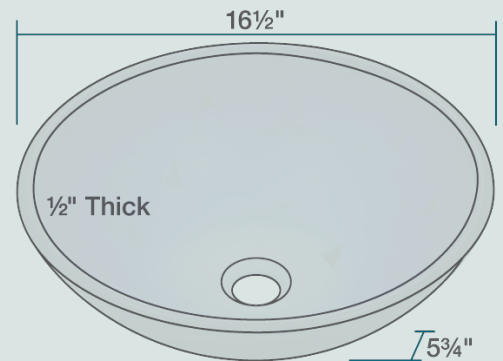

16 1/2" x 16 1/2" x 5 3/4"
Tempered Glass
Limited Lifetime Warranty
Foil-Undertone Glass Sink

Accessories

*Accessories not included

UPC: 817299010180

Features

Vessel Installation	18" Minimum Cabinet Size	1/2" Thick	Tempered Glass	Limited Lifetime Warranty	One Bowl