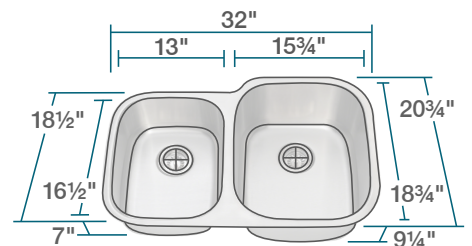

DIMENSIONS

www.renesinks.com
872.241.0016
sales@renesinks.com