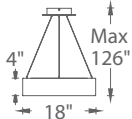

CORSO – model: PD-337
dwelLED™ LED Pendant

WAC LIGHTING
Responsible Lighting®

PD-33718