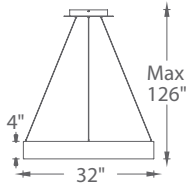

CORSO – model: PD-337
dwelLED™ LED Pendant

WAC LIGHTING
Responsible Lighting®

PD-33732

Fixture Type:

Catalog Number:

Project: _____

Location: _____

PRODUCT DESCRIPTION

A promenade of light delivered through a self illuminating halo within. A frosted acrylic diffuser conceals the high powered LEDs within the brushed aluminum spun metal shade. Corso is suspended on three thin low profile cables without the need for an additional power cord, lending to a simple and minimalistic design. Adjustable to different lengths through a push-pin locking mechanism at the canopy.

FEATURES

- Minimalist look with no visible power cord
- Even illumination with no hotspots
- Seamless brushed aluminum shade
- Cable suspension carrying low voltage may be field shortened
- PD-33718 and PD-33743 are Title 24 Compliant
- Universal driver (120V-220V-277V)
- Color Temp: 3000K
- CRI: 80
- Dimming: 100% - 5% ELV or 0-10V
- Rated Life: 83,000 hours
- Input: 120 - 277V

ORDER NUMBER

	Watt	LED Lumens	Delivered Lumens	Finish
PD-33718	18" 22.5W	1495	940	AL Brushed Aluminum
PD-33732	32" 88W	6340	4435	
PD-33743	43" 128W	11115	7300	

Example: PD-33732-AL

SPECIFICATIONS

Construction: Die cast Aluminum and Frosted Acrylic Diffuser

Light Source: High output LED.

Finish: Brushed Aluminum (AL)

Standards: ETL & cETL damp location listed.
PD-33718 & PD-33743 are CEC Title 24 Compliant.

waclighting.com
Phone (800) 526.2588
Fax (800) 526.2585

Headquarters/Eastern Distribution Center
44 Harbor Park Drive
Port Washington, NY 11050

Central Distribution Center
1600 Distribution Ct
Lithia Springs, GA 30122

Western Distribution Center
1750 Archibald Avenue
Ontario, CA 91760