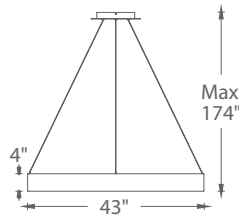

PD-33743

Fixture Type:

Catalog Number:

Project: _____

Location: _____

PRODUCT DESCRIPTION

A promenade of light delivered through a self illuminating halo within. A frosted acrylic diffuser conceals the high powered LEDs within the brushed aluminum spun metal shade. Corso is suspended on three thin low profile cables without the need for an additional power cord, lending to a simple and minimalistic design. Adjustable to different lengths through a push-pin locking mechanism at the canopy.

FEATURES

- Minimalist look with no visible power cord
- Even illumination with no hotspots
- Seamless brushed aluminum shade
- Cable suspension carrying low voltage may be field shortened
- PD-33718 and PD-33743 are Title 24 Compliant
- Universal driver (120V-220V-277V)
- Color Temp: 3000K
- CRI: 80
- Dimming: 100% - 5% ELV or 0-10V
- Rated Life: 83,000 hours
- Input: 120 - 277V

ORDER NUMBER

	Watt	LED Lumens	Delivered Lumens	Finish
PD-33718	18" 22.5W	1495	940	AL Brushed Aluminum
PD-33732	32" 88W	6340	4435	
PD-33743	43" 128W	11115	7300	

Example: PD-33732-AL

SPECIFICATIONS

Construction: Die cast Aluminum and Frosted Acrylic Diffuser

Light Source: High output LED.

Finish: Brushed Aluminum (AL)

Standards: ETL & cETL damp location listed.
PD-33718 & PD-33743 are CEC Title 24 Compliant.

waclighting.com
Phone (800) 526.2588
Fax (800) 526.2585

Headquarters/Eastern Distribution Center
44 Harbor Park Drive
Port Washington, NY 11050

Central Distribution Center
1600 Distribution Ct
Lithia Springs, GA 30122

Western Distribution Center
1750 Archibald Avenue
Ontario, CA 91760