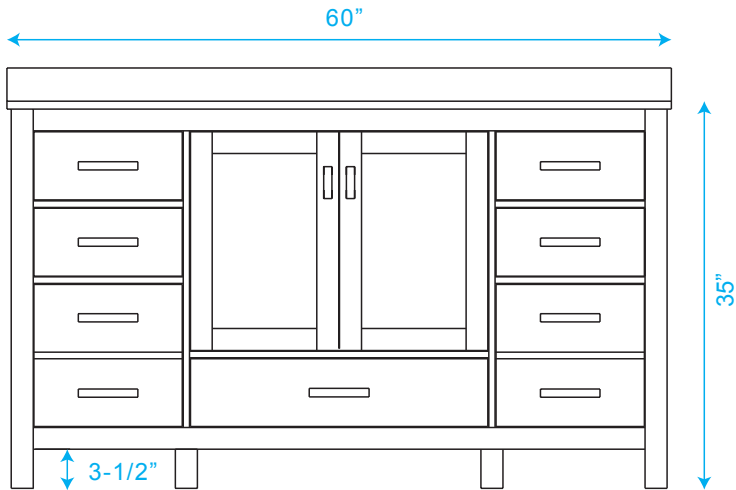

# WYNDHAM COLLECTION

TOP VIEW OF VANITY CABINET

*\*Note: Due to high probability of breakage-the backsplash comes in two pieces-cut from same piece.*

## WC-1414-60 Single Vanity