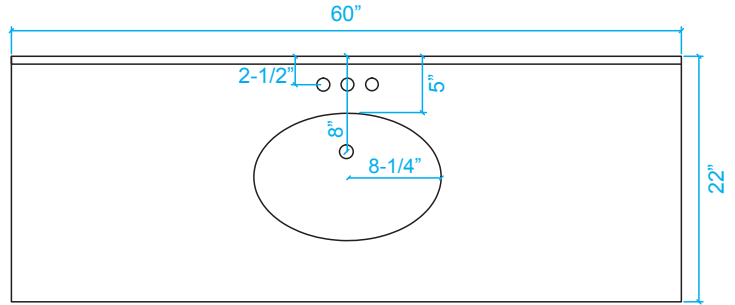

# WYNDHAM COLLECTION

TOP VIEW OF VANITY CABINET

*\*Note: Due to high probability of breakage-the backsplash comes in two pieces-cut from same piece.*

## WC-1414-60 Single Vanity