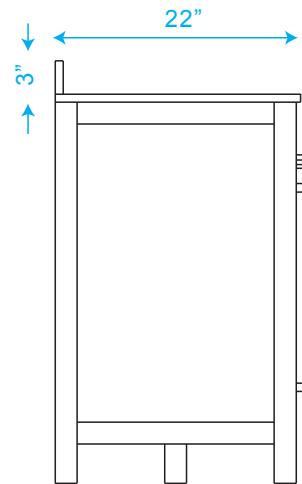

# WYNDHAM COLLECTION

TOP VIEW OF VANITY CABINET

*\*Note: Due to high probability of breakage-the backsplash comes in two pieces-cut from same piece.*

## WC-1414-60 Single Vanity