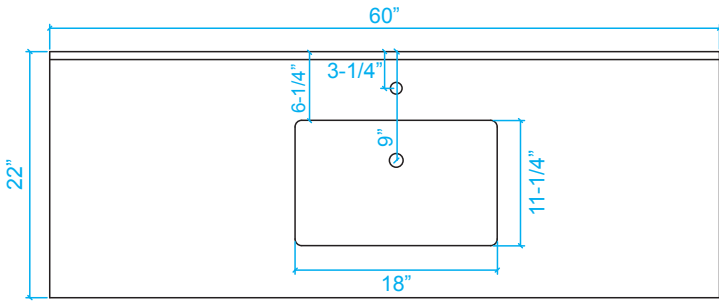

# WYNDHAM COLLECTION

TOP VIEW OF VANITY CABINET

*\*Note: Due to high probability of breakage-the backsplash comes in two pieces-cut from same piece.*

## WC-1414-60 Single Vanity