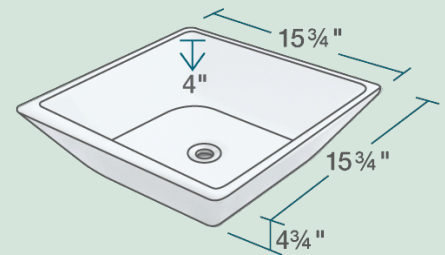

# V170-BISQUE Vessel Sink

15 3/4" x 15 3/4" x 4 3/4"  
 Vessel Installation  
 True Vitreous China  
 No Hardware Needed  
 Limited Lifetime Warranty

## Features

Vessel Installation	18" Minimum Cabinet Size	True Vitreous China	No Hardware Needed	Limited Lifetime Warranty	One Bowl

UPC: 817299010593