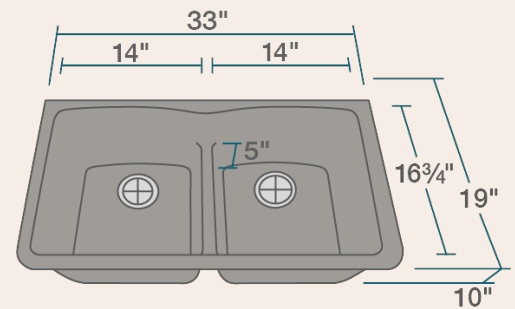

33" x 19" x 10 3/4"
Undermount Installation
Made with 80% Quartz, 20% Acrylic
All-Natural Materials - Eco-Friendly and Recyclable
Offset Drain
Heat Resistant to 550 Degrees
Stain Resistant
Scratch Resistant
Multiple Colors Available
Installation Hardware Included
Limited Lifetime Warranty
Acrylic Provides Sound Dampening - No Pads Needed
Low-Divide Center