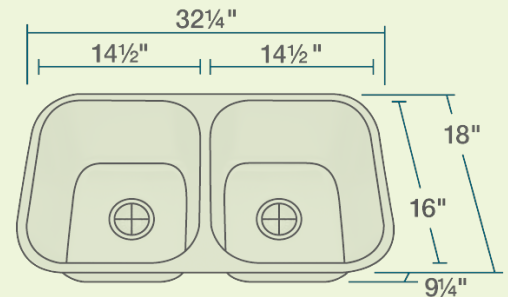

- 32 1/4" x 18" x 9 1/4"
- 16- or 18-Gauge Steel Available
- Certified High-Quality 304 Stainless Steel
- Brushed Satin Finish
- Center Drain
- Thick Sound Dampener Rubber Pad
- Fully Insulated
- One-Piece Construction
- Limited Lifetime Warranty

Accessories

*Accessories not included

16g UPC: 841412137300
18g UPC: 817299014782

Features

<p>Undermount Installation</p>	<p>33" Minimum Cabinet Size</p>	<p>16 or 18 Gauge Available</p>	<p>Cold-Rolled Stainless Steel</p>	<p>Brushed-Satin Finish</p>	<p>Center Drain 3 1/2"</p>
<p>Sound Dampening</p>	<p>Fully Insulated</p>	<p>Cutout Template</p>	<p>Hardware Included</p>	<p>Limited Lifetime Warranty</p>	<p>Two Bowls, Equal</p>