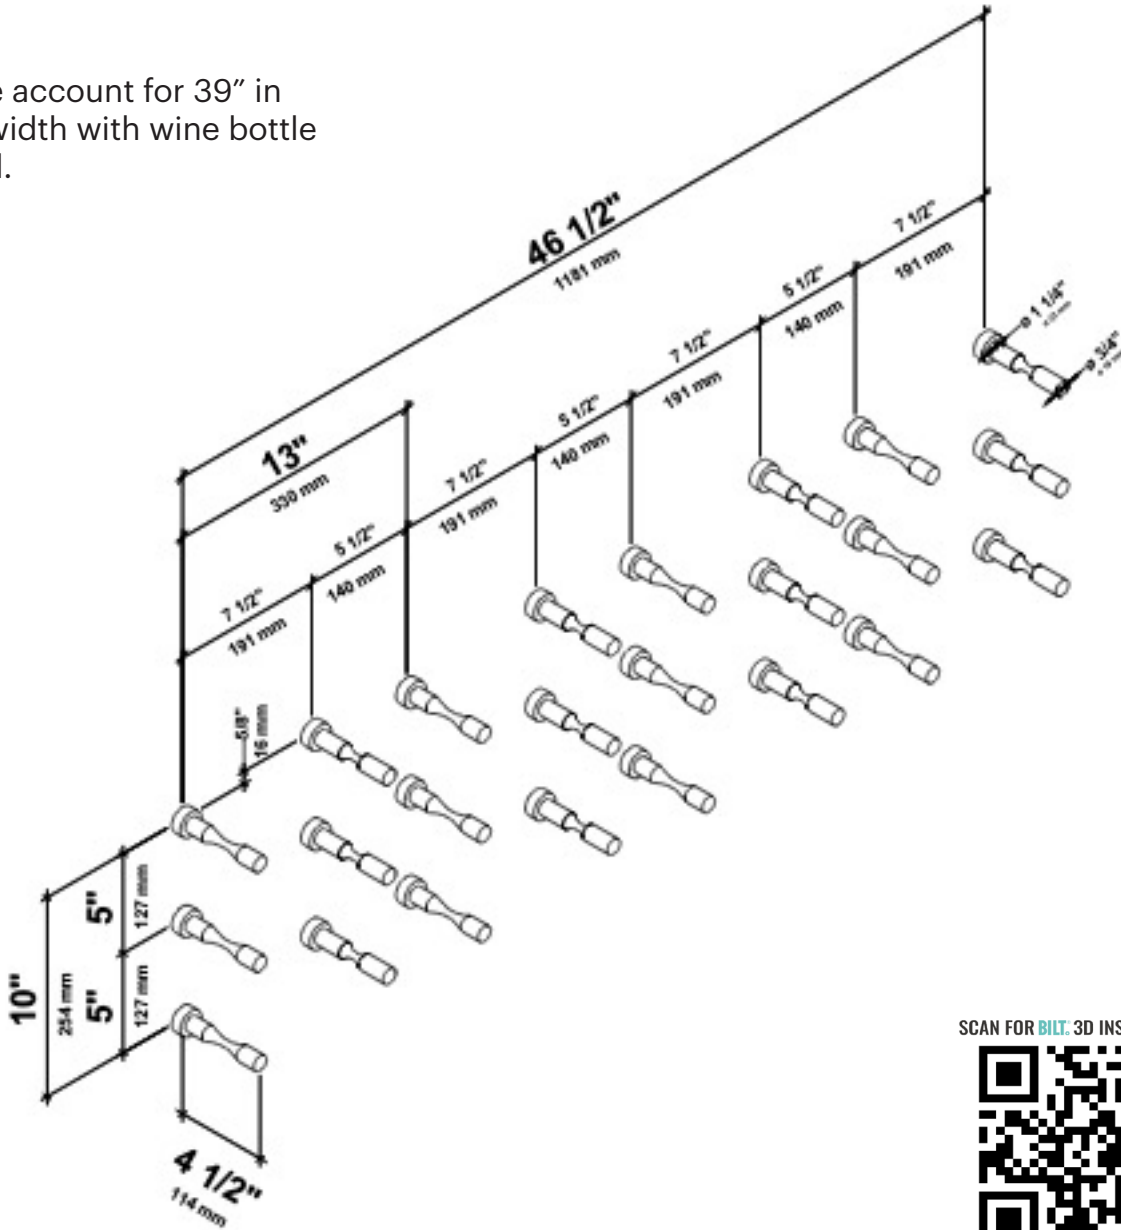

Vino Pins Design Kit 12 Layout

Spec Sheet for VPC-DESIGN-12 (recommended layout)

Please account for 39" in total width with wine bottle stored.

SCAN FOR **BILT** 3D INSTRUCTIONS

POWERED BY **BILT** INTELLIGENT INSTRUCTIONS®

VINTAGEVIEW®
MOVING WINE STORAGE FORWARD

4690 Joliet St., Denver, CO 80239 | phone: 866.650.1500 | fax: 866.650.1501 | VintageView.com

For product warranty information, please visit vintageview.com/warranty