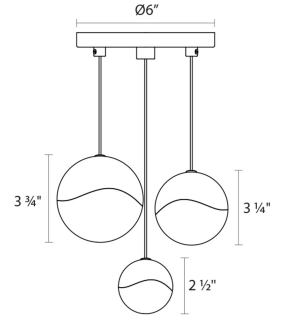

## Dimensions

Height:	3.75"
Diameter:	8.25"
Canopy/Backplate/Base:	6"
Hanging Details:	10' Adjustable Cord
Shape:	Round Canopy
Size:	3-Light Assorted
Canopy/Backplate/Base Height:	0.5