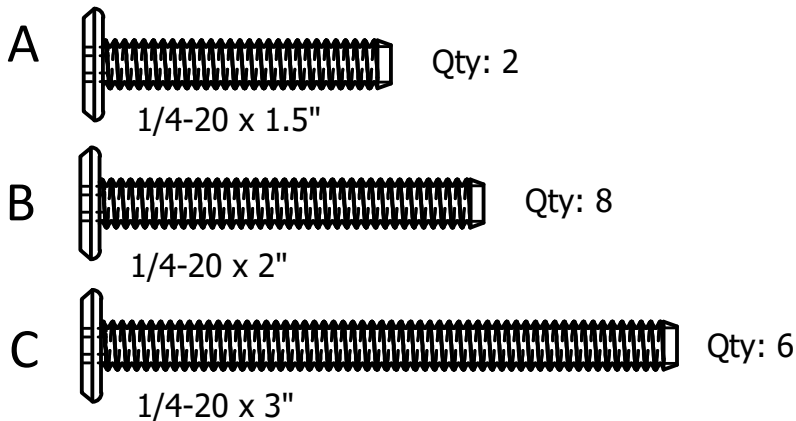

Lehigh Collection Lehigh Garden Bench

Assembly Guide

IMPORTANT!

DO NOT fully tighten the bolts until all bolts are started.
Once all bolts are inserted, go back & tighten all the bolts.

HARDWARE INCLUDED

TOOLS INCLUDED

1) Attach Braces to Center Seat Supports using four "B" bolts.

2) Attach Back to Braces using two "C" bolts.

3) Attach Leg Assembly to Seat using two "B" bolts in Front Leg, one "A" bolt in Arm, and two "C" bolts in Rear Leg.

4) Repeat Step 3 on other side.