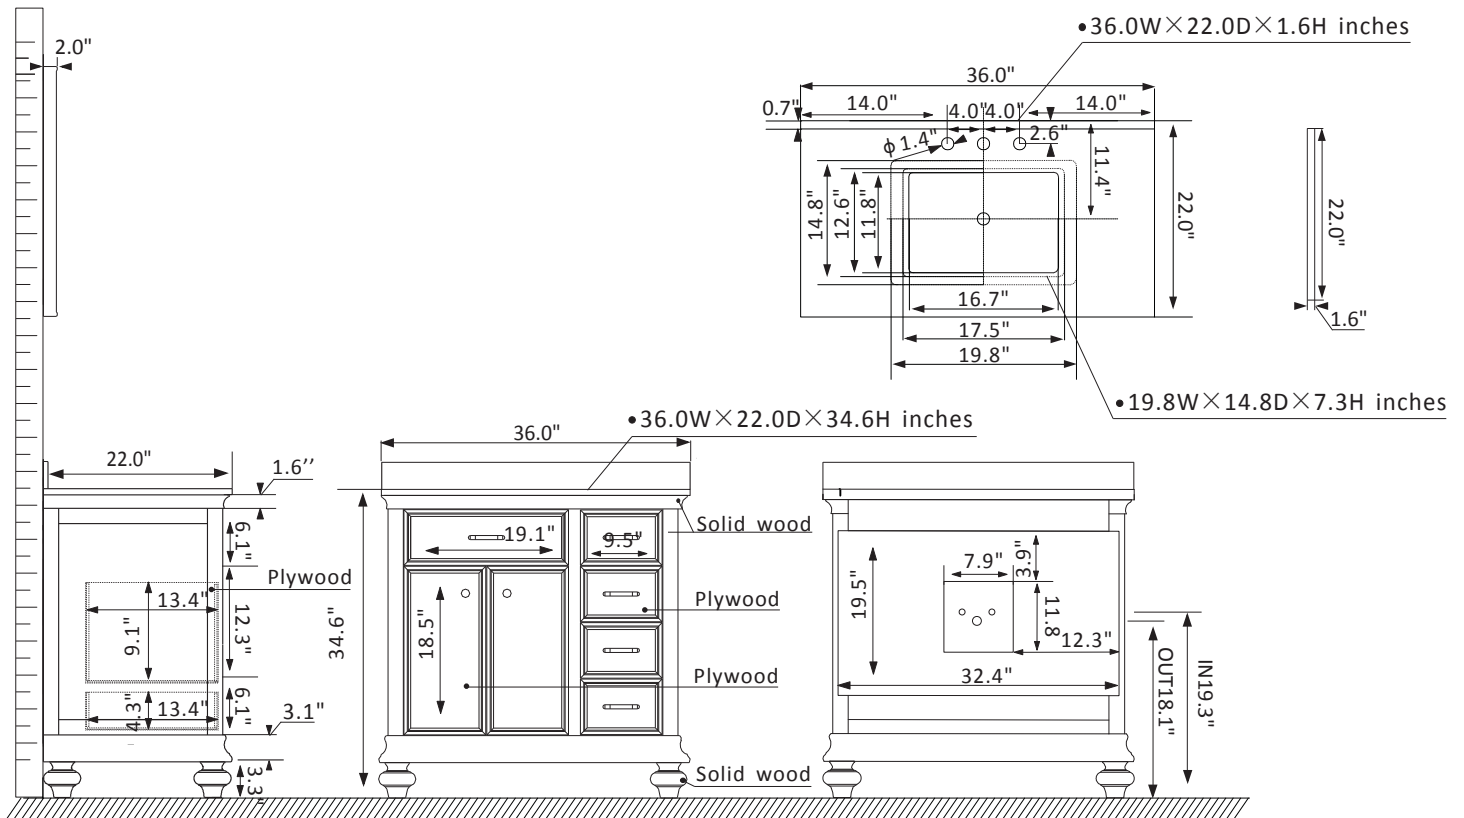

# Vinnova Charlotte Vanity Collection 735036-WH-CQS-NM

## Features

- Adds traditional splendor to any bathroom
- Solid wood and ply wood construction
- Generous storage space for toiletries
- Available in White/Grey/Finnish Green finish
- Carrara Composite Stone countertop and Rectangular Under-Mount Sink with overflow included
- Beautiful Modernistic Satin Nickel finish hardware(White/Grey) or Brushed Bronze finish hardware(Finnish Green)
- Two Soft-Closing doors, On the right middle side with a large Two in one Soft-Closing Drawer and one Soft-Closing drawer
- Four feet
- Easy plumbing and faucet installation\*