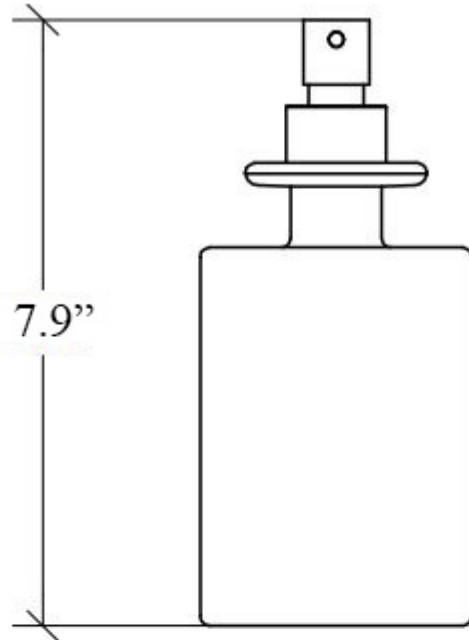

Product Specs Sheets

Collection
Saon

Model |
Saon 44012

Dimensions Metric

1 inch = 2.54 cm
1 inch = 25.4 mm

WS[®]
BATH
COLLECTIONS

1051 Lea Drive - Collegeville, PA 19426
Tel. 215 513 9400 - Fax 610 831 0215
www.ws bathcollections.com - info@ws bathcollections.com