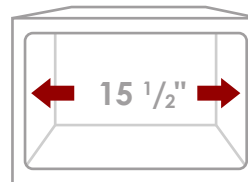

DRUZY S-317G

STAINLESS STEEL
HANDMADE SINGLE BOWL BAR SINK

DIMENSIONS

15" x 15" x 8"

INCLUDED ACCESSORIES

G-317
GRID

ST-03
STRAINER

RECOMMENDED ACCESSORIES

PRODUCT DIMENSIONS

Overall Dimensions	15" x 15" x 8"
Internal Dimensions	13" x 13" x 8"
Left Basin	-
Right Basin	-
Drain Opening Size	3 1/2"

LUXURY BASKET STRAINER

CABINET SIZE

MINIMUM
INTERNAL SIZE

GARBAGE DISPOSAL