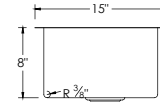

DRUZY S-317G

STAINLESS STEEL
HANDMADE SINGLE BOWL BAR SINK

DIMENSIONS

15" x 15" x 8"

INCLUDED ACCESSORIES

G-317
GRID

ST-03
STRAINER

RECOMMENDED ACCESSORIES

PRODUCT DIMENSIONS

Overall Dimensions	15" x 15" x 8"
Internal Dimensions	13" x 13" x 8"
Left Basin	-
Right Basin	-
Drain Opening Size	3 1/2"

LUXURY BASKET STRAINER

CABINET SIZE

MINIMUM
INTERNAL SIZE

GARBAGE DISPOSAL