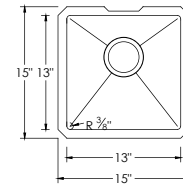

DRUZY S-317G

STAINLESS STEEL
HANDMADE SINGLE BOWL BAR SINK

DIMENSIONS

15" x 15" x 8"

INCLUDED ACCESSORIES

G-317
GRID

ST-03
STRAINER

RECOMMENDED ACCESSORIES

BRUSHED
STAINLESS
STEEL

DRAIN HOLE SIZE

CORNER PROFILE

RADIUS 10mm

INSULATION

COATED +
RUBBER PADS

BOWL DEPTH

INSTALLATION OPTIONS

PRODUCT DIMENSIONS

Overall Dimensions	15" x 15" x 8"
Internal Dimensions	13" x 13" x 8"
Left Basin	-
Right Basin	-
Drain Opening Size	3 1/2"

LUXURY BASKET STRAINER

CABINET SIZE

MINIMUM
INTERNAL SIZE

GARBAGE DISPOSAL