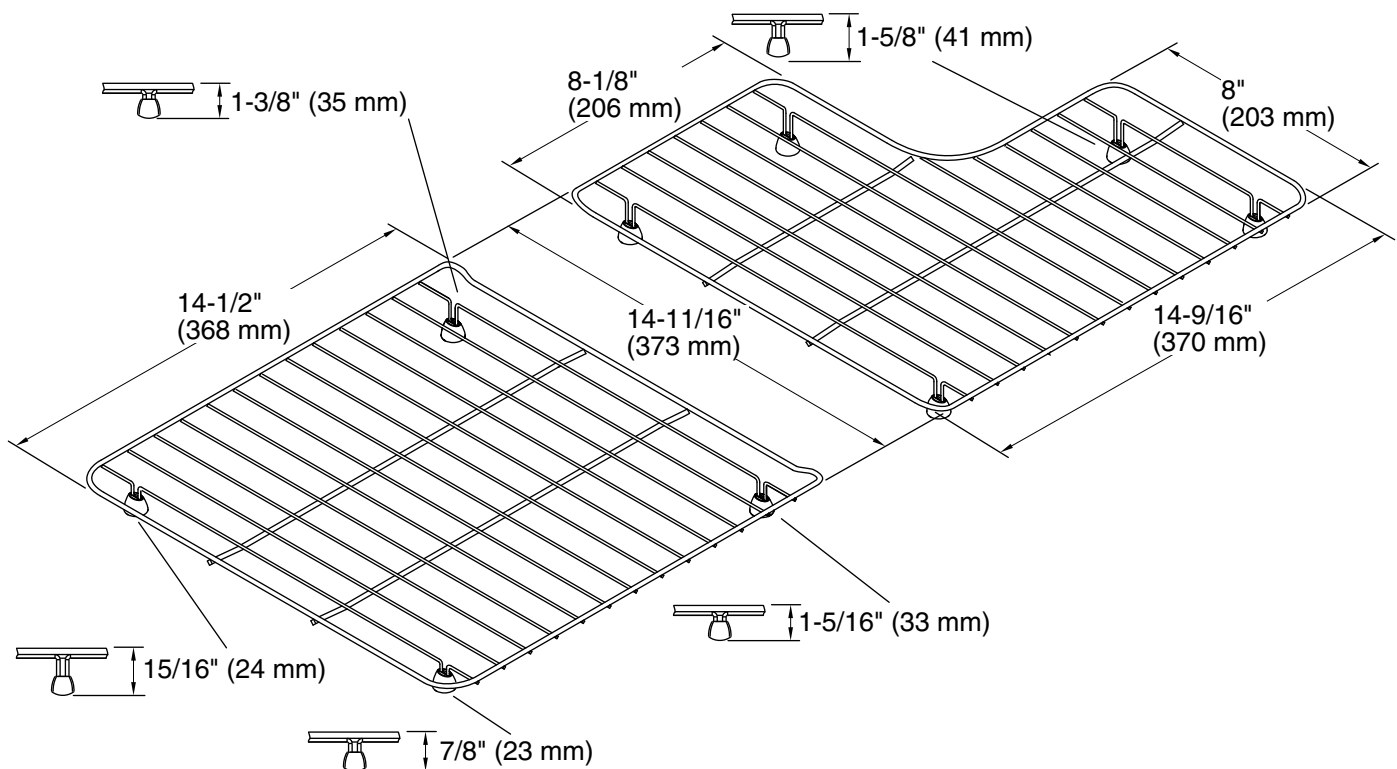

Features

- Fits in the bowl of the K-6488 and K-6489 Whitehaven kitchen sinks.
- Includes left and right racks.
- Durable, electro-polished stainless-steel construction.
- Helps protect sink surface from daily wear.
- Dishwasher safe.
- Rubber feet provide added protection.

Color	Code	Description
-------	------	-------------

	ST	Stainless Steel
--	----	-----------------

Technical Information

All product dimensions are nominal.

Material: Stainless Steel