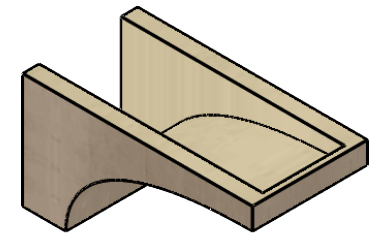

## ITEM NUMBER: CORU07X14X07STORCPR

7"W X 14"D X 7"H SERIES 3 WIDE STOCKPORT ROUGH CEDAR TIMBERTHANE  
FAUX WOOD CORBEL, PRIMED

**SIDE PROFILE**

**FRONT PROFILE**

**ISOMETRIC**

EKENA MILLWORK  
2300 WEST MAIN ST.  
CLARKSVILLE, TX 75426  
TOLL FREE: 866-607-0453  
WWW.EKENAMILLWORK.COM