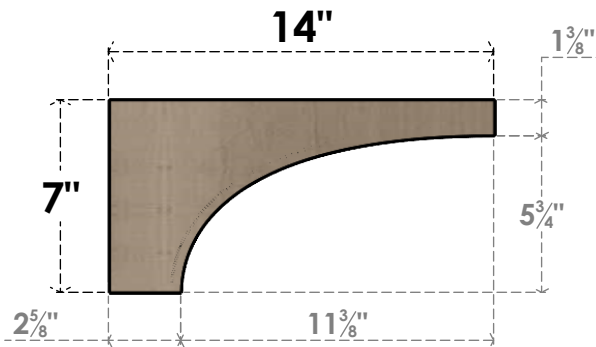

## ITEM NUMBER: CORU07X14X07STORCPR

7"W X 14"D X 7"H SERIES 3 WIDE STOCKPORT ROUGH CEDAR TIMBERTHANE  
FAUX WOOD CORBEL, PRIMED

**SIDE PROFILE**

**FRONT PROFILE**

**ISOMETRIC**

EKENA MILLWORK  
2300 WEST MAIN ST.  
CLARKSVILLE, TX 75426  
TOLL FREE: 866-607-0453  
WWW.EKENAMILLWORK.COM

NOTES

1. INSTALLATION TO BE COMPLETED IN ACCORDANCE WITH MANUFACTURER'S SPECIFICATIONS.
2. DRAWING MAY NOT BE TO SCALE
3. THIS DRAWING IS INTENDED FOR DESIGN AND PLANNING PURPOSES ONLY.
4. ALL INFORMATION CONTAINED HEREIN WAS CURRENT AT THE TIME OF DEVELOPMENT BUT MUST BE REVIEWED AND APPROVED BY THE PRODUCT MANUFACTURER TO BE CONSIDERED ACCURATE.
5. TIMBERTHANE ARCHITECTURAL PRODUCTS ARE MADE FROM HIGH DENSITY URETHANE AND COME FACTORY PRIMED