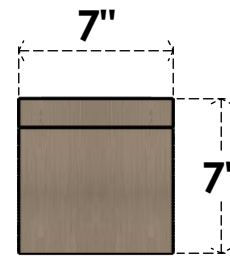

## ITEM NUMBER: CORU07X14X07STORCPR

7"W X 14"D X 7"H SERIES 3 WIDE STOCKPORT ROUGH CEDAR TIMBERTHANE  
FAUX WOOD CORBEL, PRIMED

**SIDE PROFILE**

**FRONT PROFILE**

**ISOMETRIC**

EKENA MILLWORK  
2300 WEST MAIN ST.  
CLARKSVILLE, TX 75426  
TOLL FREE: 866-607-0453  
WWW.EKENAMILLWORK.COM

NOTES

1. INSTALLATION TO BE COMPLETED IN ACCORDANCE WITH MANUFACTURER'S SPECIFICATIONS.
2. DRAWING MAY NOT BE TO SCALE
3. THIS DRAWING IS INTENDED FOR DESIGN AND PLANNING PURPOSES ONLY.
4. ALL INFORMATION CONTAINED HEREIN WAS CURRENT AT THE TIME OF DEVELOPMENT BUT MUST BE REVIEWED AND APPROVED BY THE PRODUCT MANUFACTURER TO BE CONSIDERED ACCURATE.
5. TIMBERTHANE ARCHITECTURAL PRODUCTS ARE MADE FROM HIGH DENSITY URETHANE AND COME FACTORY PRIMED