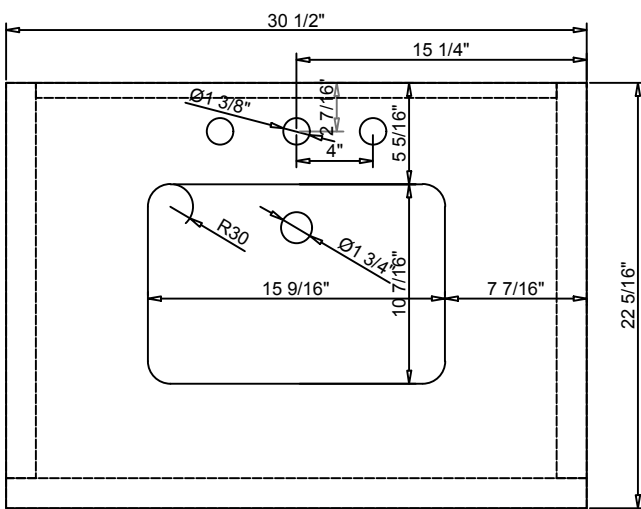

LEXORA®
HOME DECOR & HOME FURNISHINGS

DIMENSIONS

#1

PART LIST

PART #	DESCRIPTION	QUANTITY
A	Countertop	1
B	Backsplash	1
C	Basin	1
D	Door	1
E	Drawer	1
F	Adjustable Shelf	1
G	Shelf holder	4
H	Drawer Glide	3
1	Hardware (Door)	1
2	Metal	1
3	Glide Plastic (back metal)	2
4	hardware (Back Door)	1
5	Plastic (bottom Door)	1
6	Plastic hole (back metal)	3
7	Handle	1

INSTALLATION

A B

INSTALLSTION

#1

C

#2

DRAWER

REMOVE