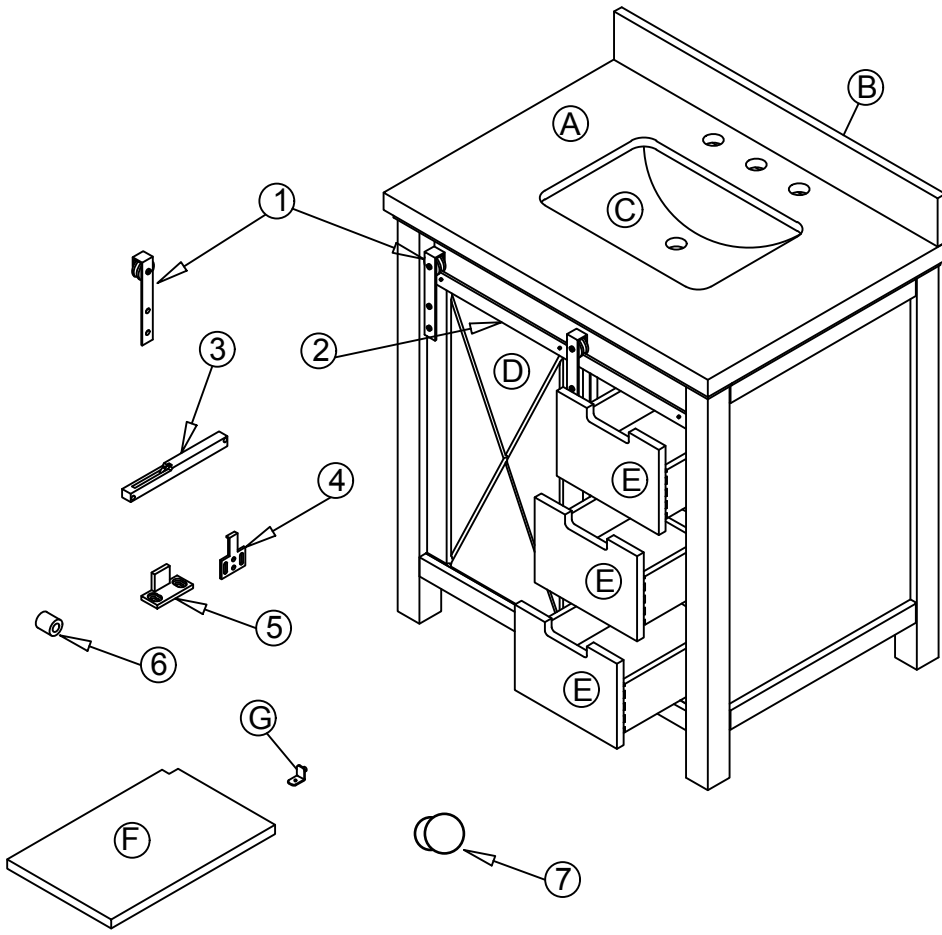

LEXORA®
HOME DECOR & HOME FURNISHINGS

DIMENSIONS

#1

PART LIST

PART #	DESCRIPTION	QUANTITY
A	Countertop	1
B	Backsplash	1
C	Basin	1
D	Door	1
E	Drawer	1
F	Adjustable Shelf	1
G	Shelf holder	4
H	Drawer Glide	3
1	Hardware (Door)	1
2	Metal	1
3	Glide Plastic (back metal)	2
4	hardware (Back Door)	1
5	Plastic (bottom Door)	1
6	Plastic hole (back metal)	3
7	Handle	1

INSTALLATION

A B

INSTALLSTION

#1

C

#2

DRAWER

REMOVE