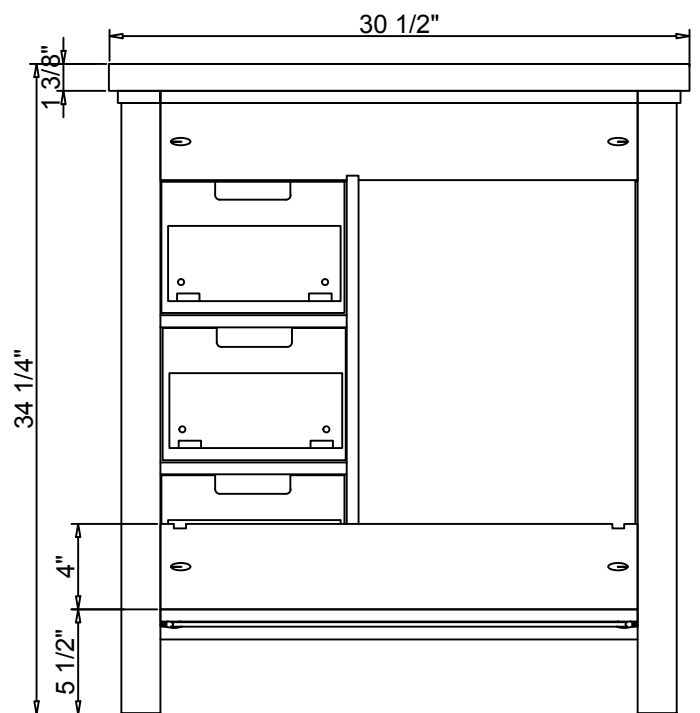

LEXORA®
HOME DECOR & HOME FURNISHINGS

DIMENSIONS

#1

PART LIST

PART #	DESCRIPTION	QUANTITY
A	Countertop	1
B	Backsplash	1
C	Basin	1
D	Door	1
E	Drawer	1
F	Adjustable Shelf	1
G	Shelf holder	4
H	Drawer Glide	3
1	Hardware (Door)	1
2	Metal	1
3	Glide Plastic (back metal)	2
4	hardware (Back Door)	1
5	Plastic (bottom Door)	1
6	Plastic hole (back metal)	3
7	Handle	1