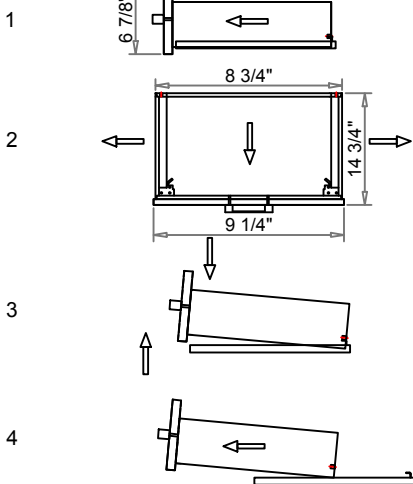

INSTALLSTION

#1

C

#2

DRAWER

REMOVE

INSTALL

B

C