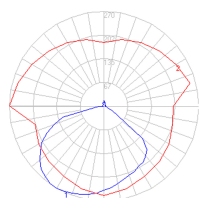

Features & Accessories

- Fully adjustable, articulated arms
- Shade remains vertical regardless of arm angle

Dimensions

Packaging

3 Boxes

1 x 9-3/4" x 6-13/16" x 40" / 4.41 lbs - 24.5 cm x 17 cm x 101.5 cm / 2 kg

1 x 41-13/16" x 1-11/16" x 1-11/16" / 1.54 lbs - 106 cm x 4 cm x 4 cm / .7 kg

1 x 15-13/16" x 16-1/4" x 4-7/16" / 16.76 lbs - 40 cm x 41 cm x 11 cm / 7.6 kg

Light distribution

Direct

Red = Max Cd. Through Vertical plane
Blue = Max Cd. Through Horizontal plane