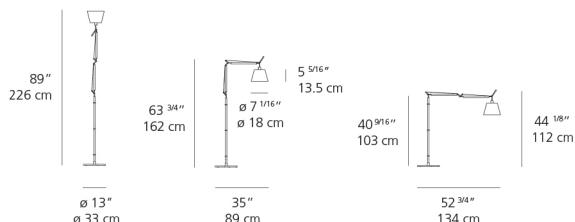

Lamp type	LED-T
Lamp	max 75W E26/A19
Lamp Included	No
Control type	On/Off (On lampholder)
Input Voltage	120V
Power consumption	N/A
Ballast	N/A

Colors & Finishes

- Silver Fiber (Diffuser)
- Aluminum (Body & Base)

Features & Accessories

- Fully adjustable, articulated arms
- Shade remains vertical regardless of arm angle

Dimensions

Packaging

3 Boxes

1 x 9-3/4" x 6-13/16" x 40" / 4.41 lbs - 24.5 cm x 17 cm x 101.5 cm / 2 kg

1 x 41-13/16" x 1-11/16" x 1-11/16" / 1.54 lbs - 106 cm x 4 cm x 4 cm / .7 kg

1 x 15-13/16" x 16-1/4" x 4-7/16" / 16.76 lbs - 40 cm x 41 cm x 11 cm / 7.6 kg

Light distribution

Direct

Red = Max Cd. Through Vertical plane
Blue = Max Cd. Through Horizontal plane

Luminaire weight

17.39 lbs / 7.89 kg

Warranty

5 year Limited warranty