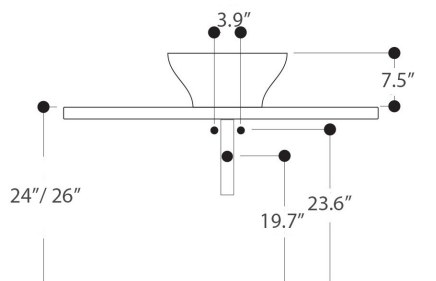

CODICE/CODE: WS02101V
MISURE/SIZE: Ø 42 H19 CM
PESO/WEIGHT: 10 KG

N.B.: Le misure indicate possono subire una variazione dello 0,8 % circa, dovuta ad usura stampi o a piccole variazioni delle caratteristiche tecniche relative alle materie prime che compongono l' impasto.

N.B.: Indicated size could have a variation of about 0,8 % due to the usure of the moulds or the small variations of the raw materials' technical characteristics used in the mixture.

misure scasso sul piano
sizes of cut on the top

Collection
Whitestone

Model |
Cup

Dimensions Metric

1 inch = 2.54 cm
1 inch = 25.4 mm

WS[®]
BATH
COLLECTIONS

1051 Lea Drive - Collegeville, PA 19426
Tel. 215 513 9400 - Fax 610 831 0215
www.wsbathcollections.com - info@wsbathcollections.com

MOUNTING HARDWARE

Wall-mount installation

Bolts

Vessel/ countertop installation

Silicone (*optional*)

Collection
Whitestone

Model |
Cup

Dimensions Metric
1 inch = 2.54 cm
1 inch = 25.4 mm