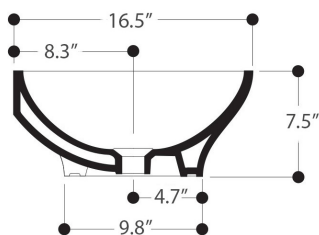

CODICE/CODE: WS02101V
MISURE/SIZE: Ø 42 H19 CM
PESO/WEIGHT: 10 KG

N.B.: Le misure indicate possono subire una variazione dello 0,8 % circa, dovuta ad usura stampi o a piccole variazioni delle caratteristiche tecniche relative alle materie prime che compongono l' impasto.

N.B.: Indicated size could have a variation of about 0,8 % due to the usure of the moulds or the small variations of the raw materials' technical characteristics used in the mixture.

misure scasso sul piano
sizes of cut on the top

Collection
Whitestone

Model |
Cup

Dimensions Metric

1 inch = 2.54 cm
1 inch = 25.4 mm

WS[®]
BATH
COLLECTIONS

1051 Lea Drive - Collegeville, PA 19426
Tel. 215 513 9400 - Fax 610 831 0215
www.wsbathcollections.com - info@wsbathcollections.com

MOUNTING HARDWARE

Wall-mount installation

Bolts

Vessel/ countertop installation

Silicone (*optional*)

Collection
Whitestone

Model |
Cup

Dimensions Metric
1 inch = 2.54 cm
1 inch = 25.4 mm