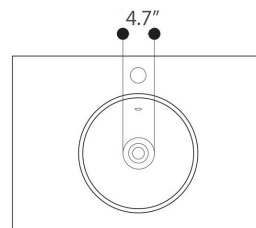

CODICE/CODE: WS02101V
MISURE/SIZE: Ø 42 H19 CM
PESO/WEIGHT: 10 KG

N.B.: Le misure indicate possono subire una variazione dello 0,8 % circa, dovuta ad usura stampi o a piccole variazioni delle caratteristiche tecniche relative alle materie prime che compongono l' impasto.

N.B.: Indicated size could have a variation of about 0,8 % due to the usure of the moulds or the small variations of the raw materials' technical characteristics used in the mixture.

misure scasso sul piano
sizes of cut on the top

Collection
Whitestone

Model |
Cup

Dimensions Metric

1 inch = 2.54 cm
1 inch = 25.4 mm

WS[®]
BATH
COLLECTIONS

1051 Lea Drive - Collegeville, PA 19426
Tel. 215 513 9400 - Fax 610 831 0215
www.wsbathcollections.com - info@wsbathcollections.com

MOUNTING HARDWARE

Wall-mount installation

Bolts

Vessel/ countertop installation

Silicone (*optional*)

Collection
Whitestone

Model |
Cup

Dimensions Metric
1 inch = 2.54 cm
1 inch = 25.4 mm