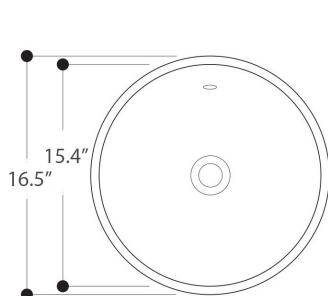

CODICE/CODE: WS02101V
MISURE/SIZE: Ø 42 H19 CM
PESO/WEIGHT: 10 KG

N.B.: Le misure indicate possono subire una variazione dello 0,8 % circa, dovuta ad usura stampi o a piccole variazioni delle caratteristiche tecniche relative alle materie prime che compongono l' impasto.

N.B.: Indicated size could have a variation of about 0,8 % due to the usure of the moulds or the small variations of the raw materials' technical characteristics used in the mixture.

misure scasso sul piano
sizes of cut on the top

Collection
Whitestone

Model |
Cup

Dimensions Metric

1 inch = 2.54 cm
1 inch = 25.4 mm

WS[®]
BATH
COLLECTIONS

1051 Lea Drive - Collegeville, PA 19426
Tel. 215 513 9400 - Fax 610 831 0215
www.wsbathcollections.com - info@wsbathcollections.com

MOUNTING HARDWARE

Wall-mount installation

Bolts

Vessel/ countertop installation

Silicone (*optional*)

Collection
Whitestone

Model |
Cup

Dimensions Metric
1 inch = 2.54 cm
1 inch = 25.4 mm