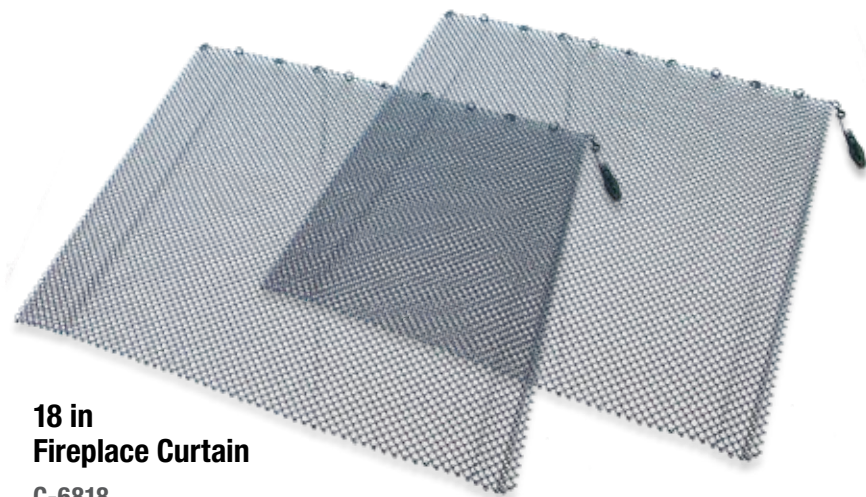

**Gray Hand Tufted 100% Wool Rug**  
R-6000  
• 44 in x 22 in  
• 4 lb

**18 in Fireplace Curtain**

**C-6818**  
 • 48 in x 18 in  
 • 2 lb

**Adjustable Fireplace Curtain Rod Kit**

**C-6800**  
 • 32 in to 58 in Long  
 • 0.6 lb