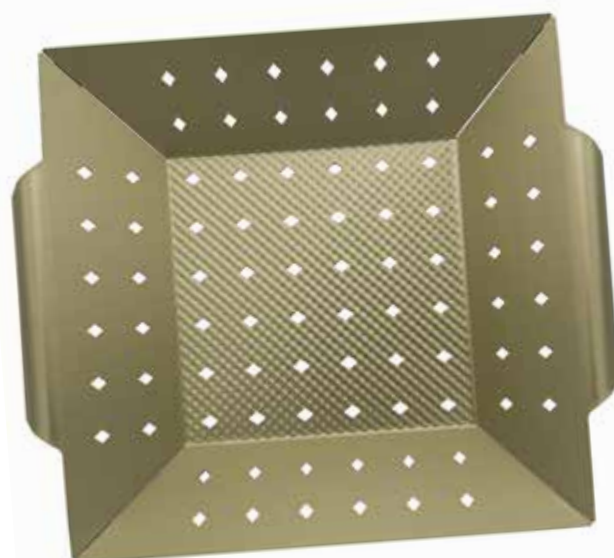

**Reusable Grill Mat**

06012Y

- Perfect for Saucy Wings, Eggs and Small Foods
- Prevents Burning Food and Flare-Ups
- Handles Temperatures Up to 500°F (260°C)
- Non-Stick Surface
- Reversible and Great to Use with Smokers, Grills and in Ovens
- 15.75 in x 13 in (40 cm x 33 cm)

**Grilling Topper**

06011Y

- Ideal for Grilling Seafood and Vegetables
- Keeps Small Items from Falling Through the Grate
- Non-Stick Surface

**Barbecue Topper**

06080Y

- Great for Vegetables and Seafood
- Raised Edge for Convenient Spatula Use
- Non-Stick Surface