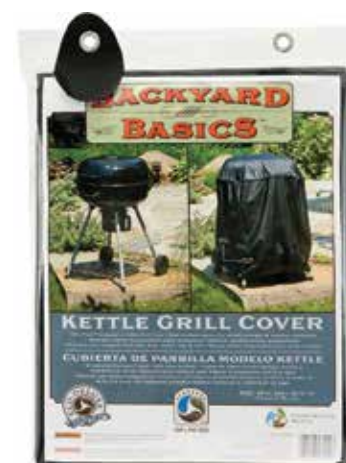

Kettle Grill Cover

07214BB

- 29 in DIA x 30 in H
  (74 cm x 76 cm)