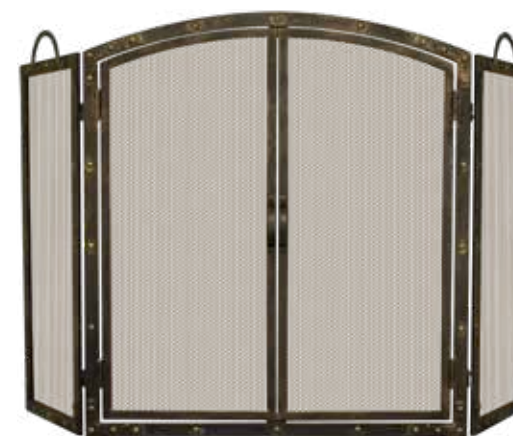

3 Panel Aged Bronze Screen with Doors

S-1769
• 34 in x 44 in High
• 17.4 lb