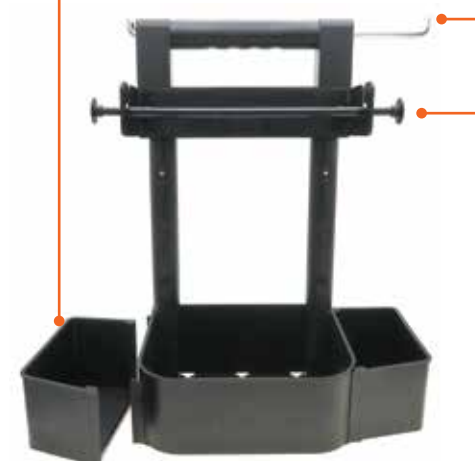

STORAGE & CONTAINERS

Barbecue Caddy

40291Y

- 18.25 in x 7.25 in x 22.25 in (46.35 cm x 18.41 cm x 56.51 cm)

Easy to Carry and Practical for Backyard Entertaining, Picnics and Camping

NEW

Collapsible Caddy

Never drop a thing! Now it's easy to carry condiments, tools and more in just one trip with our Collapsible Barbecue Caddy. Conveniently stores paper towels and utensils, keeping everything you need grill-side and within reach! It's easy to customize your caddy with adjustable and removable compartments.

40296Y

- Perfect for Transporting a Variety of Items
- Convenient Fold Down Carry Handles
- Collapses for Easy Storage
- Removable Sections to Customize Your Needs

Stores Paper Towels, Utensils and Condiments Keeping Everything Accessible Grill-Side

Adjustable Height and Removable Compartments to Fit Your Needs