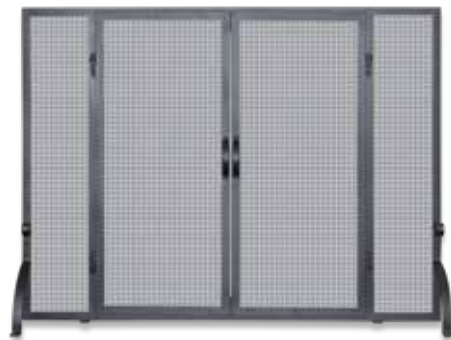

Single Panel Black Wrought Iron Screen with Doors, Large

S-1046

- 44 in x 33 in High
- 29.7 lb