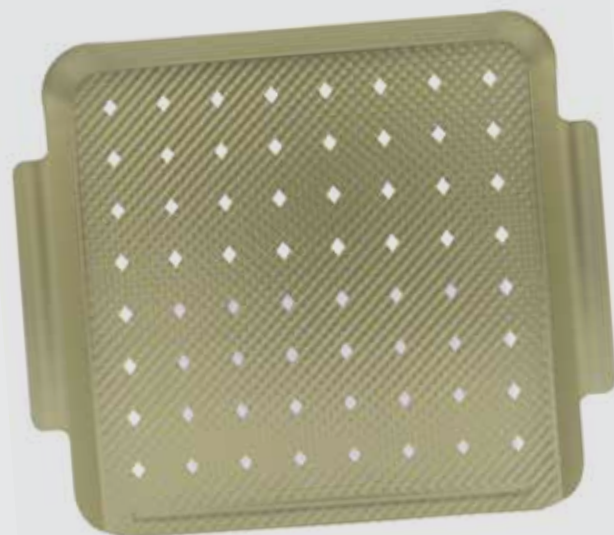

**TOPPERS**

**NEW**

**Copper Grill Mat**

06198Y

- Folds Neatly into the Plastic Pouch for Easy Storing
- Prevents Burning Food and Flare-Ups
- Reversible and Great to Use with Smokers, Grills and in Ovens
- 15.75 in x 13 in (40 cm x 33 cm)

**NEW**

**Embossed Vintage Gold Barbecue Topper**

06782YVG

- Great for Vegetables and Seafood
- Raised Edge for Convenient Spatula Use
- Double Embossed Steel with Elegant Gold Finish
- Non-Stick Surface