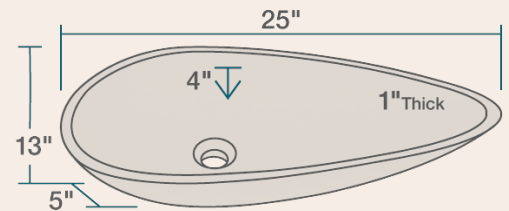

25" x 13" x 5"
 1" Thick Bowl
 Hand-Polished Granite
 Limited Lifetime Warranty

Accessories

*Accessories not included

UPC: 817299012542

Features

Vessel Installation	27" Minimum Cabinet Size	1" Thick	Hand-Polished Granite	Limited Lifetime Warranty	One Bowl