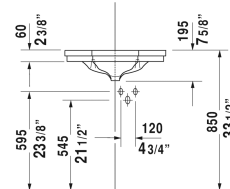

1930 Handrinse basin corner model # 0793420000

| < 23 3/8" Inch > |

Handrinse basin corner model	Dimension	Weight	Order number
with overflow, cUPC listed, with tap platform, hardware included, wall-mounted, 23 3/8" Inch			
Colors			
00 White			
Variant			
●	23 3/8" x 17 3/4" Inch	20.9 lb	0793420000
Sanitary ceramics with the special WonderGliss surface finish will remain clean and attractive-looking for a long time to come. When ordering WonderGliss please add a "1" as eleventh digit to the model number.			

All drawings contain the necessary measurements which are subject to standard tolerances. They are stated in inch & mm and are non-binding. Exact measurements, in particular for customized installation scenarios, can only be taken from the finished ceramic piece.