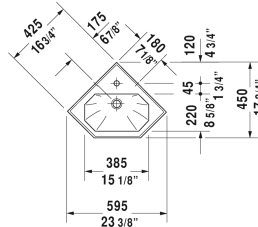

1930 Handrinse basin corner model # 0793420000

| < 23 3/8" Inch > |

Handrinse basin corner model	Dimension	Weight	Order number
with overflow, cUPC listed, with tap platform, hardware included, wall-mounted, 23 3/8" Inch			
Colors			
00 White			
Variant			
●	23 3/8" x 17 3/4" Inch	20.9 lb	0793420000
Sanitary ceramics with the special WonderGliss surface finish will remain clean and attractive-looking for a long time to come. When ordering WonderGliss please add a "1" as eleventh digit to the model number.			

All drawings contain the necessary measurements which are subject to standard tolerances. They are stated in inch & mm and are non-binding. Exact measurements, in particular for customized installation scenarios, can only be taken from the finished ceramic piece.