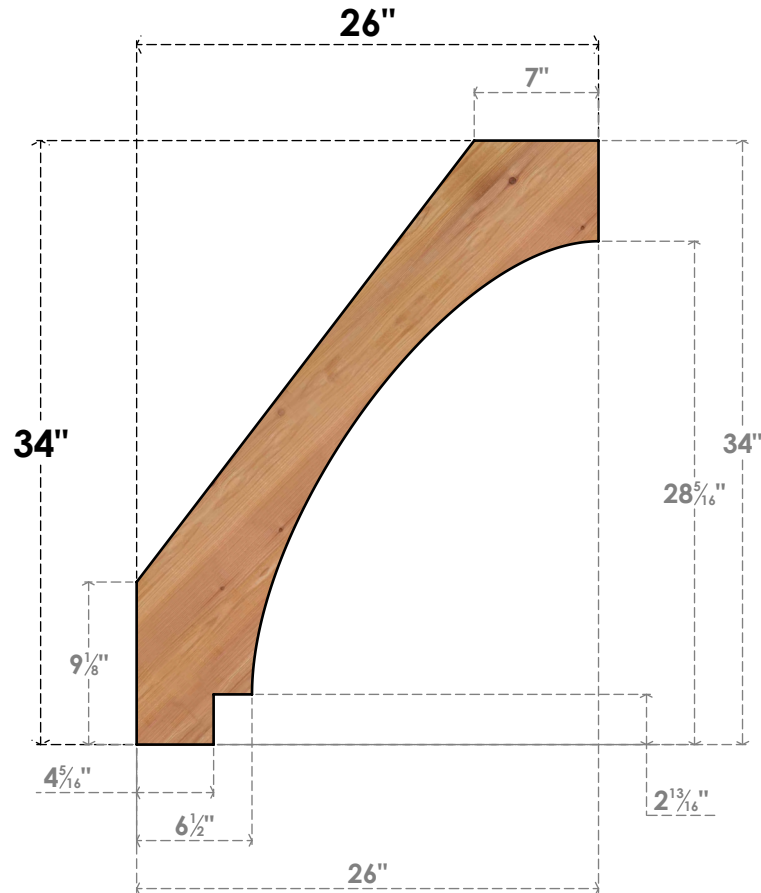

# BRC06X26X34IMP00SWR

5 1/2"W X 26"D X 34"H IMPERIAL SMOOTH BRACE, WESTERN RED CEDAR

**SIDE**

**FRONT**

EKENA MILLWORK  
 2300 WEST MAIN ST.  
 CLARKSVILLE, TX 75426  
 TOLL FREE: 866-607-0453  
 WWW.EKENAMILLWORK.COM