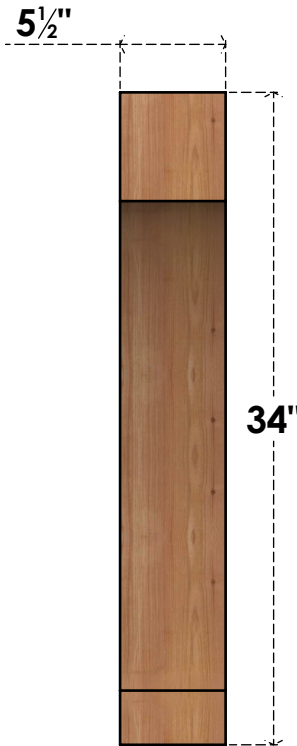

# BRC06X26X34IMP00SWR

5 1/2"W X 26"D X 34"H IMPERIAL SMOOTH BRACE, WESTERN RED CEDAR

**SIDE**

**FRONT**

EKENA MILLWORK  
 2300 WEST MAIN ST.  
 CLARKSVILLE, TX 75426  
 TOLL FREE: 866-607-0453  
 WWW.EKENAMILLWORK.COM