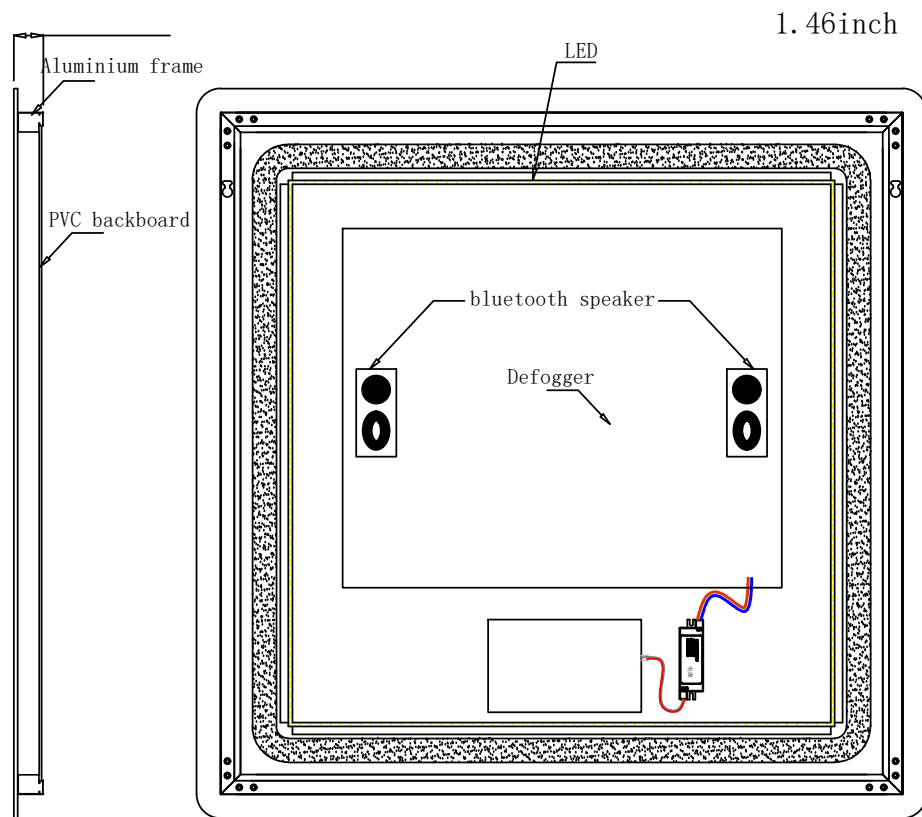

Caldona 36"

Length: 36"
Width: 36"

Front View

Side View

Back View

LC3636LEDM