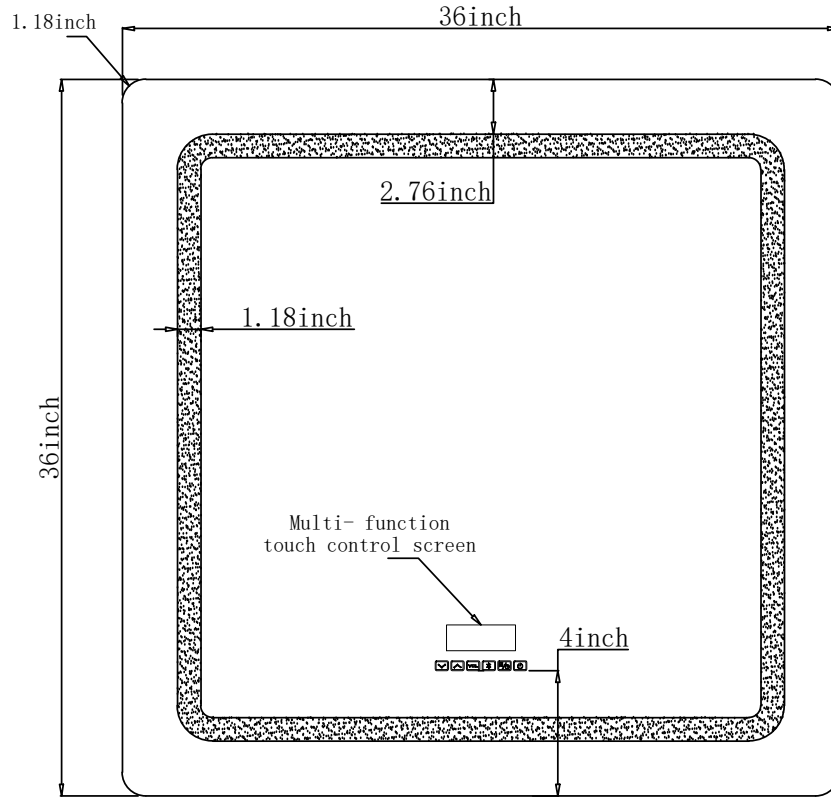

Caldona 36"

Length: 36"
Width: 36"

Front View

Side View

Back View

LC3636LEDM