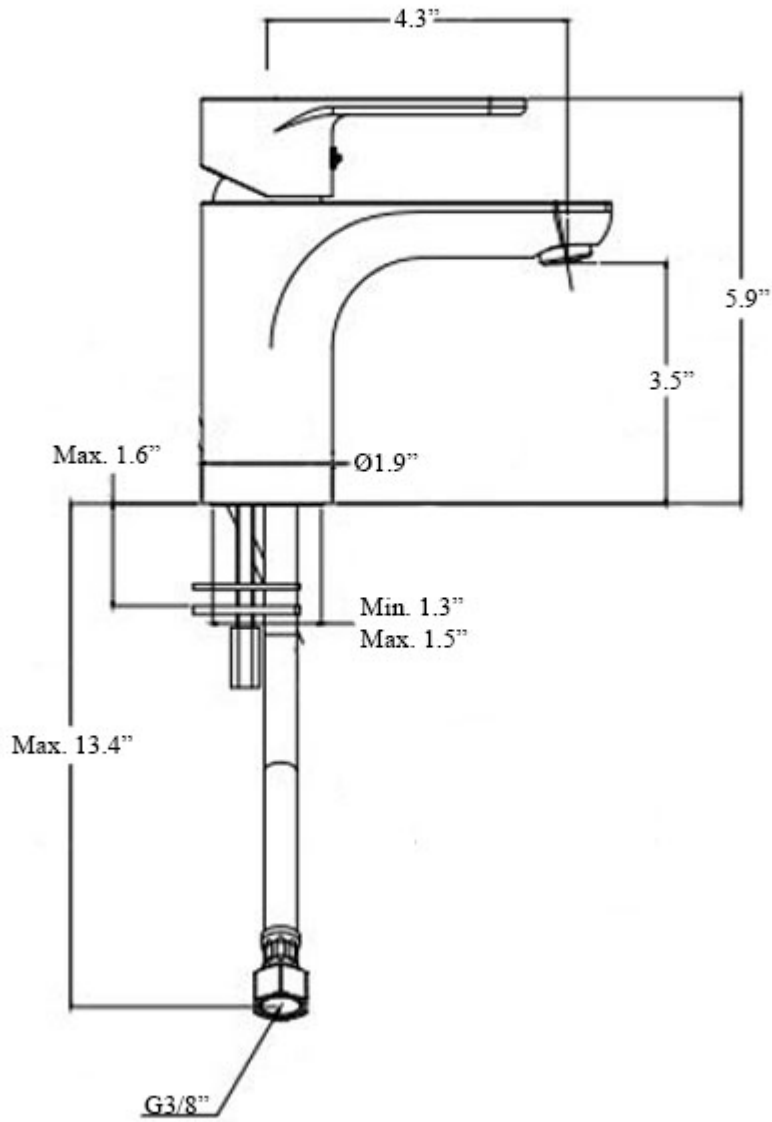

Features

- 26.3" (668 mm) x 17.7" (450 mm) x 5.9" (150 mm)
- Ceramic
- Countertop (Vessel) Installation
- With Overflow

Collection
Edge

Model |
Edge 4365

Dimensions Metric
1 inch = 2.54 cm
1 inch = 25.4 mm

TRAPS

Linea 53922
Our best seller

Linea 5392

Linea 53925

Linea 53921
Space saving

DRAINS

Linea 53991
Push waste drain (click clack)
with overflow

MOUNTING HARDWARE

Vessel/ countertop installation

Silicone (optional)

Collection
Edge

Model |
Edge 4365

Dimensions Metric
1 inch = 2.54 cm
1 inch = 25.4 mm

WS®
BATH
COLLECTIONS

1051 Lea Drive - Collegeville, PA 19426
Tel. 215 513 9400 - Fax 610 831 0215
www.ws bathcollections.com - info@ws bathcollections.com

Collection
Green

Model |
Green GR 071

Dimensions Metric
1 inch = 2.54 cm
1 inch = 25.4 mm

WS[®]
BATH
COLLECTIONS

1051 Lea Drive - Collegeville, PA 19426
Tel. 215 513 9400 - Fax 610 831 0215
www.ws bathcollections.com - info@ws bathcollections.com