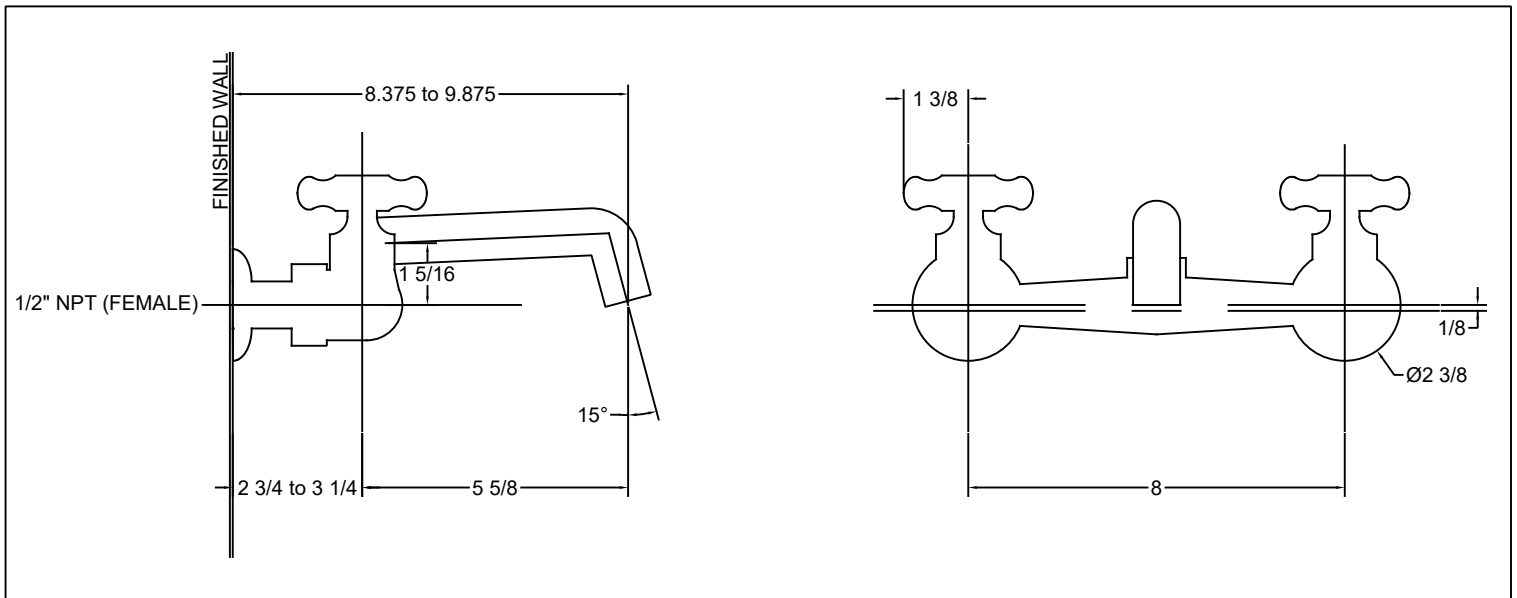

Wall Mount Sink Faucet - 17-RE-FC Installation Instructions

(337) 466 3917

sales@readytore.com

219 W 1st St, Crowley, LA 70526

NOTES:

DIMENSIONS

ROUGH-IN

Wall Mount Sink Faucet - 17-RE-FC

Parts List

(337) 466 3917

sales@readytore.com

219 W 1st St, Crowley, LA 70526