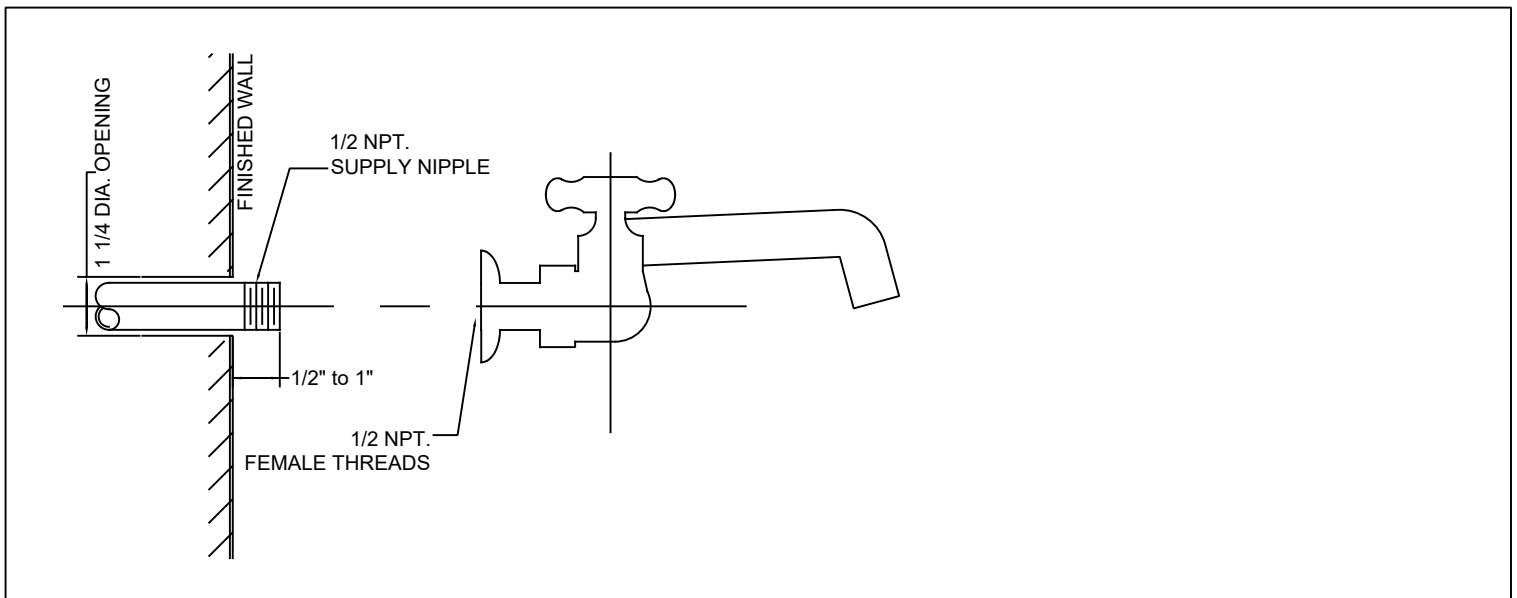

Wall Mount Sink Faucet - 17-RE-FC Installation Instructions

(337) 466 3917

sales@readytore.com

219 W 1st St, Crowley, LA 70526

NOTES:

DIMENSIONS

ROUGH-IN

Wall Mount Sink Faucet - 17-RE-FC