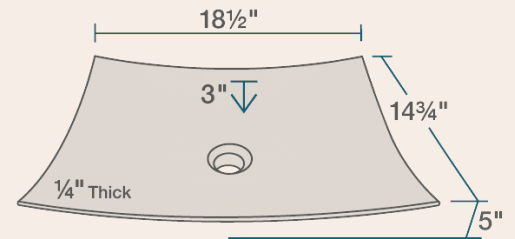

18 1/2" x 14 3/4" x 5"
 1/4" Thick Bowl
 Hand-Polished Granite
 Limited Lifetime Warranty

Accessories

*Accessories not included

UPC: 817299012511

Features

Vessel Installation	21" Minimum Cabinet Size	1/4" Thick	Hand-Polished Granite	Limited Lifetime Warranty	One Bowl